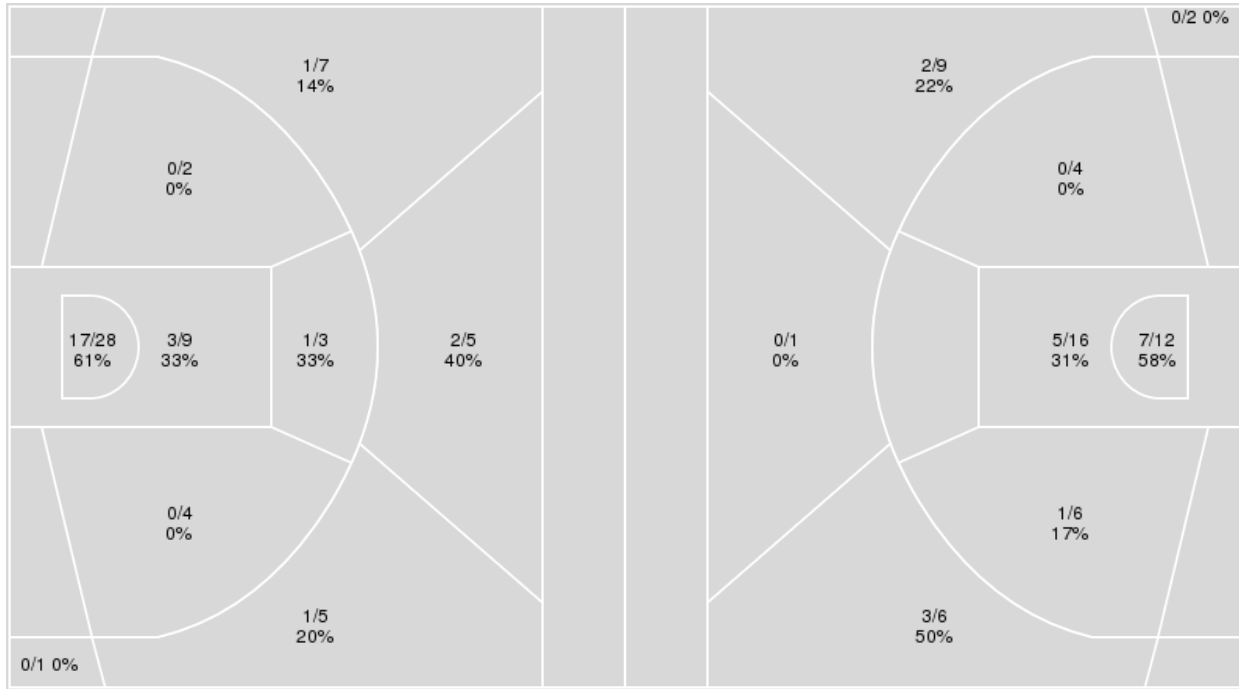

Officials: Carla Fountain, Eric Koch, Ify Seales

{ Players => 0, 1, 2, 3, 4, 10, 11, 12, 13, 15, 21, 23, 24, 25, 31; } FG
Types => All; Results => All;

{ Players => 1, 2, 3, 4, 10, 12, 23, 24, 32, 33, 34, 44, 45; } FG Types =>
All; Results => All;

UTEP

Louisiana Tech

UTEP	M/A	%
Field Goals	25/64	39
2 Points	21/46	46
3 Points	4/18	22
Free Throws	10/13	77

Louisiana Tech	M/A	%
Field Goals	18/56	32
2 Points	13/38	34
3 Points	5/18	28
Free Throws	13/13	100