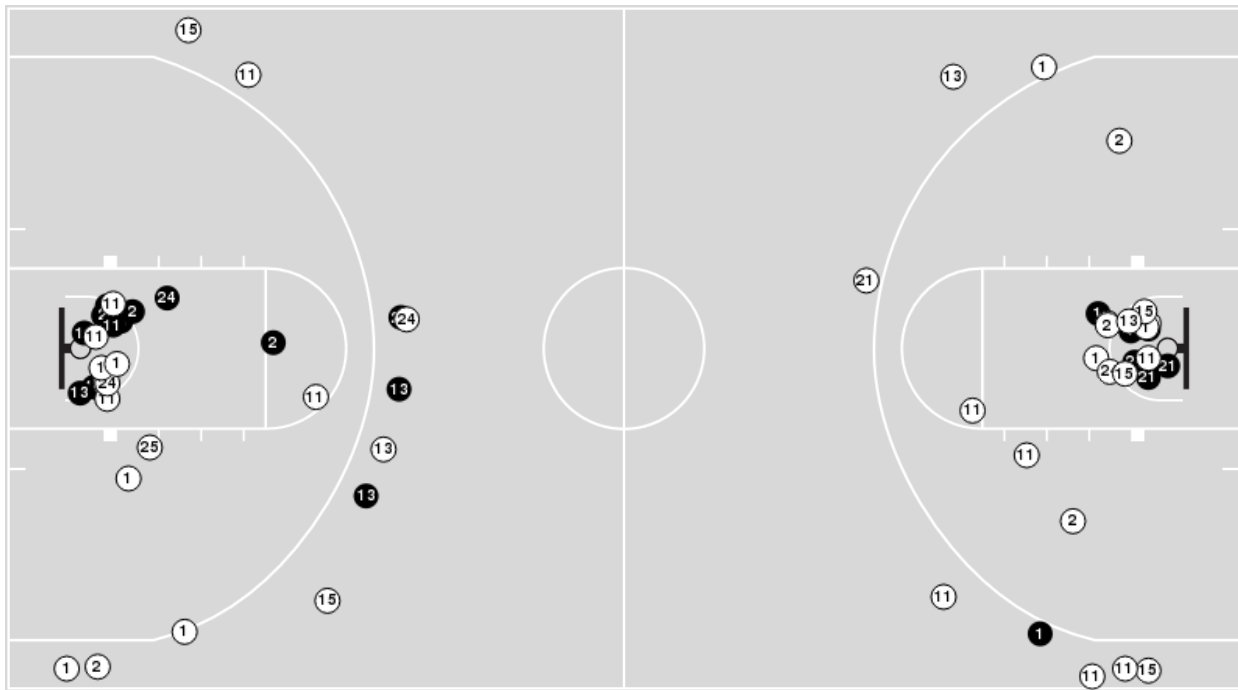

Officials: Carla Fountain, Eric Koch, Ify Seales

Players => 0, 1, 2, 3, 4, 10, 11, 12, 13, 15, 21, 23, 24, 25, 31 FG Types=>All Results=>All

UTEP

All Field Goals