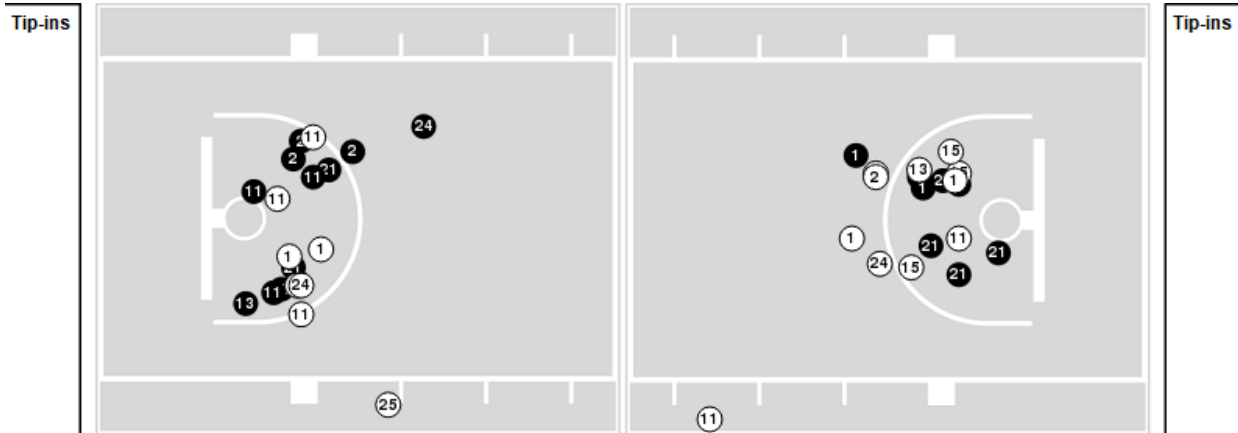

Blow Up Chart

● Made ○ Missed N - Player Number

UTEP	M/A	%
Field Goals	25/64	39
2 Points	21/46	46
3 Points	4/18	22
Free Throws	10/13	77

UTEP	M/A	%
Points in the Paint	40 (20 / 37)	54
Fast Break Points	11 (7/8)	88
Second Chance Points	8 (5/14)	36
Effective FG%	42