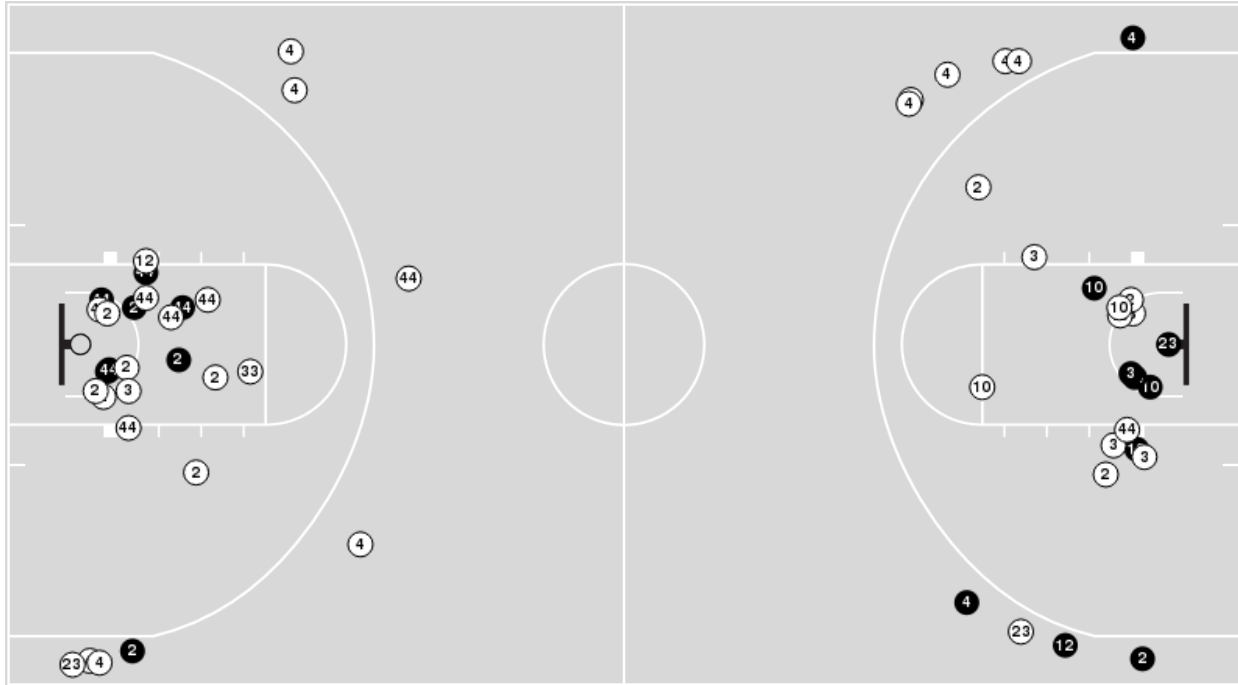

Players => 1, 2, 3, 4, 10, 12, 23, 24, 32, 33, 34, 44, 45FG Types=>AllResults=>All

Louisiana Tech

All Field Goals