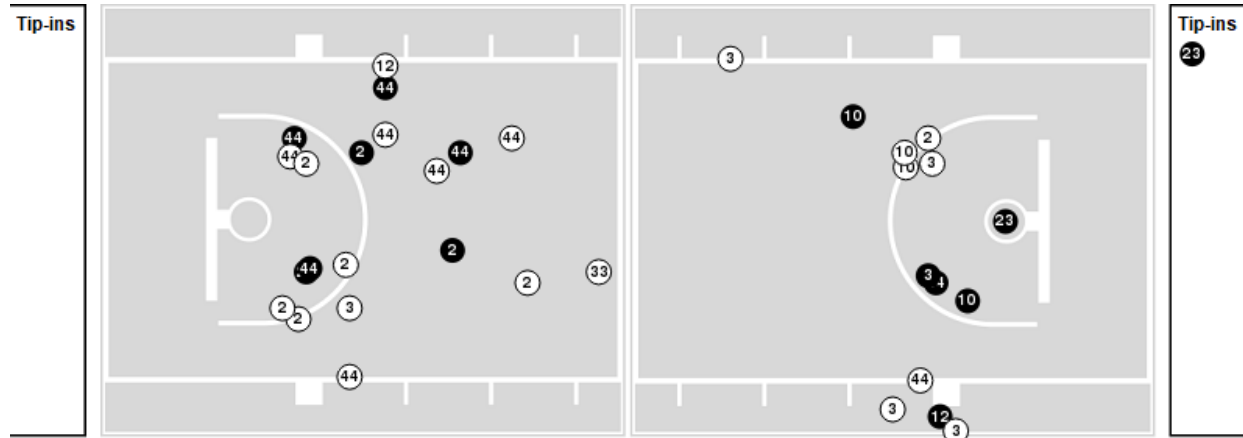

Blow Up Chart

● Made   ○ Missed   N - Player Number

Louisiana Tech	M/A	%
Field Goals	18/56	32
2 Points	13/38	34
3 Points	5/18	28
Free Throws	13/13	100

Louisiana Tech	M/A	%
Points in the Paint	24 (12 / 28)	43
Fast Break Points	5 (4/4)	100
Second Chance Points	13 (7/12)	58
Effective FG%	37