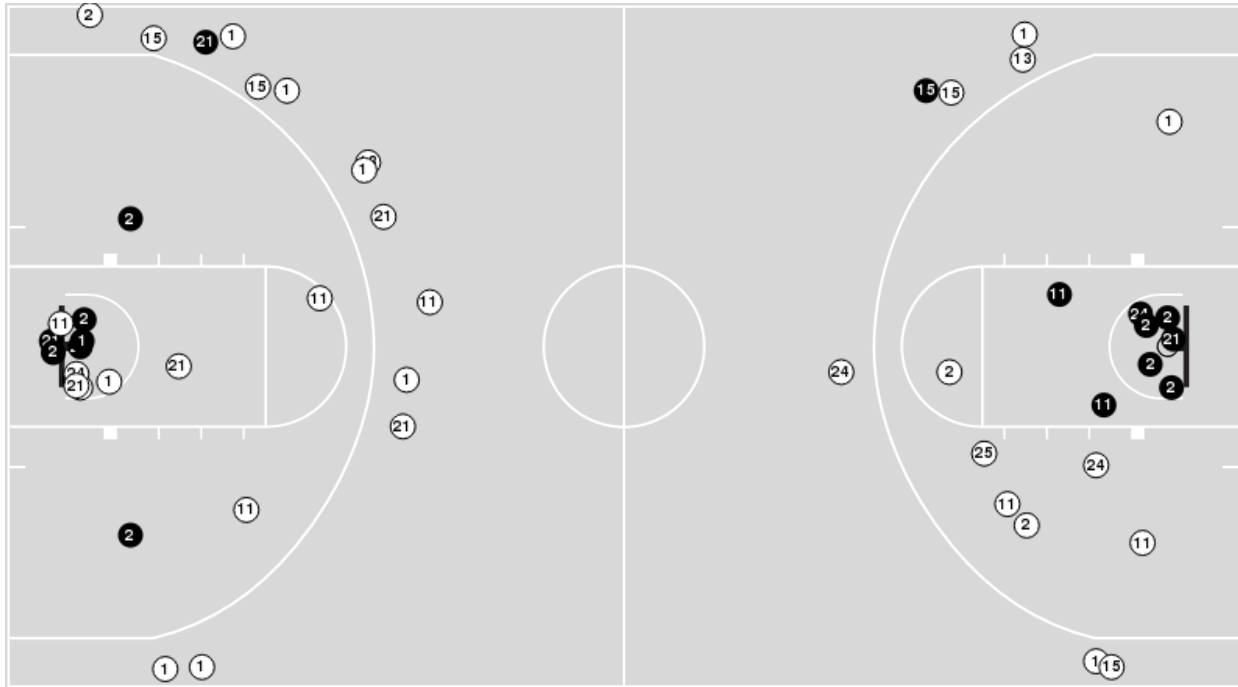

Officials: Bill Larance, Corey Malone, Ashley Birch

Players => AllFG Types=>AllResults=>All
UTEP

All Field Goals