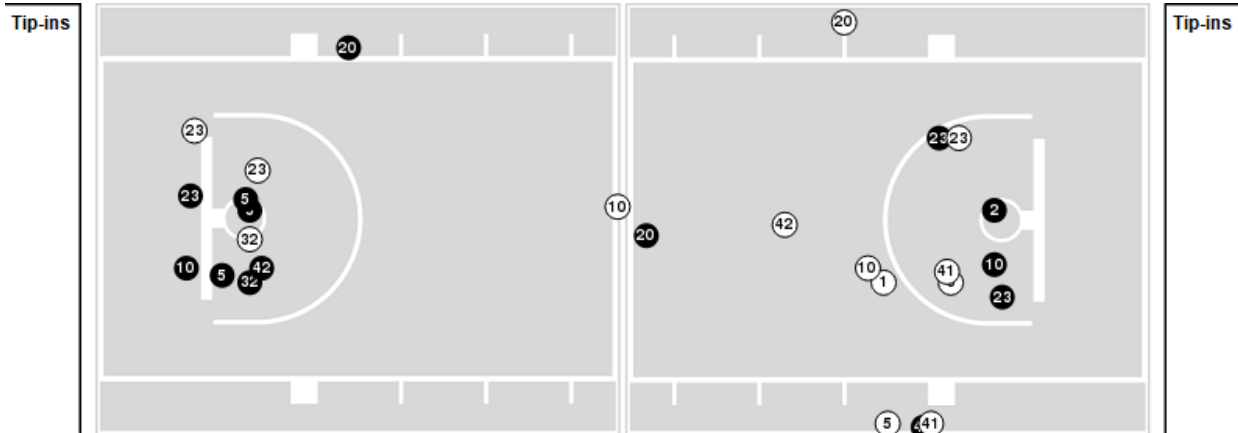

Blow Up Chart

● Made   ○ Missed   N - Player Number

Texas Tech	M/A	%
Field Goals	22/50	44
2 Points	14/27	52
3 Points	8/23	35
Free Throws	15/22	68

Texas Tech	M/A	%
Points in the Paint	24 (12 / 22)	55
Fast Break Points	2 (1/1)	100
Second Chance Points	3 (3/8)	38
Effective FG%	52