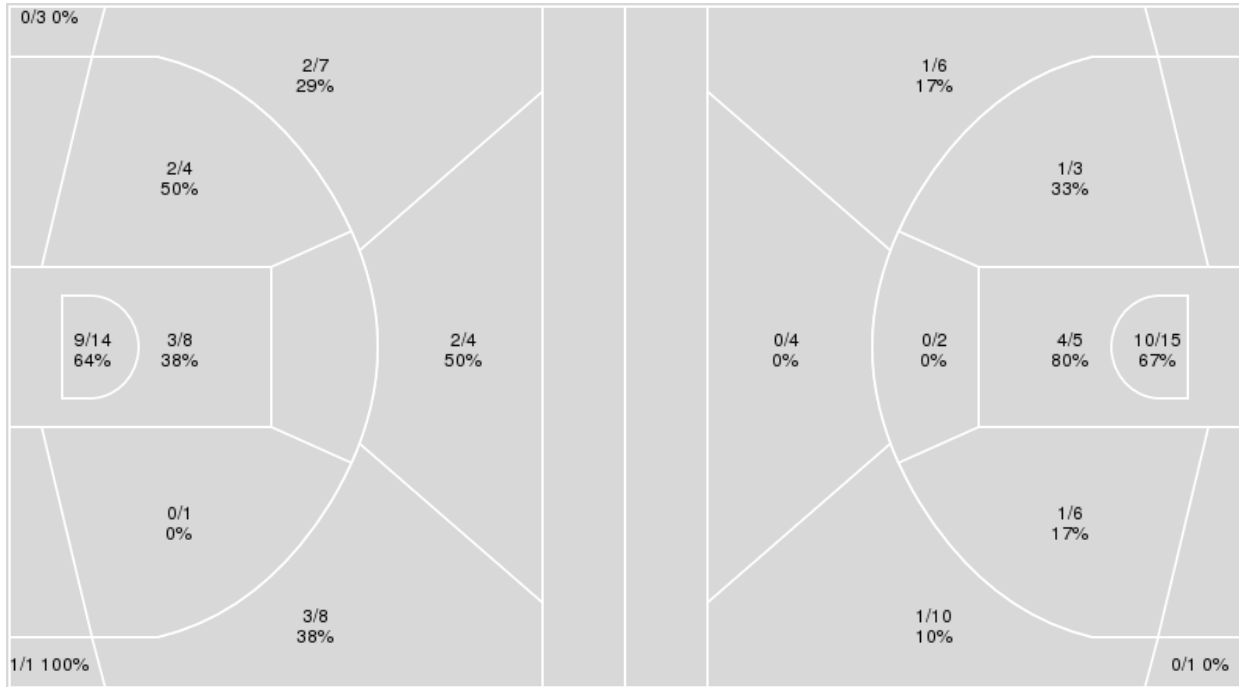

Officials: Bill Larance, Corey Malone, Ashley Birch

{ Players => 1, 2, 3, 4, 5, 10, 11, 14, 20, 23, 25, 32, 41, 42; } FG Types { Players => All; } FG Types => All; Results => All;
=> All; Results => All;

Texas Tech

UTEP

Texas Tech	M/A	%
Field Goals	22/50	44
2 Points	14/27	52
3 Points	8/23	35
Free Throws	15/22	68

UTEP	M/A	%
Field Goals	18/52	35
2 Points	16/31	52
3 Points	2/21	10
Free Throws	16/24	67