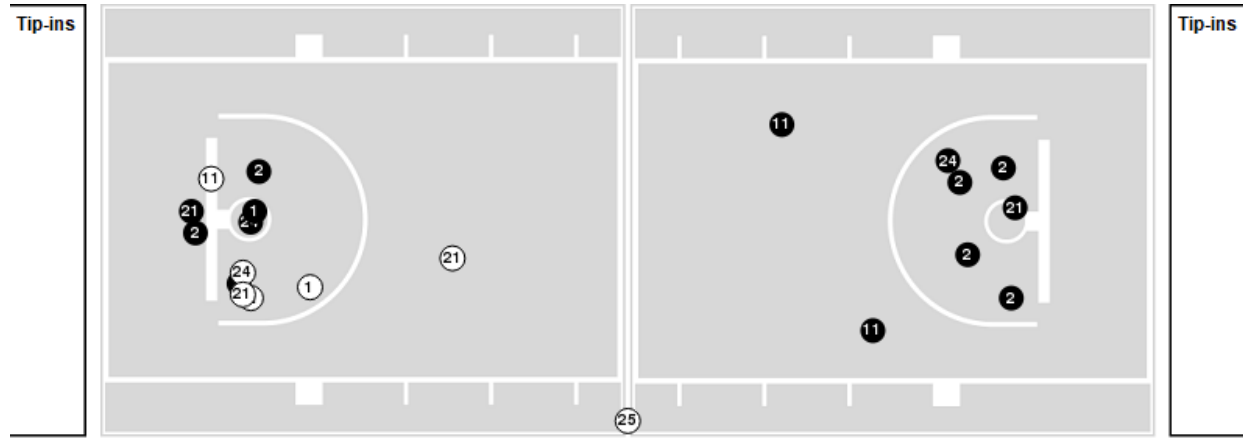

Blow Up Chart

● Made ○ Missed N - Player Number

UTEP	M/A	%
Field Goals	18/52	35
2 Points	16/31	52
3 Points	2/21	10
Free Throws	16/24	67

UTEP	M/A	%
Points in the Paint	28 (14 / 20)	70
Fast Break Points	4 (2/2)	100
Second Chance Points	15 (9/15)	60
Effective FG%	37