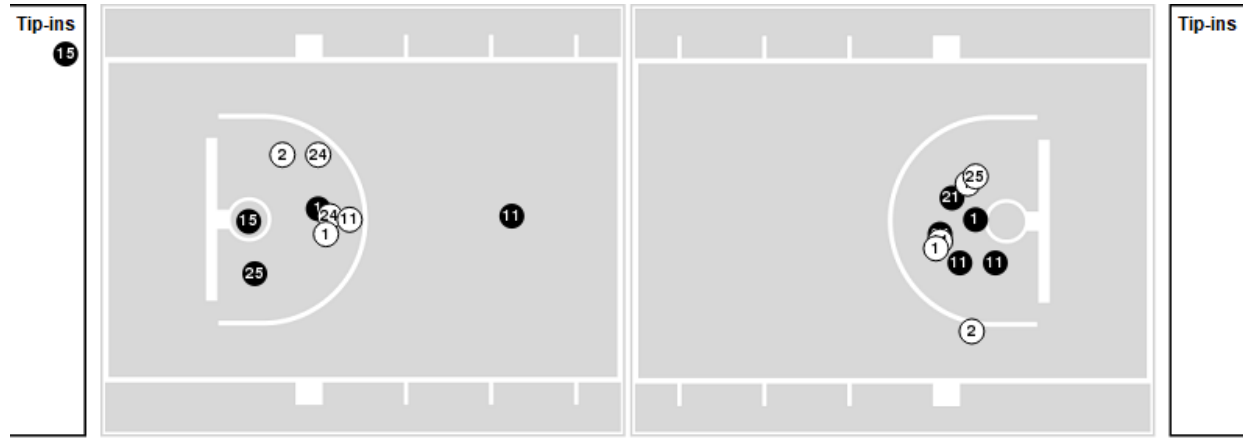

Blow Up Chart

● Made ○ Missed N - Player Number

UTEP	M/A	%
Field Goals	18/49	37
2 Points	15/35	43
3 Points	3/14	21
Free Throws	23/26	88

UTEP	M/A	%
Points in the Paint	18 (9 / 19)	47
Fast Break Points	5 (4/4)	100
Second Chance Points	8 (4/6)	67
Effective FG%	40