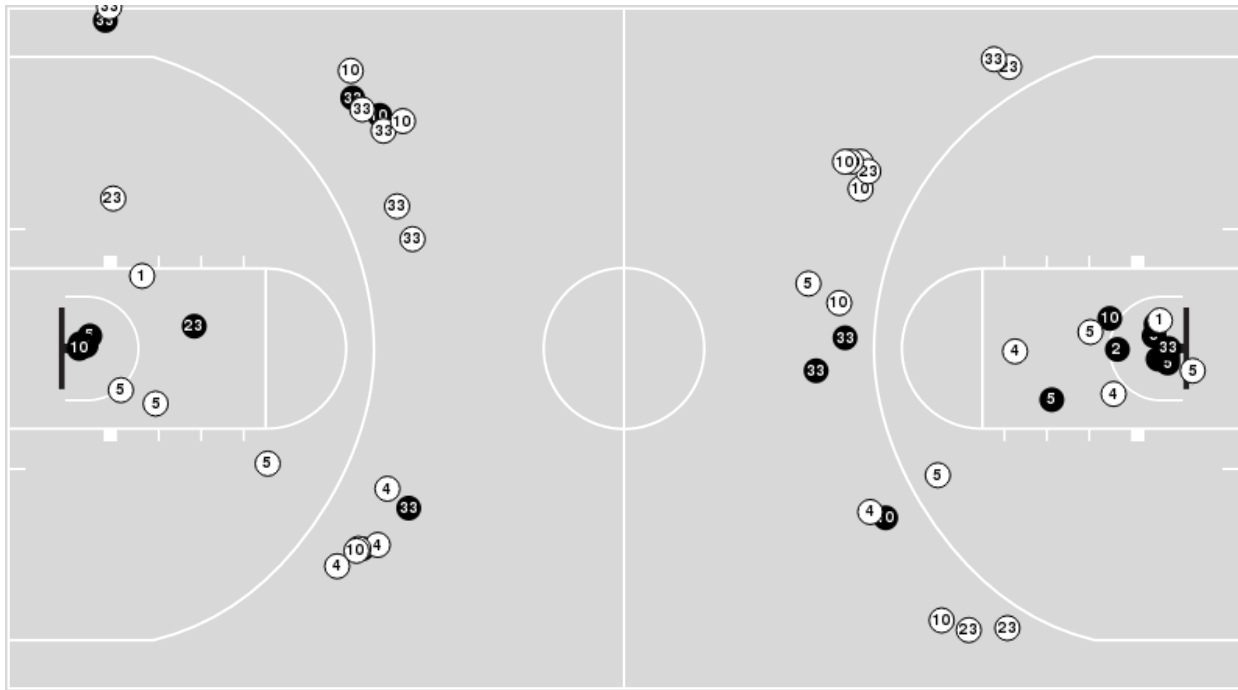

Players => 1, 2, 3, 4, 5, 10, 11, 12, 15, 22, 23, 33, 34, 40FG Types=>AllResults=>All

Middle Tenn.

All Field Goals