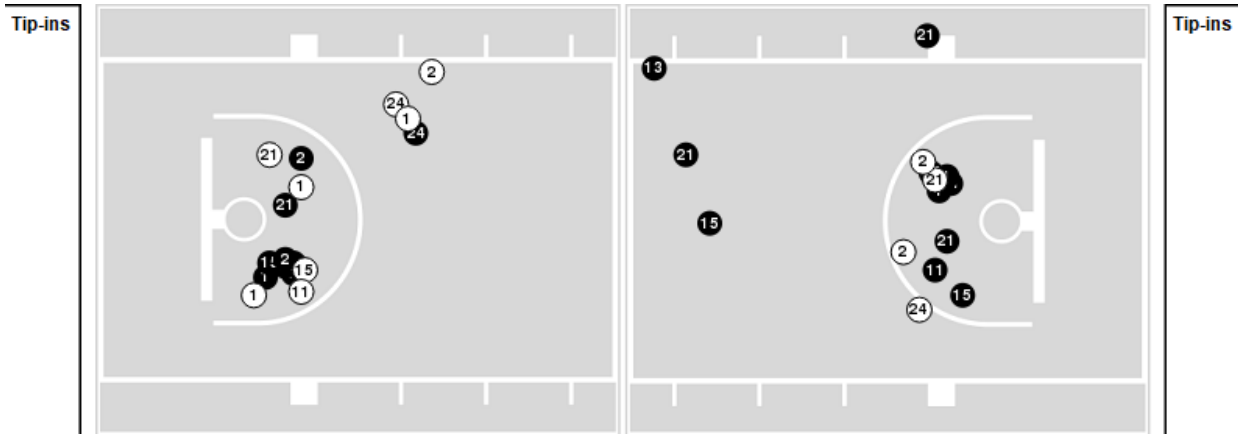

Blow Up Chart

● Made ○ Missed N - Player Number

UTEP	M/A	%
Field Goals	29/55	53
2 Points	27/40	68
3 Points	2/15	13
Free Throws	10/20	50

UTEP	M/A	%
Points in the Paint	38 (19 / 31)	61
Fast Break Points	13 (7/8)	88
Second Chance Points	10 (5/9)	56
Effective FG%	55