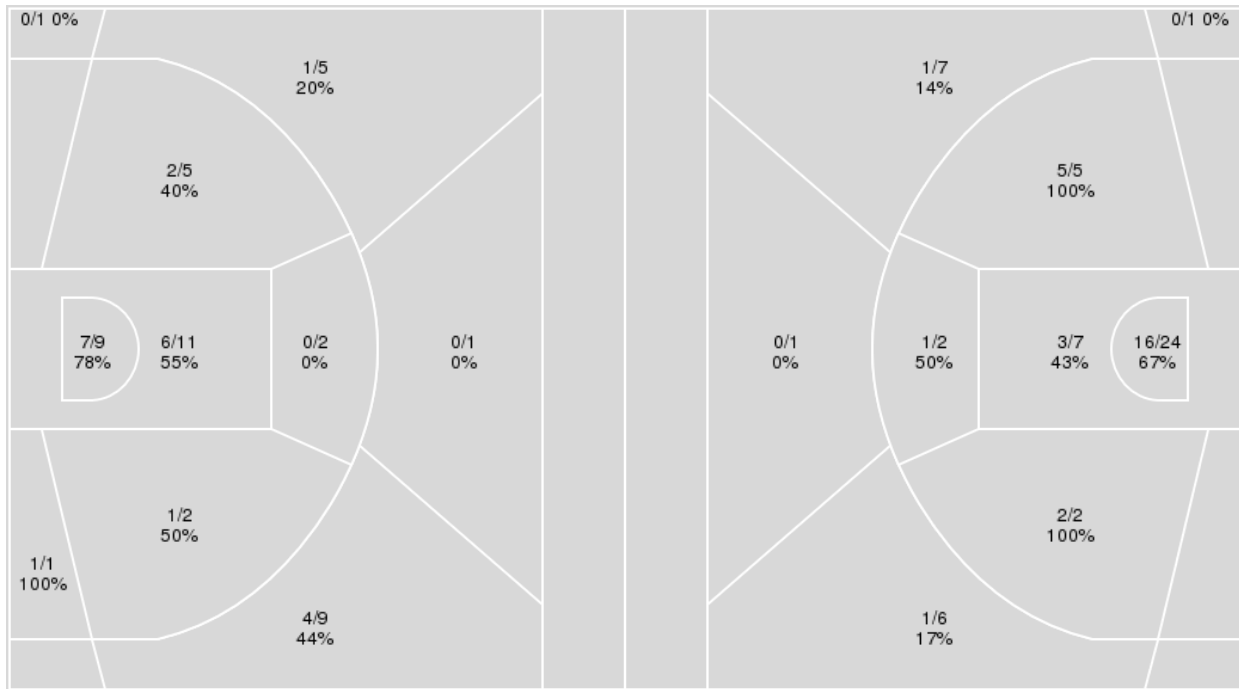

UTEP at Charlotte

02/08/23 Halton Arena, Charlotte, N.C.
2022-23 Women's Basketball

Game Time: 6:00 PM
Game Duration: 1:56
Attendance: 623

Officials: Brian Hall, Nykeshia Thompson, Natasha Camy

{ Players => 0, 1, 3, 5, 10, 12, 13, 15, 20, 23, 31, 44; } FG Types => All; { Players => All; } FG Types => All; Results => All;
Results => All;

Charlotte

UTEP

Charlotte	M/A	%
Field Goals	22/46	48
2 Points	17/30	57
3 Points	5/16	31
Free Throws	15/21	71

UTEP	M/A	%
Field Goals	29/55	53
2 Points	27/40	68
3 Points	2/15	13
Free Throws	10/20	50