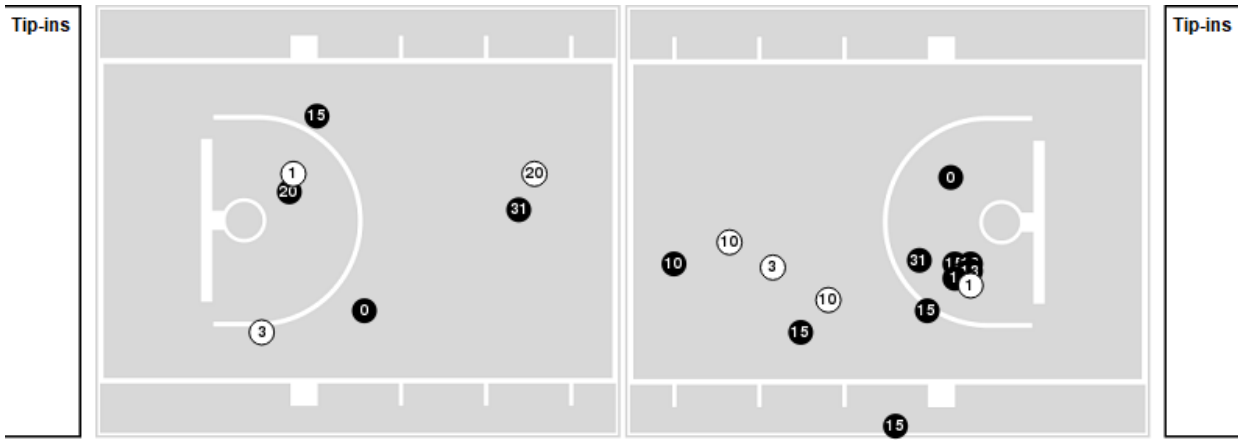

Blow Up Chart

● Made ○ Missed N - Player Number

Charlotte	M/A	%
Field Goals	22/46	48
2 Points	17/30	57
3 Points	5/16	31
Free Throws	15/21	71

Charlotte	M/A	%
Points in the Paint	26 (13 / 20)	65
Fast Break Points	2 (1/1)	100
Second Chance Points	16 (8/12)	67
Effective FG%	53