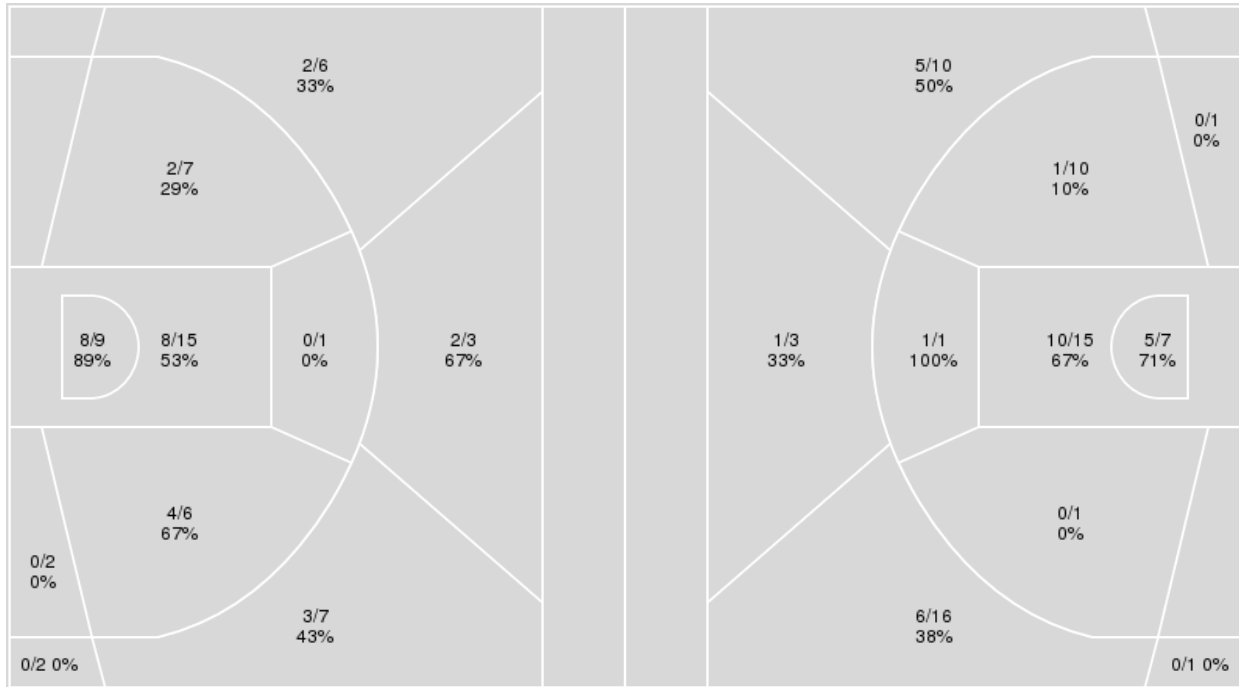

Officials: Eric Koch, Timothy Resch, Kelly Broomfield

{ Players => 0, 1, 2, 3, 4, 10, 11, 12, 13, 15, 21, 23, 24, 25, 31; } FG
Types => All; Results => All;

{ Players => 1, 2, 3, 5, 10, 11, 14, 20, 21, 25, 32, 33, 42; } FG Types =>
All; Results => All;

UTEP

Western Ky.

UTEP	M/A	%
Field Goals	29/58	50
2 Points	22/40	55
3 Points	7/18	39
Free Throws	10/16	62

Western Ky.	M/A	%
Field Goals	29/65	45
2 Points	17/35	49
3 Points	12/30	40
Free Throws	7/12	58