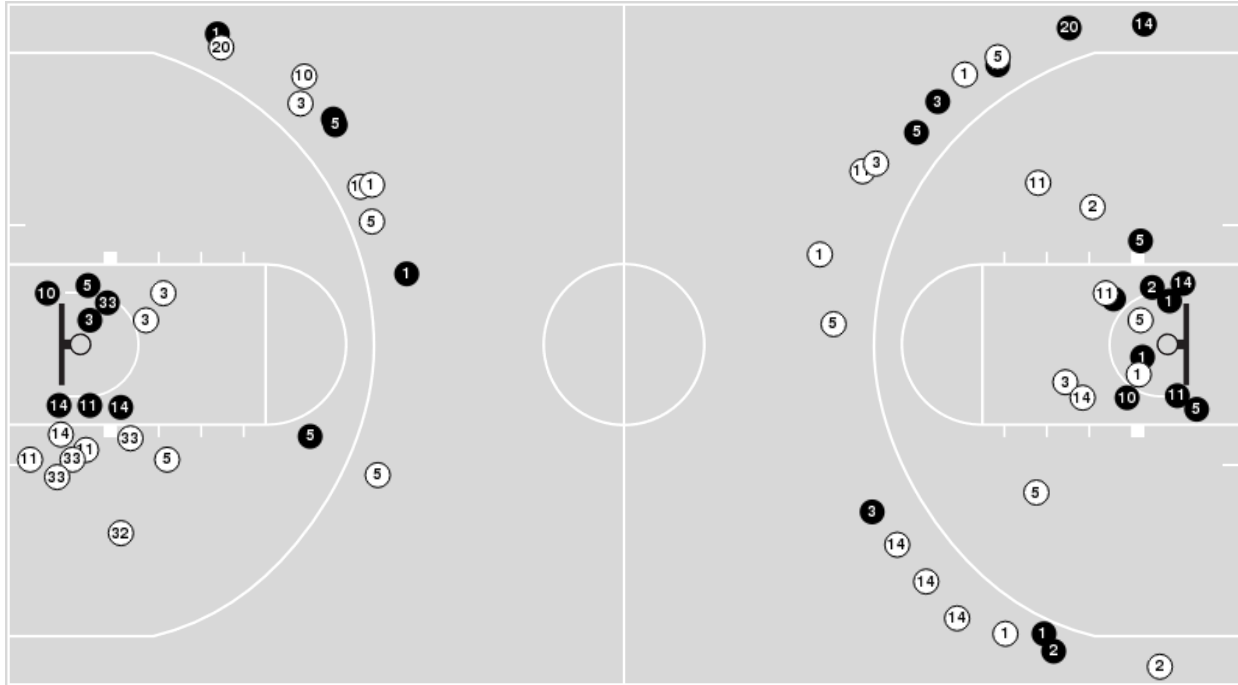

Officials: Eric Koch, Timothy Resch, Kelly Broomfield

Players => 1, 2, 3, 5, 10, 11, 14, 20, 21, 25, 32, 33, 42FG Types=>AllResults=>All

Western Ky.

All Field Goals