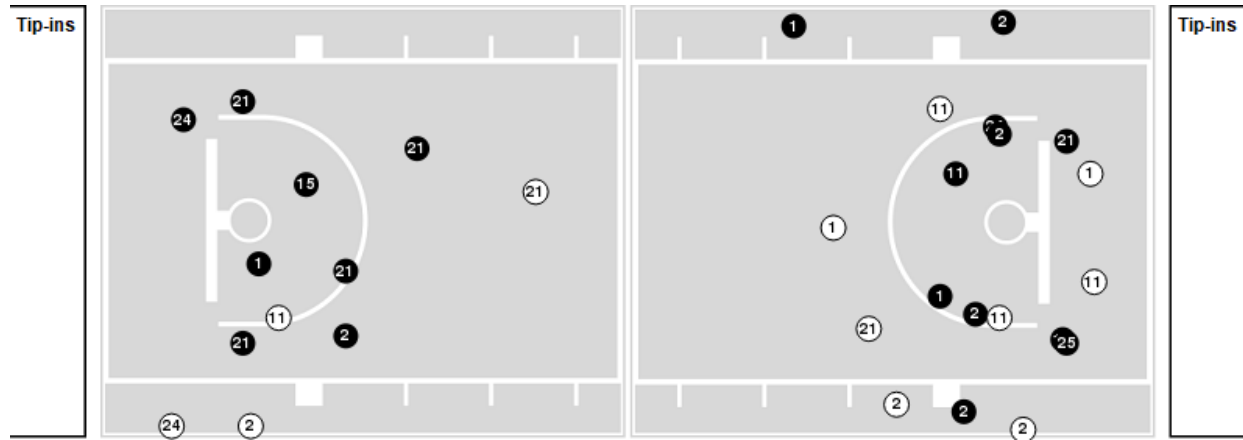

Blow Up Chart

● Made ○ Missed N - Player Number

UTEP	M/A	%
Field Goals	29/58	50
2 Points	22/40	55
3 Points	7/18	39
Free Throws	10/16	62

UTEP	M/A	%
Points in the Paint	32 (16 / 24)	67
Fast Break Points	7 (6/7)	86
Second Chance Points	12 (7/18)	39
Effective FG%	56