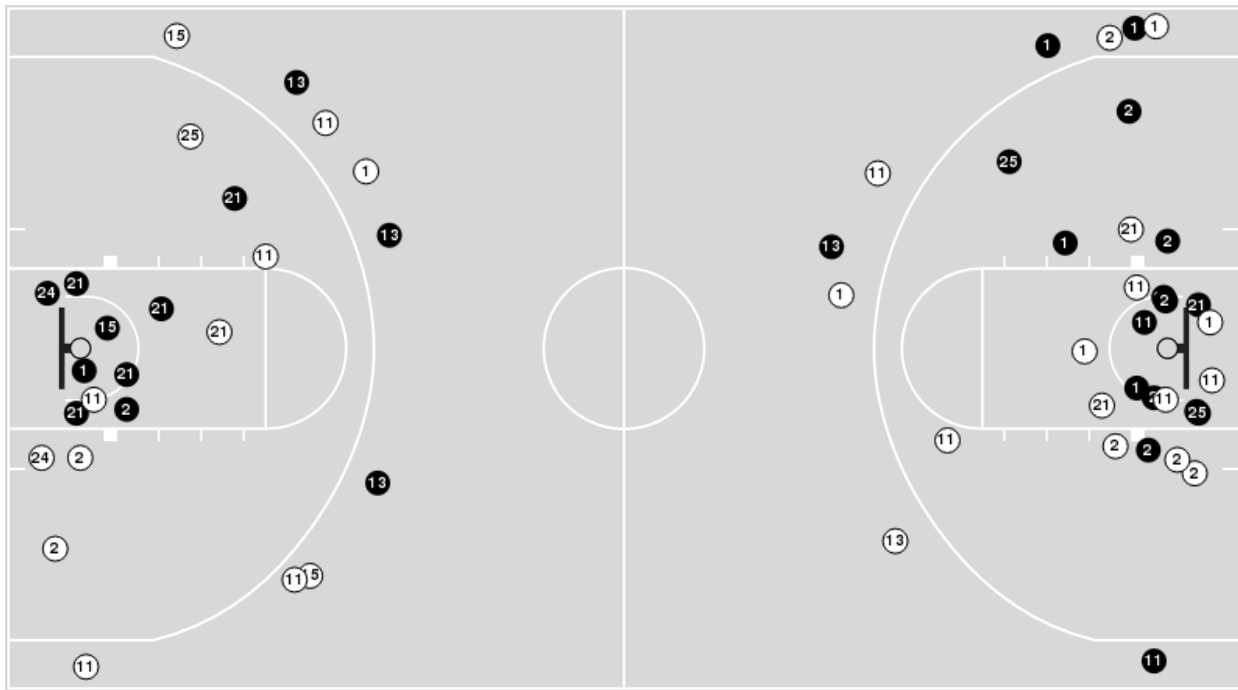

Officials: Eric Koch, Timothy Resch, Kelly Broomfield

Players => 0, 1, 2, 3, 4, 10, 11, 12, 13, 15, 21, 23, 24, 25, 31 FG Types=>All Results=>All

UTEP

All Field Goals