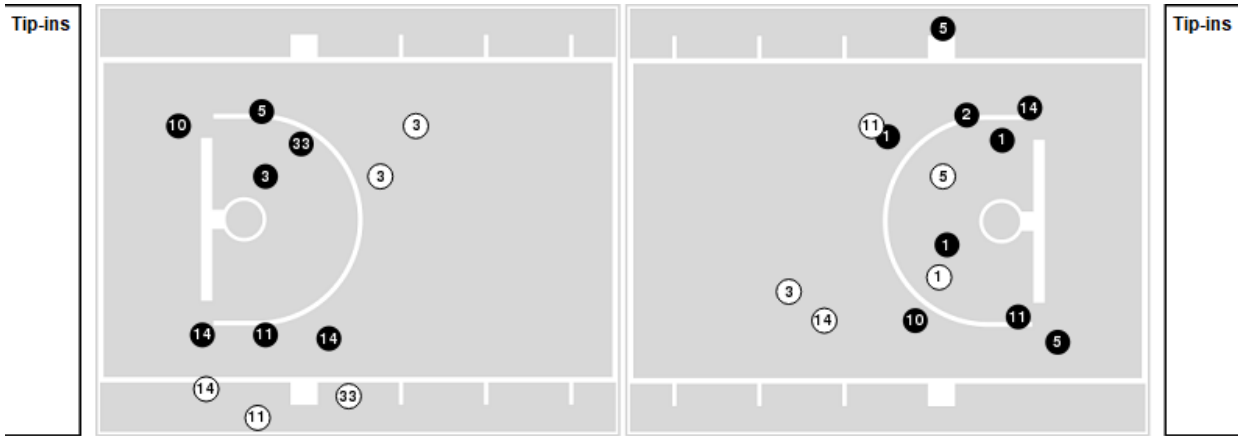

Blow Up Chart

● Made ○ Missed N - Player Number

Western Ky.	M/A	%
Field Goals	29/65	45
2 Points	17/35	49
3 Points	12/30	40
Free Throws	7/12	58

Western Ky.	M/A	%
Points in the Paint	30 (15 / 22)	68
Fast Break Points	7 (4/5)	80
Second Chance Points	6 (2/7)	29
Effective FG%	54