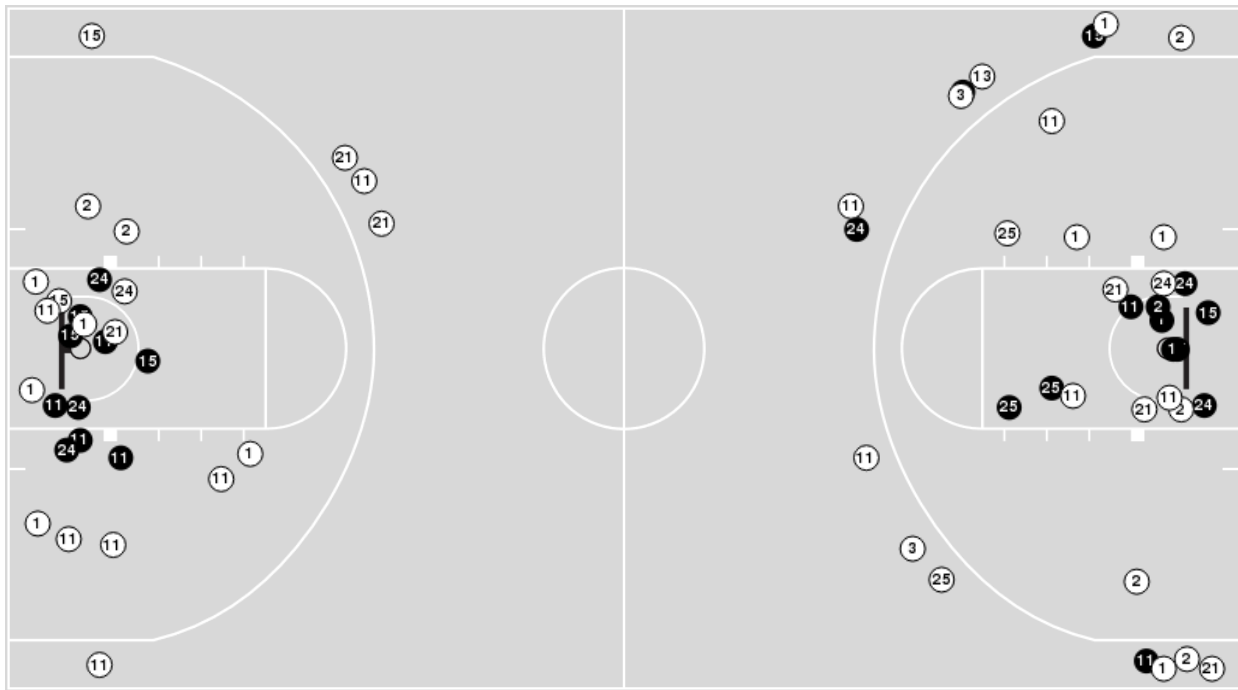

Officials: Kylie Galloway, Corey Malone, Alicia Iwakiri

Players => 0, 1, 2, 3, 4, 10, 11, 12, 13, 15, 21, 23, 24, 25, 31 FG Types=>All Results=>All

UTEP

All Field Goals