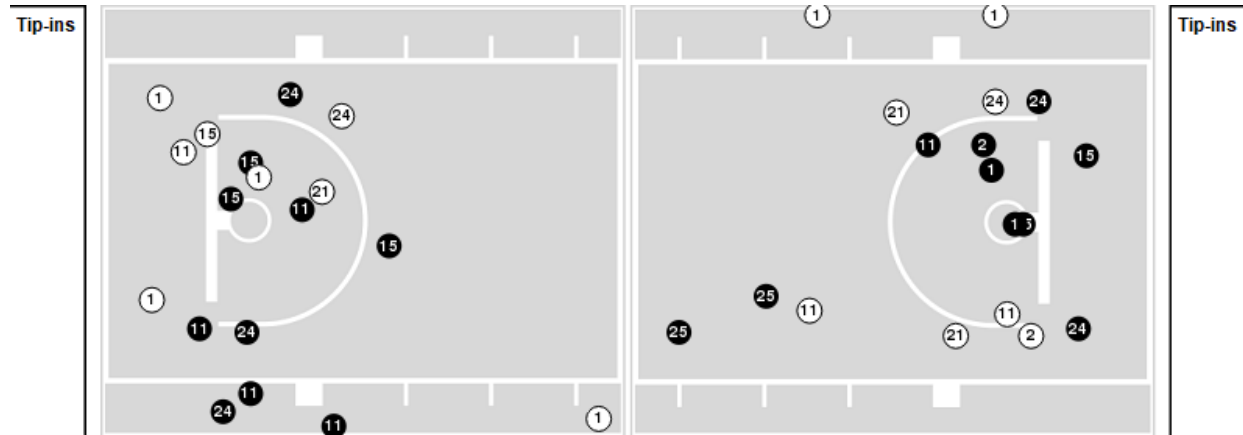

Officials: Kylie Galloway, Corey Malone, Alicia Iwakiri

Players => 0, 1, 2, 3, 4, 10, 11, 12, 13, 15, 21, 23, 24, 25, 31 FG Types=>All Results=>All

UTEP

All Field Goals

Blow Up Chart

● Made ○ Missed N - Player Number