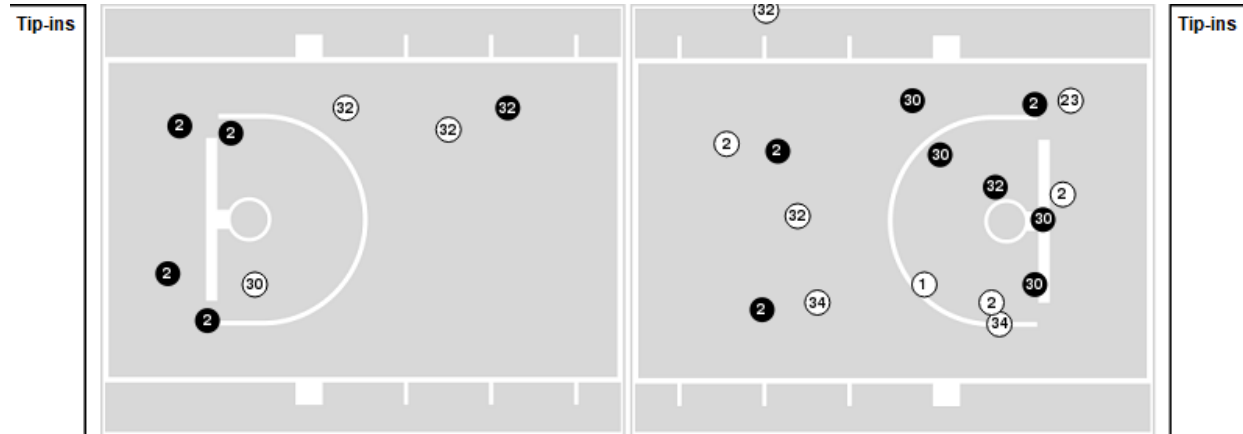

Blow Up Chart

● Made ○ Missed N - Player Number

Fla. Atlantic	M/A	%
Field Goals	20/49	41
2 Points	19/37	51
3 Points	1/12	8
Free Throws	14/17	82

Fla. Atlantic	M/A	%
Points in the Paint	26 (13 / 24)	54
Fast Break Points	10 (7/7)	100
Second Chance Points	8 (6/7)	86
Effective FG%	42