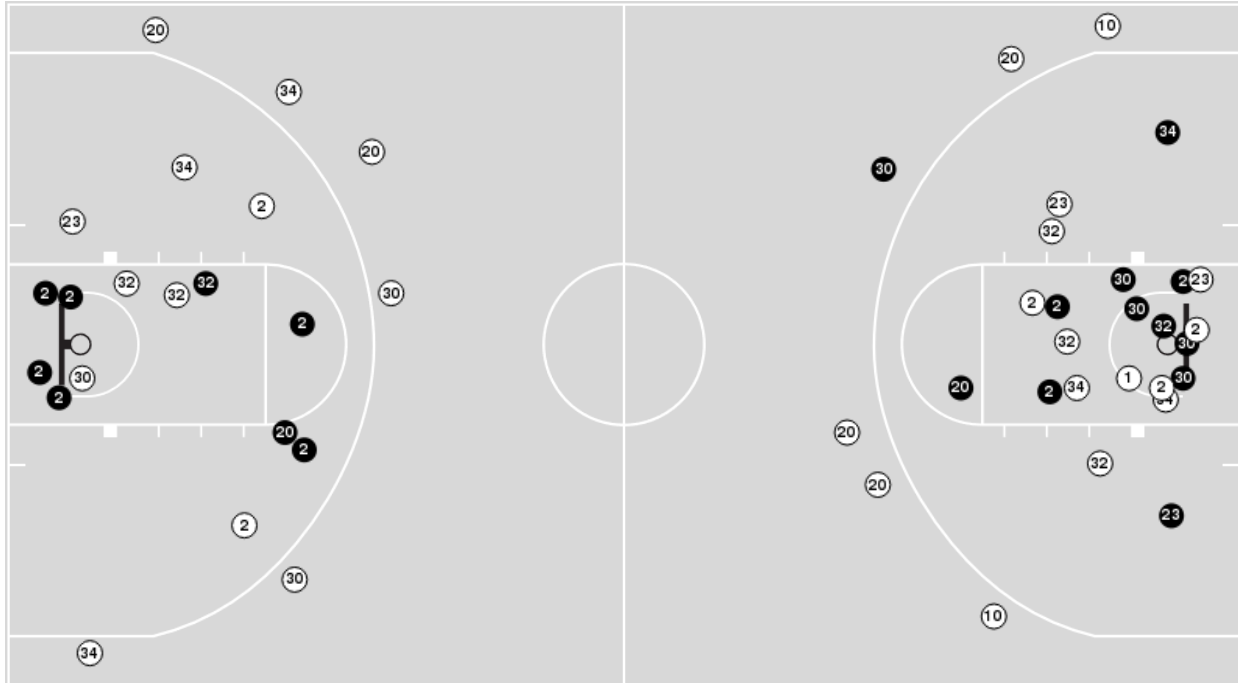

Officials: Kyle Galloway, Corey Malone, Alicia Iwakiri

Players => 1, 2, 3, 5, 10, 12, 15, 20, 22, 23, 30, 32, 33, 34 FG Types=>AllResults=>All

Fla. Atlantic

All Field Goals