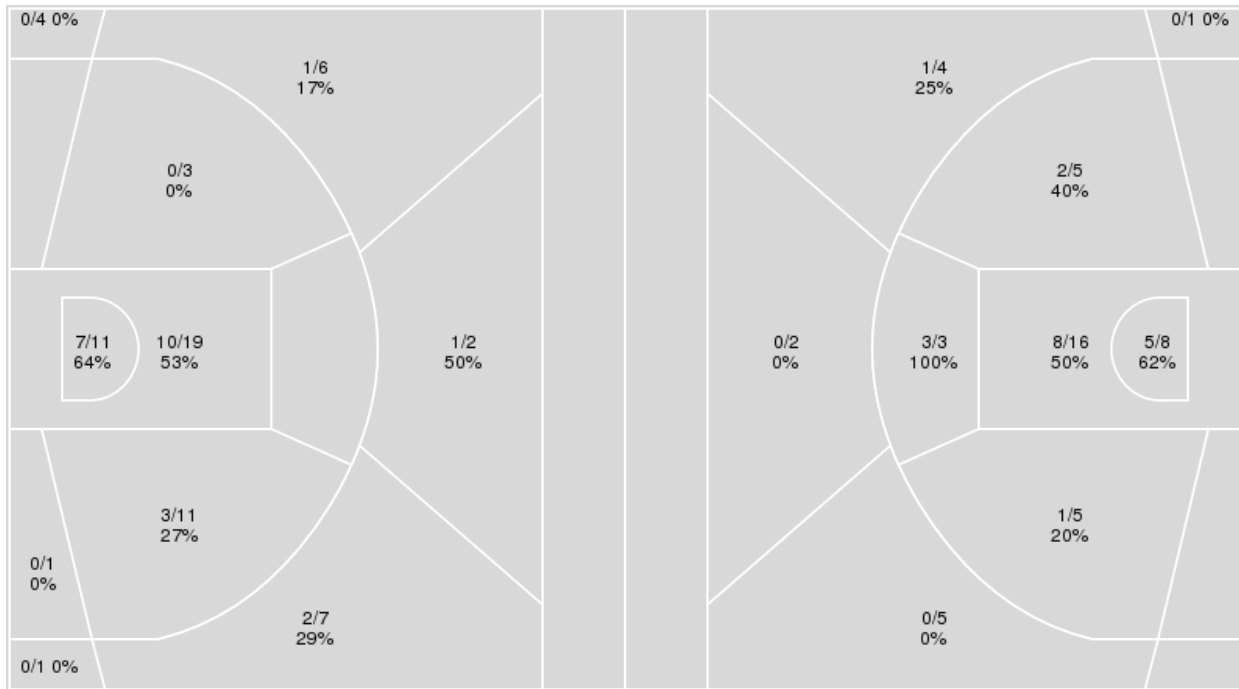

Officials: Kylie Galloway, Corey Malone, Alicia Iwakiri

{ Players => 0, 1, 2, 3, 4, 10, 11, 12, 13, 15, 21, 23, 24, 25, 31; } FG
Types => All; Results => All;

{ Players => 1, 2, 3, 5, 10, 12, 15, 20, 22, 23, 30, 32, 33, 34; } FG
Types => All; Results => All;

UTEP

Fla. Atlantic

UTEP	M/A	%
Field Goals	24/65	37
2 Points	20/45	44
3 Points	4/20	20
Free Throws	11/18	61

Fla. Atlantic	M/A	%
Field Goals	20/49	41
2 Points	19/37	51
3 Points	1/12	8
Free Throws	14/17	82