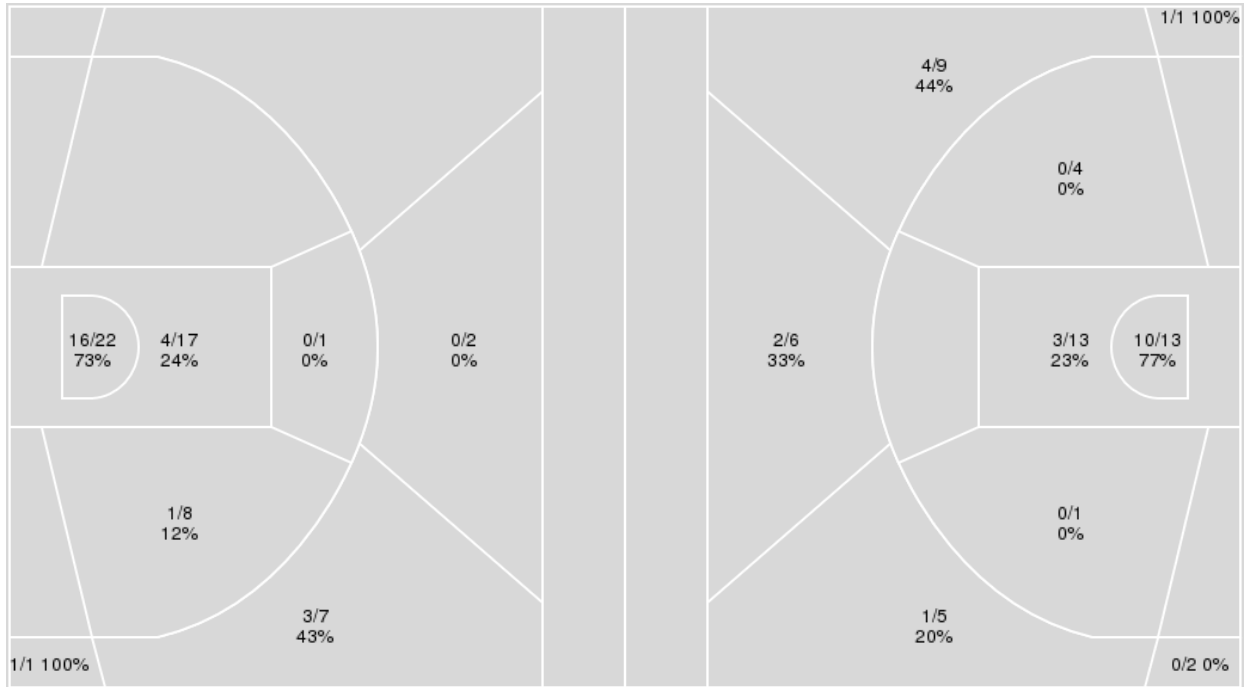

UTEP at North Texas

02/18/23 Super Pit, Denton
2022-23 Women's Basketball

Game Time: 7:00 PM
Game Duration: 1:56
Attendance: 1,628

Officials: Bill Larence, Metta Christensen, Kevin Sparrock

{ Players => 0, 1, 2, 3, 4, 5, 10, 11, 12, 14, 20, 21, 22, 24, 35; } FG
Types => All; Results => All;

{ Players => All; } FG Types => All; Results => All;

North Texas

UTEP

North Texas	M/A	%
Field Goals	25/58	43
2 Points	21/48	44
3 Points	4/10	40
Free Throws	13/19	68

UTEP	M/A	%
Field Goals	21/54	39
2 Points	13/31	42
3 Points	8/23	35
Free Throws	15/19	79