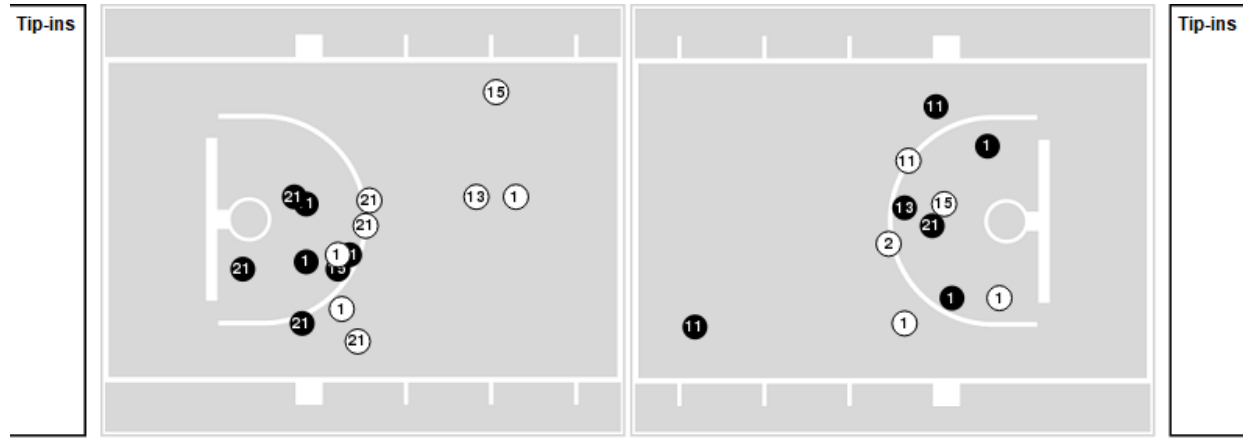

Blow Up Chart

● Made ○ Missed N - Player Number

UTEP	M/A	%
Field Goals	21/54	39
2 Points	13/31	42
3 Points	8/23	35
Free Throws	15/19	79

UTEP	M/A	%
Points in the Paint	26 (13 / 26)	50
Fast Break Points	4 (3/3)	100
Second Chance Points	14 (9/13)	69
Effective FG%	46