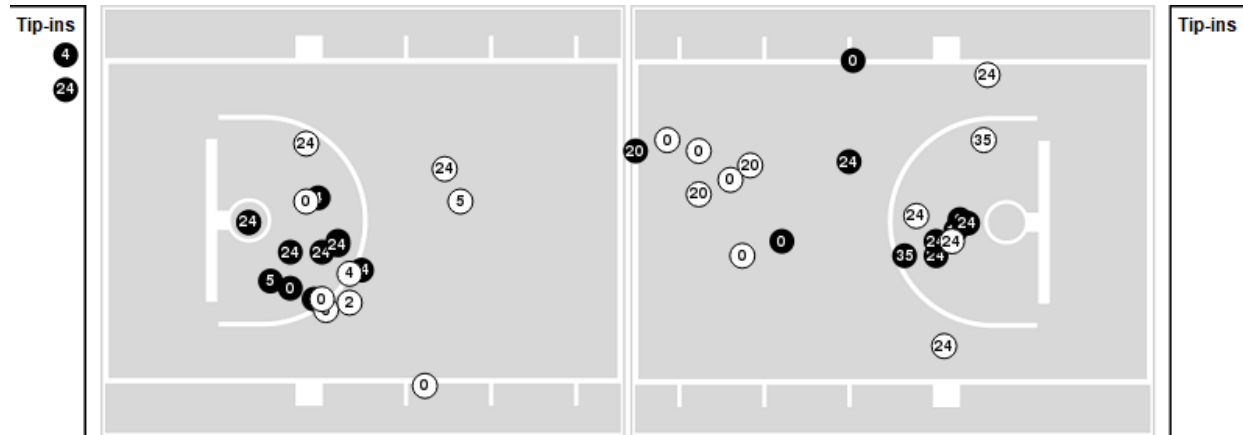

Blow Up Chart

N Made   **(N)** Missed   N - Player Number

North Texas	M/A	%
Field Goals	25/58	43
2 Points	21/48	44
3 Points	4/10	40
Free Throws	13/19	68

North Texas	M/A	%
Points in the Paint	40 (20 / 39)	51
Fast Break Points	9 (7/12)	58
Second Chance Points	16 (10/16)	63
Effective FG%	47