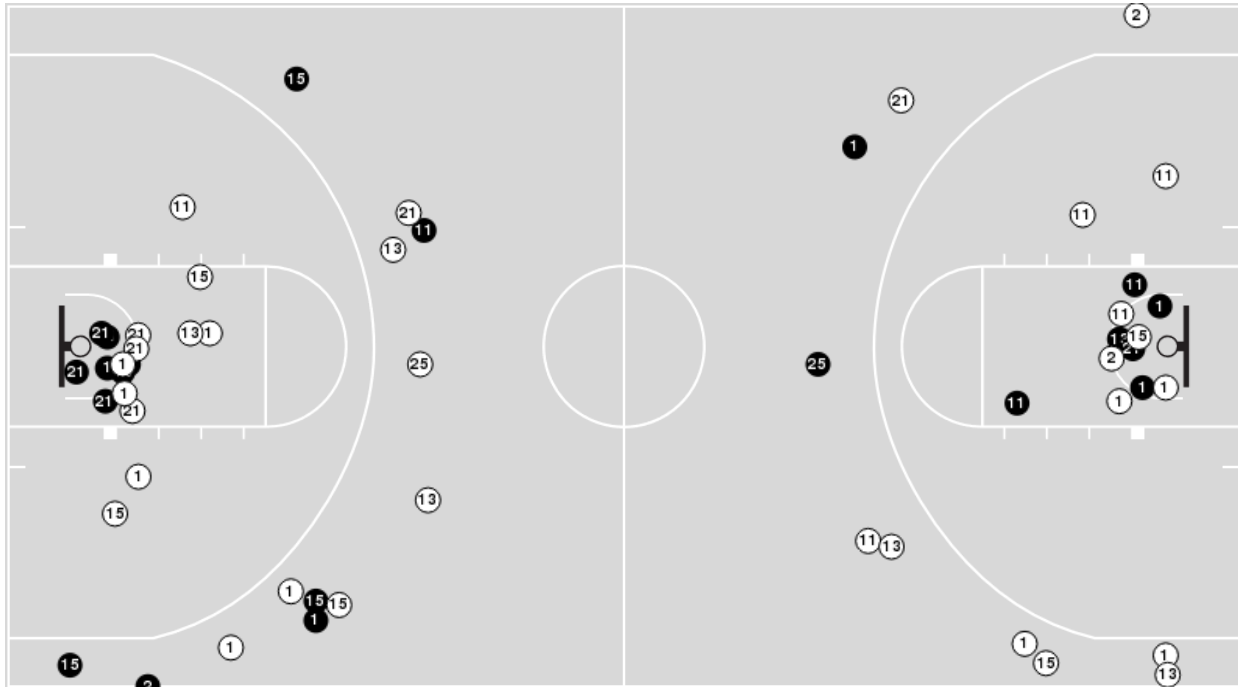

UTEP at North Texas

02/18/23 Super Pit, Denton
2022-23 Women's Basketball

Game Time: 7:00 PM
Game Duration: 1:56
Attendance: 1,628

Officials: Bill Larence, Metta Christensen, Kevin Sparrock

Players => AllFG Types=>AllResults=>All
UTEP

All Field Goals