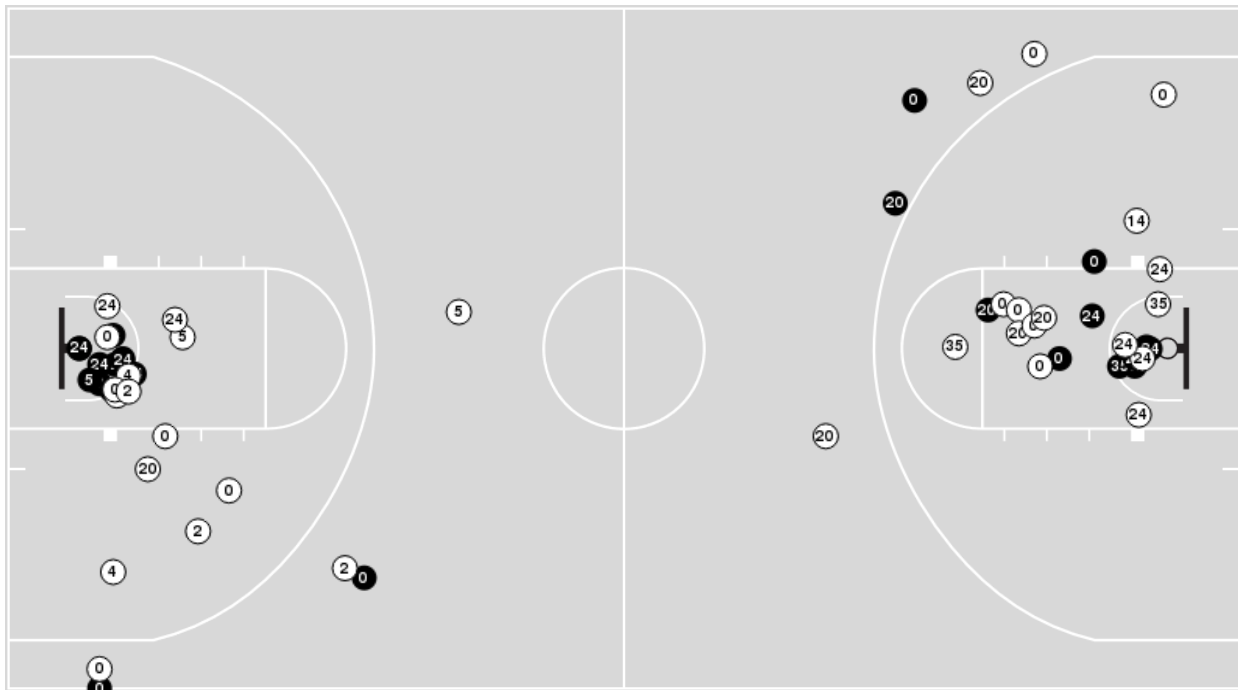

UTEP at North Texas

02/18/23 Super Pit, Denton
2022-23 Women's Basketball

Game Time: 7:00 PM
Game Duration: 1:56
Attendance: 1,628

Officials: Bill Larence, Metta Christensen, Kevin Sparrock

Players => 0, 1, 2, 3, 4, 5, 10, 11, 12, 14, 20, 21, 22, 24, 35 FG Types=>All Results=>All

North Texas

All Field Goals