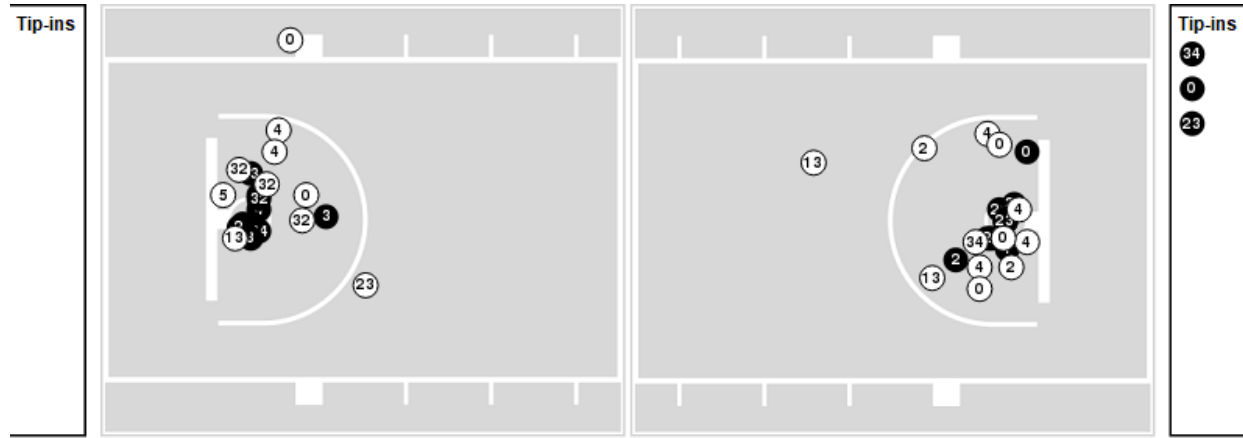

Blow Up Chart

● Made   ○ Missed   N - Player Number

UTEP	M/A	%
Field Goals	26/62	42
2 Points	21/47	45
3 Points	5/15	33
Free Throws	25/36	69

UTEP	M/A	%
Points in the Paint	40 (20 / 41)	49
Fast Break Points	19 (11/13)	85
Second Chance Points	15 (11/19)	58
Effective FG%	46