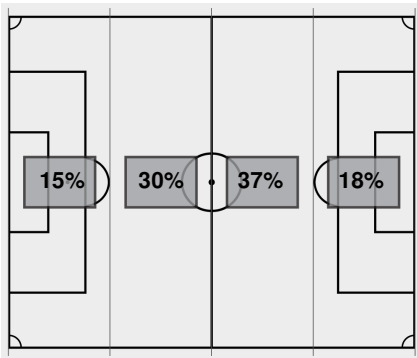

Official Soccer Box Score - First Half

Western Ky. vs UTEP

10/7/2023 University Field, El Paso
2023-24 Women's Soccer

Match Time: 7:00 PM

Match Duration: 01:50

Attendance: 352

Officials: Esteban Rosano, Kevin Sanchez, Trace Smith, Dino Najera

Attacking Direction →

4	TOTAL SHOTS	3
3	SHOTS ON TARGET	2
1	SAVES	3
3	CORNERS	2
0	OFFSIDES	1
0	YELLOW CARDS	0
0	RED CARDS	0
40%	POSSESSION TOTAL	60%