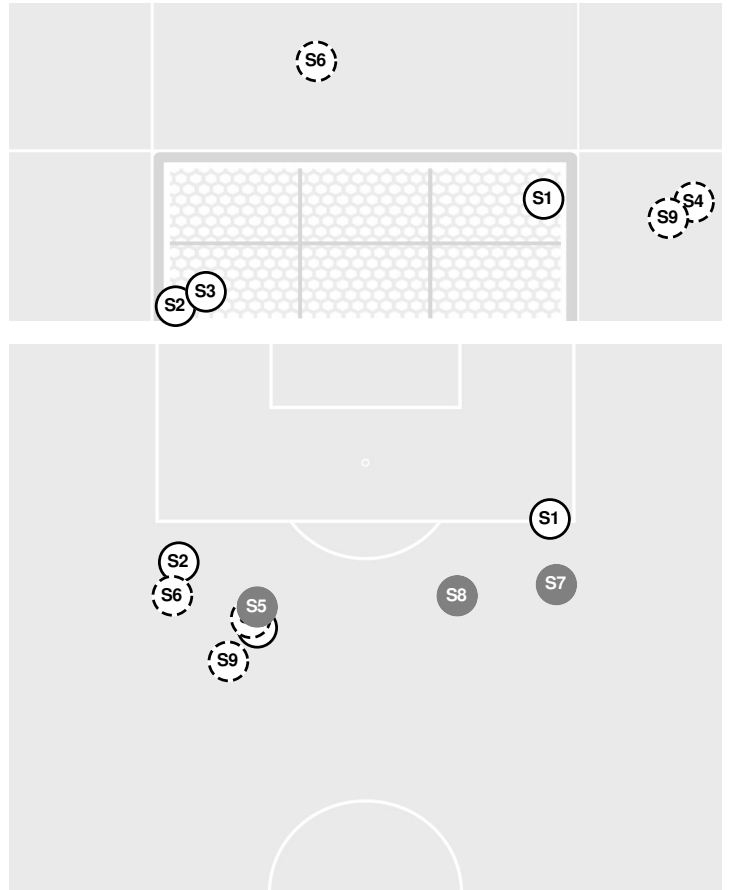

WESTERN KY. 0, UTEP 0

Officials: Esteban Rosano, Kevin Sanchez, Trace Smith, Dino Najera

Shots by Half Intervals	Miners	1st Half	2nd Half	
		Lady Toppers	3	4

Shot Chart

MINERS

LADY TOPPERS

Shot Off Target Shot On Target Blocked Goal / Own Goal

Shot Summary

MINERS

No	Time	Player	Description
S1	6'	21, Nicole Morales	Saved
S2	14'	15, Olivia Roskos	
G1	33'	21, Nicole Morales	
S3	58'	7, Sheyliene Patolo	
S4	63'	7, Sheyliene Patolo	
S5	74'	7, Sheyliene Patolo	
S6	87'	21, Nicole Morales	