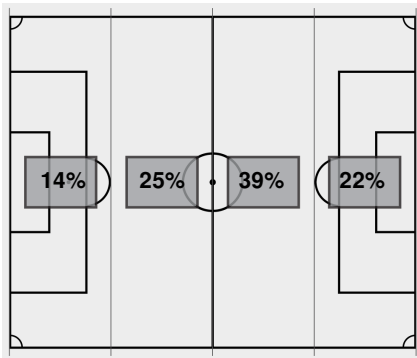

Western Ky. vs UTEP

10/7/2023 University Field, El Paso
2023-24 Women's Soccer

Match Time: 7:00 PM

Match Duration: 01:50

Attendance: 352

Officials: Esteban Rosano, Kevin Sanchez, Trace Smith, Dino Najera

Attacking Direction →

9	TOTAL SHOTS	7
3	SHOTS ON TARGET	2
1	SAVES	3
4	CORNERS	4
1	OFFSIDES	2
1	YELLOW CARDS	1
0	RED CARDS	0
40%	POSSESSION TOTAL	60%

← Attacking Direction

Official's signature

Western Ky. vs UTEP

10/7/2023 University Field, El Paso
2023-24 Women's Soccer