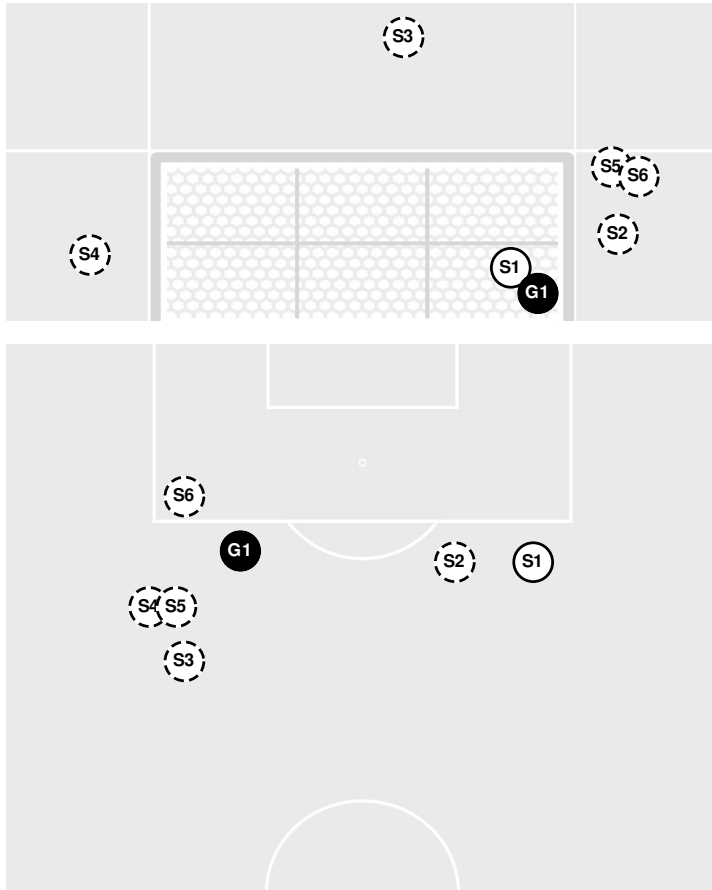

WESTERN KY. 0, UTEP 0

Officials: Esteban Rosano, Kevin Sanchez, Trace Smith, Dino Najera

Shots by Half Intervals	Miners	1st Half	2nd Half	
		Lady Toppers	3	4

Shot Chart

MINERS

LADY TOPPERS

Shot Off Target Shot On Target Blocked Goal / Own Goal

Shot Summary

MINERS

No	Time	Player	Description
S1	6'	21, Nicole Morales	Saved
S2	14'	15, Olivia Roskos	
G1	33'	21, Nicole Morales	
S3	58'	7, Sheyliene Patolo	
S4	63'	7, Sheyliene Patolo	
S5	74'	7, Sheyliene Patolo	
S6	87'	21, Nicole Morales	