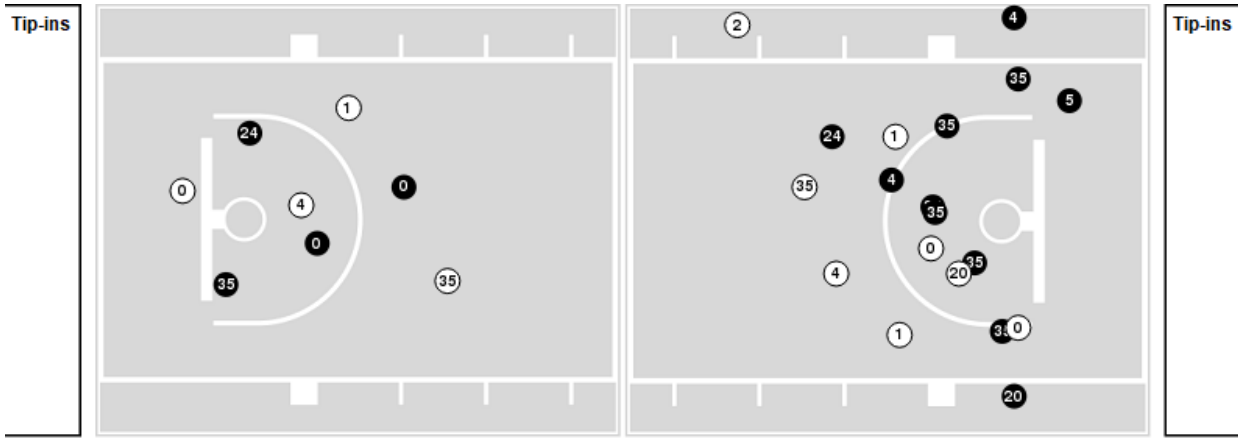

Blow Up Chart

N Made   **(N)** Missed   N - Player Number

North Texas	M/A	%
Field Goals	27/59	46
2 Points	20/38	53
3 Points	7/21	33
Free Throws	13/24	54

North Texas	M/A	%
Points in the Paint	28 (14 / 25)	56
Fast Break Points	9 (8/12)	67
Second Chance Points	11 (7/15)	47
Effective FG%	52