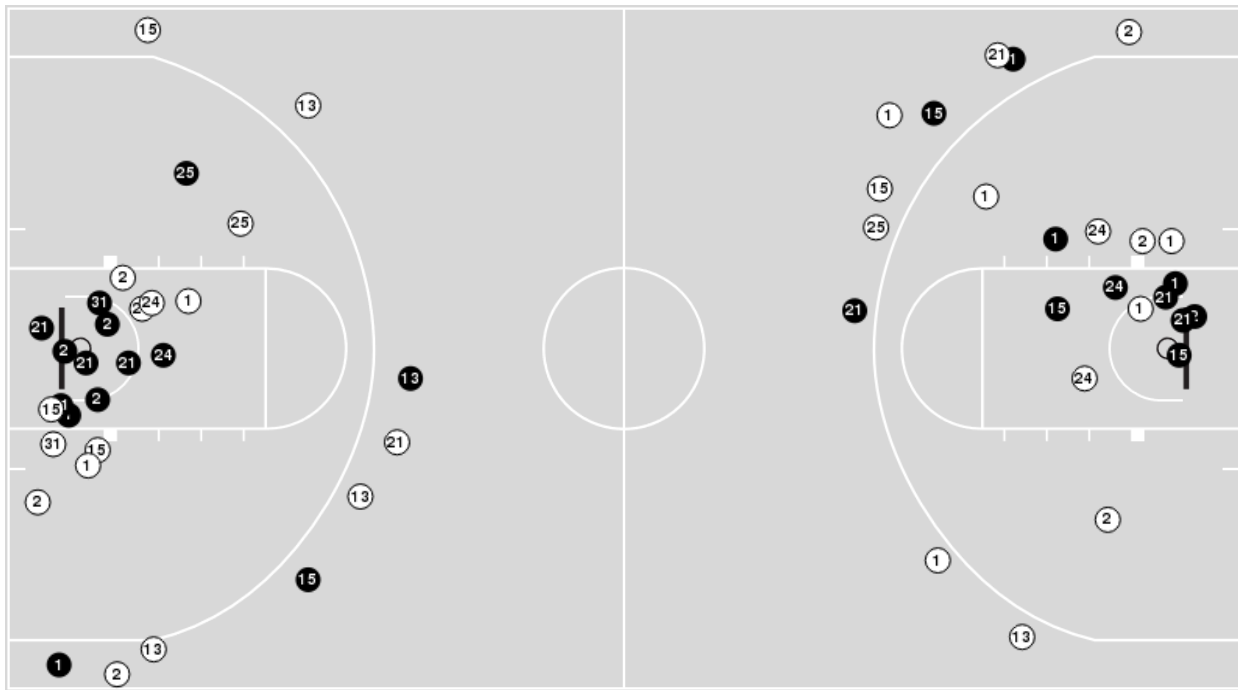

Officials: Scott Yarbrough, Demoya Pugh, Neonta Williams

Players => 0, 1, 2, 3, 4, 10, 11, 12, 13, 15, 21, 23, 24, 25, 31 FG Types=>All Results=>All

UTEP

All Field Goals

Blow Up Chart

● Made ○ Missed N - Player Number