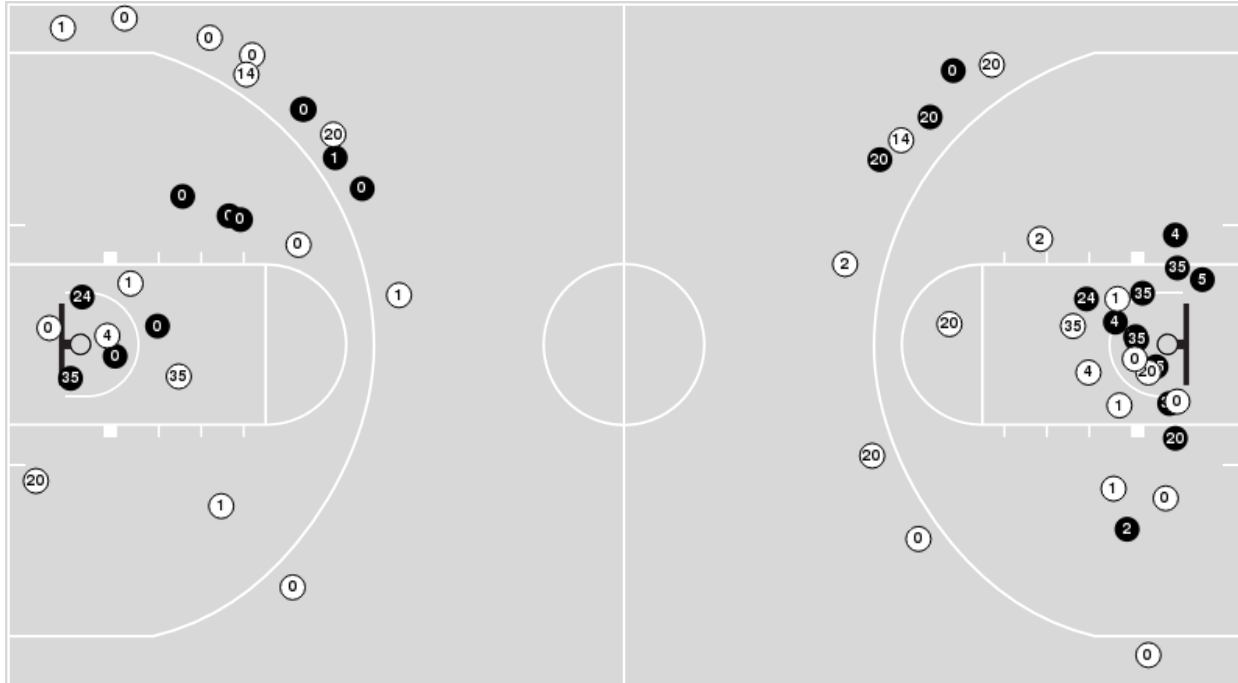

Officials: Scott Yarbrough, Demoya Pugh, Neonta Williams

Players => 0, 1, 2, 3, 4, 5, 10, 11, 12, 14, 20, 21, 22, 24, 35 FG Types=>All Results=>All

North Texas

All Field Goals