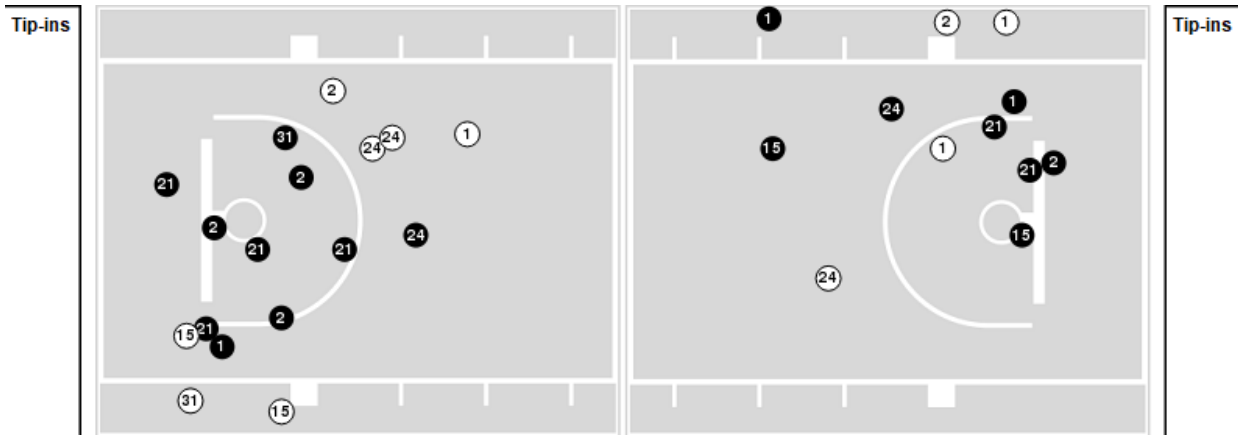

Officials: Scott Yarbrough, Demoya Pugh, Neonta Williams

Players => 0, 1, 2, 3, 4, 10, 11, 12, 13, 15, 21, 23, 24, 25, 31 FG Types=>All Results=>All

UTEP

All Field Goals

Blow Up Chart

● Made ○ Missed N - Player Number