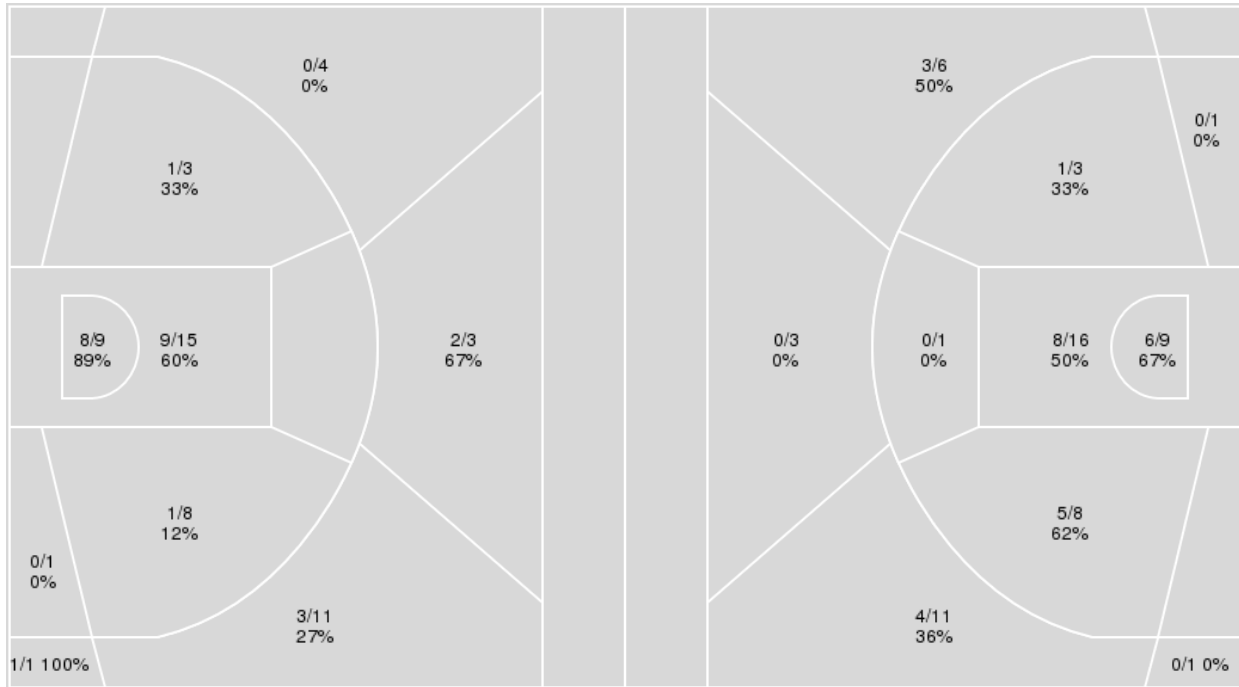

Officials: Scott Yarbrough, Demoya Pugh, Neonta Williams

{ Players => 0, 1, 2, 3, 4, 10, 11, 12, 13, 15, 21, 23, 24, 25, 31; } FG
Types => All; Results => All;

{ Players => 0, 1, 2, 3, 4, 5, 10, 11, 12, 14, 20, 21, 22, 24, 35; } FG
Types => All; Results => All;

UTEP

North Texas

UTEP	M/A	%
Field Goals	25/55	45
2 Points	19/36	53
3 Points	6/19	32
Free Throws	15/16	94

North Texas	M/A	%
Field Goals	27/59	46
2 Points	20/38	53
3 Points	7/21	33
Free Throws	13/24	54