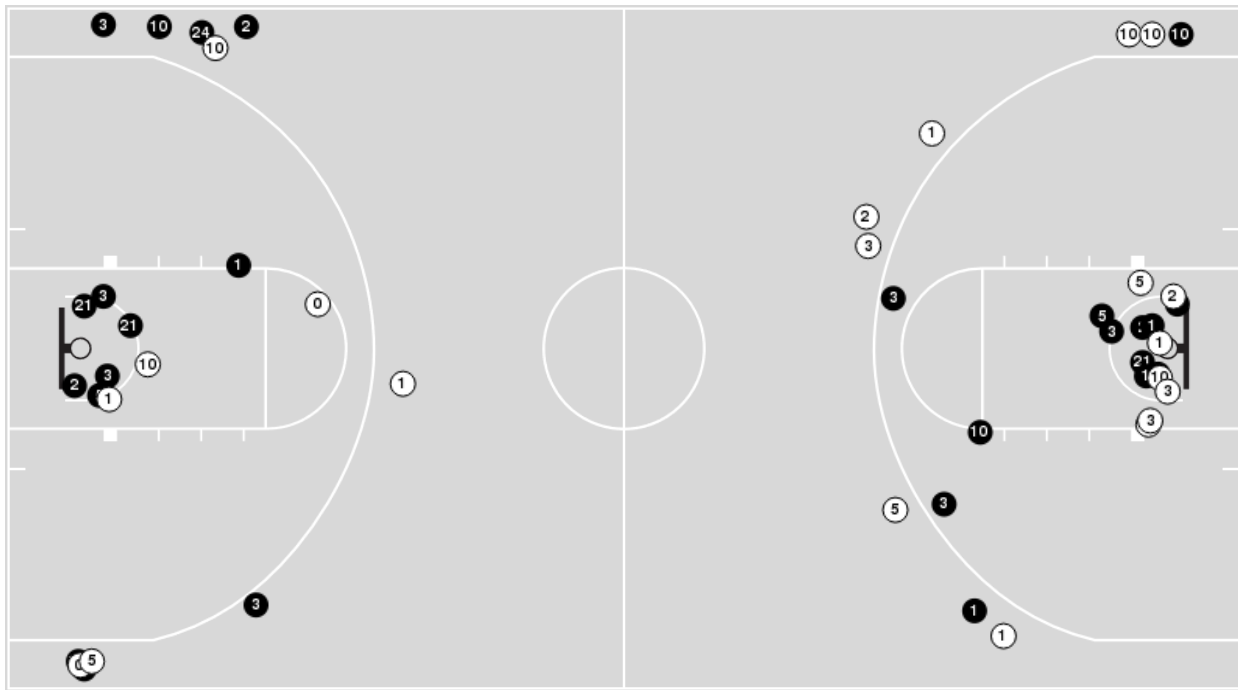

UTEP at FIU

01/19/23 Ocean Bank Convocation Center, Miami
2022-23 Women's Basketball

Game Time: 7:00 PM
Game Duration: 2:06
Attendance: 618

Officials: Scott Yabrough, Matt Krenek, Courtney Robinson

Players => AllFG Types=>AllResults=>All

FIU

All Field Goals