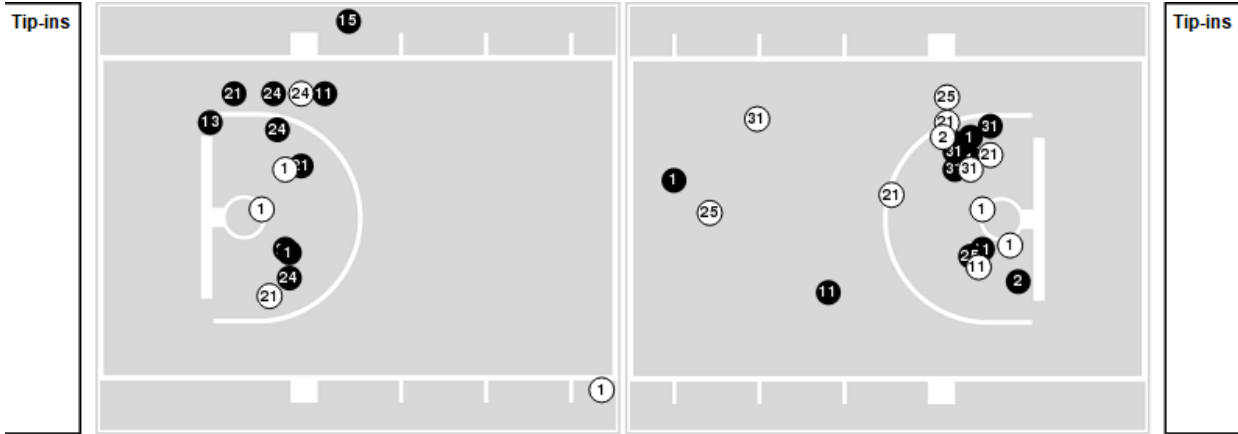

Blow Up Chart

● Made ○ Missed N - Player Number

UTEP	M/A	%
Field Goals	29/66	44
2 Points	24/47	51
3 Points	5/19	26
Free Throws	7/14	50

UTEP	M/A	%
Points in the Paint	42 (21 / 36)	58
Fast Break Points	4 (4/4)	100
Second Chance Points	14 (7/20)	35
Effective FG%	48