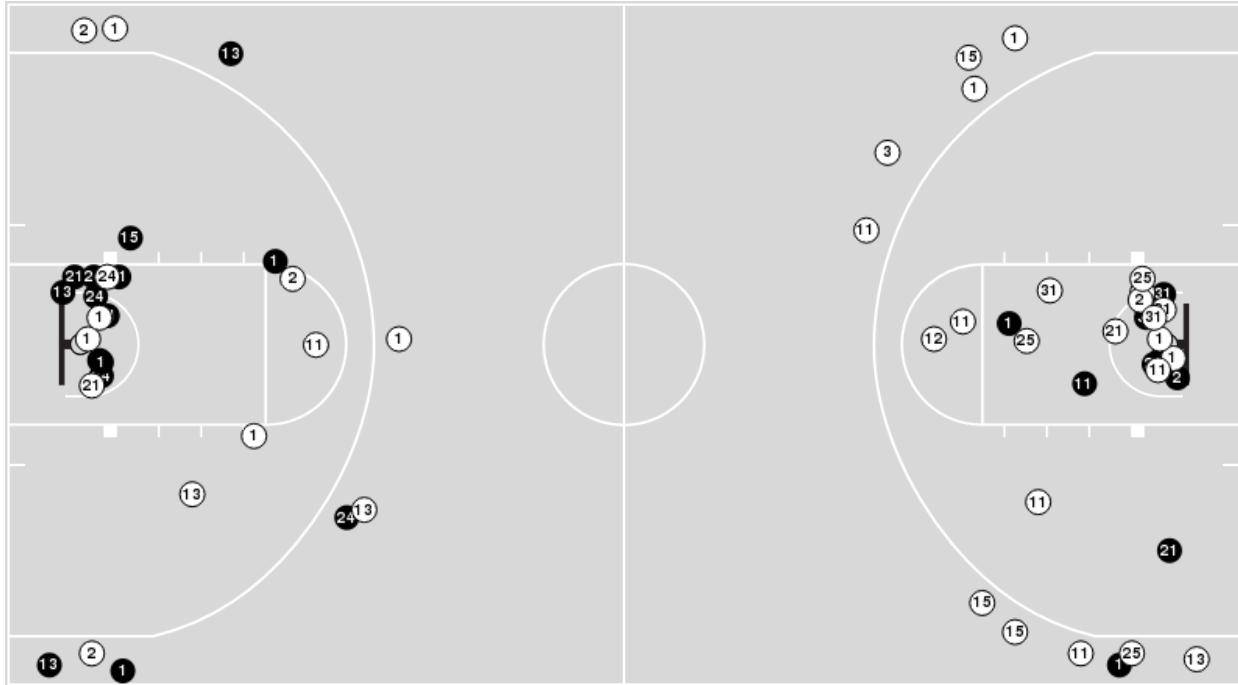

UTEP at FIU

01/19/23 Ocean Bank Convocation Center, Miami
2022-23 Women's Basketball

Game Time: 7:00 PM
Game Duration: 2:06
Attendance: 618

Officials: Scott Yabrough, Matt Krenek, Courtney Robinson

Players => 0, 1, 2, 3, 4, 10, 11, 12, 13, 15, 21, 23, 24, 25, 31 FG Types=>All Results=>All

UTEP

All Field Goals