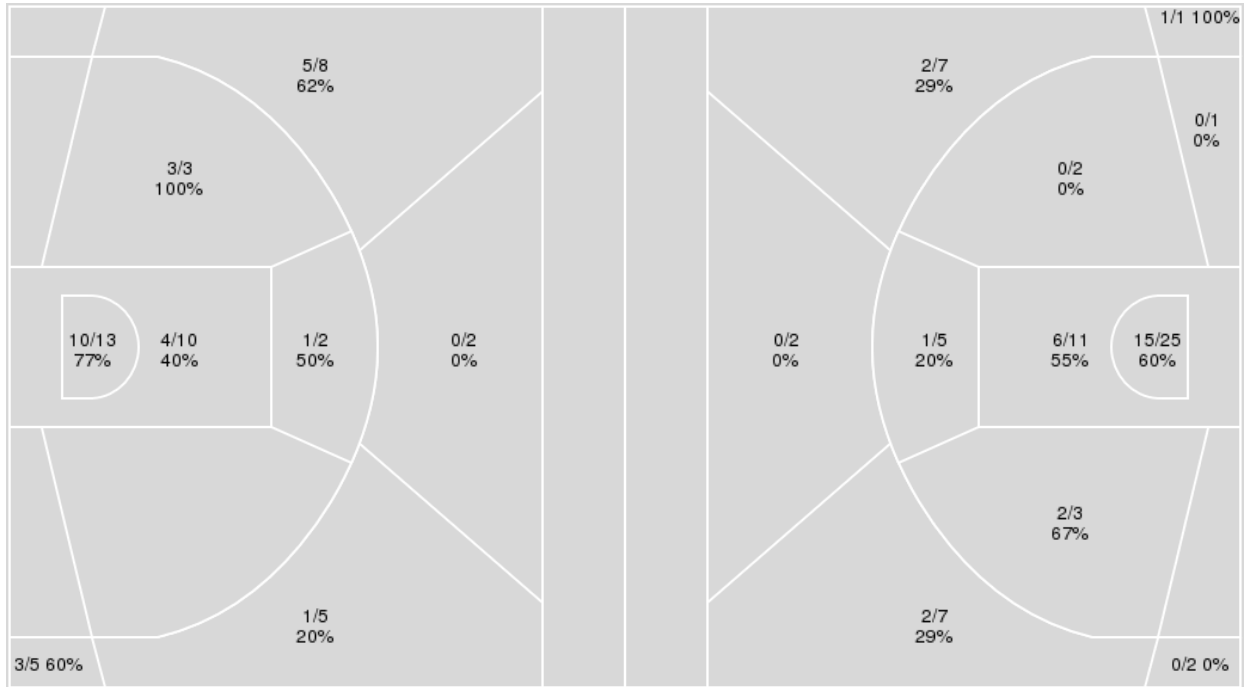

UTEP at FIU

01/19/23 Ocean Bank Convocation Center, Miami
2022-23 Women's Basketball

Game Time: 7:00 PM
Game Duration: 2:06
Attendance: 618

Officials: Scott Yabrough, Matt Krenek, Courtney Robinson

{ Players => All; } FG Types => All; Results => All;

{ Players => 0, 1, 2, 3, 4, 10, 11, 12, 13, 15, 21, 23, 24, 25, 31; } FG
Types => All; Results => All;

FIU

UTEP

FIU	M/A	%
Field Goals	27/48	56
2 Points	18/28	64
3 Points	9/20	45
Free Throws	9/18	50

UTEP	M/A	%
Field Goals	29/66	44
2 Points	24/47	51
3 Points	5/19	26
Free Throws	7/14	50