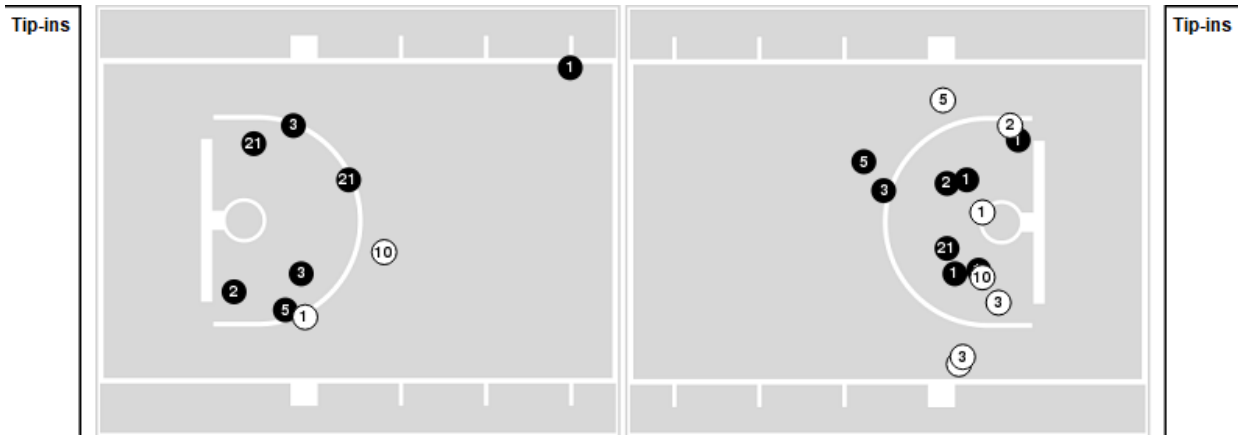

Blow Up Chart

● Made ○ Missed N - Player Number

FIU	M/A	%
Field Goals	27/48	56
2 Points	18/28	64
3 Points	9/20	45
Free Throws	9/18	50

FIU	M/A	%
Points in the Paint	28 (14 / 23)	61
Fast Break Points	2 (1/1)	100
Second Chance Points	10 (5/9)	56
Effective FG%	66