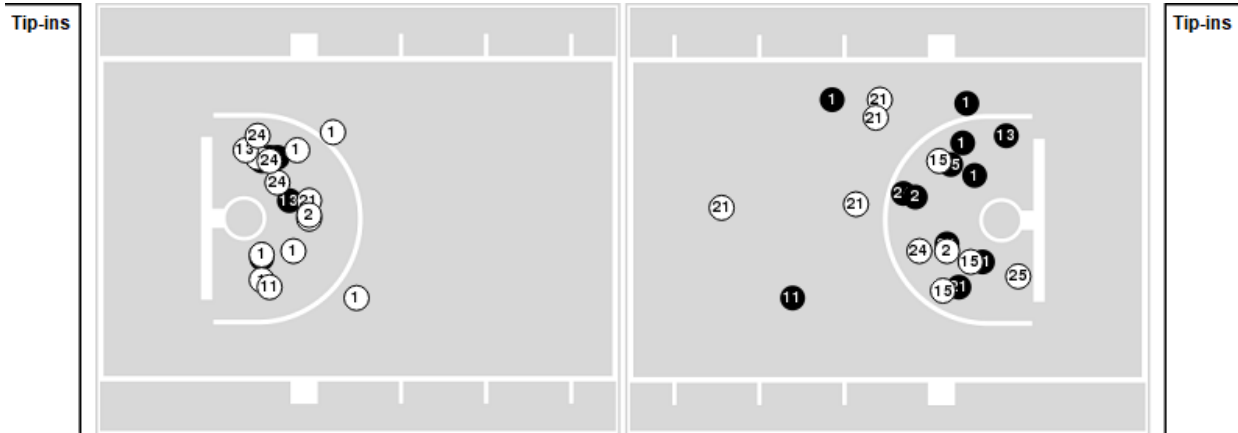

Blow Up Chart

● Made ○ Missed N - Player Number

UTEP	M/A	%
Field Goals	23/61	38
2 Points	21/54	39
3 Points	2/7	29
Free Throws	14/19	74

UTEP	M/A	%
Points in the Paint	36 (18 / 43)	42
Fast Break Points	10 (5/5)	100
Second Chance Points	24 (15/26)	58
Effective FG%	39