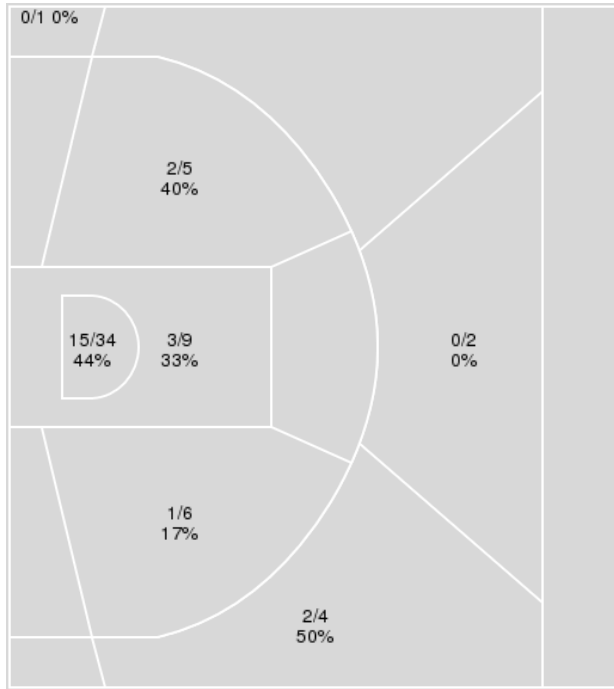

Officials: Roy Gulbeyan, Jess Martinez, Kelly Broomfield

{ Players => 0, 1, 2, 3, 4, 10, 11, 12, 13, 15, 21, 23, 24, 25, 31; } FG
Types => All; Results => All;

{ Players => 0, 1, 2, 3, 5, 11, 12, 14, 20, 22, 23, 24, 30, 32, 33, 44; } FG
Types => All; Results => All;

UTEP

Rice

UTEP	M/A	%
Field Goals	23/61	38
2 Points	21/54	39
3 Points	2/7	29
Free Throws	14/19	74

Rice	M/A	%
Field Goals	30/53	57
2 Points	22/31	71
3 Points	8/22	36
Free Throws	5/5	100