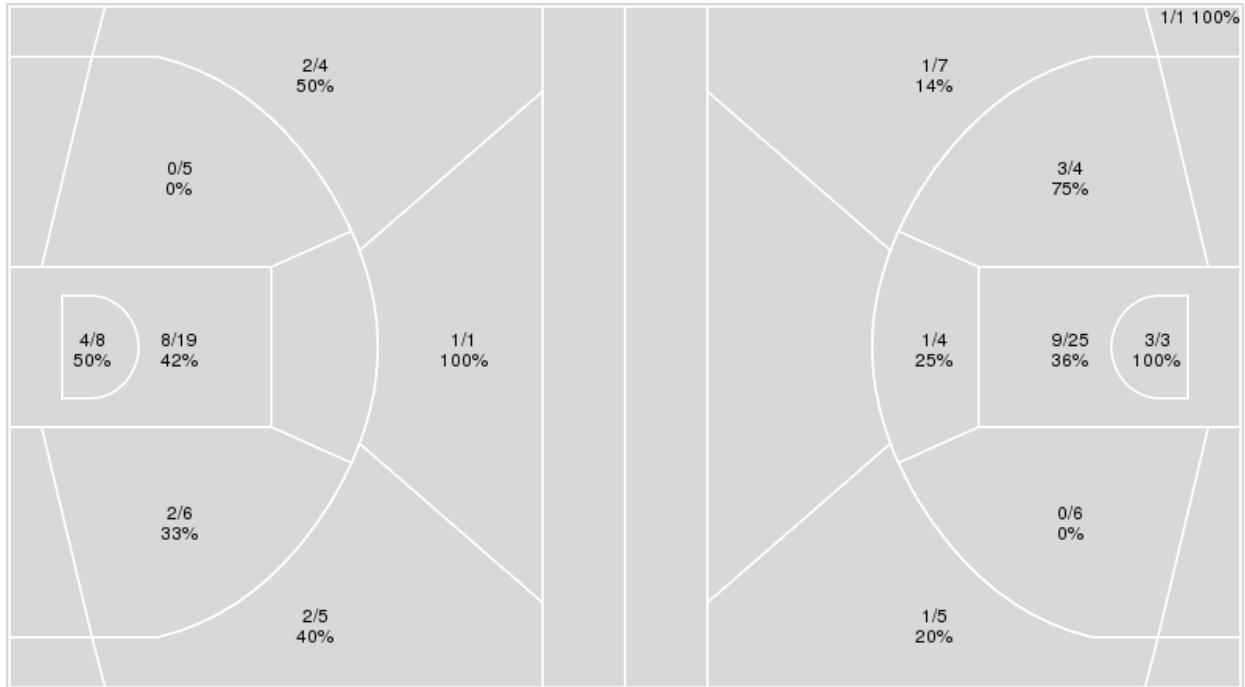

UTEP at North Texas

03/05/22 Super Pit, Denton
2021-22 Women's Basketball

Game Time: 3:00 PM
Game Duration: 2:00
Attendance: 2,266

Officials: Carla Roberts-Jeter, Jaclyn Watson, Tucker Furlow

{ Players => 0, 1, 4, 5, 10, 11, 14, 20, 21, 22, 23, 24, 33, 35, 41; } FG
Types => All; Results => All;

{ Players => 00, 2, 3, 4, 5, 10, 12, 15, 20, 21, 22, 23, 40, 55; } FG
Types => All; Results => All;

North Texas

UTEP

North Texas	M/A	%
Field Goals	19/48	40
2 Points	14/38	37
3 Points	5/10	50
Free Throws	13/20	65

UTEP	M/A	%
Field Goals	19/55	35
2 Points	16/42	38
3 Points	3/13	23
Free Throws	6/11	55