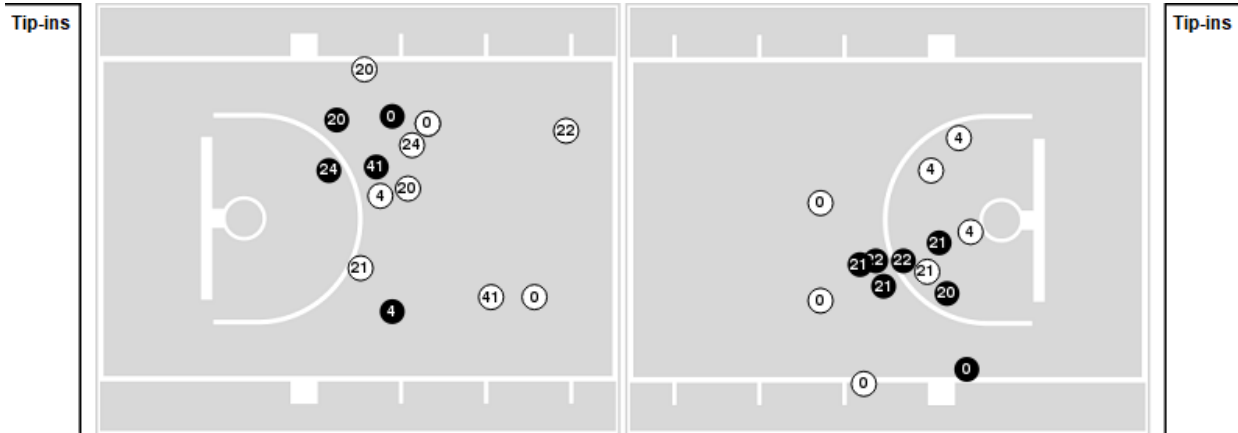

Blow Up Chart

● Made   ○ Missed   N - Player Number

North Texas	M/A	%
Field Goals	19/48	40
2 Points	14/38	37
3 Points	5/10	50
Free Throws	13/20	65

North Texas	M/A	%
Points in the Paint	24 (12 / 27)	44
Fast Break Points	4 (3/4)	75
Second Chance Points	2 (1/5)	20
Effective FG%	45