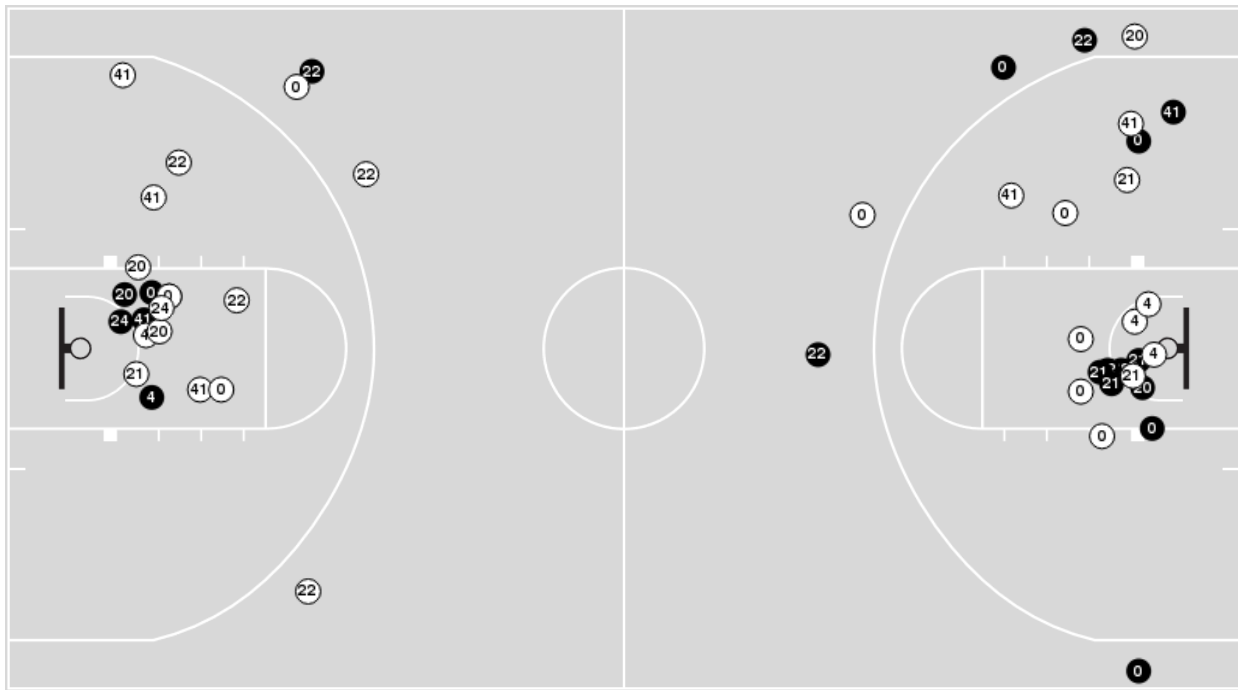

UTEP at North Texas

03/05/22 Super Pit, Denton
2021-22 Women's Basketball

Game Time: 3:00 PM
Game Duration: 2:00
Attendance: 2,266

Officials: Carla Roberts-Jeter, Jaclyn Watson, Tucker Furlow

Players => 0, 1, 4, 5, 10, 11, 14, 20, 21, 22, 23, 24, 33, 35, 41FG Types=>AllResults=>All

North Texas

All Field Goals