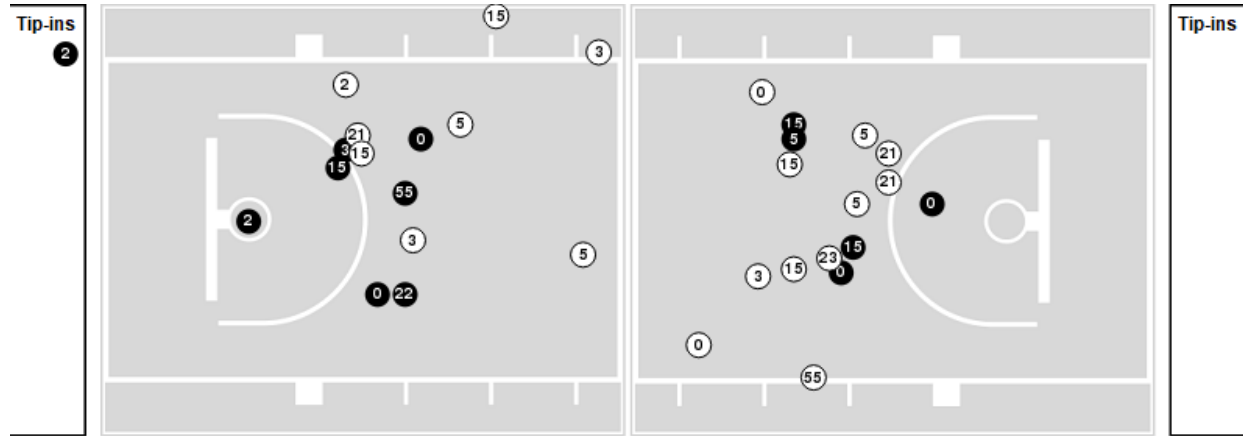

Blow Up Chart

● Made ○ Missed N - Player Number

UTEP	M/A	%
Field Goals	19/55	35
2 Points	16/42	38
3 Points	3/13	23
Free Throws	6/11	55

UTEP	M/A	%
Points in the Paint	24 (12 / 28)	43
Fast Break Points	4 (2/2)	100
Second Chance Points	8 (4/13)	31
Effective FG%	37