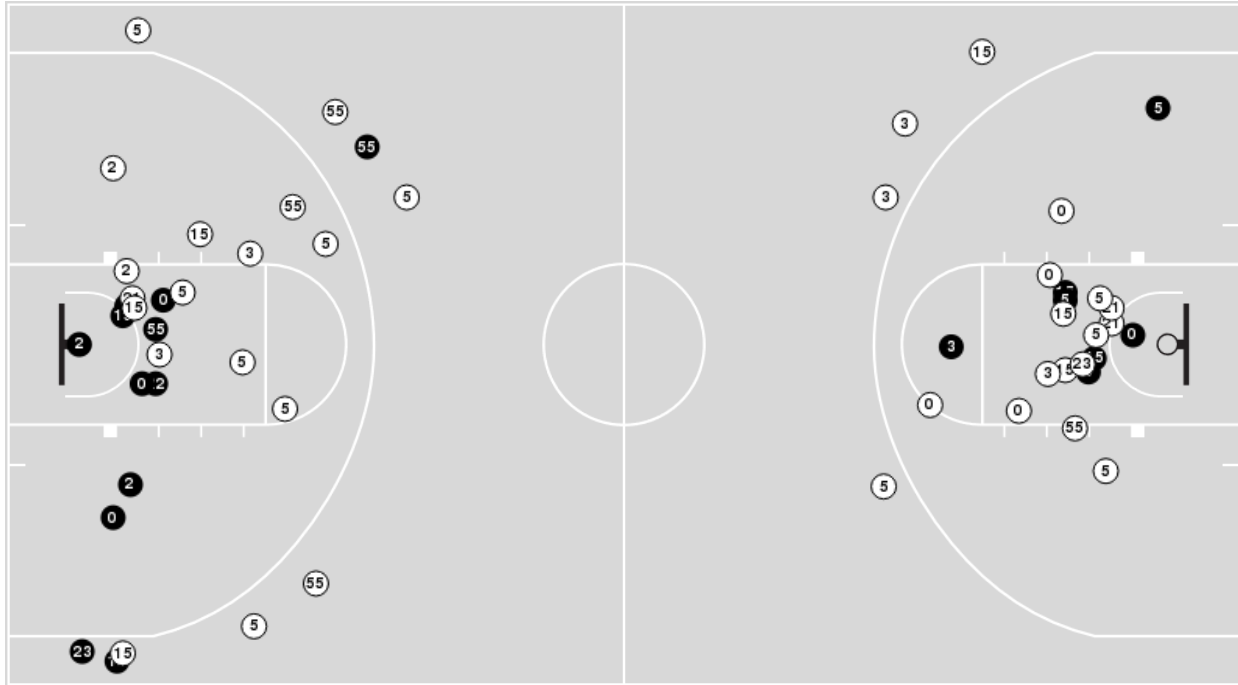

UTEP at North Texas

03/05/22 Super Pit, Denton
2021-22 Women's Basketball

Game Time: 3:00 PM
Game Duration: 2:00
Attendance: 2,266

Officials: Carla Roberts-Jeter, Jaclyn Watson, Tucker Furlow

Players => 00, 2, 3, 4, 5, 10, 12, 15, 20, 21, 22, 23, 40, 55FG Types=>AllResults=>All

UTEP

All Field Goals