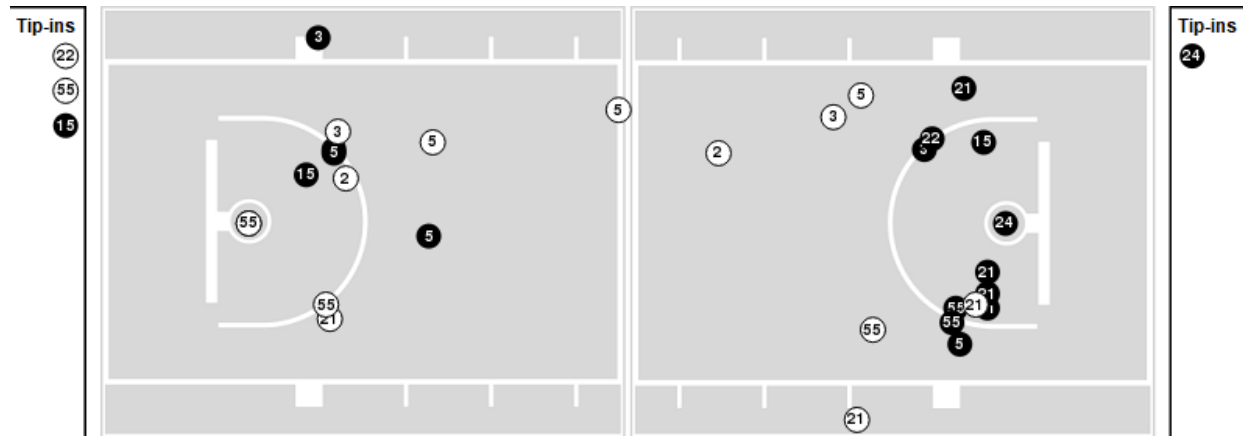

Officials: Roy Gulbeyan, Bryan Enterline, Demoya Williams

Players => 0, 2, 3, 4, 5, 10, 12, 15, 20, 21, 22, 23, 24, 55FG Types=>AllResults=>All

UTEP

All Field Goals

Blow Up Chart

● Made ○ Missed N - Player Number