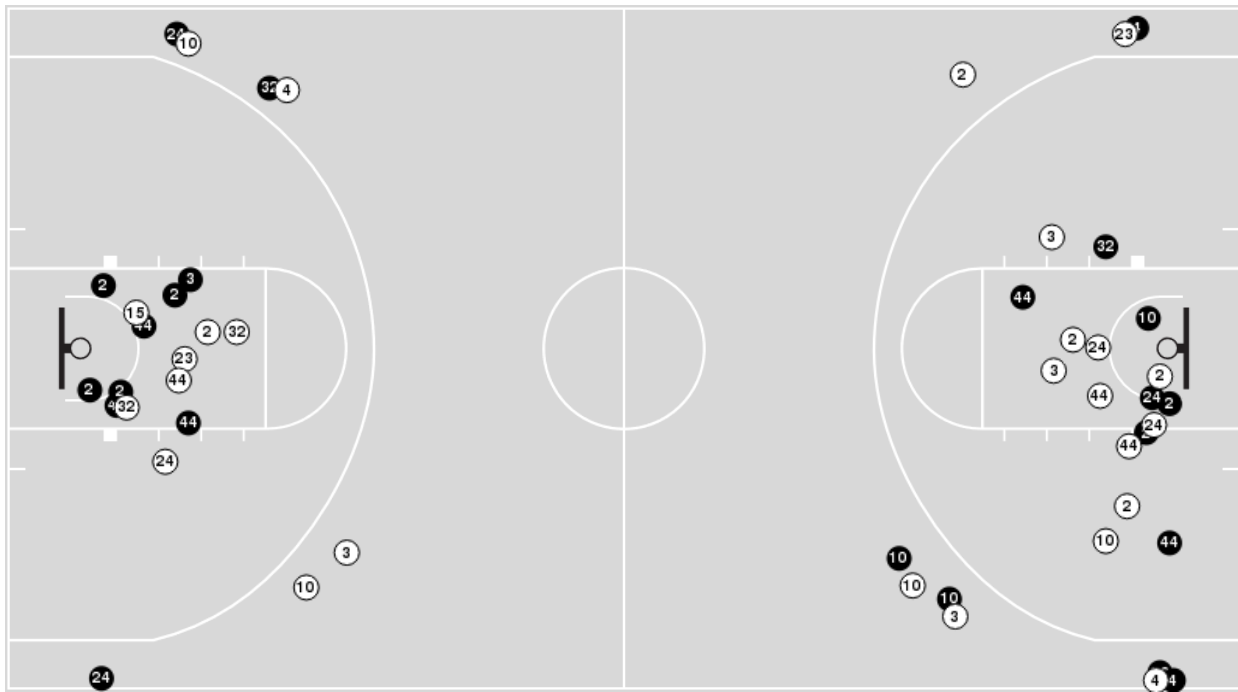

Officials: Roy Gulbeyan, Bryan Enterline, Demoya Williams

Players => 1, 2, 3, 4, 10, 12, 14, 15, 23, 24, 32, 33, 44FG Types=>AllResults=>All

Louisiana Tech

All Field Goals