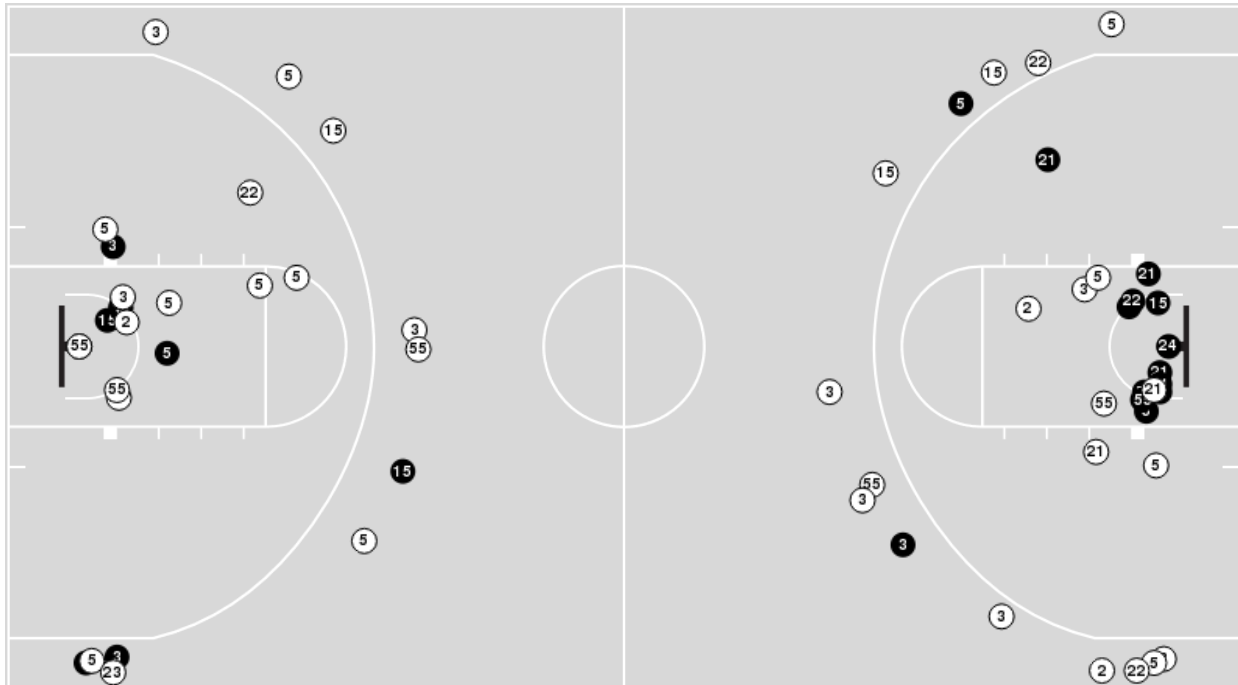

Officials: Roy Gulbeyan, Bryan Enterline, Demoya Williams

Players => 0, 2, 3, 4, 5, 10, 12, 15, 20, 21, 22, 23, 24, 55FG Types=>AllResults=>All

UTEP

All Field Goals