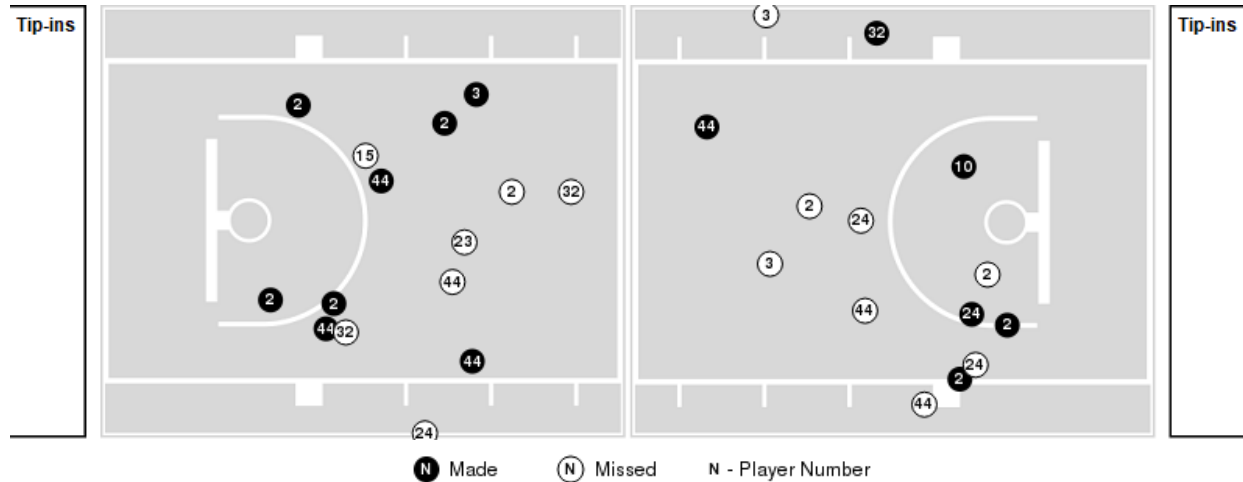

Officials: Roy Gulbeyan, Bryan Enterline, Demoya Williams

Players => 1, 2, 3, 4, 10, 12, 14, 15, 23, 24, 32, 33, 44FG Types=>AllResults=>All

Louisiana Tech

All Field Goals

Blow Up Chart

● Made ○ Missed N - Player Number