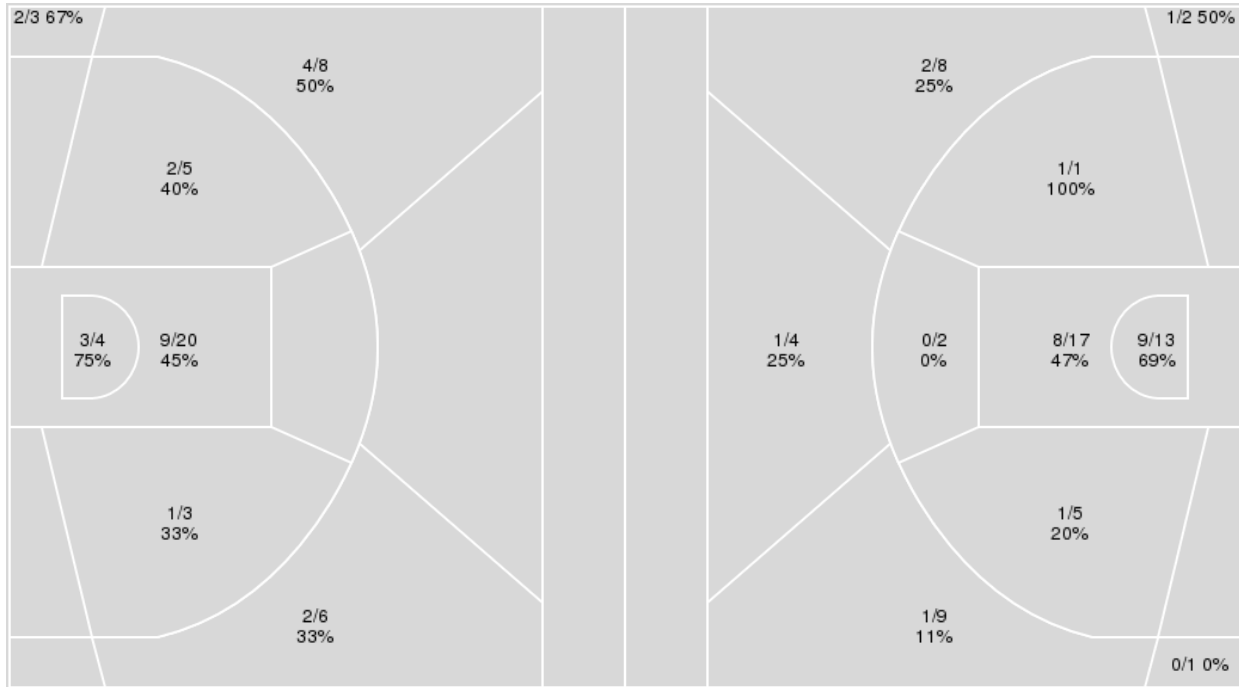

Officials: Roy Gulbeyan, Bryan Enterline, Demoya Williams

{ Players => 1, 2, 3, 4, 10, 12, 14, 15, 23, 24, 32, 33, 44; } FG Types => All; Results => All;

{ Players => 0, 2, 3, 4, 5, 10, 12, 15, 20, 21, 22, 23, 24, 55; } FG Types => All; Results => All;

Louisiana Tech

UTEP

Louisiana Tech	M/A	%
Field Goals	23/49	47
2 Points	15/32	47
3 Points	8/17	47
Free Throws	14/15	93

UTEP	M/A	%
Field Goals	24/62	39
2 Points	19/38	50
3 Points	5/24	21
Free Throws	12/14	86