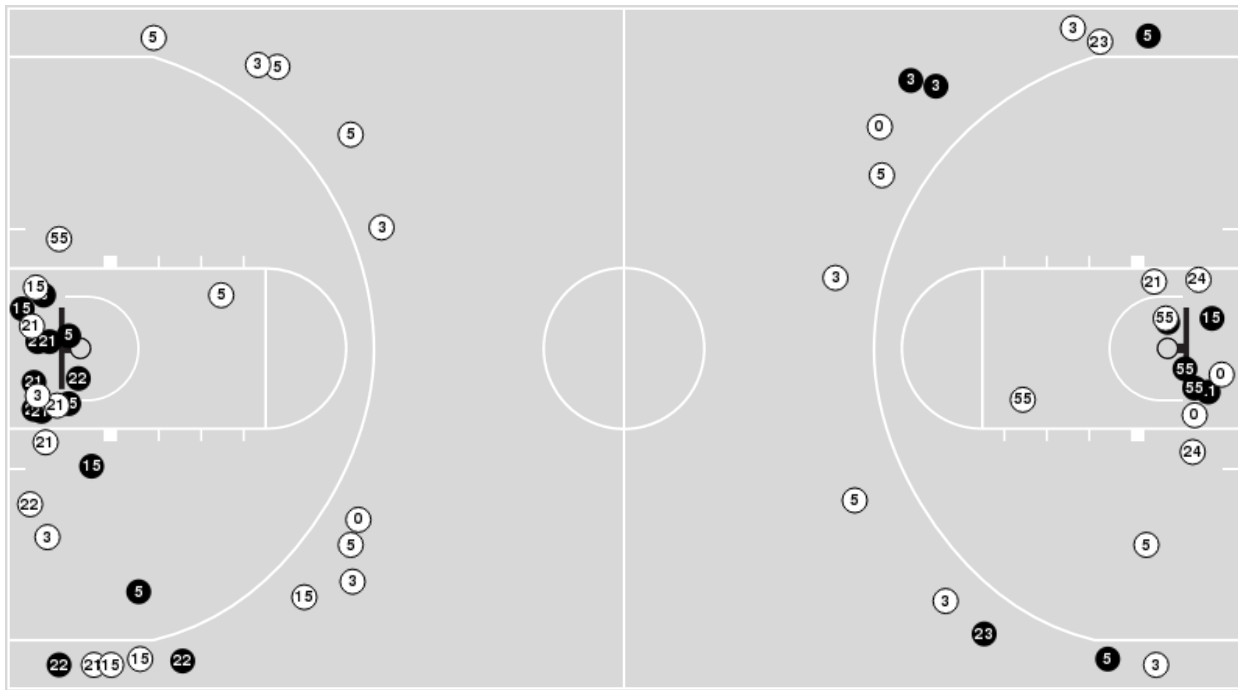

Rice at UTEP

02/05/22 Don Haskins Center, El Paso
2021-22 Women's Basketball

Game Time: 1:00 PM
Game Duration: 1:53
Attendance: 1,165

Officials: Eric Koch, Rochelle Bennett, Jess Martinez

Players => 0, 2, 3, 4, 5, 10, 12, 15, 20, 21, 22, 23, 24, 55FG Types=>AllResults=>All

UTEP

All Field Goals