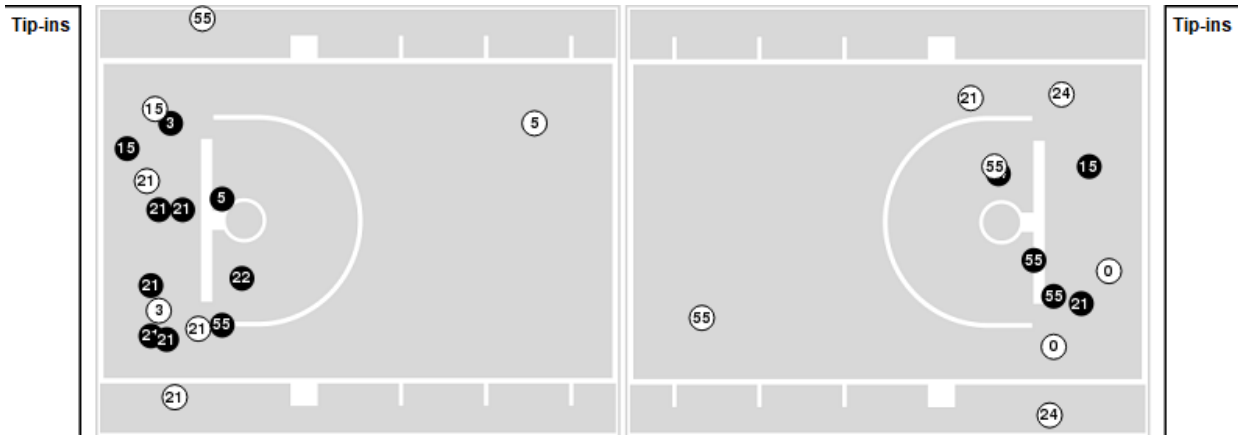

Blow Up Chart

● Made ○ Missed N - Player Number

UTEP	M/A	%
Field Goals	24/61	39
2 Points	17/35	49
3 Points	7/26	27
Free Throws	14/17	82

UTEP	M/A	%
Points in the Paint	30 (15 / 26)	58
Fast Break Points	5 (4/5)	80
Second Chance Points	22 (13/21)	62
Effective FG%	45