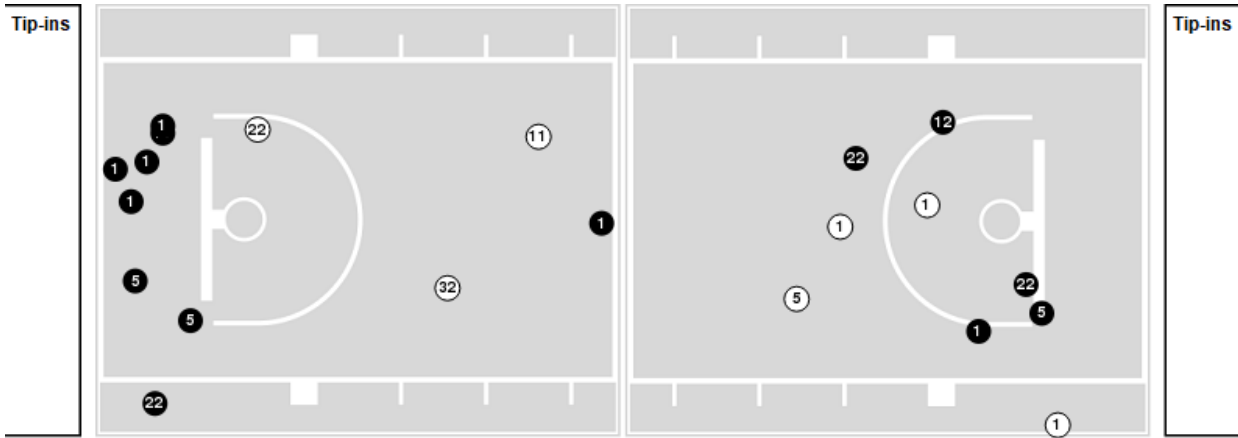

Blow Up Chart

● Made ○ Missed N - Player Number

Rice	M/A	%
Field Goals	24/49	49
2 Points	17/32	53
3 Points	7/17	41
Free Throws	17/21	81

Rice	M/A	%
Points in the Paint	26 (13 / 19)	68
Fast Break Points	12 (9/11)	82
Second Chance Points	12 (7/11)	64
Effective FG%	56