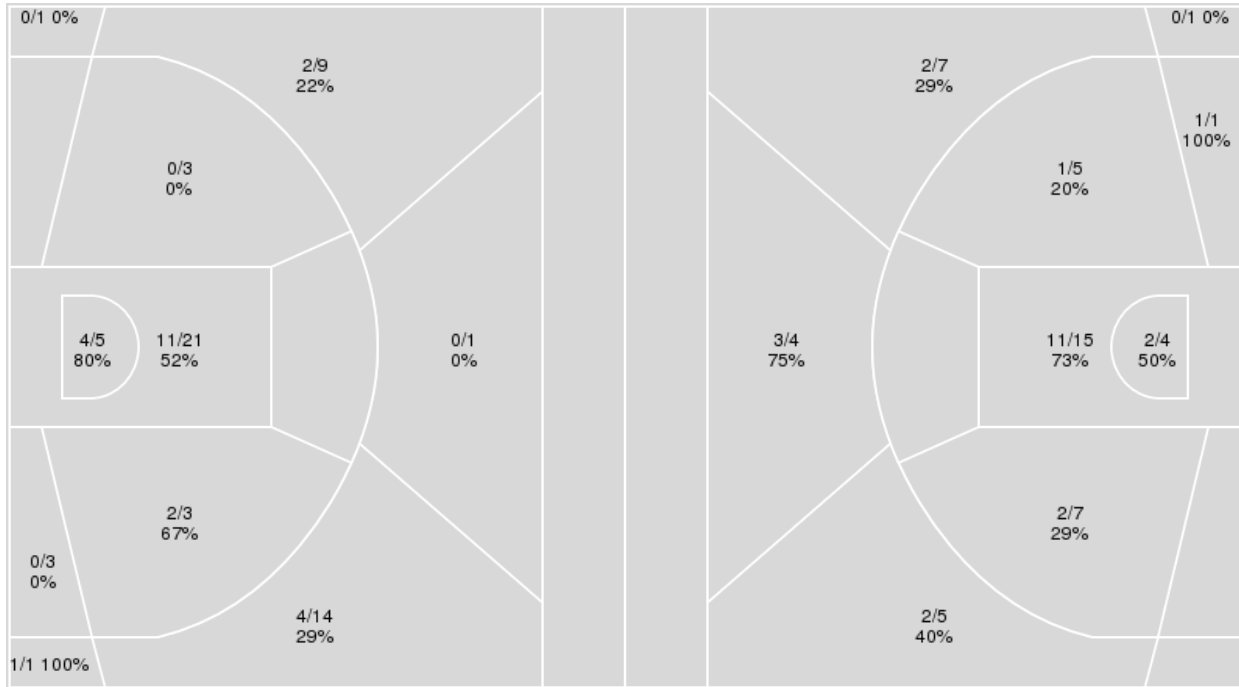

Rice at UTEP

02/05/22 Don Haskins Center, El Paso
2021-22 Women's Basketball

Game Time: 1:00 PM
Game Duration: 1:53
Attendance: 1,165

Officials: Eric Koch, Rochelle Bennett, Jess Martinez

{ Players => 0, 2, 3, 4, 5, 10, 12, 15, 20, 21, 22, 23, 24, 55; } FG Types => All; Results => All;

{ Players => 0, 1, 3, 5, 10, 11, 12, 14, 21, 22, 32, 51; } FG Types => All; Results => All;

UTEP

Rice

UTEP	M/A	%
Field Goals	24/61	39
2 Points	17/35	49
3 Points	7/26	27
Free Throws	14/17	82

Rice	M/A	%
Field Goals	24/49	49
2 Points	17/32	53
3 Points	7/17	41
Free Throws	17/21	81