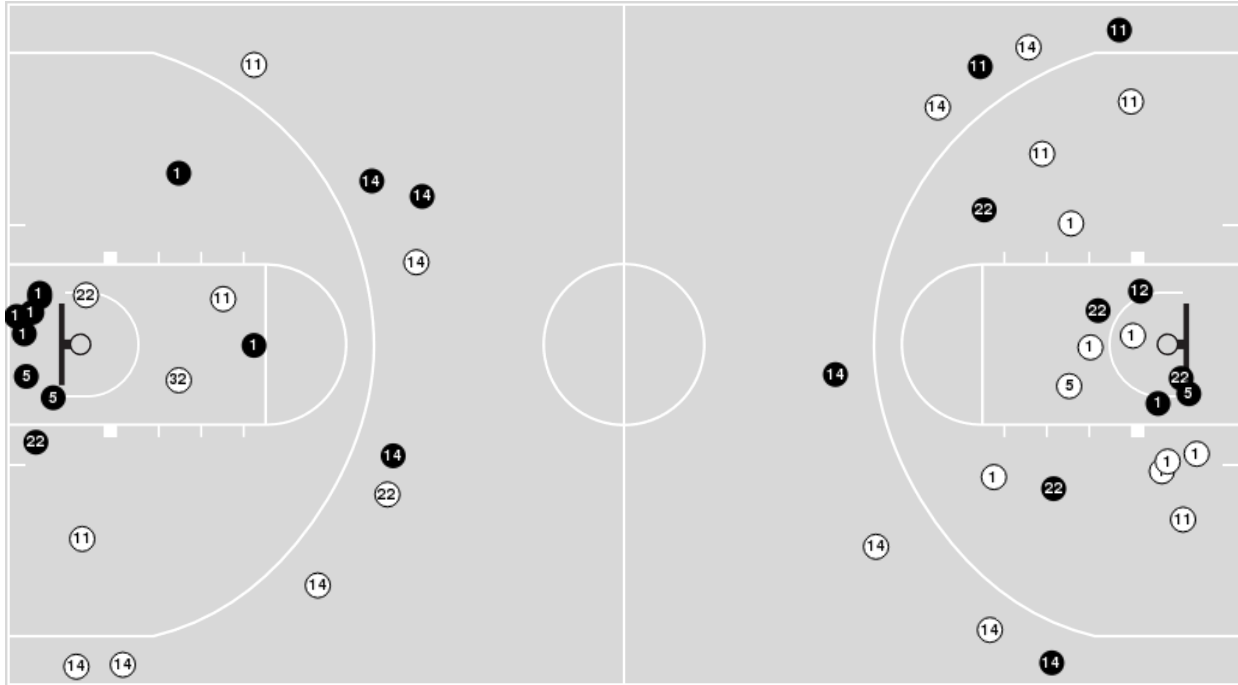

Rice at UTEP

02/05/22 Don Haskins Center, El Paso
2021-22 Women's Basketball

Officials: Eric Koch, Rochelle Bennett, Jess Martinez

Players => 0, 1, 3, 5, 10, 11, 12, 14, 21, 22, 32, 51 FG Types=>AllResults=>All

Rice

All Field Goals