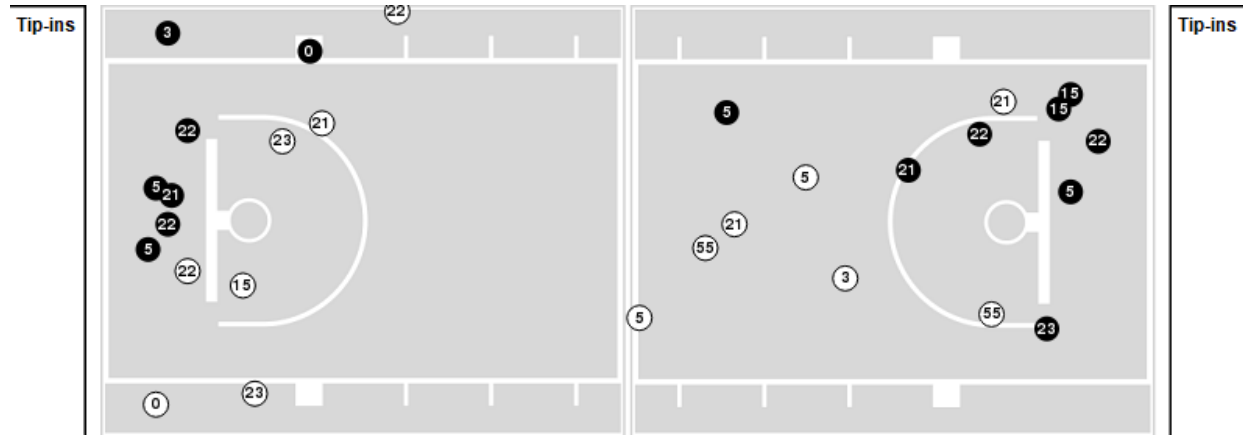

Blow Up Chart

● Made   ○ Missed   N - Player Number

UTEP	M/A	%
Field Goals	24/48	50
2 Points	18/37	49
3 Points	6/11	55
Free Throws	21/26	81

UTEP	M/A	%
Points in the Paint	26 (13 / 24)	54
Fast Break Points	14 (8/9)	89
Second Chance Points	13 (6/8)	75
Effective FG%	56