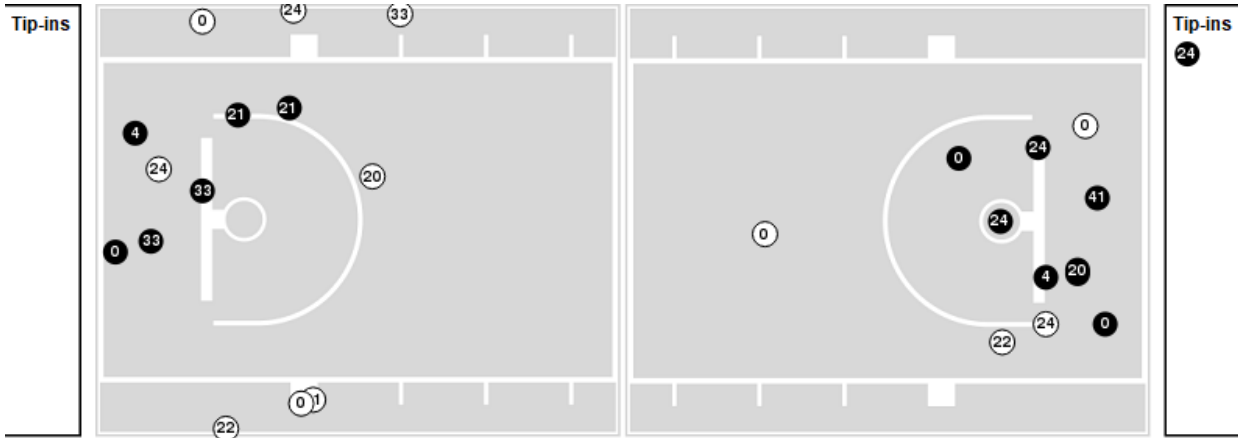

Blow Up Chart

● Made ○ Missed N - Player Number

UNT	M/A	%
Field Goals	24/55	44
2 Points	20/38	53
3 Points	4/17	24
Free Throws	10/15	67

UNT	M/A	%
Points in the Paint	28 (14 / 20)	70
Fast Break Points	2 (1/1)	100
Second Chance Points	16 (9/12)	75
Effective FG%	47