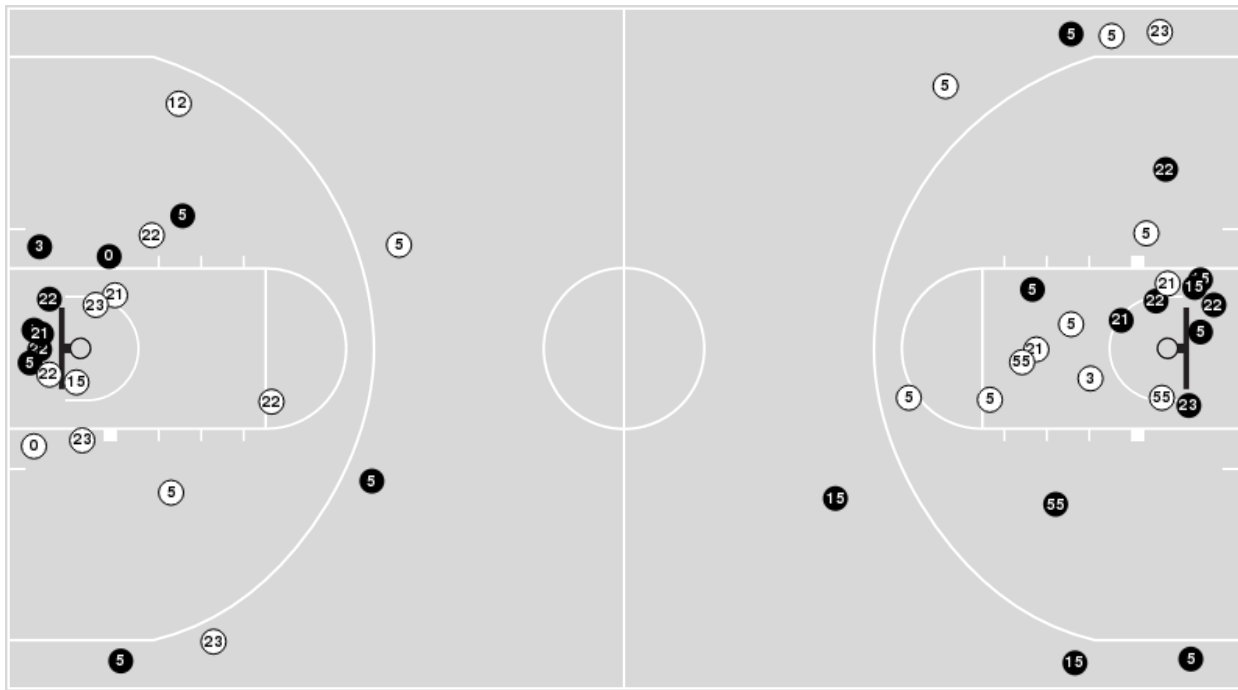

UNT at UTEP

02/03/22 Don Haskins Center, El Paso
2021-22 Women's Basketball

Game Time: 7:00 PM
Game Duration: 1:49
Attendance: 675

Officials: Bill Larence, Metta Christensen, Tiffany Bridges

Players => 0, 2, 3, 4, 5, 10, 12, 15, 20, 21, 22, 23, 24, 55FG Types=>AllResults=>All

UTEP

All Field Goals