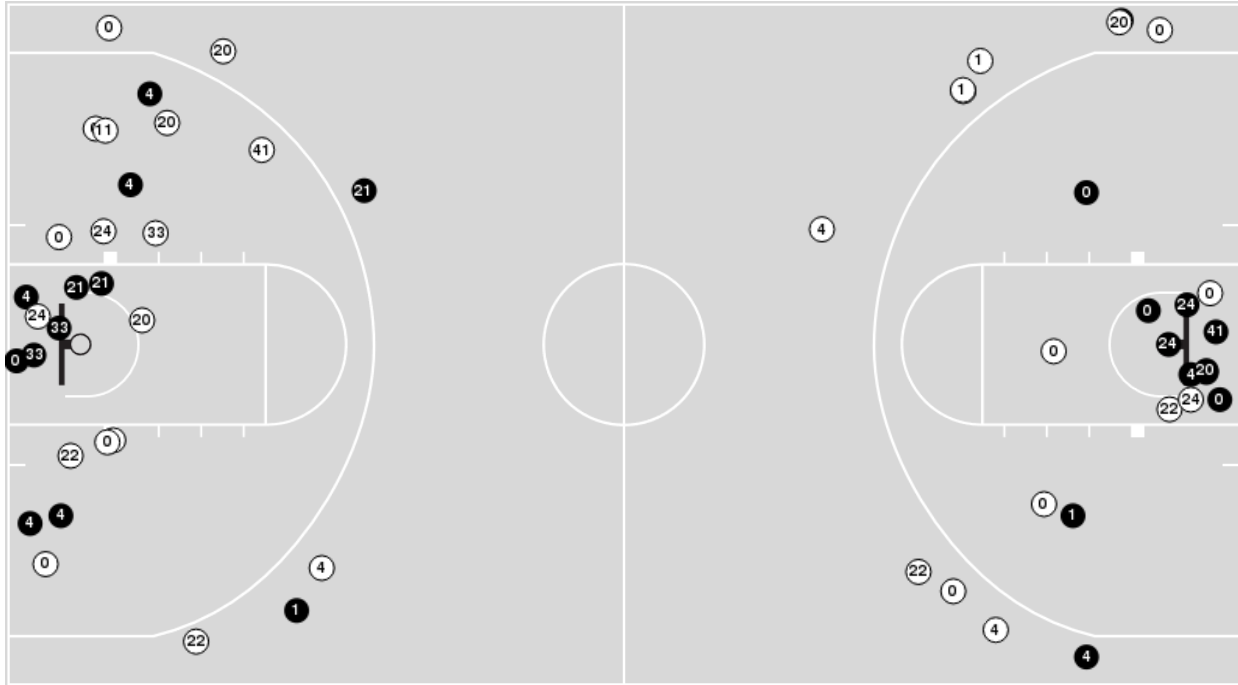

Players => 0, 1, 4, 5, 10, 11, 14, 20, 21, 22, 23, 24, 33, 35, 41FG Types=>AllResults=>All

UNT

All Field Goals