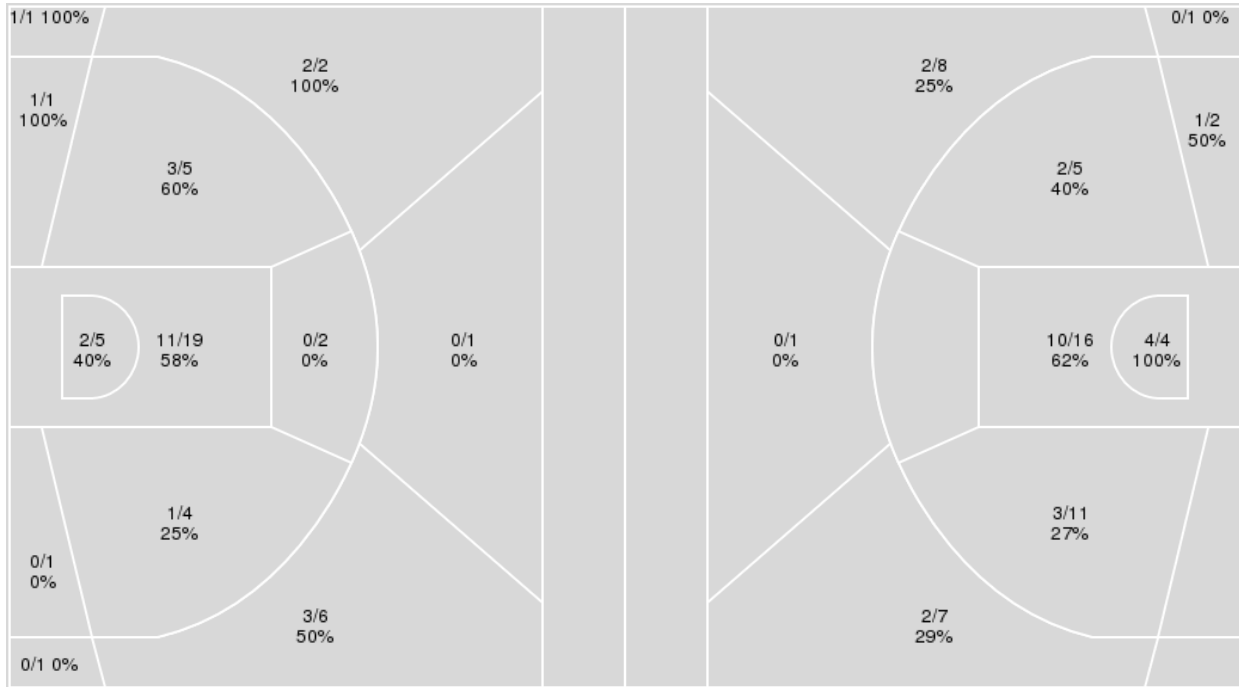

UNT at UTEP

02/03/22 Don Haskins Center, El Paso
2021-22 Women's Basketball

Game Time: 7:00 PM
Game Duration: 1:49
Attendance: 675

Officials: Bill Larence, Metta Christensen, Tiffany Bridges

{ Players => 0, 2, 3, 4, 5, 10, 12, 15, 20, 21, 22, 23, 24, 55; } FG Types => All; Results => All;

{ Players => 0, 1, 4, 5, 10, 11, 14, 20, 21, 22, 23, 24, 33, 35, 41; } FG Types => All; Results => All;

UTEP

UNT

UTEP	M/A	%
Field Goals	24/48	50
2 Points	18/37	49
3 Points	6/11	55
Free Throws	21/26	81

UNT	M/A	%
Field Goals	24/55	44
2 Points	20/38	53
3 Points	4/17	24
Free Throws	10/15	67