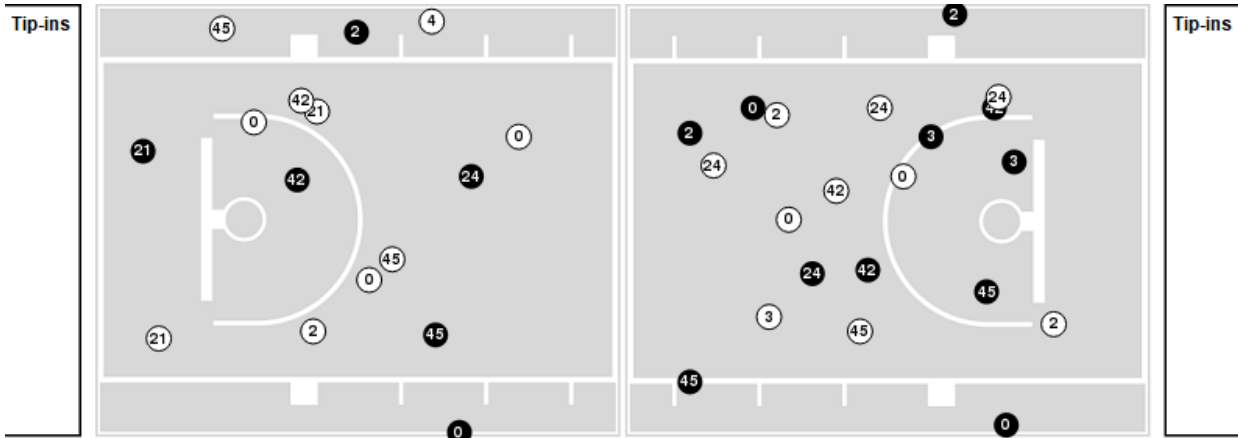

Blow Up Chart

● Made ○ Missed N - Player Number

USM	M/A	%
Field Goals	31/72	43
2 Points	24/56	43
3 Points	7/16	44
Free Throws	10/13	77

USM	M/A	%
Points in the Paint	24 (12 / 30)	40
Fast Break Points	5 (4/5)	80
Second Chance Points	15 (8/18)	44
Effective FG%	48