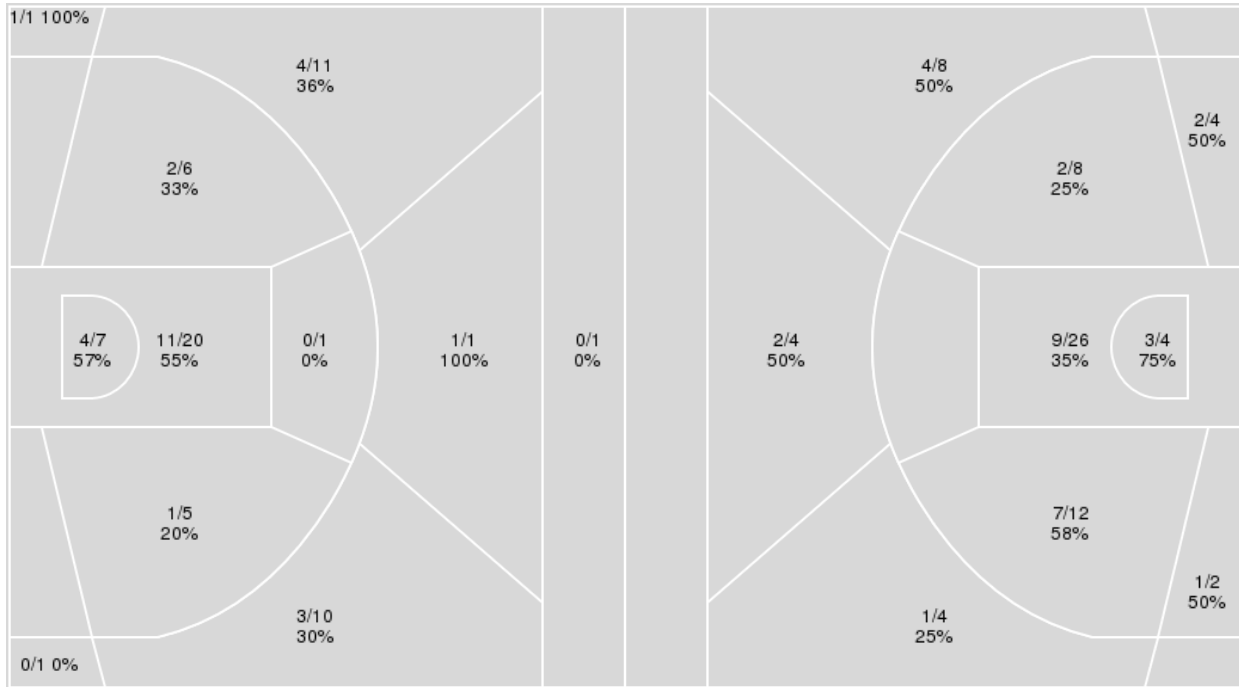

USM at UTEP

02/19/22 Don Haskins Center, El Paso
2021-22 Women's Basketball

Officials: Chaney Muench, Demoya Williams, Travis Jones

{ Players => 0, 2, 3, 4, 5, 10, 12, 15, 20, 21, 22, 23, 24, 55; } FG Types
=> All; Results => All;

{ Players => 0, 2, 3, 4, 5, 12, 15, 21, 22, 23, 24, 30, 35, 42, 45; } FG
Types => All; Results => All;

UTEP

USM

UTEP	M/A	%
Field Goals	27/64	42
2 Points	18/39	46
3 Points	9/25	36
Free Throws	23/34	68

USM	M/A	%
Field Goals	31/72	43
2 Points	24/56	43
3 Points	7/16	44
Free Throws	10/13	77