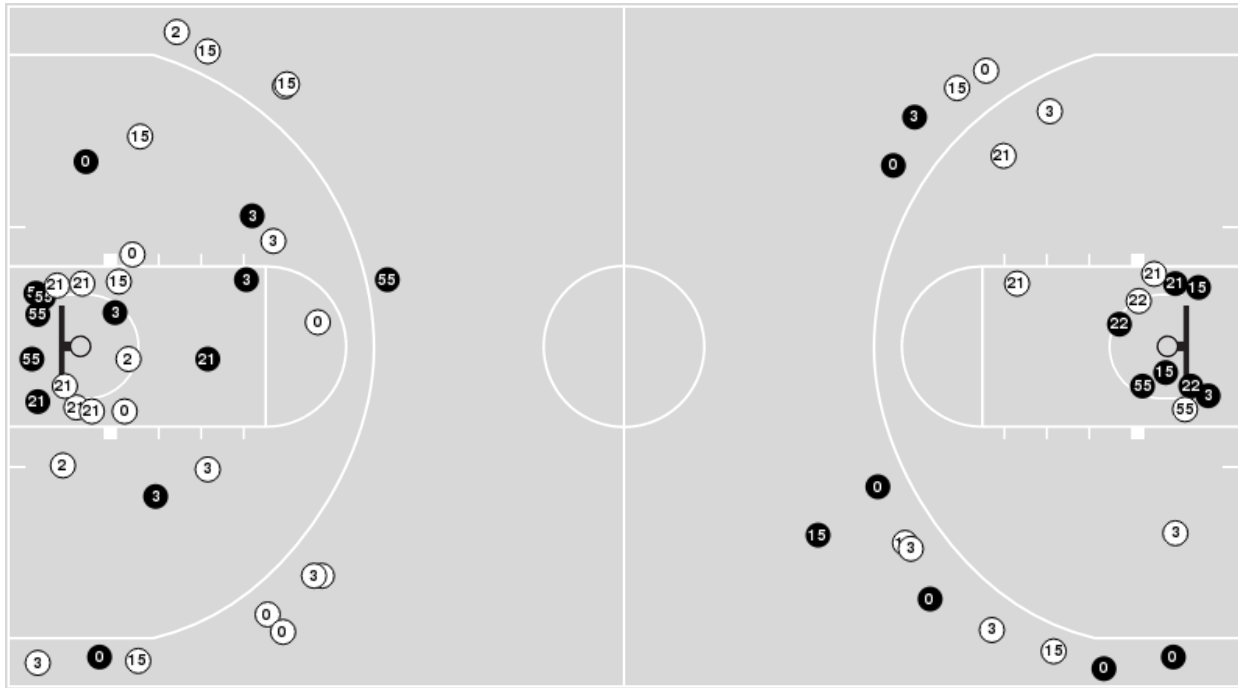

USM at UTEP

02/19/22 Don Haskins Center, El Paso
2021-22 Women's Basketball

Officials: Chaney Muench, Demoya Williams, Travis Jones

Players => 0, 2, 3, 4, 5, 10, 12, 15, 20, 21, 22, 23, 24, 55FG Types=>AllResults=>All

UTEP

All Field Goals