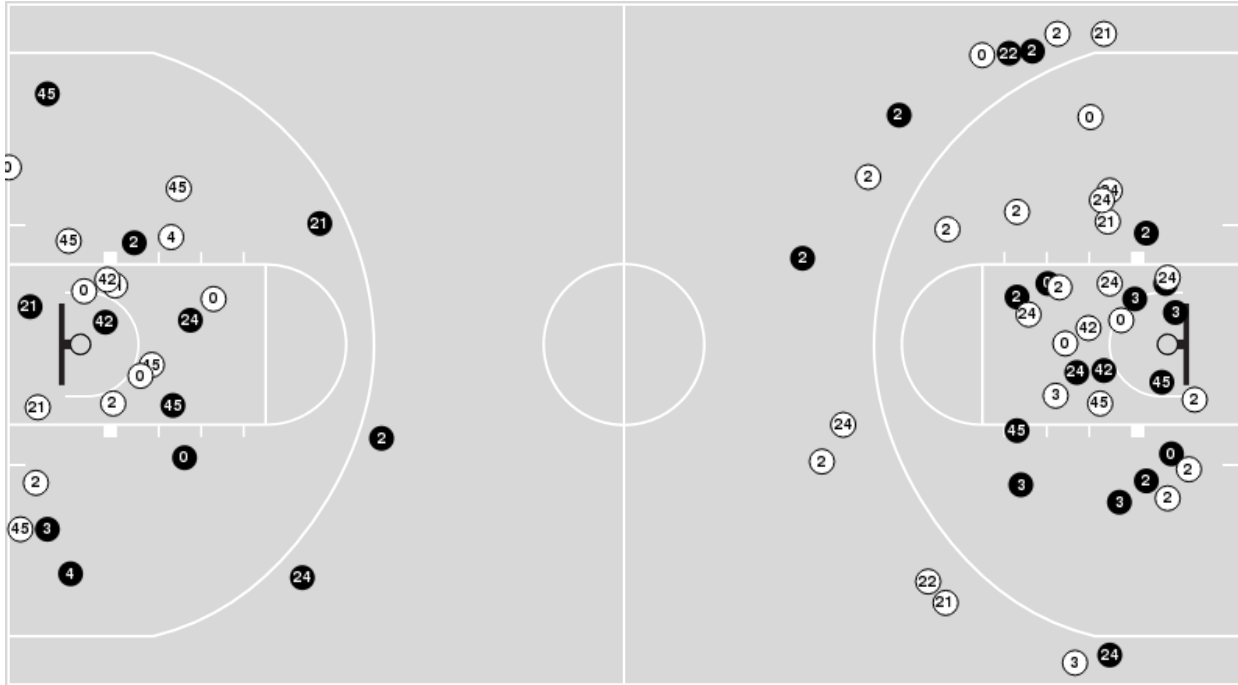

Players => 0, 2, 3, 4, 5, 12, 15, 21, 22, 23, 24, 30, 35, 42, 45 FG Types=>All Results=>All

USM

All Field Goals