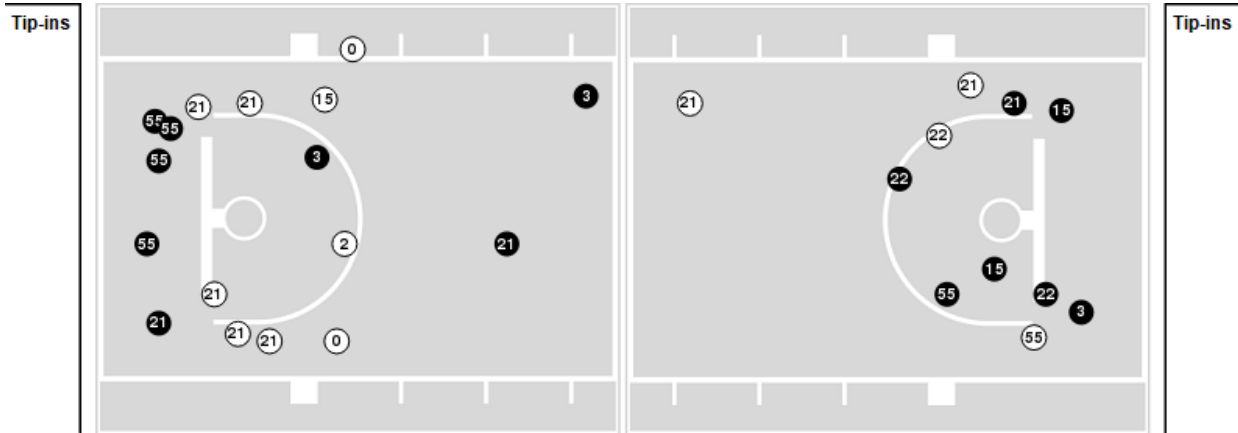

Blow Up Chart

● Made   ○ Missed   N - Player Number

UTEP	M/A	%
Field Goals	27/64	42
2 Points	18/39	46
3 Points	9/25	36
Free Throws	23/34	68

UTEP	M/A	%
Points in the Paint	30 (15 / 27)	56
Fast Break Points	18 (13/16)	81
Second Chance Points	13 (7/15)	47
Effective FG%	49