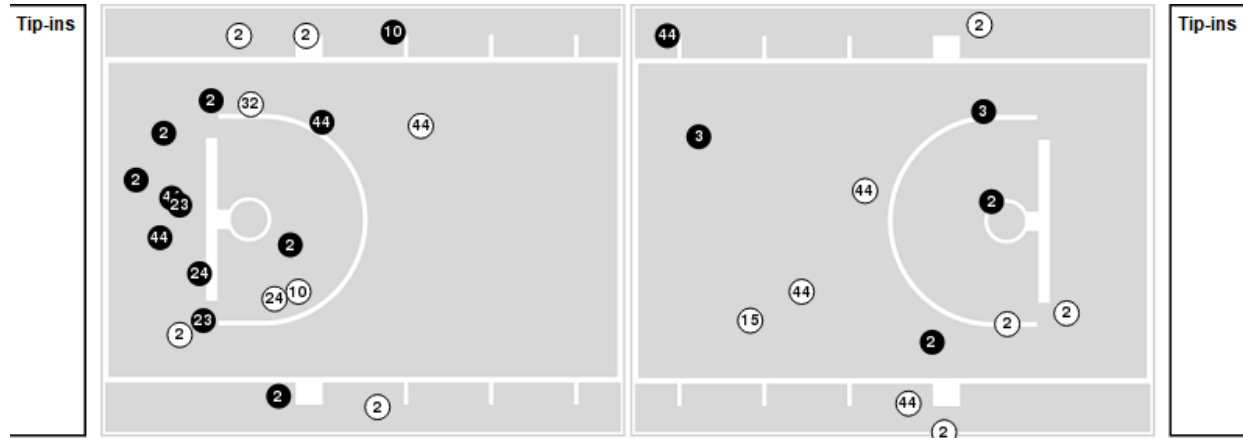

Blow Up Chart

● Made   ○ Missed   N - Player Number

LA Tech	M/A	%
Field Goals	27/53	51
2 Points	24/45	53
3 Points	3/8	38
Free Throws	20/23	87

LA Tech	M/A	%
Points in the Paint	28 (14 / 24)	58
Fast Break Points	11 (8/9)	89
Second Chance Points	10 (7/11)	64
Effective FG%	54