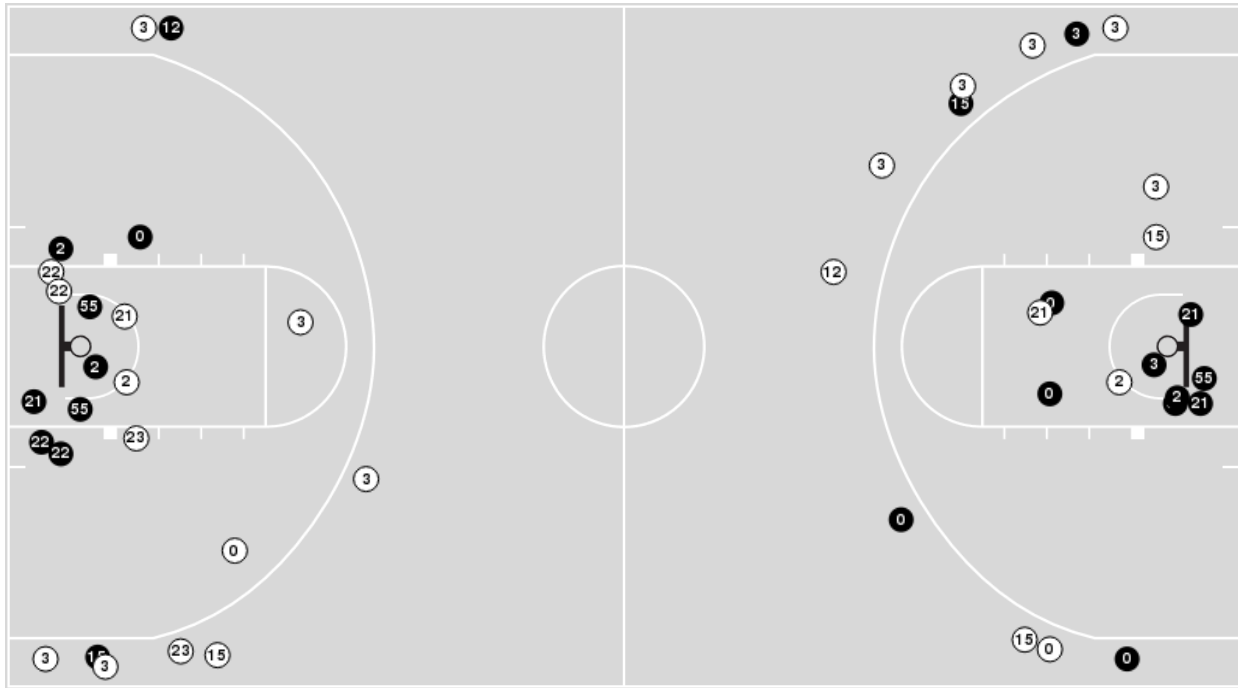

Players => 0, 2, 3, 4, 5, 10, 12, 15, 20, 21, 22, 23, 24, 55FG Types=>AllResults=>All

UTEP

All Field Goals