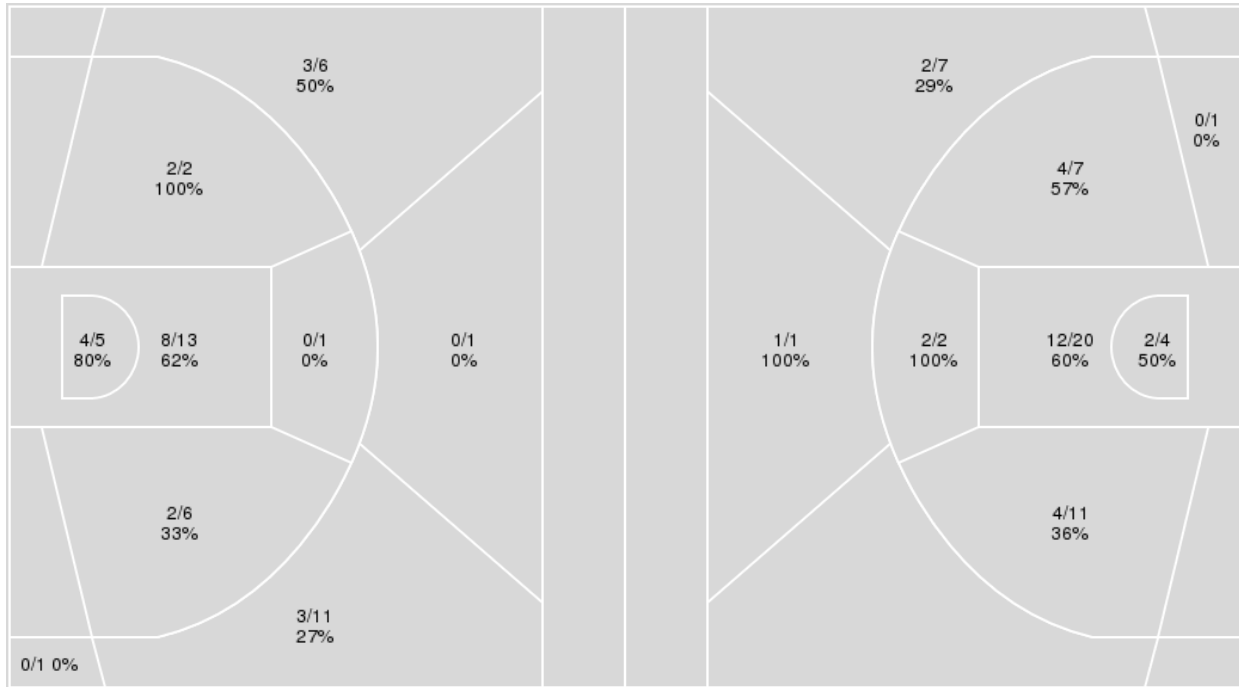

LA Tech at UTEP

02/17/22 Don Haskins Center, El Paso
2021-22 Women's Basketball

Officials: Scott Yarbrough, Metta Christensen, Xiomara Cruz

{ Players => 0, 2, 3, 4, 5, 10, 12, 15, 20, 21, 22, 23, 24, 55; } FG Types { Players => All; } FG Types => All; Results => All;
=> All; Results => All;

UTEP

LA Tech

UTEP	M/A	%
Field Goals	22/46	48
2 Points	16/27	59
3 Points	6/19	32
Free Throws	10/12	83

LA Tech	M/A	%
Field Goals	27/53	51
2 Points	24/45	53
3 Points	3/8	38
Free Throws	20/23	87