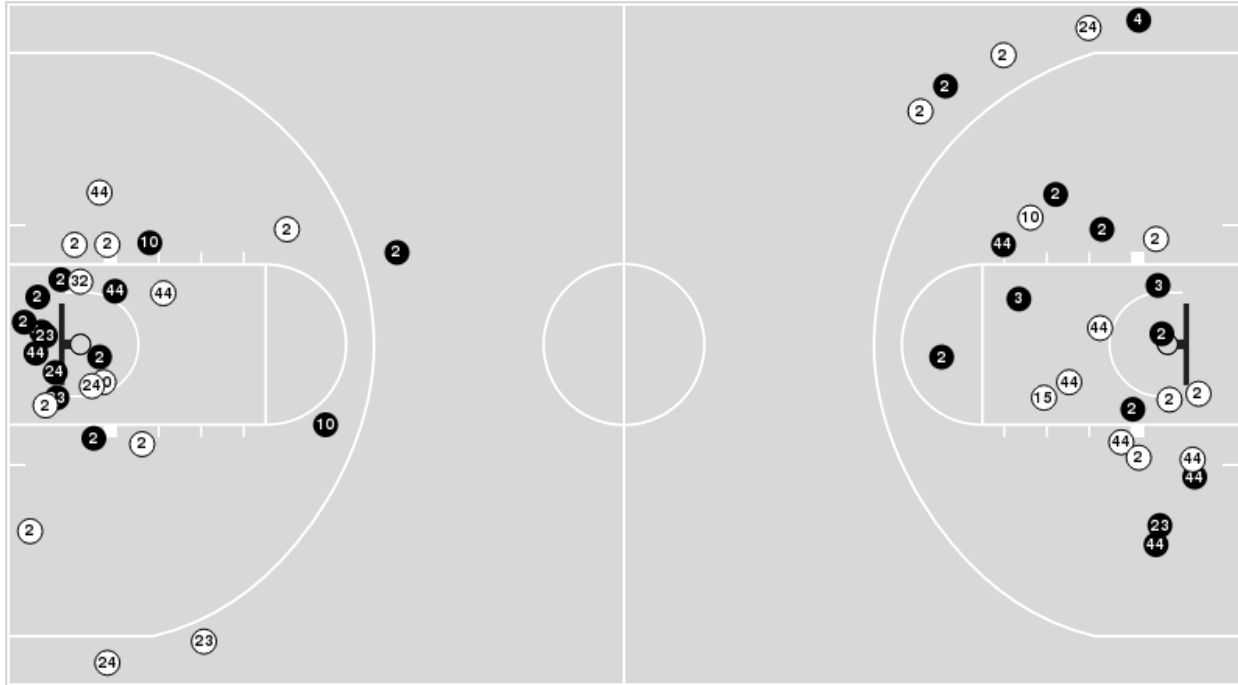

Officials: Scott Yarbrough, Metta Christensen, Xiomara Cruz

Players => AllFG Types=>AllResults=>All
LA Tech

All Field Goals