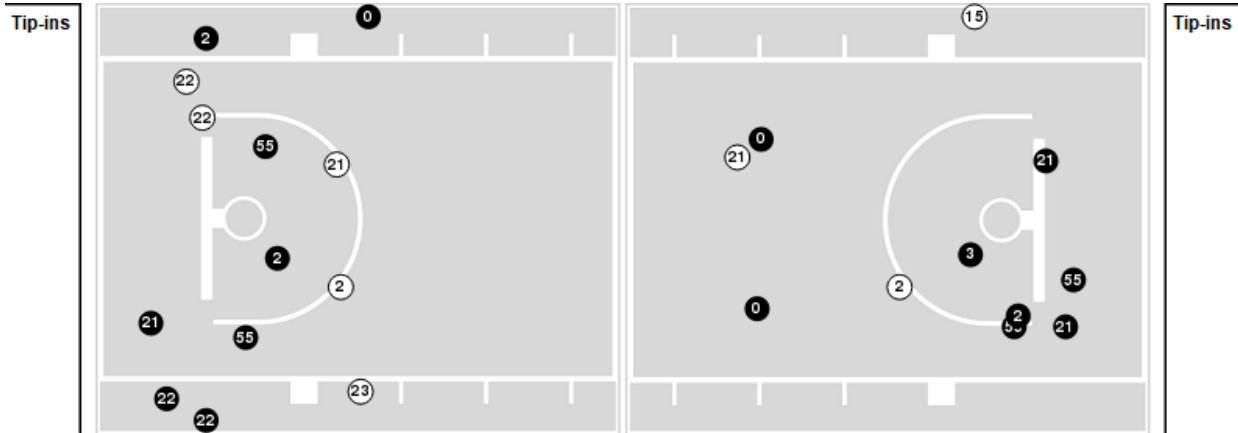

Blow Up Chart

● Made ○ Missed N - Player Number

UTEP	M/A	%
Field Goals	22/46	48
2 Points	16/27	59
3 Points	6/19	32
Free Throws	10/12	83

UTEP	M/A	%
Points in the Paint	24 (12 / 18)	67
Fast Break Points	6 (3/3)	100
Second Chance Points	4 (2/5)	40
Effective FG%	54