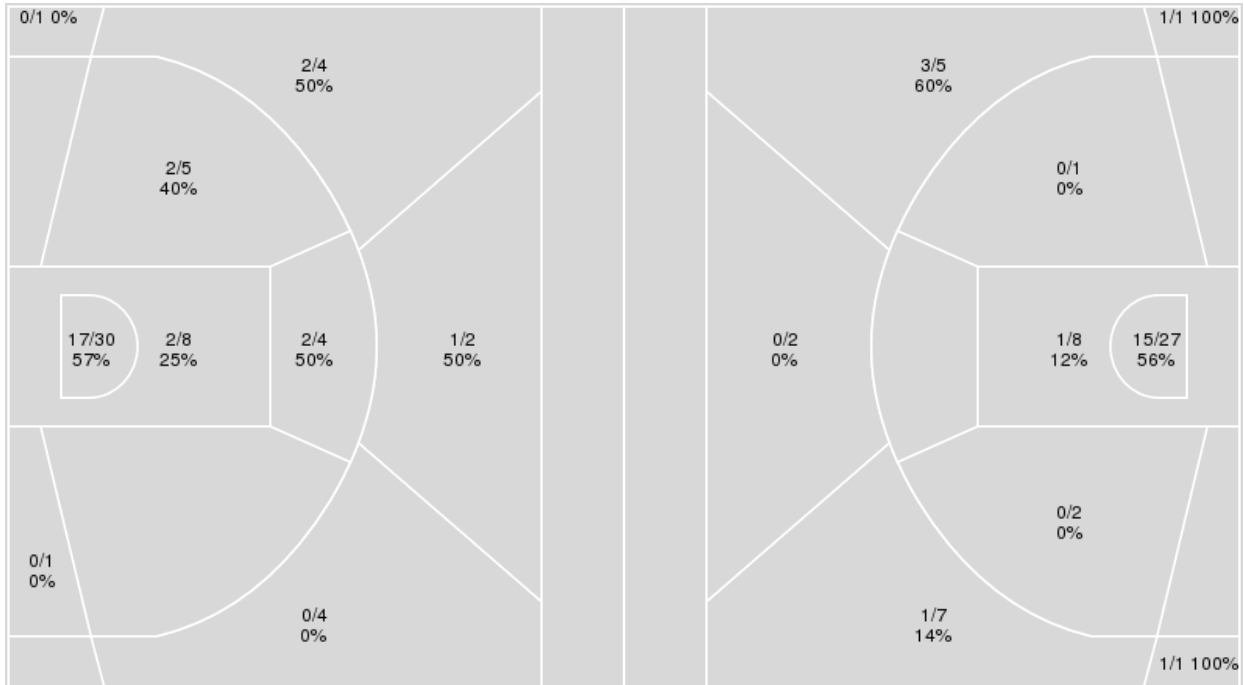

Officials: Scott Osborne, Kaili Kimura, Michaela Fox

{ Players => All; } FG Types => All; Results => All;

{ Players => All; } FG Types => All; Results => All;

Air Force

UTEP

Air Force	M/A	%
Field Goals	26/59	44
2 Points	23/48	48
3 Points	3/11	27
Free Throws	8/14	57

UTEP	M/A	%
Field Goals	22/54	41
2 Points	16/38	42
3 Points	6/16	38
Free Throws	10/15	67