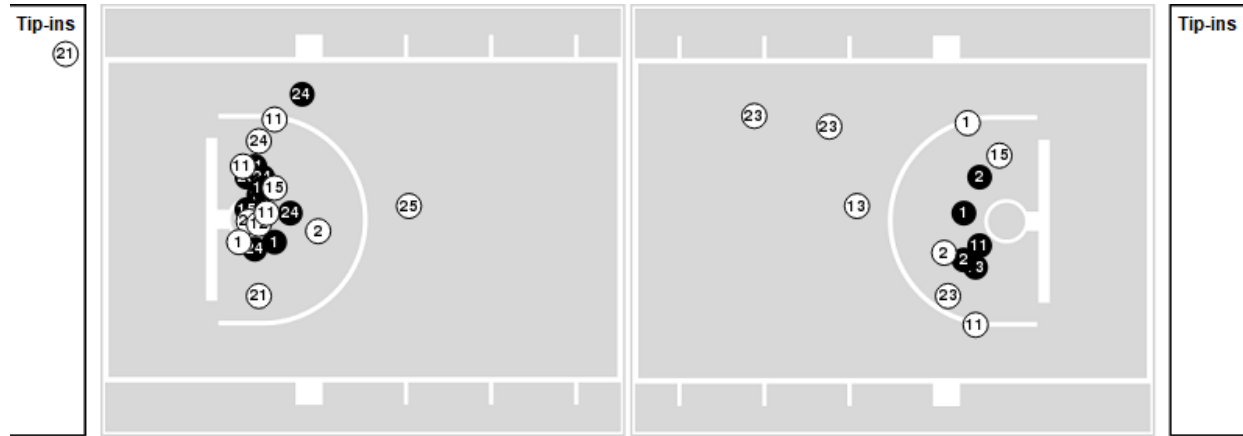

Blow Up Chart

● Made   ○ Missed   N - Player Number

UTEP	M/A	%
Field Goals	22/54	41
2 Points	16/38	42
3 Points	6/16	38
Free Throws	10/15	67

UTEP	M/A	%
Points in the Paint	32 (16 / 35)	46
Fast Break Points	5 (4/6)	67
Second Chance Points	9 (6/12)	50
Effective FG%	46