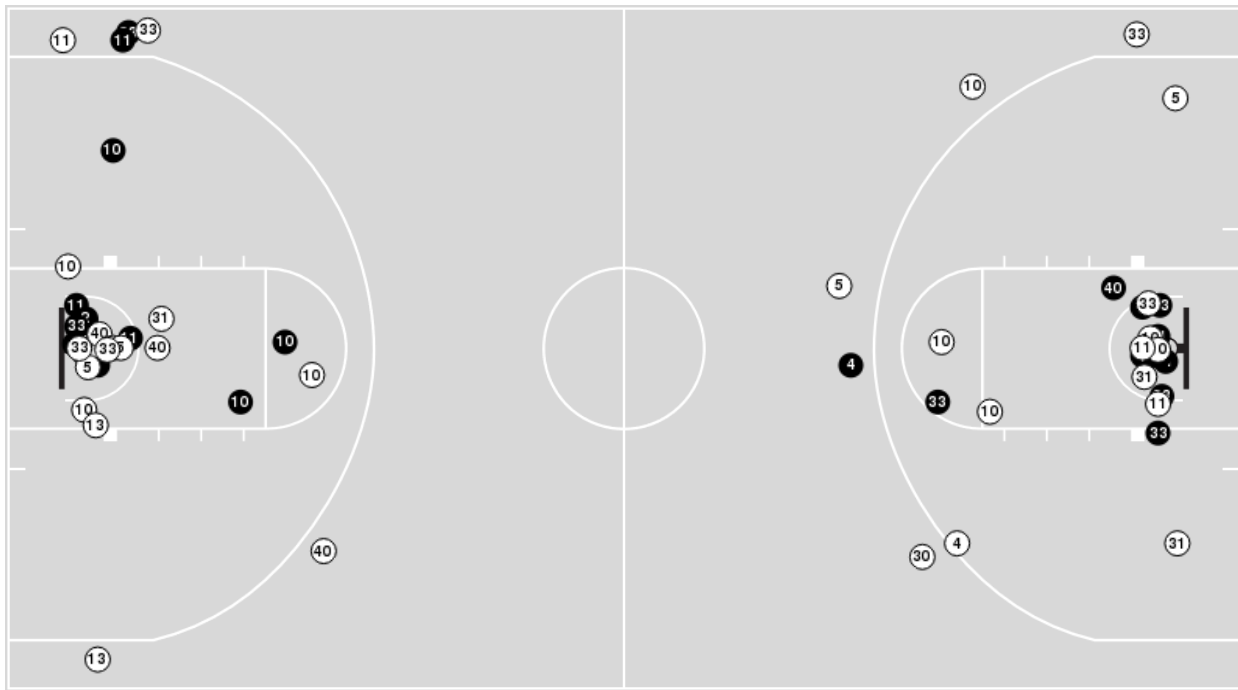

Officials: Scott Osborne, Kaili Kimura, Michaela Fox

Players => AllFG Types=>AllResults=>All

Air Force

All Field Goals