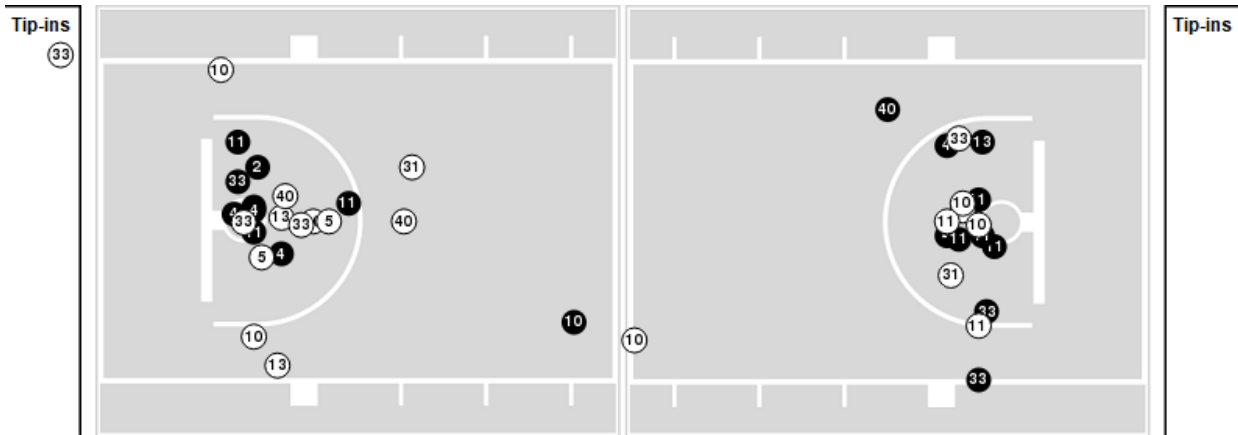

Blow Up Chart

● Made ○ Missed N - Player Number

Air Force	M/A	%
Field Goals	26/59	44
2 Points	23/48	48
3 Points	3/11	27
Free Throws	8/14	57

Air Force	M/A	%
Points in the Paint	38 (19 / 38)	50
Fast Break Points	13 (8/9)	89
Second Chance Points	5 (3/10)	30
Effective FG%	47