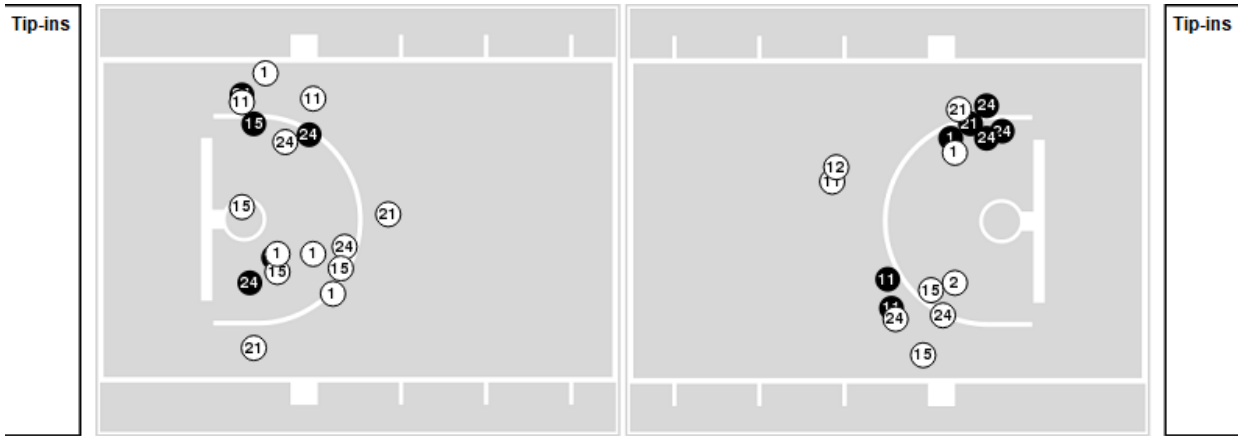

Blow Up Chart

● Made ○ Missed N - Player Number

UTEP	M/A	%
Field Goals	18/52	35
2 Points	13/39	33
3 Points	5/13	38
Free Throws	12/20	60

UTEP	M/A	%
Points in the Paint	24 (12 / 34)	35
Fast Break Points	2 (2/4)	50
Second Chance Points	8 (4/12)	33
Effective FG%	39