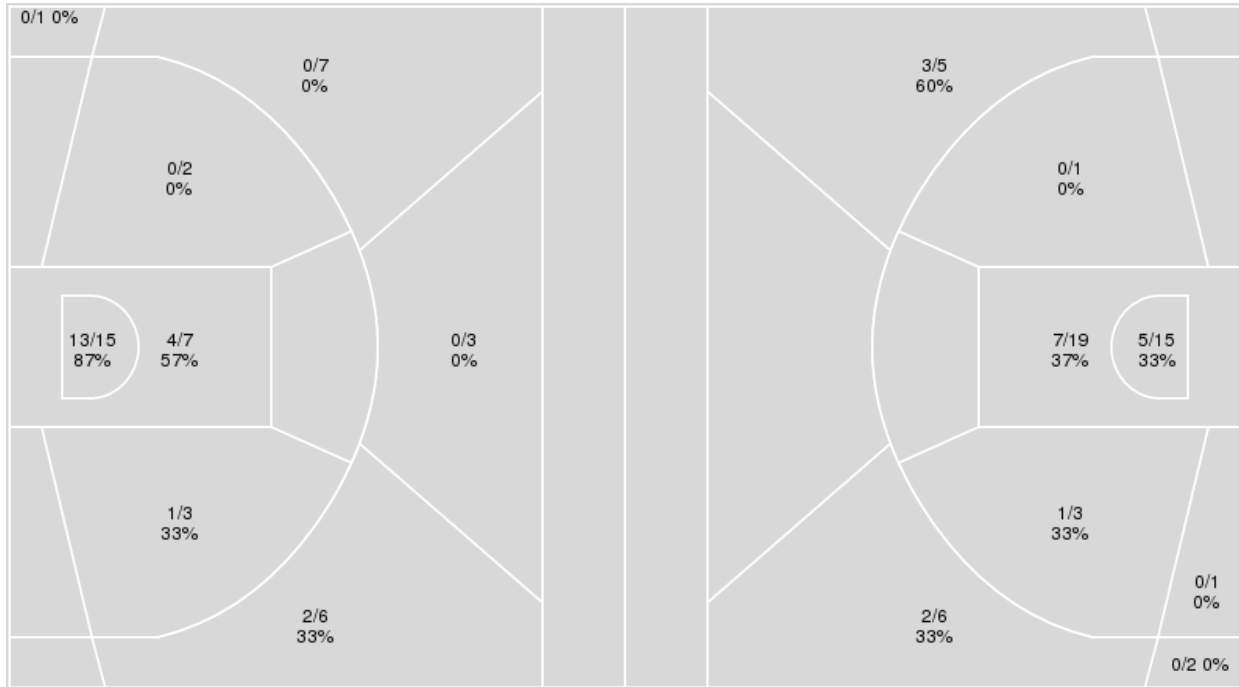

UTEP at Rice

12/31/22 Tudor Fieldhouse, Houston
2022-23 Women's Basketball

Game Time: 2:00 PM
Game Duration: 2:18
Attendance: 419

Officials: Kelly Johnson, David Jenkins, Tiffany Bridges

{ Players => 0, 1, 2, 3, 5, 11, 12, 14, 20, 22, 23, 24, 30, 32, 33, 44; } FG
Types => All; Results => All;

{ Players => 0, 1, 2, 3, 4, 10, 11, 12, 13, 15, 21, 23, 24, 25, 31; } FG
Types => All; Results => All;

Rice

UTEP

Rice	M/A	%
Field Goals	20/44	45
2 Points	18/27	67
3 Points	2/17	12
Free Throws	20/24	83

UTEP	M/A	%
Field Goals	18/52	35
2 Points	13/39	33
3 Points	5/13	38
Free Throws	12/20	60