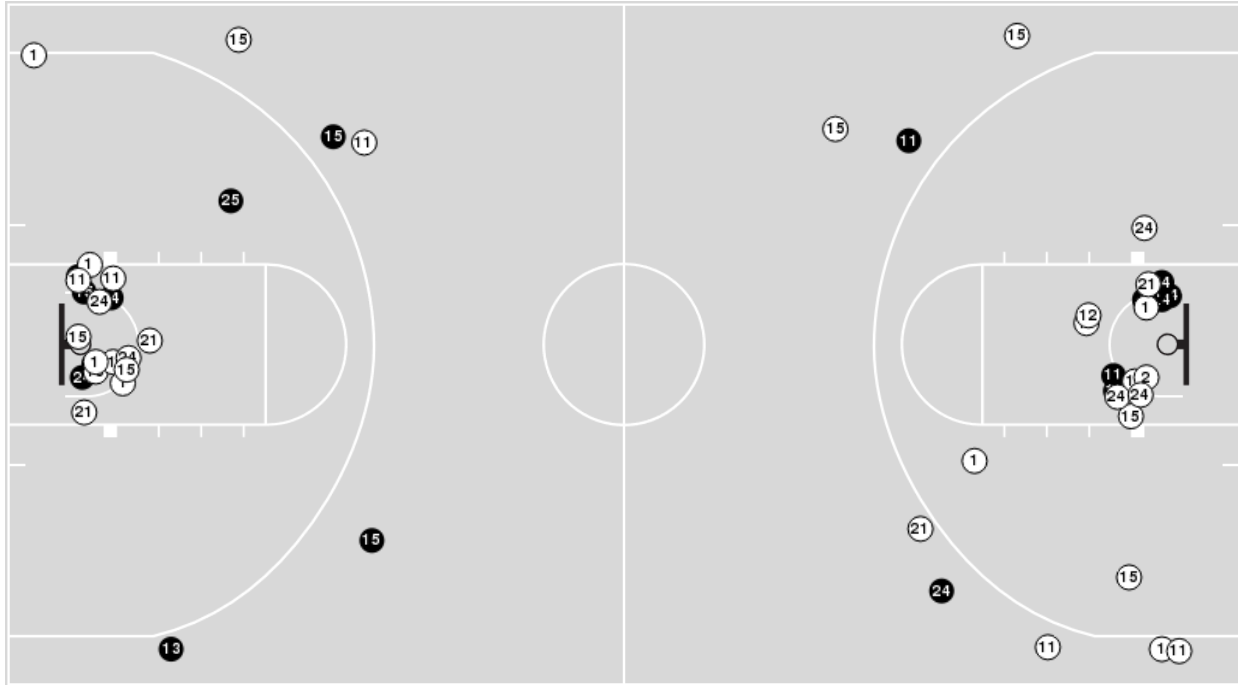

UTEP at Rice

12/31/22 Tudor Fieldhouse, Houston
2022-23 Women's Basketball

Game Time: 2:00 PM
Game Duration: 2:18
Attendance: 419

Officials: Kelly Johnson, David Jenkins, Tiffany Bridges

Players => 0, 1, 2, 3, 4, 10, 11, 12, 13, 15, 21, 23, 24, 25, 31 FG Types=>All Results=>All

UTEP

All Field Goals