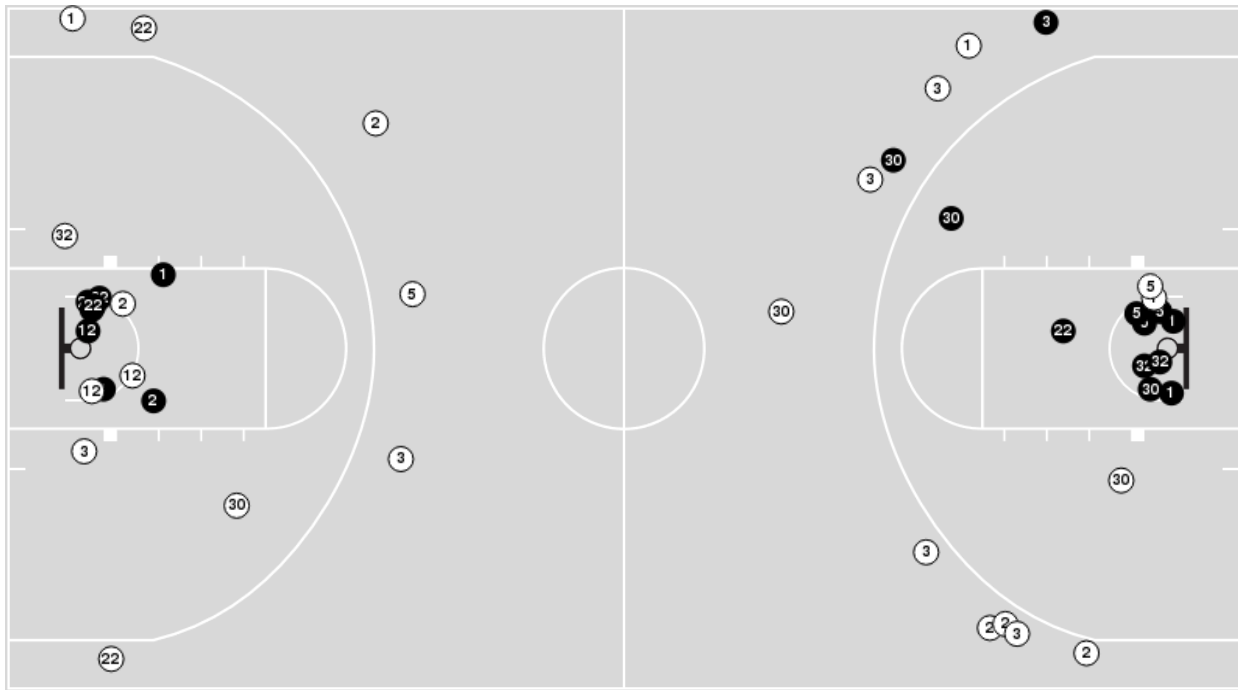

UTEP at Rice

12/31/22 Tudor Fieldhouse, Houston
2022-23 Women's Basketball

Officials: Kelly Johnson, David Jenkins, Tiffany Bridges

Players => 0, 1, 2, 3, 5, 11, 12, 14, 20, 22, 23, 24, 30, 32, 33, 44FG Types=>AllResults=>All

Rice

All Field Goals