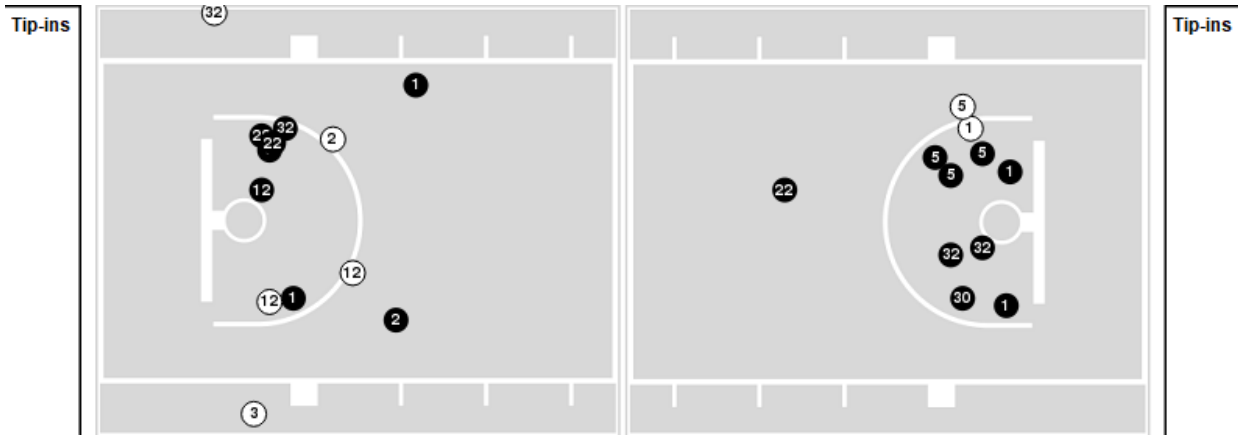

Blow Up Chart

● Made ○ Missed N - Player Number

Rice	M/A	%
Field Goals	20/44	45
2 Points	18/27	67
3 Points	2/17	12
Free Throws	20/24	83

Rice	M/A	%
Points in the Paint	34 (17 / 22)	77
Fast Break Points	8 (7/7)	100
Second Chance Points	9 (5/8)	63
Effective FG%	48