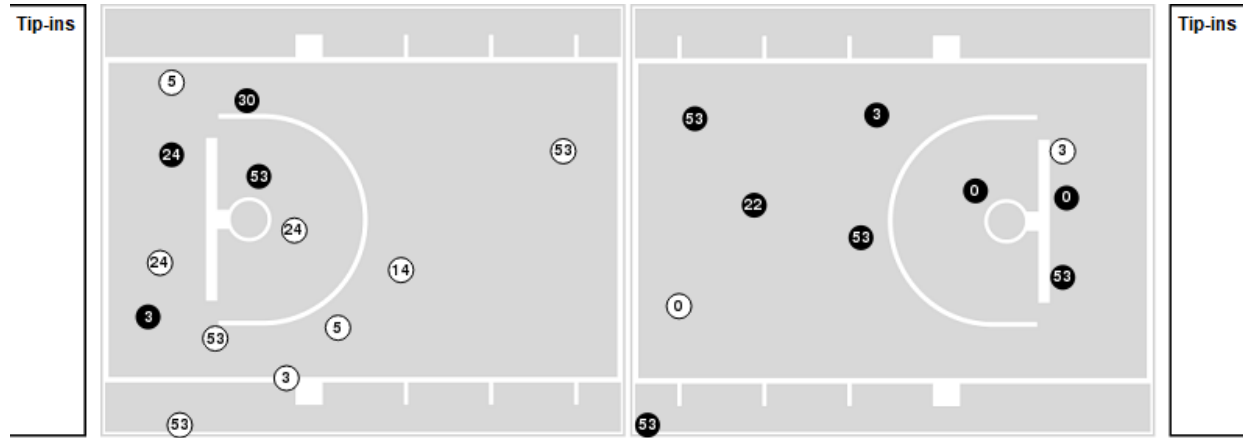

Blow Up Chart

● Made ○ Missed N - Player Number

Northern N.M.	M/A	%
Field Goals	21/56	38
2 Points	16/36	44
3 Points	5/20	25
Free Throws	3/4	75

Northern N.M.	M/A	%
Points in the Paint	22 (11 / 20)	55
Fast Break Points	11 (7/8)	88
Second Chance Points	2 (1/4)	25
Effective FG%	42