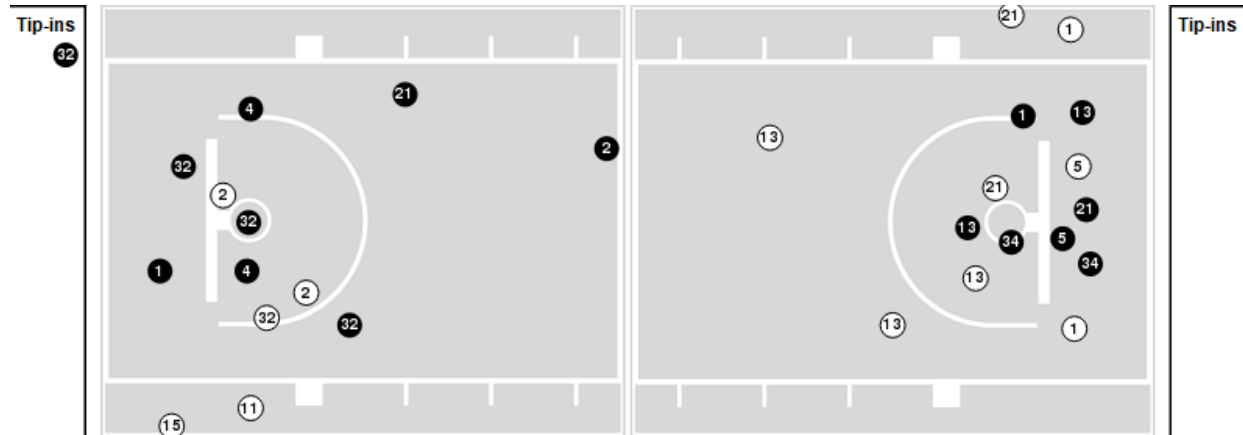

Officials: Kelly Self, Craig Murley, Nomi Kidwai

Players => 0, 1, 2, 3, 4, 5, 11, 12, 13, 15, 20, 21, 23, 32, 34 FG Types=>All Results=>All

UTEP

All Field Goals

Blow Up Chart

● Made ○ Missed N - Player Number

UTEP	M/A	%
Field Goals	27/61	44
2 Points	16/36	44
3 Points	11/25	44
Free Throws	22/29	76

UTEP	M/A	%
Points in the Paint	30 (15 / 24)	63
Fast Break Points	7 (6/10)	60
Second Chance Points	16 (9/13)	69
Effective FG%	53	