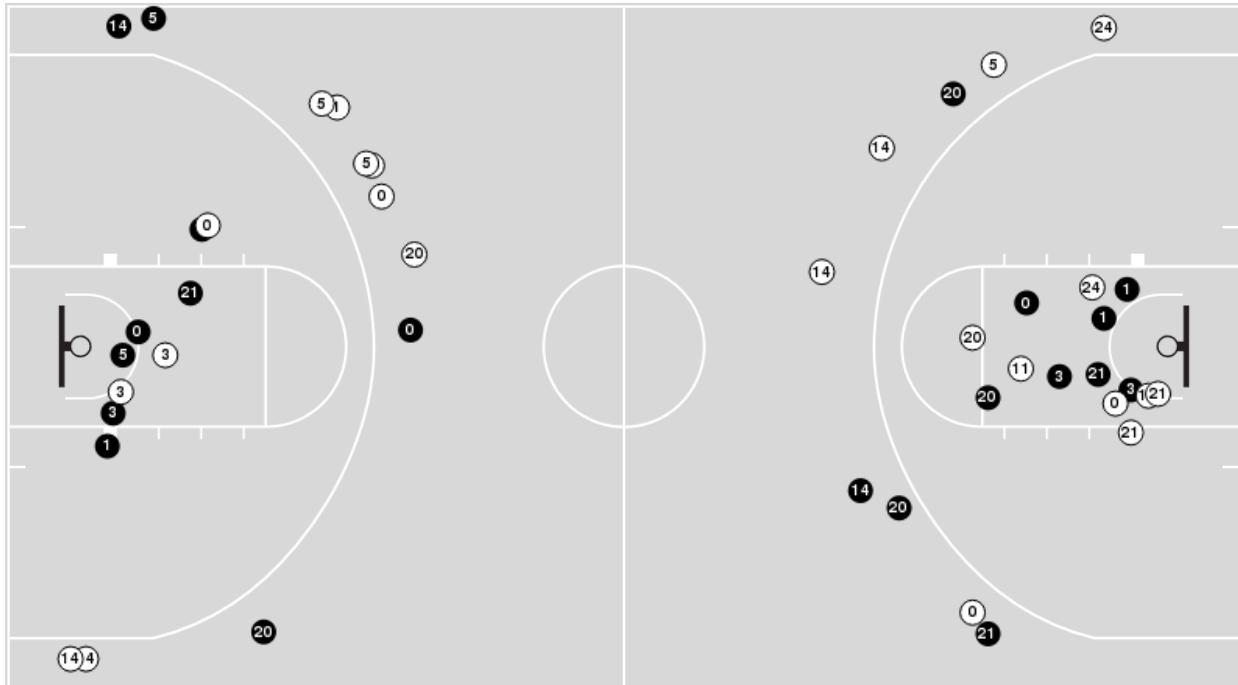

Officials: Timothy Resch, Jess Martinez, Tala Vahedi

Players => 00, 1, 3, 24, 5, 10, 11, 14, 20, 21, 23, 31, 32, 33FG Types=>AllResults=>All

New Orleans

All Field Goals