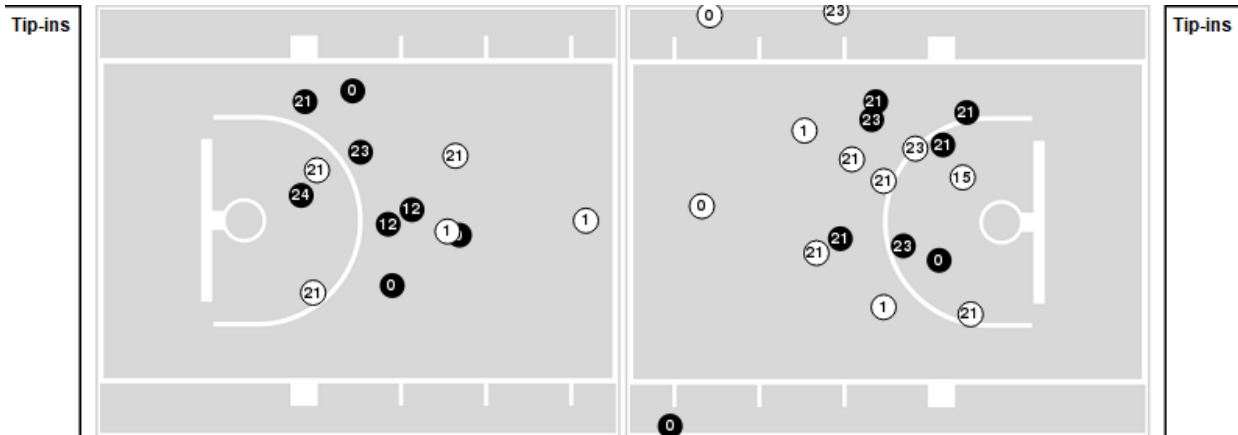

Officials: Timothy Resch, Jess Martinez, Tala Vahedi

Players => 0, 1, 2, 3, 4, 10, 11, 12, 13, 15, 21, 23, 24, 25, 31 FG Types=>All Results=>All

UTEP

All Field Goals

Blow Up Chart

● Made ○ Missed N - Player Number