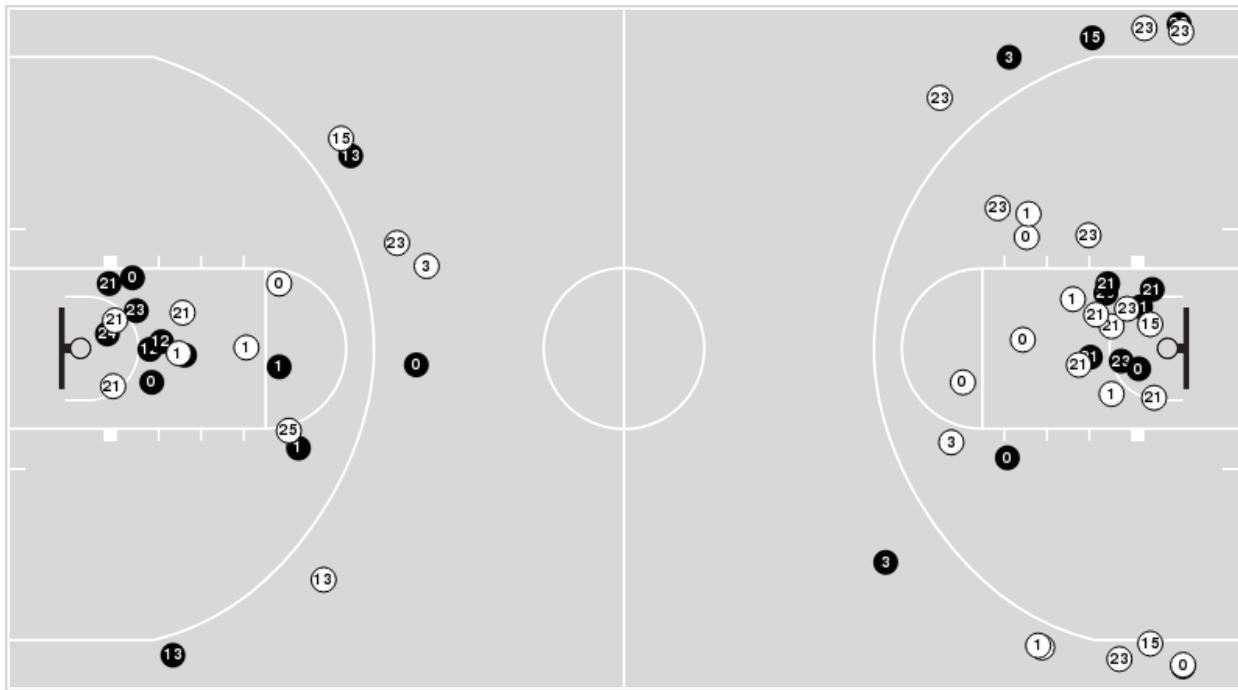

Officials: Timothy Resch, Jess Martinez, Tala Vahedi

Players => 0, 1, 2, 3, 4, 10, 11, 12, 13, 15, 21, 23, 24, 25, 31 FG Types=>All Results=>All

UTEP

All Field Goals