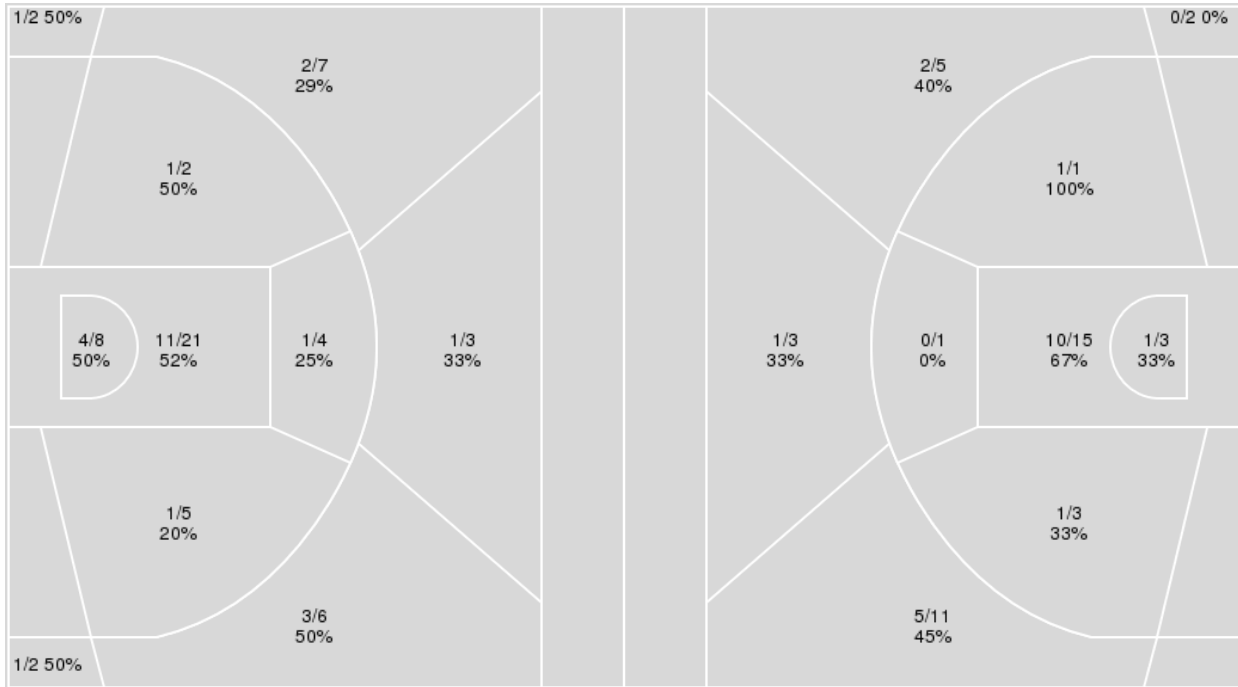

Officials: Timothy Resch, Jess Martinez, Tala Vahedi

{ Players => 0, 1, 2, 3, 4, 10, 11, 12, 13, 15, 21, 23, 24, 25, 31; } FG
Types => All; Results => All;

{ Players => 00, 1, 3, 24, 5, 10, 11, 14, 20, 21, 23, 31, 32, 33; } FG
Types => All; Results => All;

UTEP

New Orleans

UTEP	M/A	%
Field Goals	26/60	43
2 Points	18/40	45
3 Points	8/20	40
Free Throws	23/30	77

New Orleans	M/A	%
Field Goals	21/44	48
2 Points	13/23	57
3 Points	8/21	38
Free Throws	5/8	62