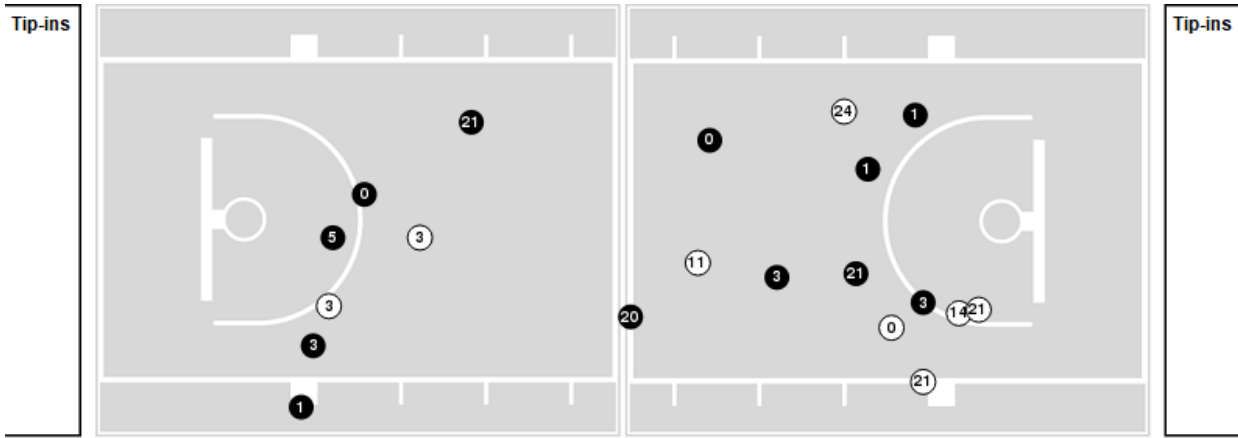

Blow Up Chart

● Made ○ Missed N - Player Number

New Orleans	M/A	%
Field Goals	21/44	48
2 Points	13/23	57
3 Points	8/21	38
Free Throws	5/8	62

New Orleans	M/A	%
Points in the Paint	22 (11 / 18)	61
Fast Break Points	9 (4/4)	100
Second Chance Points	8 (5/7)	71
Effective FG%	57