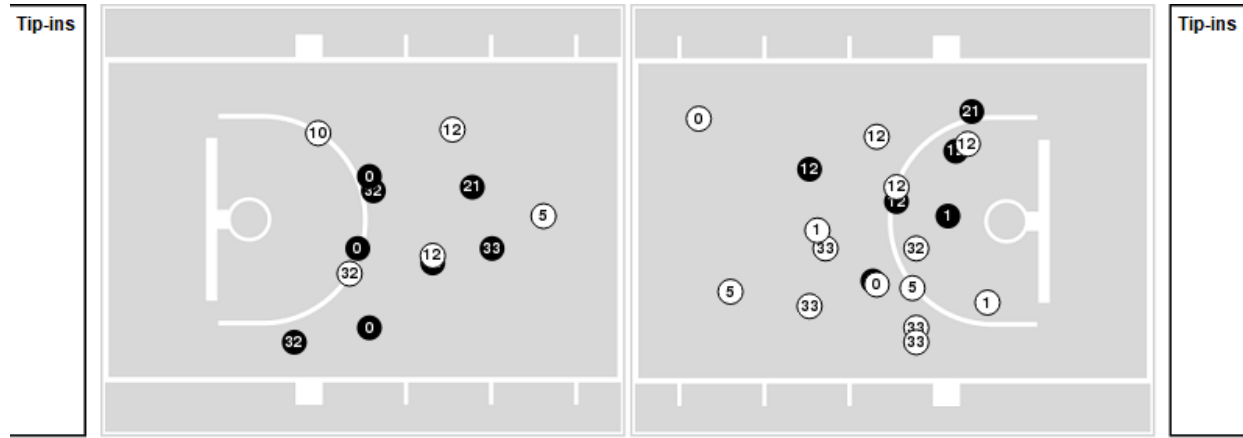

Blow Up Chart

● Made ○ Missed N - Player Number

Western N.M.	M/A	%
Field Goals	18/48	38
2 Points	16/38	42
3 Points	2/10	20
Free Throws	21/29	72

Western N.M.	M/A	%
Points in the Paint	28 (14 / 33)	42
Fast Break Points	14 (12/15)	80
Second Chance Points	11 (7/12)	58
Effective FG%	40