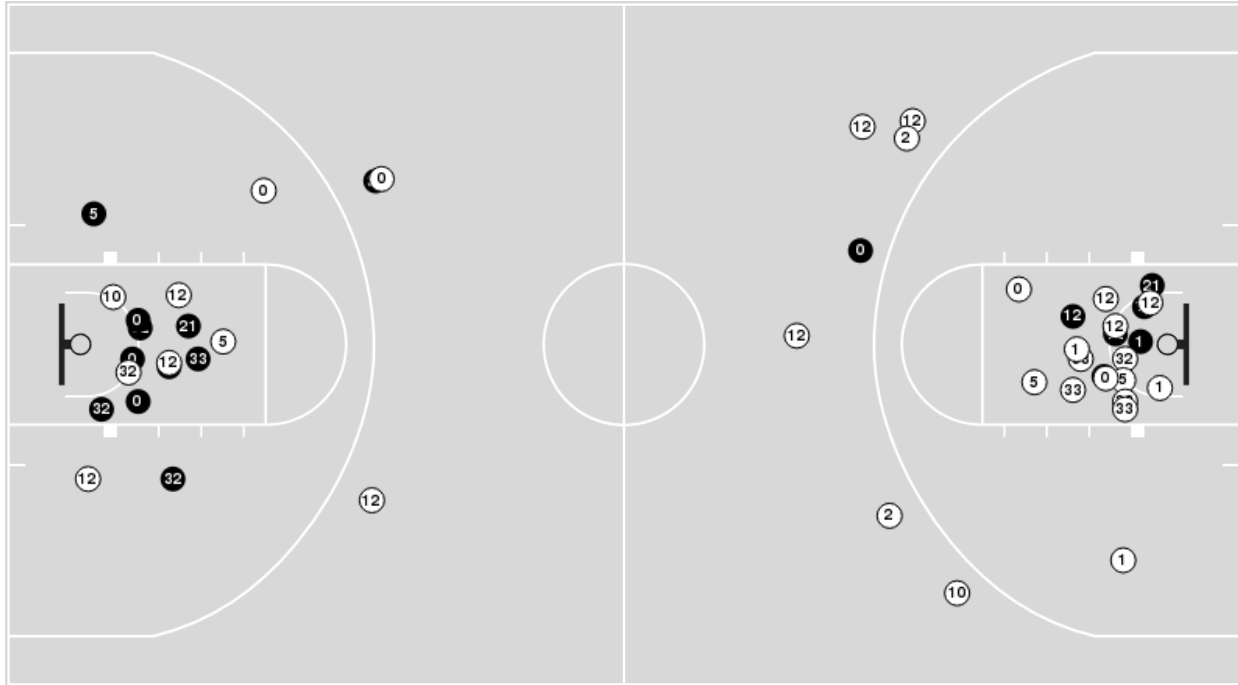

Officials: Rochelle Bennett, Felecity Willis, Alika Arisumi

Players => 0, 1, 2, 5, 10, 11, 12, 13, 21, 23, 25, 31, 32, 33, 34 FG Types=>All Results=>All

Western N.M.

All Field Goals