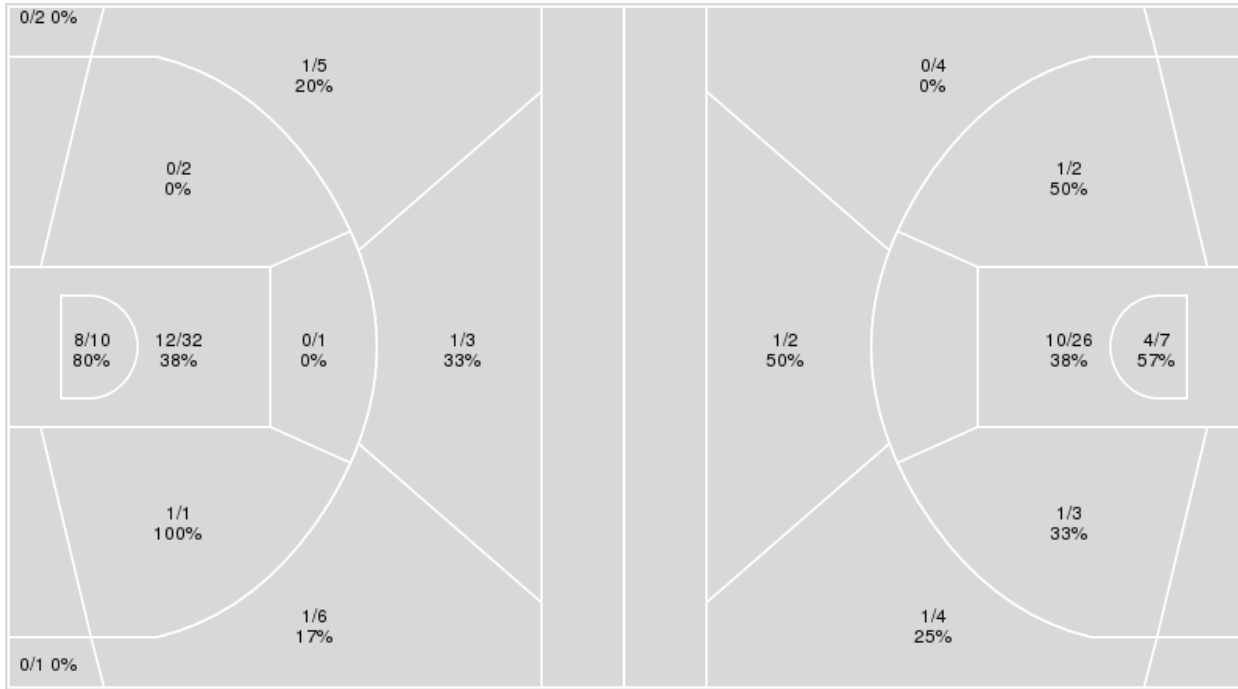

Officials: Rochelle Bennett, Felecity Willis, Alika Arisumi

{ Players => 0, 1, 2, 3, 4, 10, 11, 12, 13, 15, 21, 23, 24, 25, 31; } FG
Types => All; Results => All;

{ Players => 0, 1, 2, 5, 10, 11, 12, 13, 21, 23, 25, 31, 32, 33, 34; } FG
Types => All; Results => All;

UTEP

Western N.M.

UTEP	M/A	%
Field Goals	24/63	38
2 Points	21/46	46
3 Points	3/17	18
Free Throws	21/28	75

Western N.M.	M/A	%
Field Goals	18/48	38
2 Points	16/38	42
3 Points	2/10	20
Free Throws	21/29	72