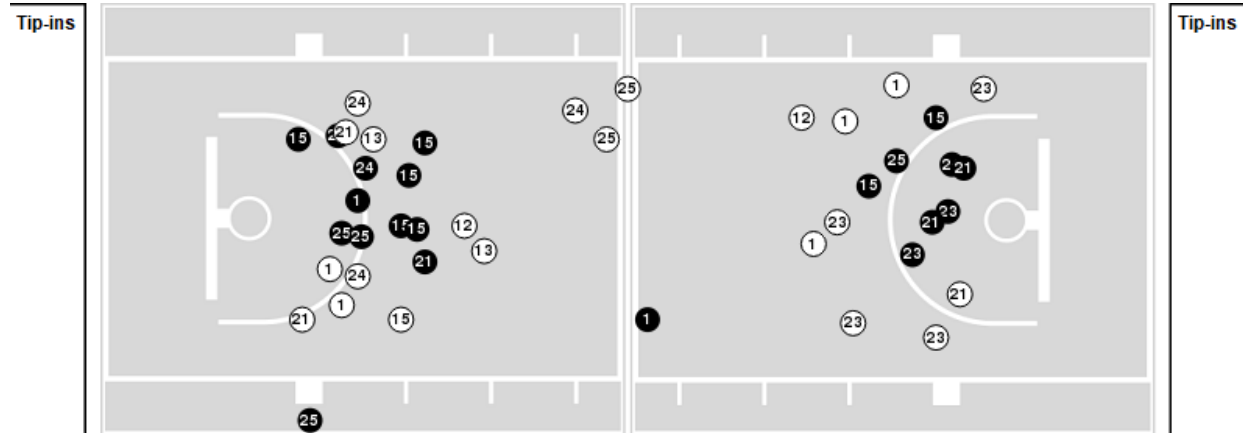

Blow Up Chart

● Made ○ Missed N - Player Number

UTEP	M/A	%
Field Goals	24/63	38
2 Points	21/46	46
3 Points	3/17	18
Free Throws	21/28	75

UTEP	M/A	%
Points in the Paint	40 (20 / 42)	48
Fast Break Points	9 (6/6)	100
Second Chance Points	18 (12/19)	63
Effective FG%	40