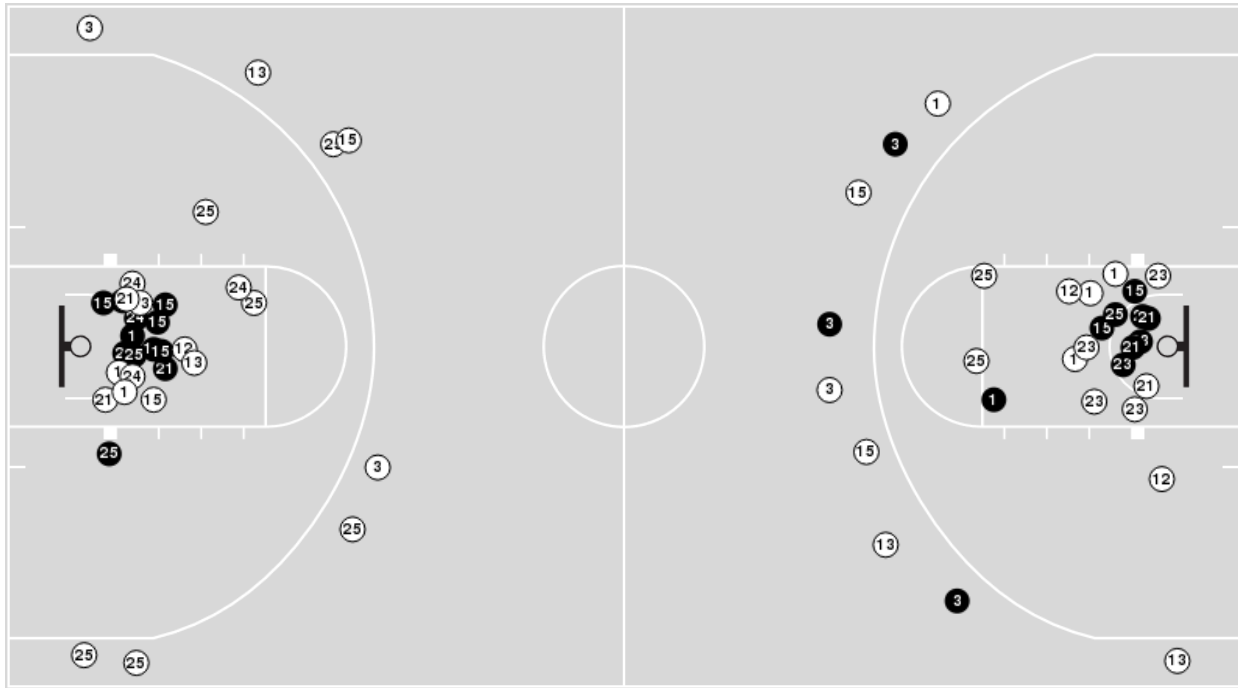

Officials: Rochelle Bennett, Felecity Willis, Alika Arisumi

Players => 0, 1, 2, 3, 4, 10, 11, 12, 13, 15, 21, 23, 24, 25, 31 FG Types=>All Results=>All

UTEP

All Field Goals