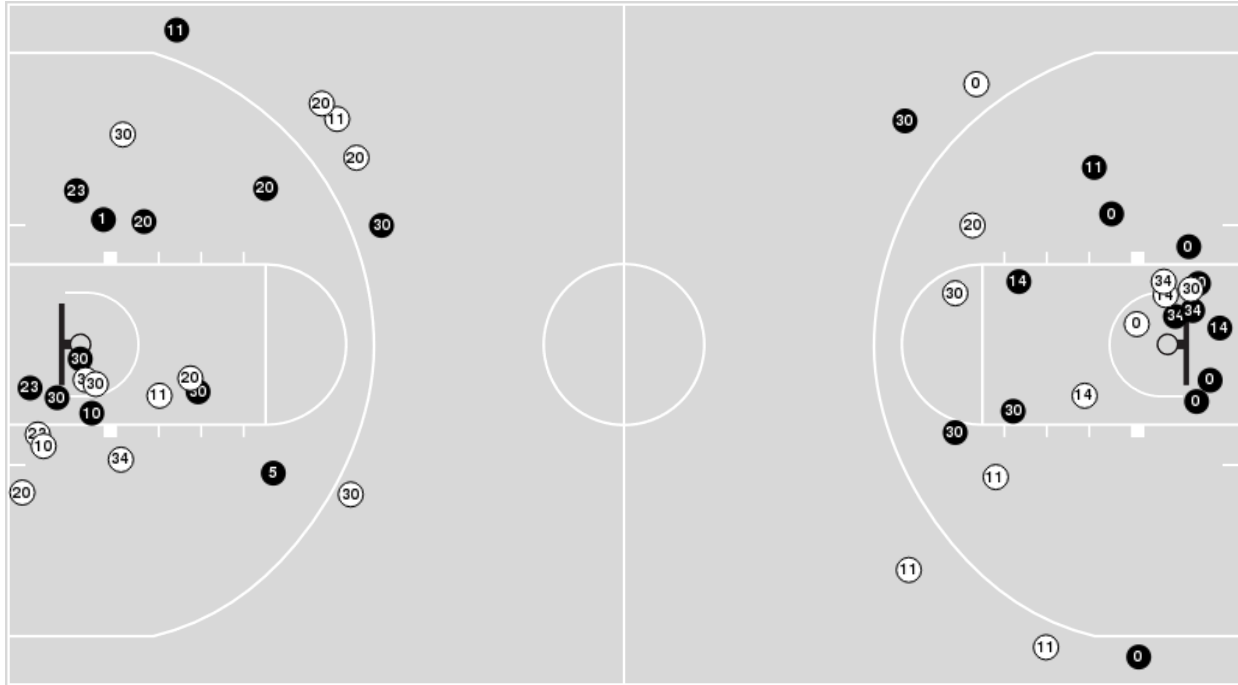

Players => 0, 1, 3, 5, 10, 11, 12, 14, 20, 22, 23, 24, 30, 33, 34 FG Types=>All Results=>All

New Mexico St.

All Field Goals