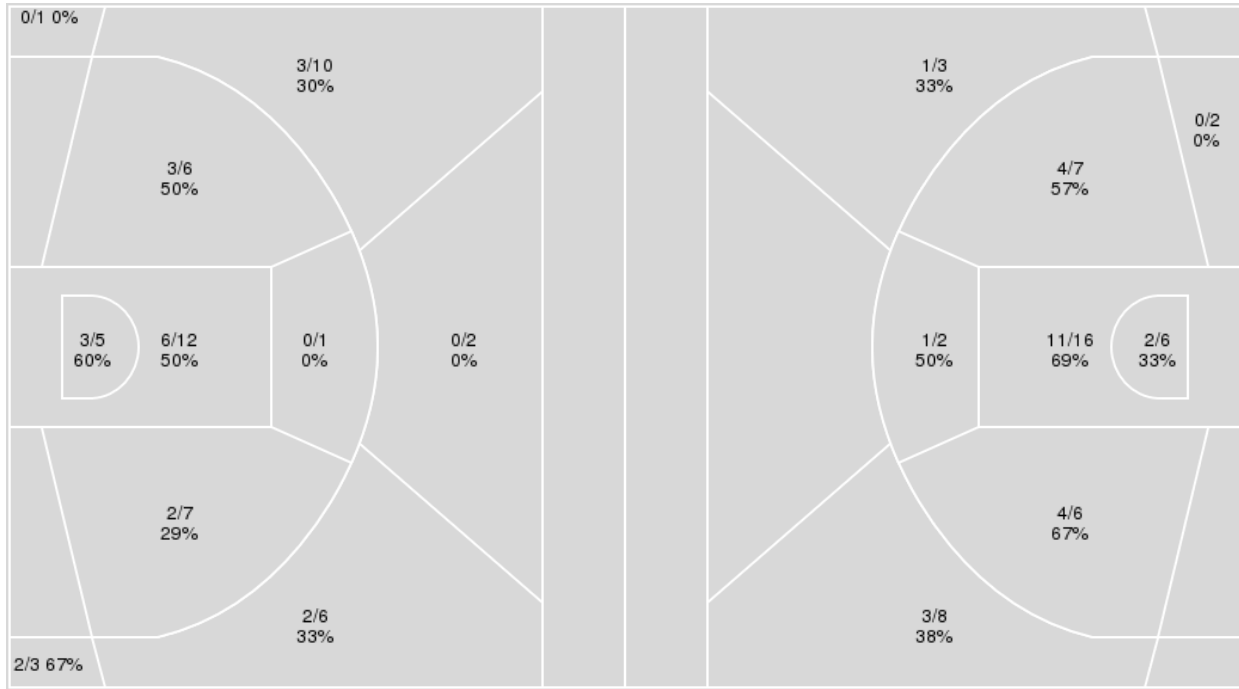

Officials: Kylie Galloway, Demoya Pugh, Gary Reed

{ Players => 0, 1, 2, 3, 4, 10, 11, 12, 13, 15, 21, 23, 24, 25, 31; } FG
Types => All; Results => All;

{ Players => 0, 1, 3, 5, 10, 11, 12, 14, 20, 22, 23, 24, 30, 33, 34; } FG
Types => All; Results => All;

UTEP

New Mexico St.

UTEP	M/A	%
Field Goals	21/53	40
2 Points	14/31	45
3 Points	7/22	32
Free Throws	16/20	80

New Mexico St.	M/A	%
Field Goals	26/50	52
2 Points	22/39	56
3 Points	4/11	36
Free Throws	5/7	71