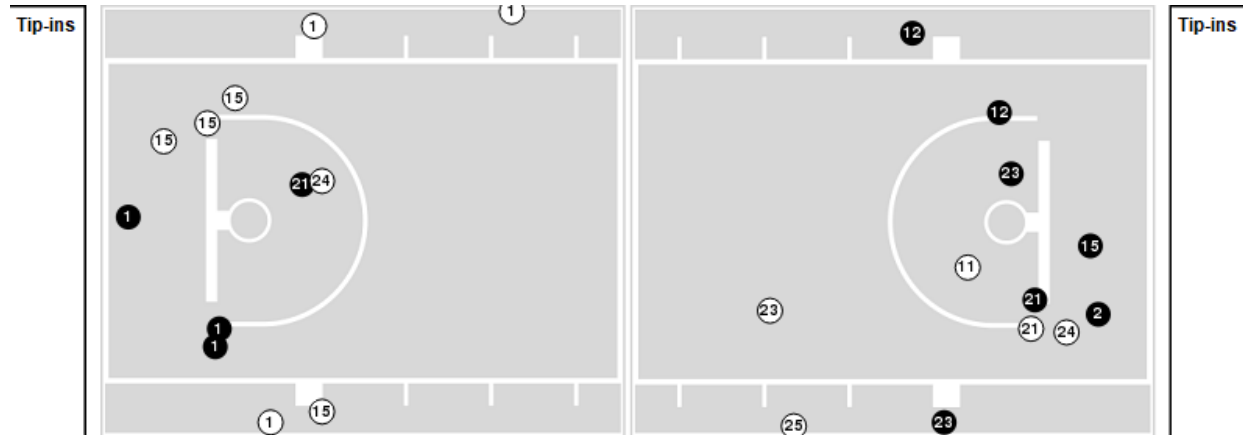

Blow Up Chart

● Made ○ Missed N - Player Number

UTEP	M/A	%
Field Goals	21/53	40
2 Points	14/31	45
3 Points	7/22	32
Free Throws	16/20	80

UTEP	M/A	%
Points in the Paint	18 (9 / 17)	53
Fast Break Points	9 (7/9)	78
Second Chance Points	4 (3/9)	33
Effective FG%	46