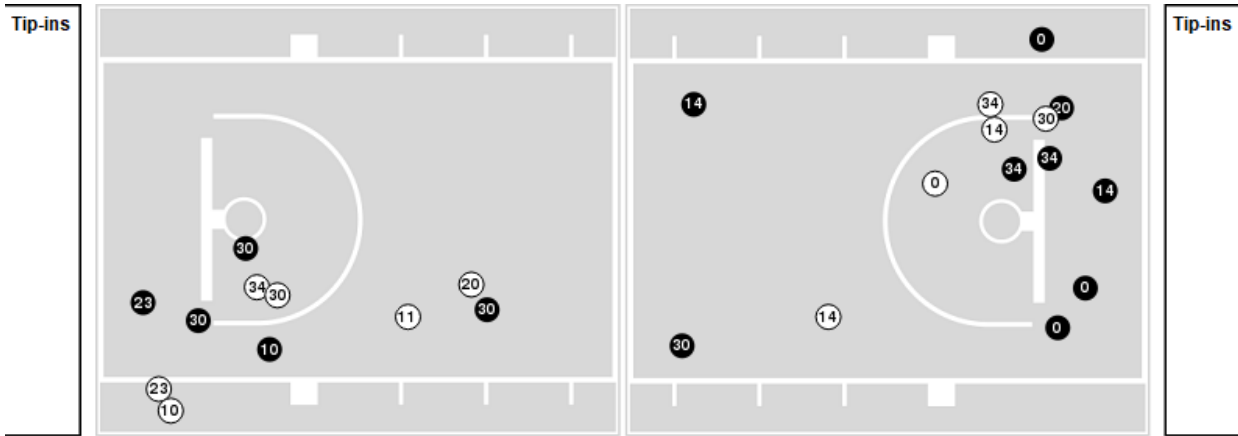

Blow Up Chart

N Made   **M** Missed   N - Player Number

New Mexico St.	M/A	%
Field Goals	26/50	52
2 Points	22/39	56
3 Points	4/11	36
Free Throws	5/7	71

New Mexico St.	M/A	%
Points in the Paint	26 (13 / 22)	59
Fast Break Points	10 (6/6)	100
Second Chance Points	9 (4/7)	57
Effective FG%	56