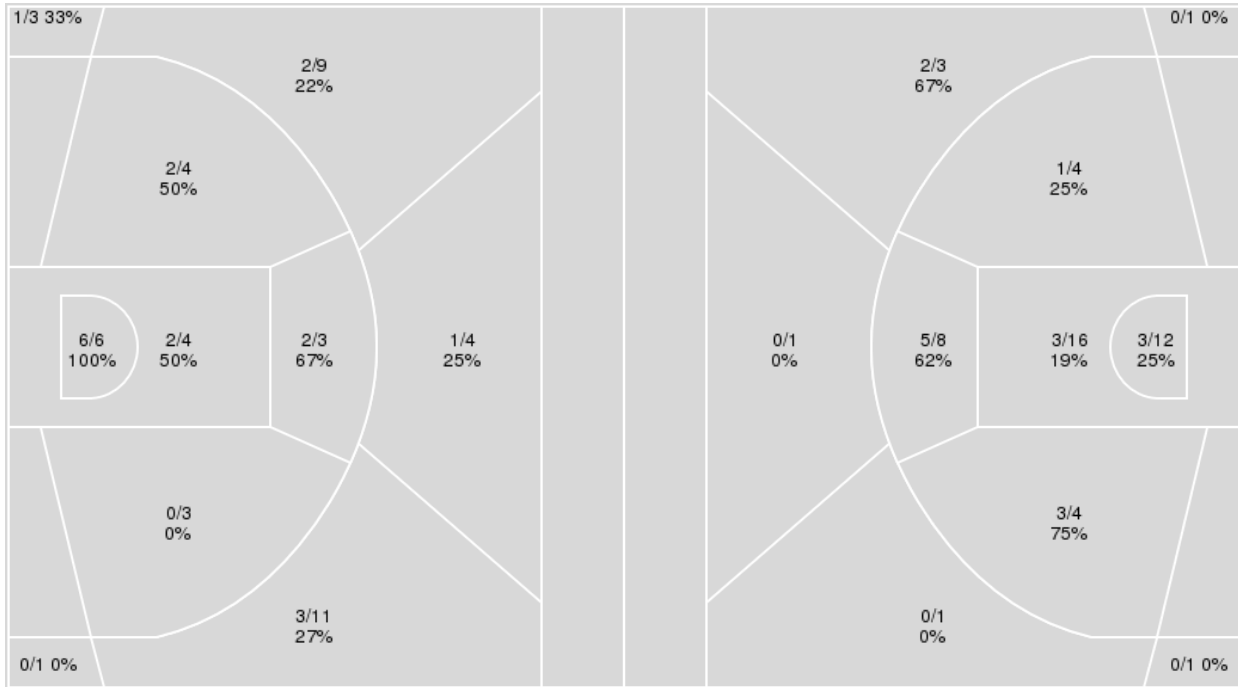

Officials: Danielle Johnson, David Arden, Dominique Hunter

{ Players => 0, 1, 2, 3, 10, 11, 20, 21, 23, 24, 31, 33; } FG Types => All;
Results => All;

{ Players => 0, 1, 2, 3, 4, 10, 11, 12, 13, 15, 21, 23, 24, 25, 31; } FG
Types => All; Results => All;

Sacramento St.

UTEP

Sacramento St.	M/A	%
Field Goals	19/48	40
2 Points	12/20	60
3 Points	7/28	25
Free Throws	18/24	75

UTEP	M/A	%
Field Goals	17/51	33
2 Points	15/44	34
3 Points	2/7	29
Free Throws	14/20	70