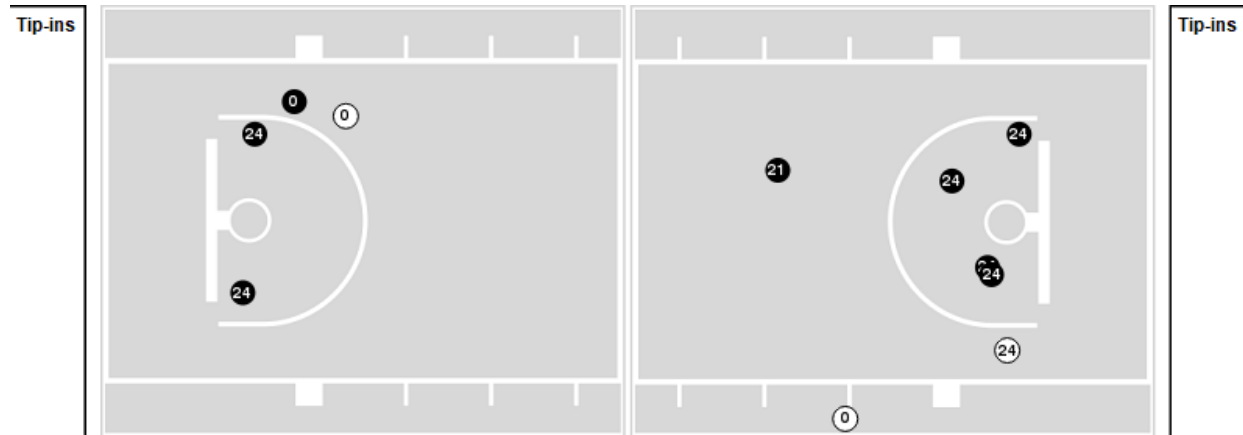

**Officials:** Danielle Johnson, David Arden, Dominique Hunter

Players => 0, 1, 2, 3, 10, 11, 20, 21, 23, 24, 31, 33FG Types=>AllResults=>All

**Sacramento St.**

**All Field Goals**

**Blow Up Chart**

● Made    ○ Missed    N - Player Number