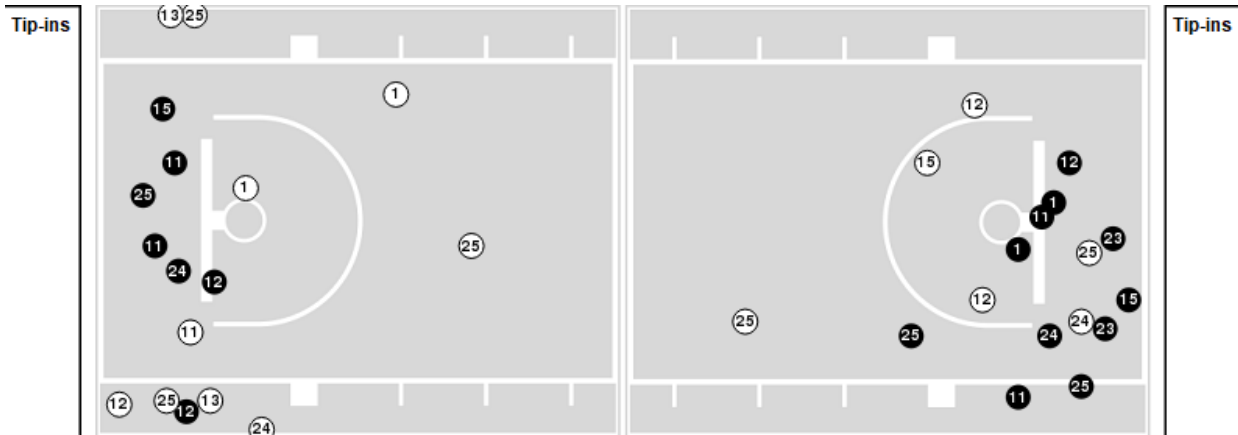

**Officials:** Jess Martinez, Nate Acosta, Tala Vahedi

Players => 0, 1, 2, 3, 4, 10, 11, 12, 13, 15, 21, 23, 24, 25, 31 FG Types=>All Results=>All

**UTEP**

**All Field Goals**

**Blow Up Chart**

● Made ○ Missed N - Player Number