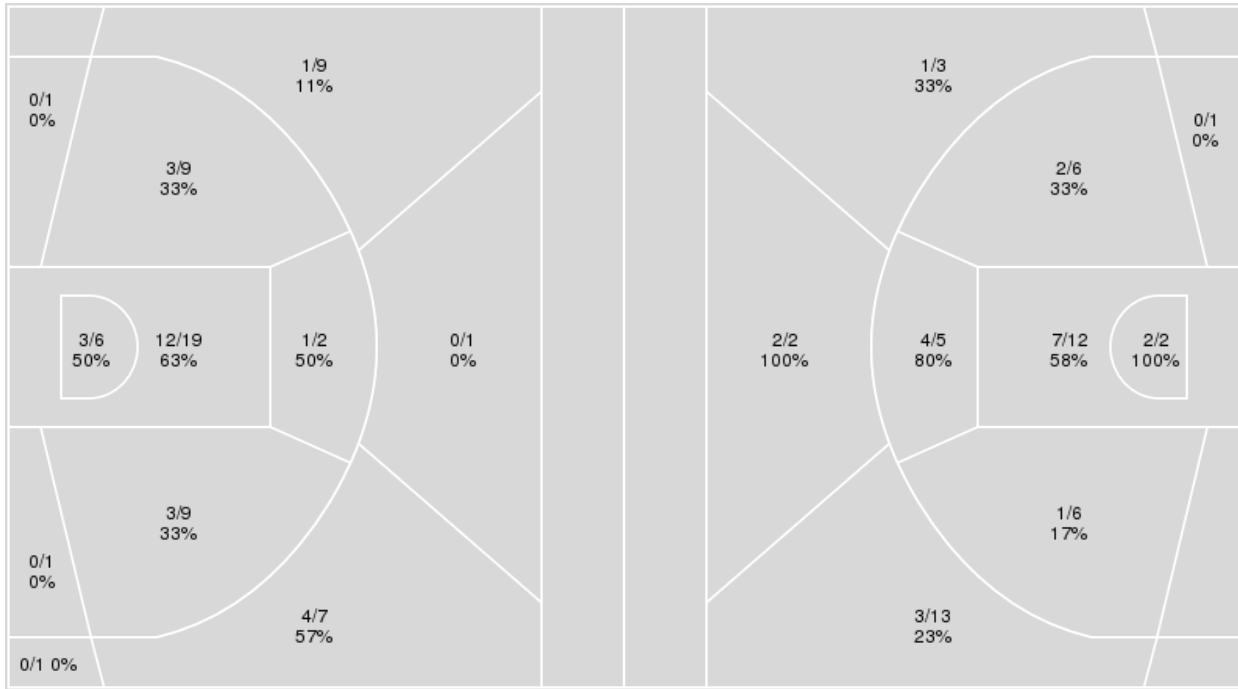

Officials: Jess Martinez, Nate Acosta, Tala Vahedi

{ Players => 0, 1, 2, 3, 4, 10, 11, 12, 13, 15, 21, 23, 24, 25, 31; } FG
Types => All; Results => All;

{ Players => 1, 2, 3, 4, 5, 10, 11, 12, 15, 21, 23, 24, 25, 42, 44, 55; } FG
Types => All; Results => All;

UTEP

Texas Southern

UTEP	M/A	%
Field Goals	27/65	42
2 Points	22/47	47
3 Points	5/18	28
Free Throws	21/27	78

Texas Southern	M/A	%
Field Goals	22/50	44
2 Points	16/32	50
3 Points	6/18	33
Free Throws	15/22	68