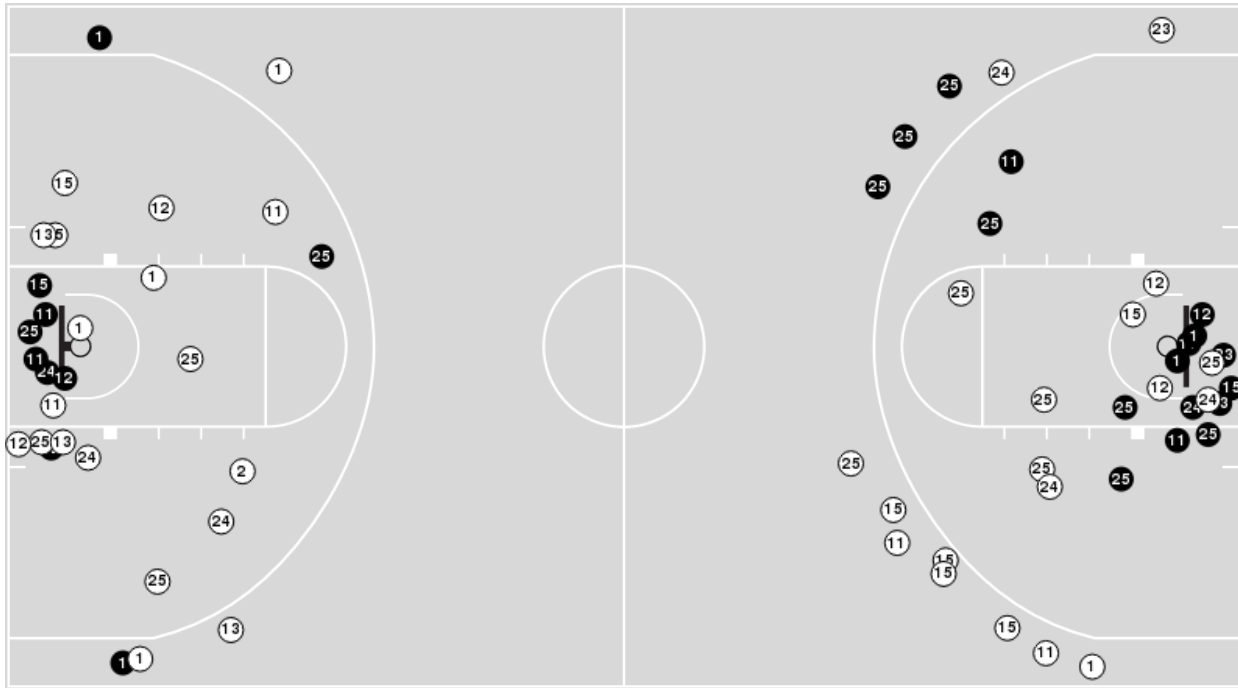

**Officials:** Jess Martinez, Nate Acosta, Tala Vahedi

Players => 0, 1, 2, 3, 4, 10, 11, 12, 13, 15, 21, 23, 24, 25, 31 FG Types=>All Results=>All

**UTEP**

**All Field Goals**

**Blow Up Chart**

● Made ○ Missed N - Player Number