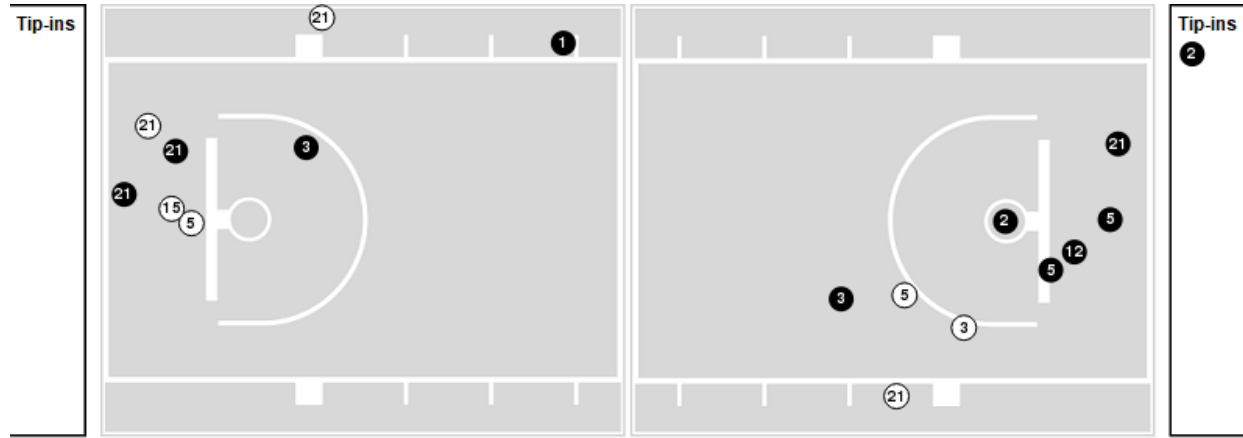

**Officials:** Jess Martinez, Nate Acosta, Tala Vahedi

Players => 1, 2, 3, 4, 5, 10, 11, 12, 15, 21, 23, 24, 25, 42, 44, 55FG Types=>AllResults=>All

**Texas Southern**

**All Field Goals**

**Blow Up Chart**