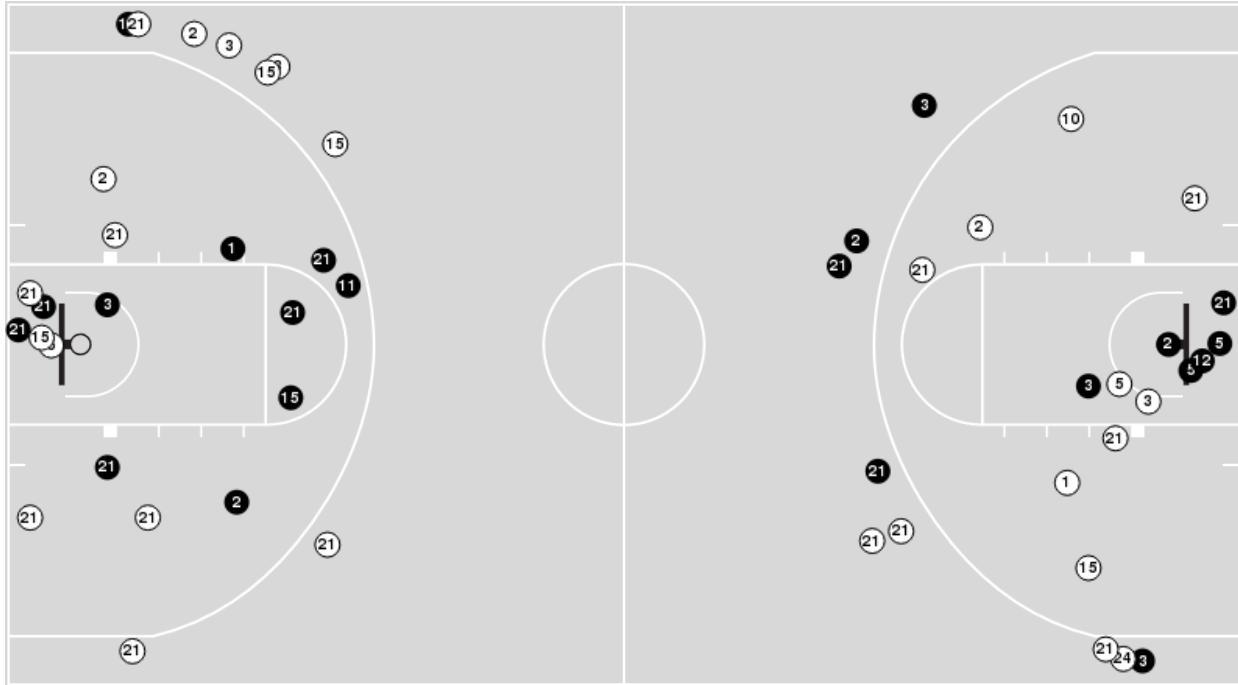

Officials: Jess Martinez, Nate Acosta, Tala Vahedi

Players => 1, 2, 3, 4, 5, 10, 11, 12, 15, 21, 23, 24, 25, 42, 44, 55FG Types=>AllResults=>All

Texas Southern

All Field Goals