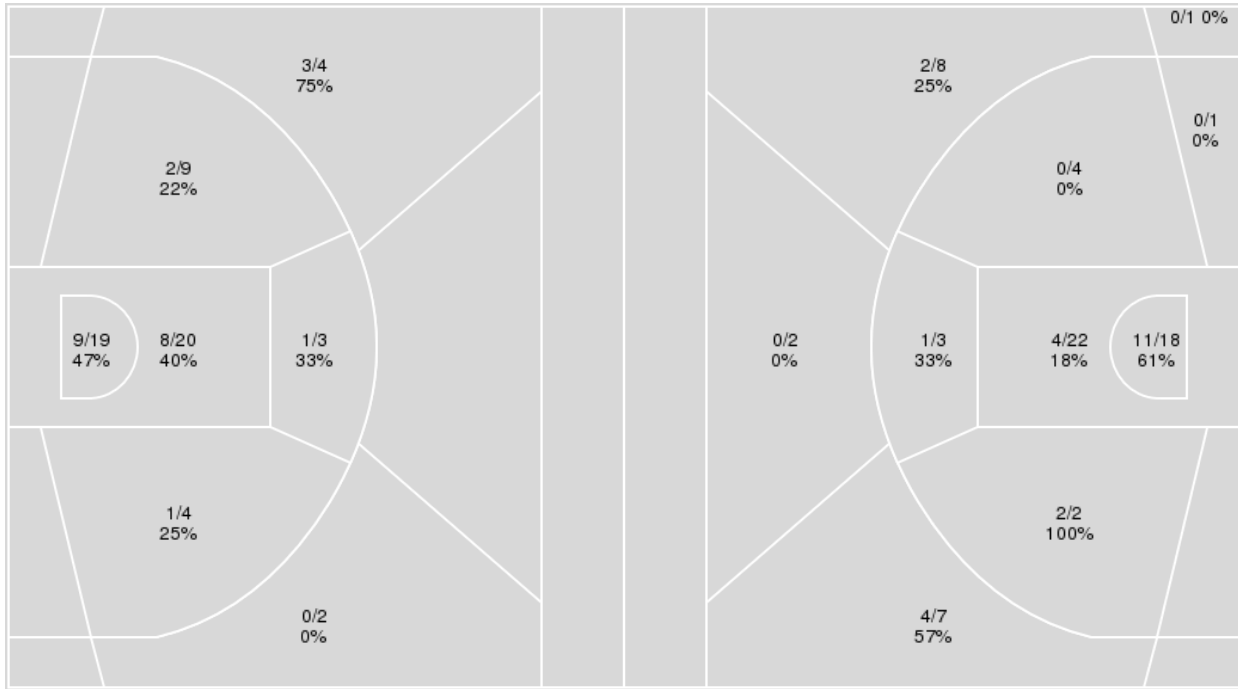

UTEP at Kansas City

11/13/22 Swinney Center, Kansas City
2022-23 Women's Basketball

Officials: Michelle Kramer, Christopher Cooper, Kalee Davidson

{ Players => 0, 2, 3, 5, 10, 11, 12, 20, 23, 24, 35, 41, 43; } FG Types => { Players => All; } FG Types => All; Results => All;
All; Results => All;

Kansas City

UTEP

Kansas City	M/A	%
Field Goals	24/61	39
2 Points	21/55	38
3 Points	3/6	50
Free Throws	8/11	73

UTEP	M/A	%
Field Goals	24/68	35
2 Points	18/50	36
3 Points	6/18	33
Free Throws	14/21	67