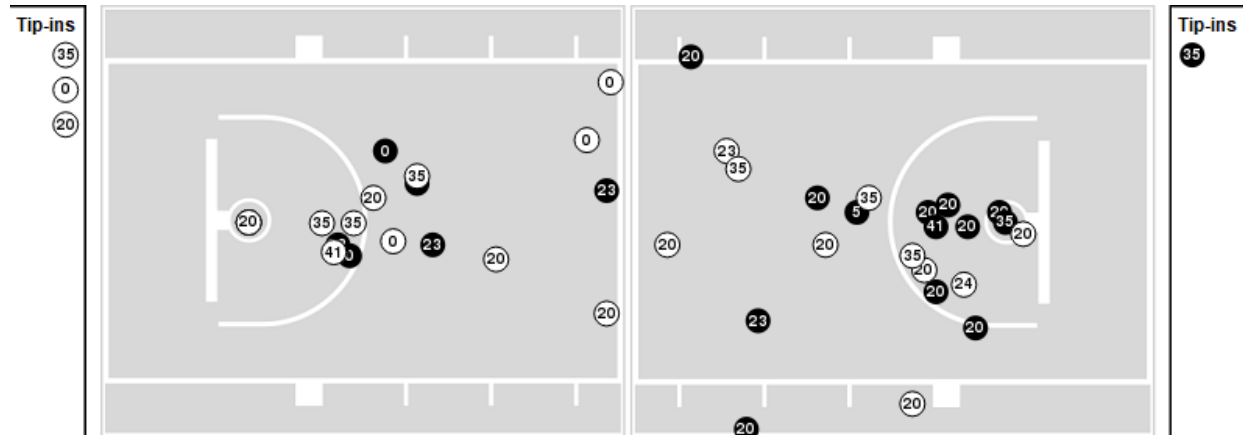

Blow Up Chart

● Made ○ Missed N - Player Number

Kansas City	M/A	%
Field Goals	24/61	39
2 Points	21/55	38
3 Points	3/6	50
Free Throws	8/11	73

Kansas City	M/A	%
Points in the Paint	34 (17 / 39)	44
Fast Break Points	11 (6/6)	100
Second Chance Points	11 (5/13)	38
Effective FG%	42