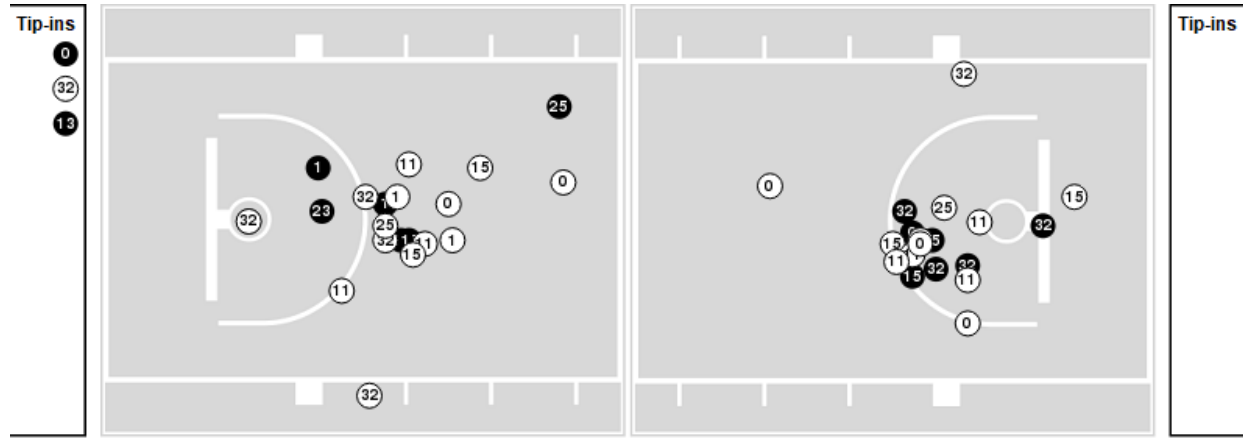

Blow Up Chart

● Made   ○ Missed   N - Player Number

UTEP	M/A	%
Field Goals	24/68	35
2 Points	18/50	36
3 Points	6/18	33
Free Throws	14/21	67

UTEP	M/A	%
Points in the Paint	30 (15 / 40)	38
Fast Break Points	13 (7/7)	100
Second Chance Points	20 (11/20)	55
Effective FG%	40