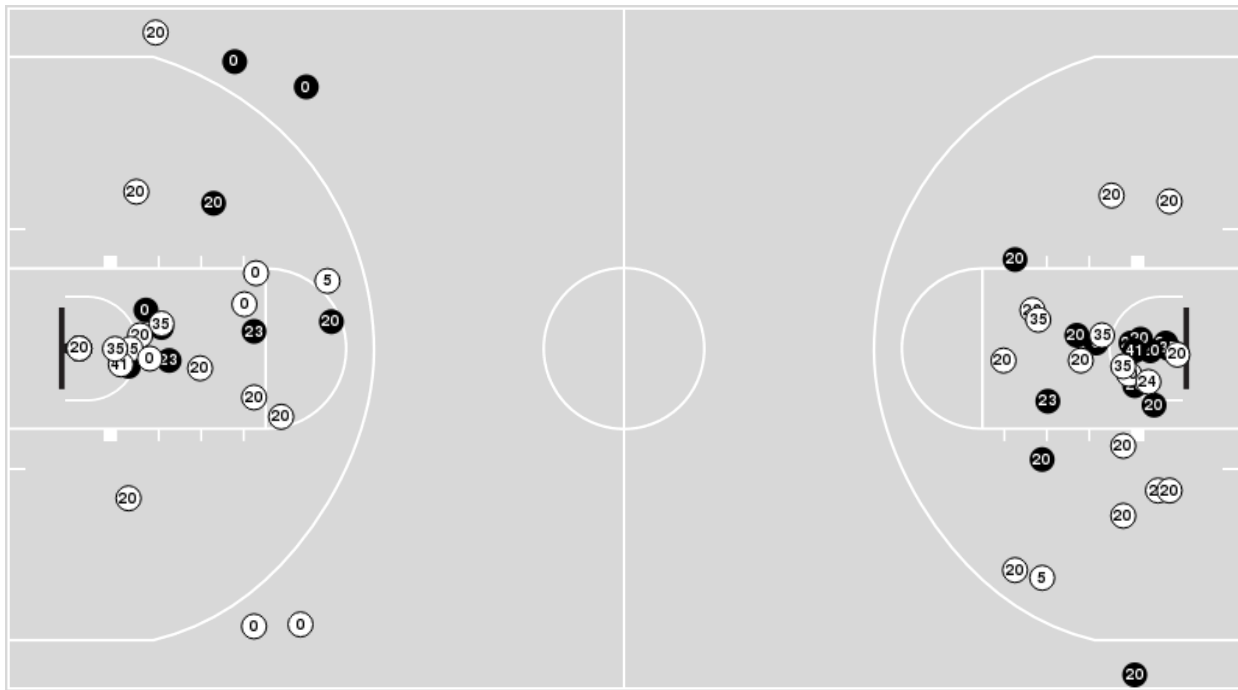

UTEP at Kansas City

11/13/22 Swinney Center, Kansas City
2022-23 Women's Basketball

Officials: Michelle Kramer, Christopher Cooper, Kalee Davidson

Players => 0, 2, 3, 5, 10, 11, 12, 20, 23, 24, 35, 41, 43FG Types=>AllResults=>All

Kansas City

All Field Goals