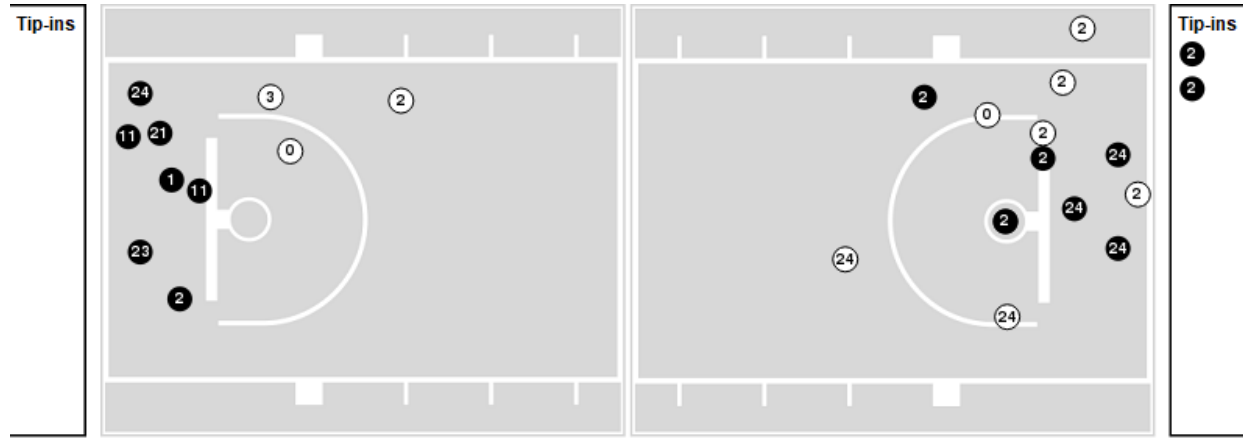

Blow Up Chart

● Made ○ Missed N - Player Number

LA Tech	M/A	%
Field Goals	22/53	42
2 Points	16/30	53
3 Points	6/23	26
Free Throws	14/19	74

LA Tech	M/A	%
Points in the Paint	28 (14 / 23)	61
Fast Break Points	11 (9/10)	90
Second Chance Points	18 (10/11)	91
Effective FG%	47