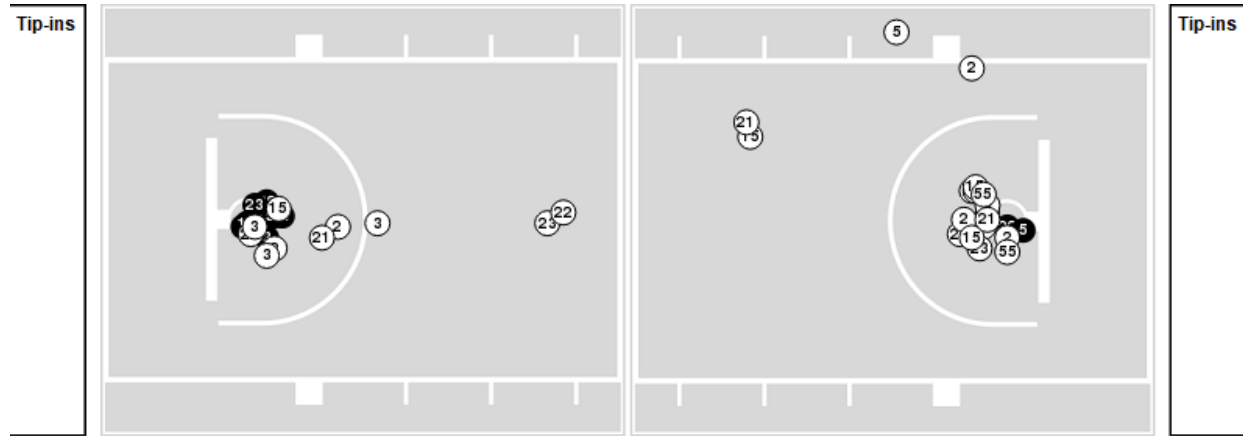

Blow Up Chart

● Made   ○ Missed   N - Player Number

UTEP	M/A	%
Field Goals	14/53	26
2 Points	11/41	27
3 Points	3/12	25
Free Throws	14/21	67

UTEP	M/A	%
Points in the Paint	22 (11 / 37)	30
Fast Break Points	7 (6/7)	86
Second Chance Points	4 (2/8)	25
Effective FG%	29