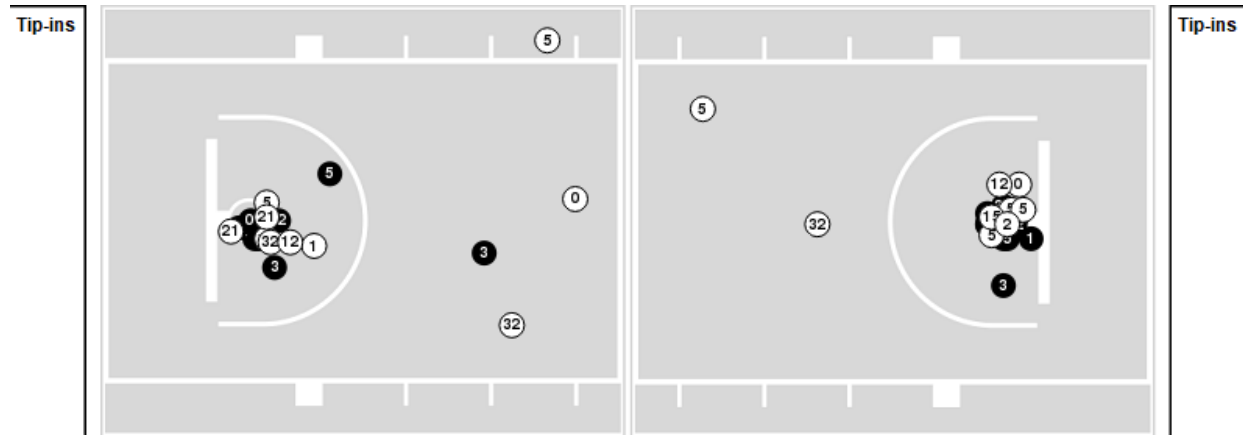

Blow Up Chart

● Made   ○ Missed   N - Player Number

FIU	M/A	%
Field Goals	26/57	46
2 Points	22/43	51
3 Points	4/14	29
Free Throws	16/17	94

FIU	M/A	%
Points in the Paint	36 (18 / 36)	50
Fast Break Points	15 (10/11)	91
Second Chance Points	5 (2/5)	40
Effective FG%	49