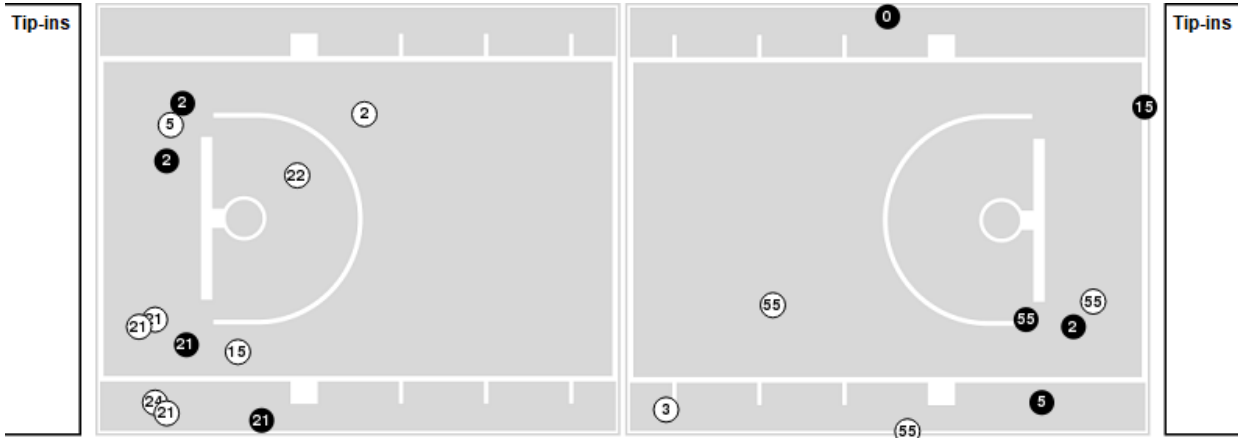

Blow Up Chart

● Made ○ Missed N - Player Number

UTEP	M/A	%
Field Goals	19/50	38
2 Points	13/32	41
3 Points	6/18	33
Free Throws	27/33	82

UTEP	M/A	%
Points in the Paint	12 (6 / 14)	43
Fast Break Points	6 (5/8)	63
Second Chance Points	14 (10/16)	63
Effective FG%	44