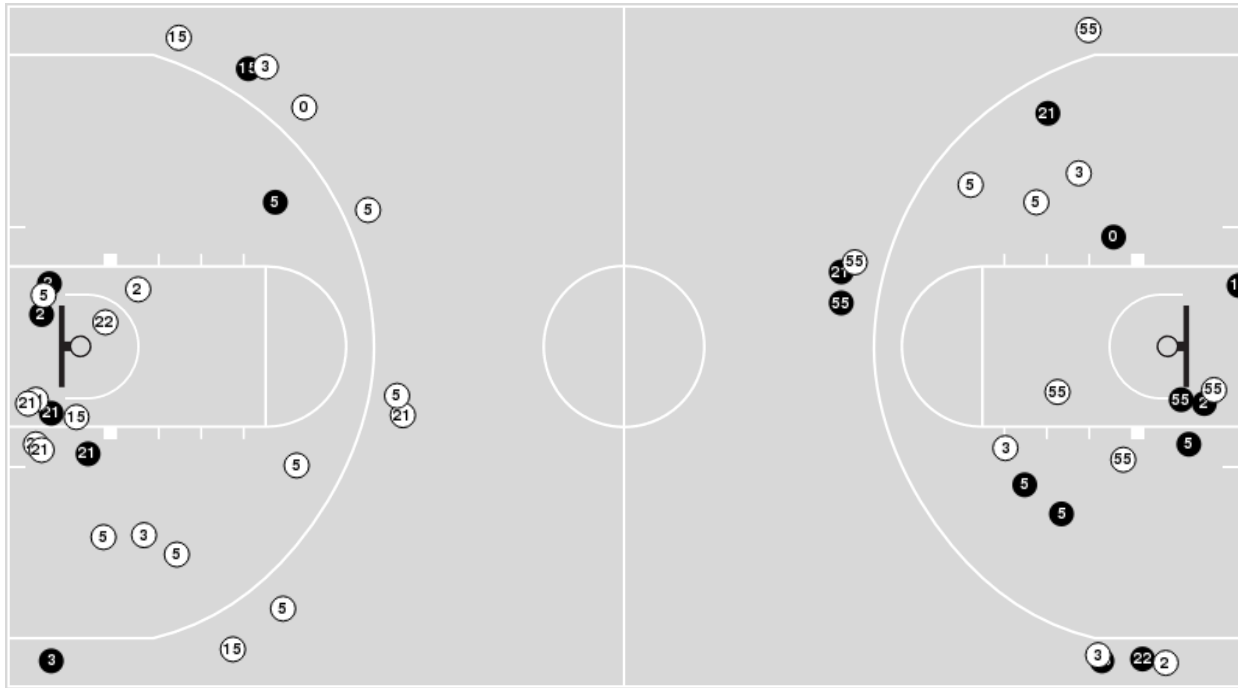

Players => 0, 2, 3, 4, 5, 10, 12, 15, 20, 21, 22, 23, 24, 55FG Types=>AllResults=>All

UTEP

All Field Goals