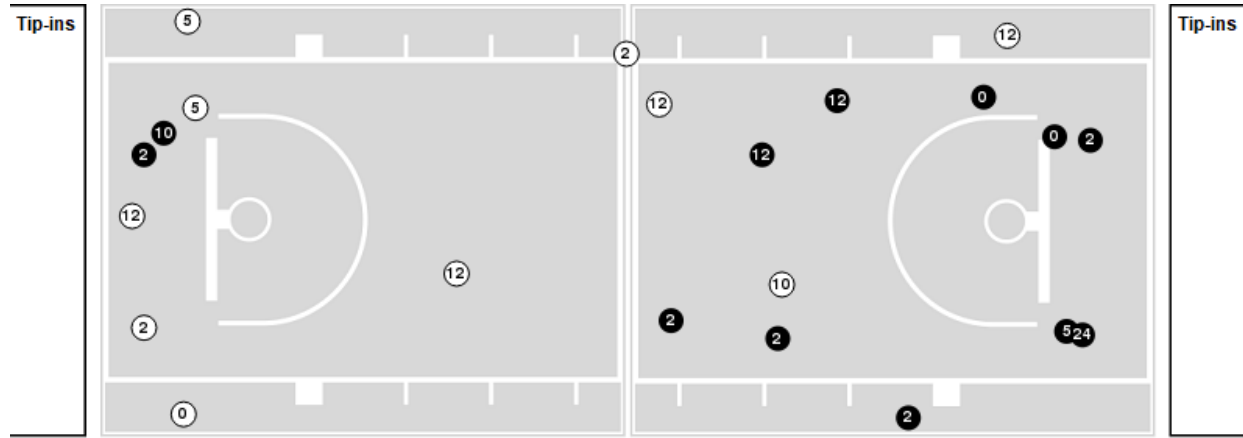

Blow Up Chart

● Made   ○ Missed   N - Player Number

UTSA	M/A	%
Field Goals	20/59	34
2 Points	15/38	39
3 Points	5/21	24
Free Throws	14/18	78

UTSA	M/A	%
Points in the Paint	22 (11 / 17)	65
Fast Break Points	6 (5/5)	100
Second Chance Points	9 (7/21)	33
Effective FG%	38