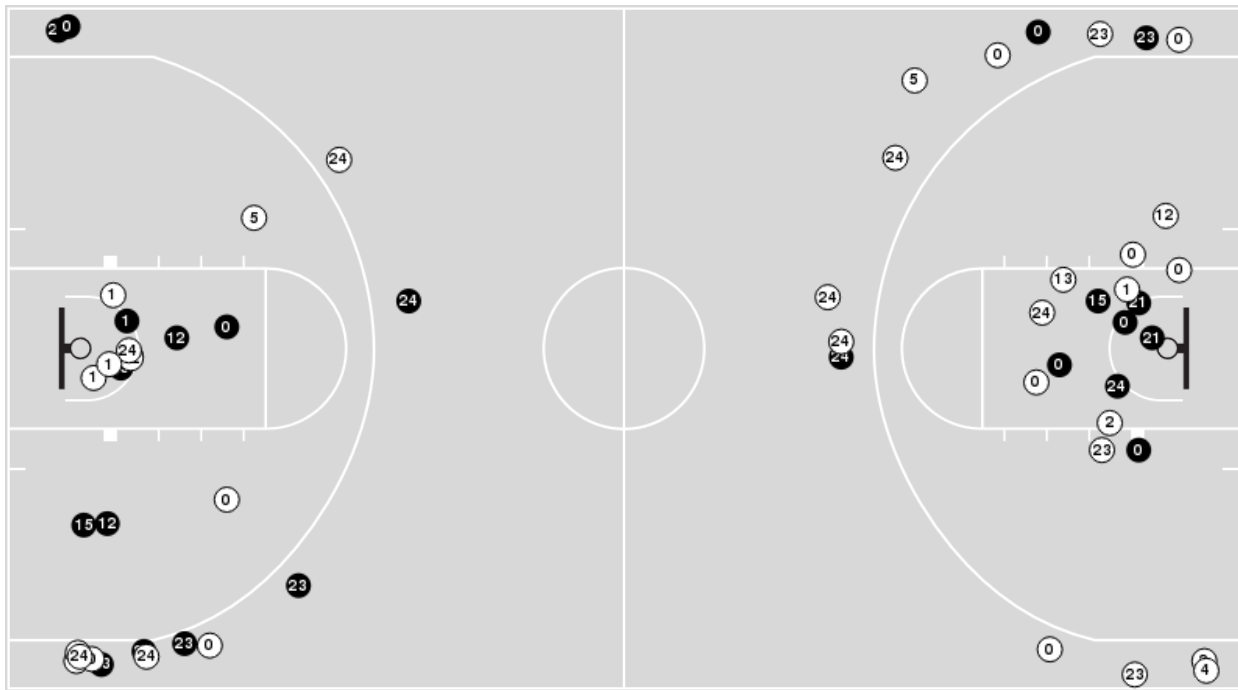

Players => 00, 1, 2, 3, 4, 5, 11, 12, 13, 15, 20, 21, 23, 24, 33FG Types=>AllResults=>All

UTEP

All Field Goals