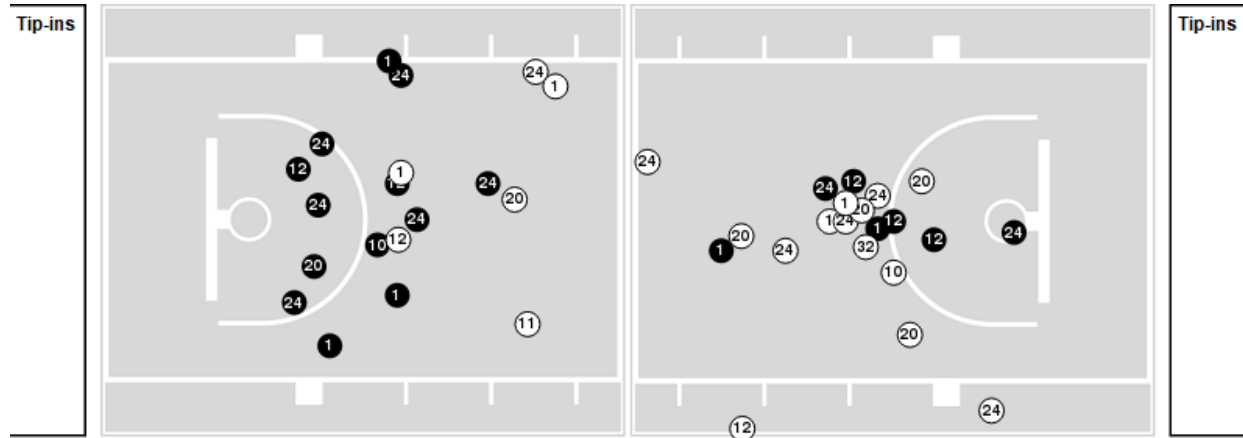

UTEP

No	Name	Mins		Score		Points Diff		Points per Min		Assists		Rebounds		Steals		Turnovers	
		On	Off	On	Off	On	Off	On	Off	On	Off	On	Off	On	Off	On	Off
00	Souley Boum	40:00	00:00	69 - 64	0 - 0	5	0	1.73	0.00	17	0	32	0	5	0	4	0
1	Tyodus Verhoeven	25:56	14:04	47 - 40	22 - 24	7	-2	1.81	1.56	10	7	22	10	4	1	2	2
2	Christian Agnew	03:27	36:33	5 - 9	64 - 55	-4	9	1.45	1.75	0	17	3	29	0	5	2	2
4	Kezza Giffa	01:50	38:10	2 - 2	67 - 62	0	5	1.09	1.76	0	17	2	30	1	4	1	3
5	Emmanuel White	08:00	32:00	12 - 10	57 - 54	2	3	1.50	1.78	5	12	6	26	1	4	0	4
12	Jamari Sibley	27:37	12:23	44 - 44	25 - 20	0	5	1.59	2.02	11	6	22	10	2	3	1	3
13	Cam Clardy	00:46	39:14	0 - 0	69 - 64	0	5	0.00	1.76	0	17	1	31	0	5	0	4
15	Alfred Hollins	12:23	27:37	25 - 20	44 - 44	5	0	2.02	1.59	6	11	10	22	3	2	3	1
20	Kevin Kalu	02:03	37:57	0 - 4	69 - 60	-4	9	0.00	1.82	0	17	1	31	0	5	0	4
21	Ze'rik Onyema	08:00	32:00	14 - 16	55 - 48	-2	7	1.75	1.72	4	13	5	27	1	4	2	2
23	Jorell Saterfield	36:14	03:46	63 - 60	6 - 4	3	2	1.74	1.59	15	2	29	3	3	2	3	1
24	Jamal Bieniemy	33:44	06:16	64 - 51	5 - 13	13	-8	1.90	0.80	17	0	27	5	5	0	2	2

Officials: Kipp Kissinger, Jeb Hartness, Chance Moore

Players => 0, 1, 2, 3, 4, 5, 10, 11, 12, 13, 20, 21, 22, 24, 25, 32 FG Types=>AllResults=>All

UTSA

All Field Goals

Blow Up Chart

● Made ○ Missed N - Player Number