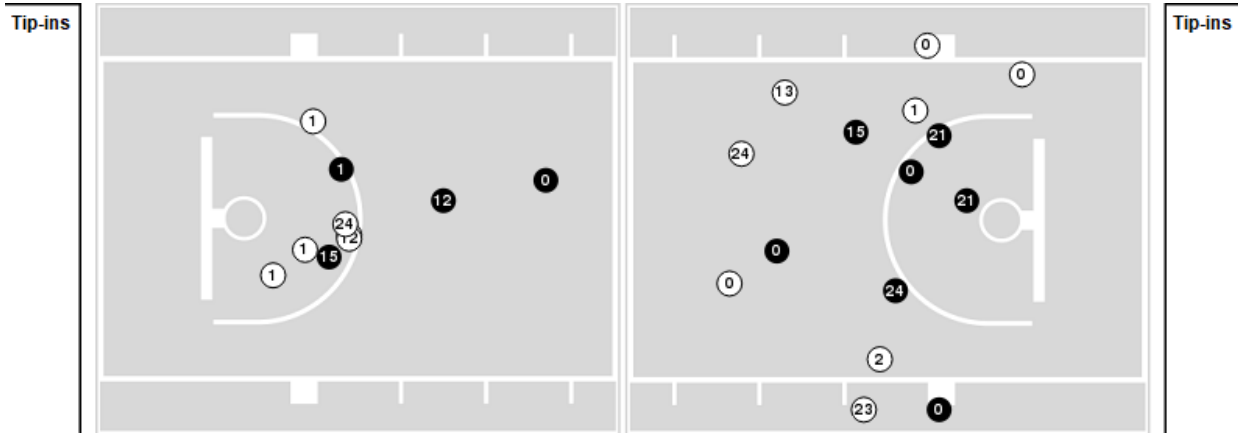

Blow Up Chart

● Made   ○ Missed   N - Player Number

UTEP	M/A	%
Field Goals	23/58	40
2 Points	13/30	43
3 Points	10/28	36
Free Throws	13/15	87

UTEP	M/A	%
Points in the Paint	20 (10 / 22)	45
Fast Break Points	6 (4/5)	80
Second Chance Points	6 (3/8)	38
Effective FG%	48