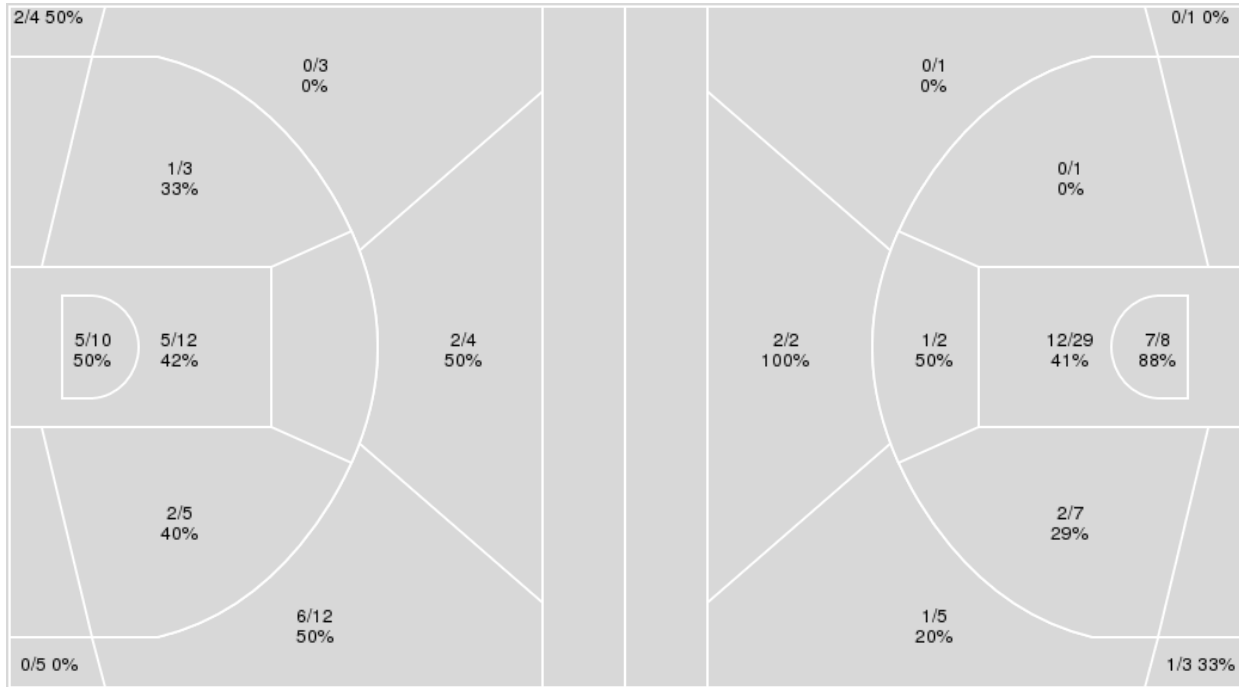

UTSA at UTEP

01/20/22 Don Haskins Center, El Paso
2021-22 Men's Basketball

Game Time: 7:00 PM
Game Duration: 4:10
Attendance: 5,021

Officials: Kipp Kissinger, Jeb Hartness, Chance Moore

{ Players => 00, 1, 2, 3, 4, 5, 11, 12, 13, 15, 20, 21, 23, 24, 33; } FG
Types => All; Results => All;

{ Players => 0, 1, 2, 3, 4, 5, 10, 11, 12, 13, 20, 21, 22, 24, 25, 32; } FG
Types => All; Results => All;

UTEP

UTSA

UTEP	M/A	%
Field Goals	23/58	40
2 Points	13/30	43
3 Points	10/28	36
Free Throws	13/15	87

UTSA	M/A	%
Field Goals	26/59	44
2 Points	22/46	48
3 Points	4/13	31
Free Throws	8/16	50