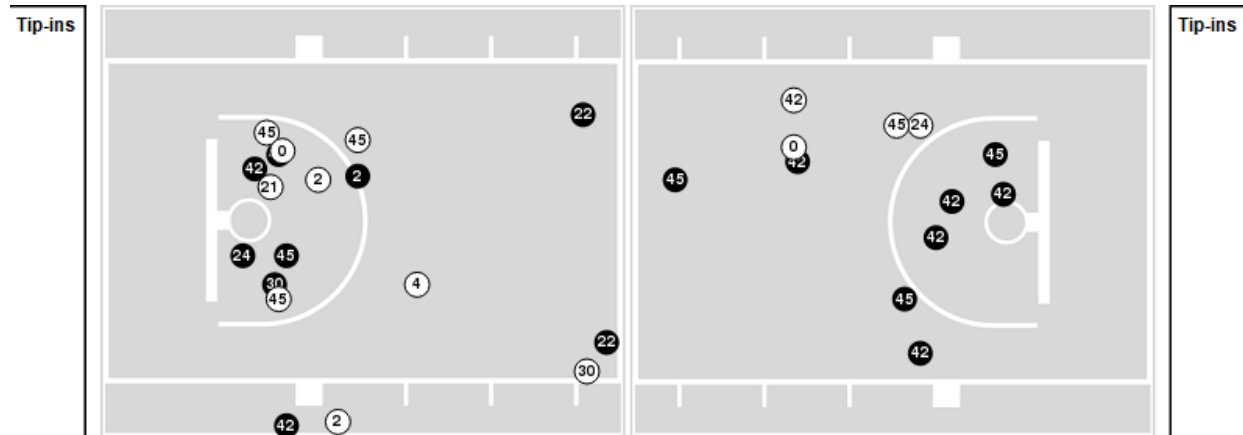

**Officials:** Brian Garland, Meadow Overstreet, Xiomara Cruz

Players => 0, 2, 3, 4, 5, 12, 15, 21, 22, 23, 24, 30, 35, 42, 45 FG Types=>All Results=>All

**Southern Miss.**

**All Field Goals**

**Blow Up Chart**