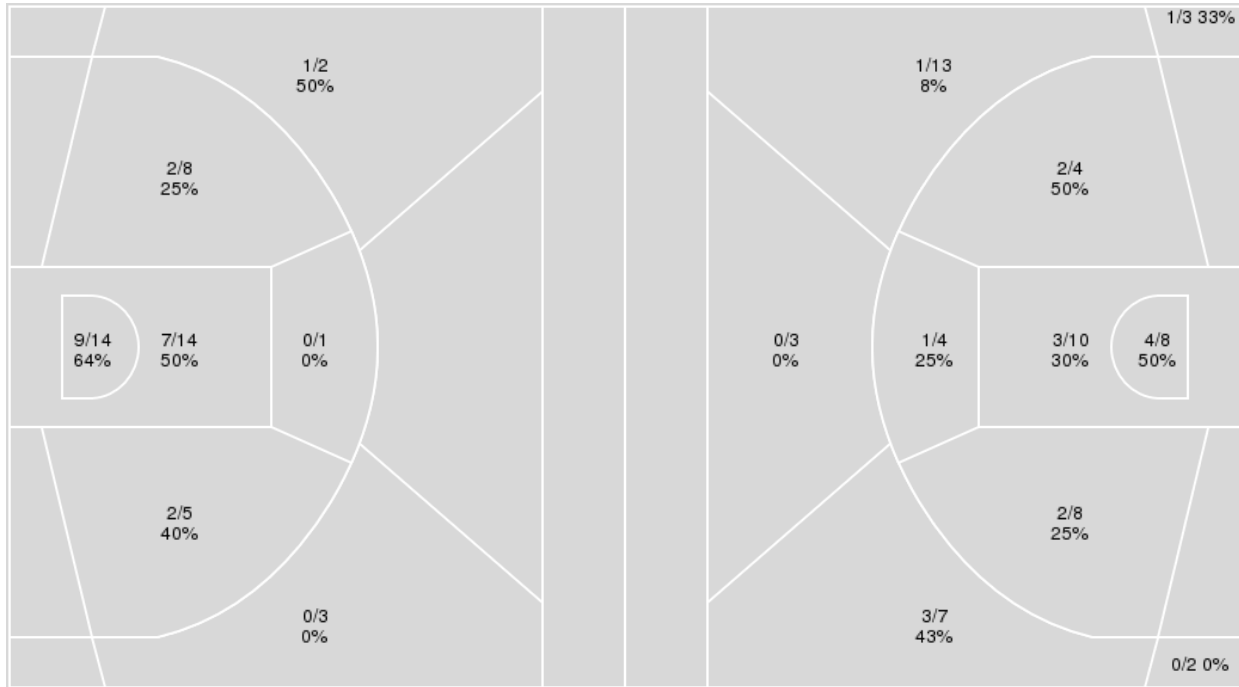

Officials: Brian Garland, Meadow Overstreet, Xiomara Cruz

{ Players => 0, 2, 3, 4, 5, 12, 15, 21, 22, 23, 24, 30, 35, 42, 45; } FG
Types => All; Results => All;

{ Players => 00, 2, 3, 4, 5, 10, 12, 15, 20, 21, 22, 23, 40, 55; } FG
Types => All; Results => All;

Southern Miss.

UTEP

Southern Miss.	M/A	%
Field Goals	21/47	45
2 Points	20/42	48
3 Points	1/5	20
Free Throws	12/16	75

UTEP	M/A	%
Field Goals	17/62	27
2 Points	12/34	35
3 Points	5/28	18
Free Throws	10/14	71