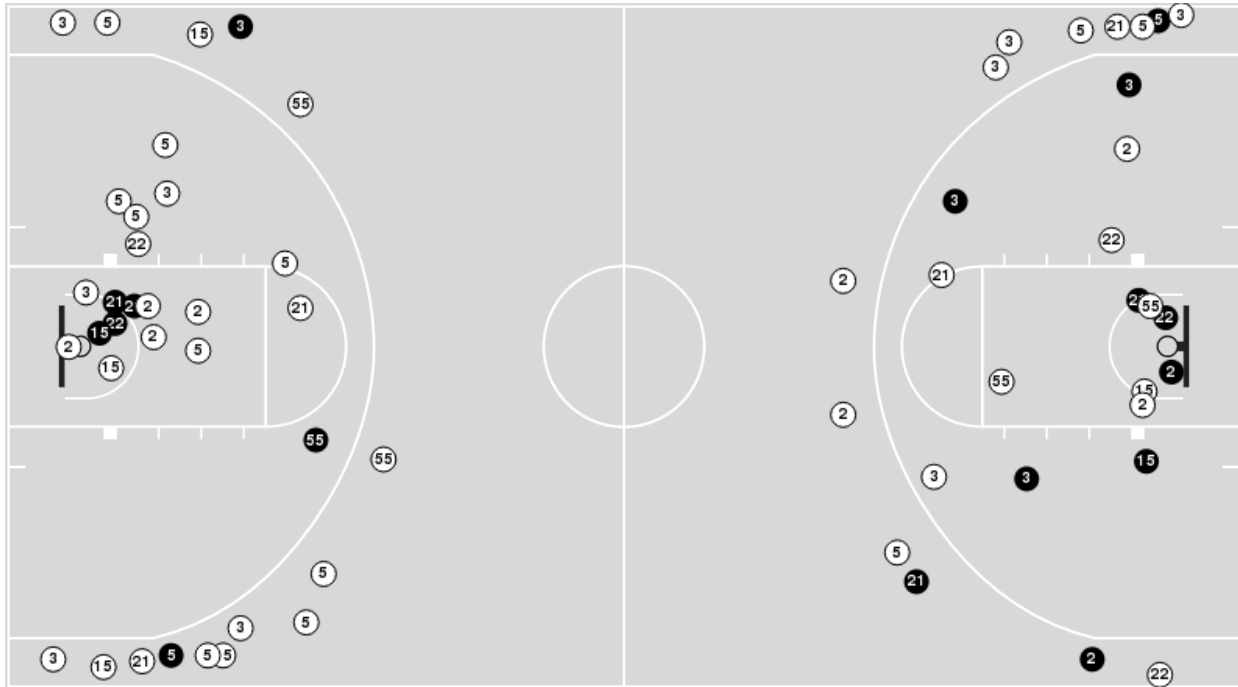

Officials: Brian Garland, Meadow Overstreet, Xiomara Cruz

Players => 00, 2, 3, 4, 5, 10, 12, 15, 20, 21, 22, 23, 40, 55FG Types=>AllResults=>All

UTEP

All Field Goals