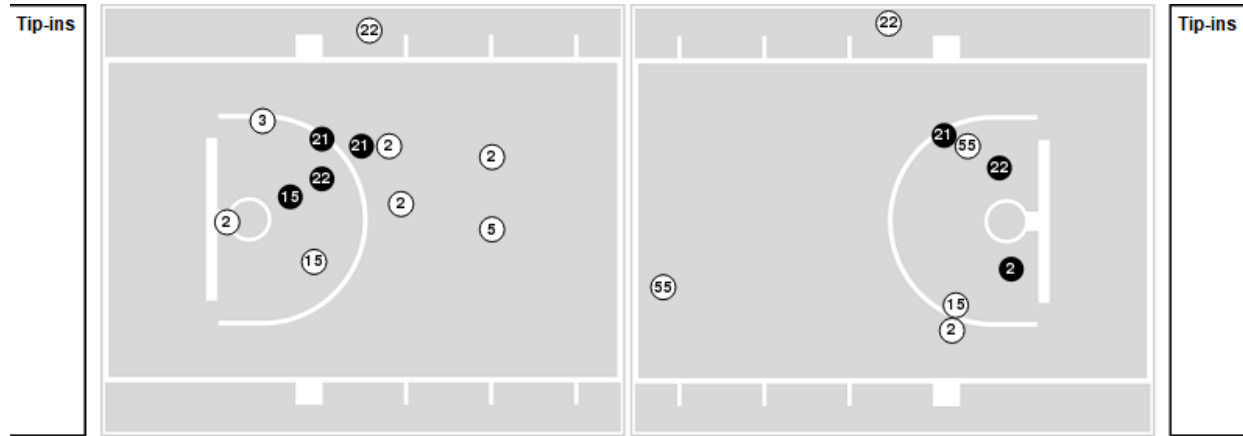

**Officials:** Brian Garland, Meadow Overstreet, Xiomara Cruz

Players => 00, 2, 3, 4, 5, 10, 12, 15, 20, 21, 22, 23, 40, 55FG Types=>AllResults=>All

**UTEP**

**All Field Goals**

**Blow Up Chart**

● Made    ○ Missed    N - Player Number