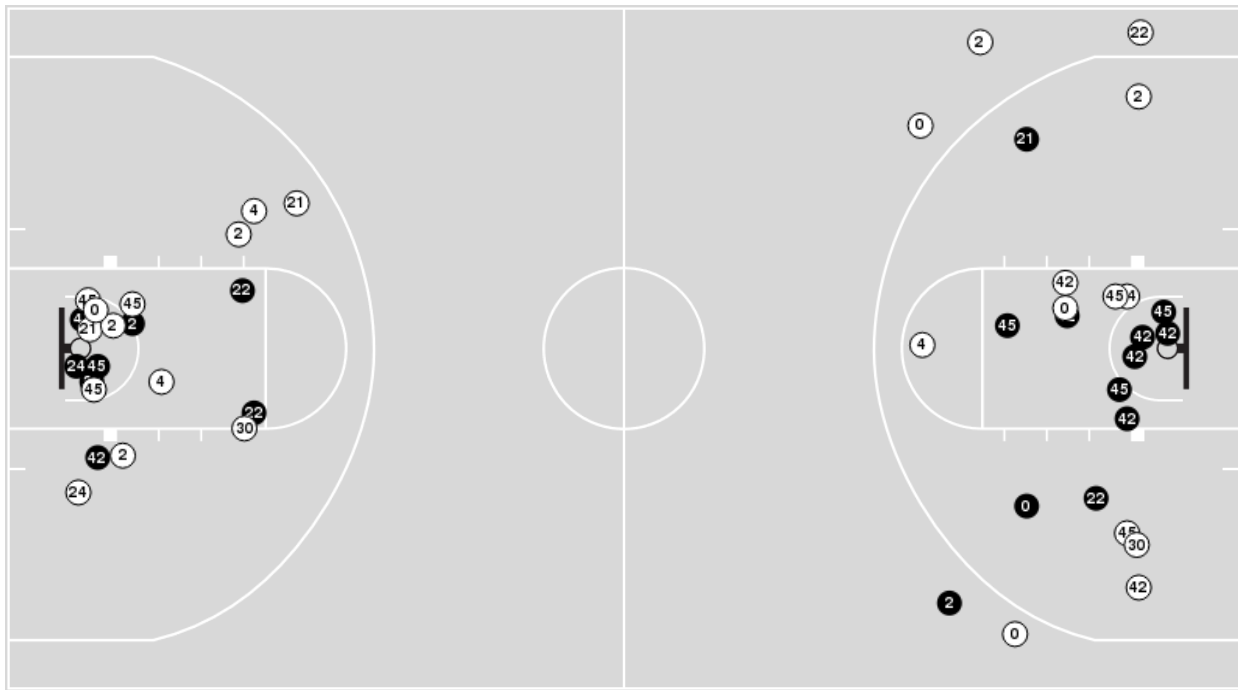

Officials: Brian Garland, Meadow Overstreet, Xiomara Cruz

Players => 0, 2, 3, 4, 5, 12, 15, 21, 22, 23, 24, 30, 35, 42, 45 FG Types=>All Results=>All

Southern Miss.

All Field Goals