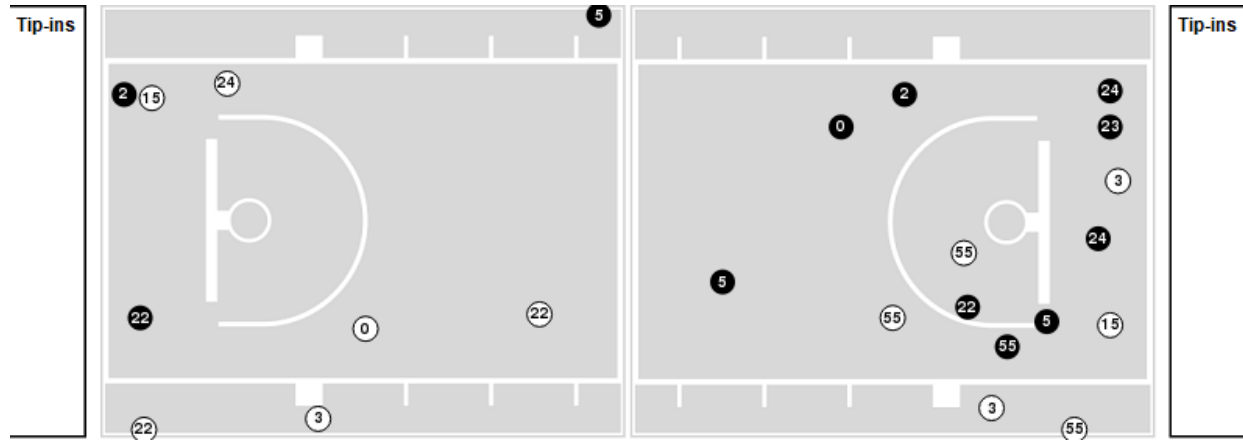

Blow Up Chart

● Made ○ Missed N - Player Number

UTEP	M/A	%
Field Goals	21/56	38
2 Points	17/37	46
3 Points	4/19	21
Free Throws	13/20	65

UTEP	M/A	%
Points in the Paint	22 (11 / 19)	58
Fast Break Points	6 (5/5)	100
Second Chance Points	7 (4/12)	33
Effective FG%	41