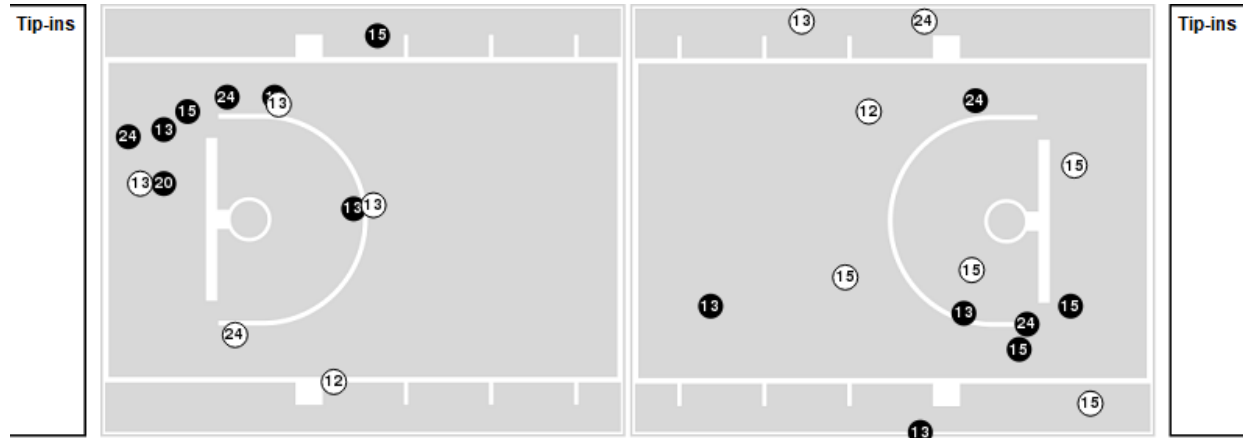

Blow Up Chart

● Made ○ Missed N - Player Number

Charlotte	M/A	%
Field Goals	26/58	45
2 Points	20/41	49
3 Points	6/17	35
Free Throws	13/21	62

Charlotte	M/A	%
Points in the Paint	26 (13 / 21)	62
Fast Break Points	5 (4/7)	57
Second Chance Points	5 (3/8)	38
Effective FG%	50