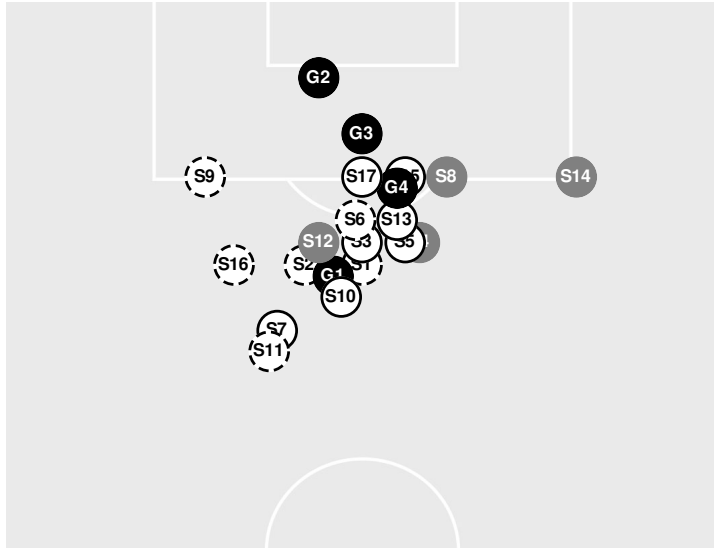

- 70:26 Miners substitution: Noel, Ayana for Soto, Jackie.
- 70:26 Miners substitution: Lopez, Taya for Bohdan, Vic.
- 70:26 Miners substitution: Fisher, Kam for Prevosto, Kristen.
- 70:26 Miners substitution: Vaughan, Hayley for Kidd, Emerson.
- 70:41 Aggies substitution: Pante, Mia for Abel, Natalie.
- 71:24 Miners substitution: Marquez, Lilly for Harvey, Chardonnae.
- 71:58 Foul on UTEP.
- 74:31 Corner kick by Aggies [74:31].
- 75:14 Shot by Aggies Matula, Macy, SAVE Palmen, Luisa.
- 75:49 Miners substitution: Bohdan, Vic for Ngongo, Jojo.
- 75:49 Miners substitution: Kidd, Emerson for Vaughan, Hayley.
- 76:20 Foul on Texas A&M.
- 77:18 Shot by Aggies Russell, Ali BLOCKED.
- 77:27 Corner kick by Aggies [77:27].
- 78:58 Miners substitution: Prevosto, Kristen for Noel, Ayana.
- 80:02 Foul on Texas A&M.
- 80:32 Shot by Miners Prevosto, Kristen, SAVE Caldwell, Kenna.
- 82:27 Foul on UTEP.
- 83:33 Shot by Aggies Hayes, Maile, SAVE Palmen, Luisa.
- 84:30 GOAL by Aggies Hayes, Maile, Assist by Matula, Macy, goal number 2 for season.

UTEP 0, TEXAS A&M 3

- 84:30 Miners substitution: Ngongo, Jojo for Lopez, Taya.
- 84:38 Aggies substitution: Boeckmann, Carissa for Hayes, Maile.
- 84:38 Aggies substitution: Abel, Natalie for Geczik, Lauren.
- 85:12 Offside against Texas A&M.
- 86:00 Shot by Aggies Pante, Mia WIDE LEFT.
- 87:52 Shot by Aggies Boeckmann, Carissa, SAVE Palmen, Luisa.
- 87:58 Corner kick by Aggies [87:58].
- 88:44 Miners substitution: Soto, Jackie for Prevosto, Kristen.
- 90:00 End of period [90:00].

UTEP 0, TEXAS A&M 3

Shots by Half Intervals		1st Half	2nd Half
Aggies		9	12
Miners		2	4

Shot Chart

AGGIES

MINERS

S Shot Off Target
 S Shot On Target
 S Blocked
 G Goal / Own Goal

Shot Summary

Official Soccer Shot Chart - Final
UTEP vs Texas A&M
 9/5/21 Ellis Field, Bryan-College Station
 2021-22 Women's Soccer