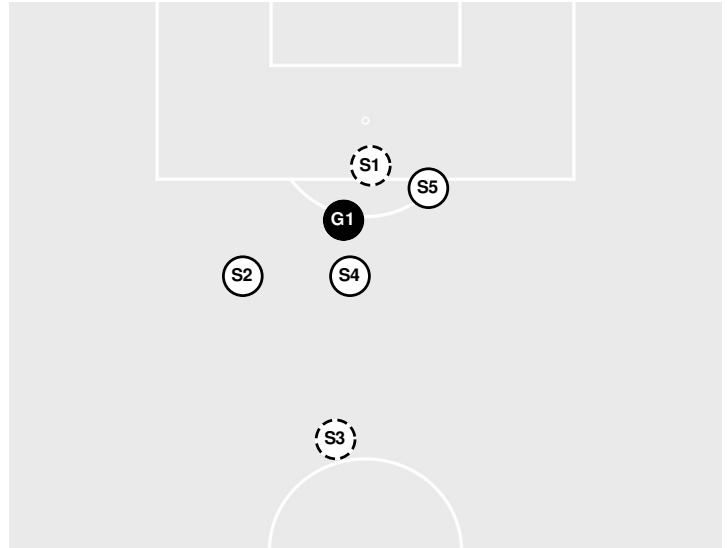

UTEP 0, TEXAS A&M 3

- 84:30 Miners substitution: Ngongo, Jojo for Lopez, Taya.
- 84:38 Aggies substitution: Boeckmann, Carissa for Hayes, Maile.
- 84:38 Aggies substitution: Abel, Natalie for Geczik, Lauren.
- 85:12 Offside against Texas A&M.
- 86:00 Shot by Aggies Pante, Mia WIDE LEFT.
- 87:52 Shot by Aggies Boeckmann, Carissa, SAVE Palmen, Luisa.
- 87:58 Corner kick by Aggies [87:58].
- 88:44 Miners substitution: Soto, Jackie for Prevosto, Kristen.
- 90:00 End of period [90:00].

UTEP 0, TEXAS A&M 3

Shots by Half Intervals		1st Half	2nd Half
Aggies		9	12
Miners		2	4

Shot Chart

AGGIES

MINERS

S Shot Off Target
 S Shot On Target
 S Blocked
 G Goal / Own Goal

Shot Summary

Official Soccer Shot Chart - Final
UTEP vs Texas A&M
 9/5/21 Ellis Field, Bryan-College Station
 2021-22 Women's Soccer

Match Time: 3:00 PM
Match Duration: 02:27
Attendance: 1598

Officials: Travis Haight, Gloria Martinez, Melvin Machayo, Jennifer Garner

AGGIES

No	Time	Player	Description
S1	4'	9, Taylor Pounds	
S2	11'	8, Maile Hayes	
G1	12'	9, Taylor Pounds	
S3	14'	22, Natalie Abel	Saved
S4	14'	8, Maile Hayes	Blocked
S5	16'	13, Mia Pante	Saved
S6	18'	22, Natalie Abel	
S7	26'	9, Taylor Pounds	Saved
S8	44'	17, Lauren Geczik	Blocked
G2	49'	2, Kate Colvin	
S9	50'	2, Kate Colvin	
S10	58'	17, Lauren Geczik	Saved
S11	60'	22, Natalie Abel	
G3	60'	8, Maile Hayes	
S12	67'	9, Taylor Pounds	Blocked
S13	76'	18, Macy Matula	Saved
S14	78'	12, Ali Russell	Blocked
S15	84'	8, Maile Hayes	Saved
G4	85'	8, Maile Hayes	
S16	86'	13, Mia Pante	
S17	88'	14, Carissa Boeckmann	Saved