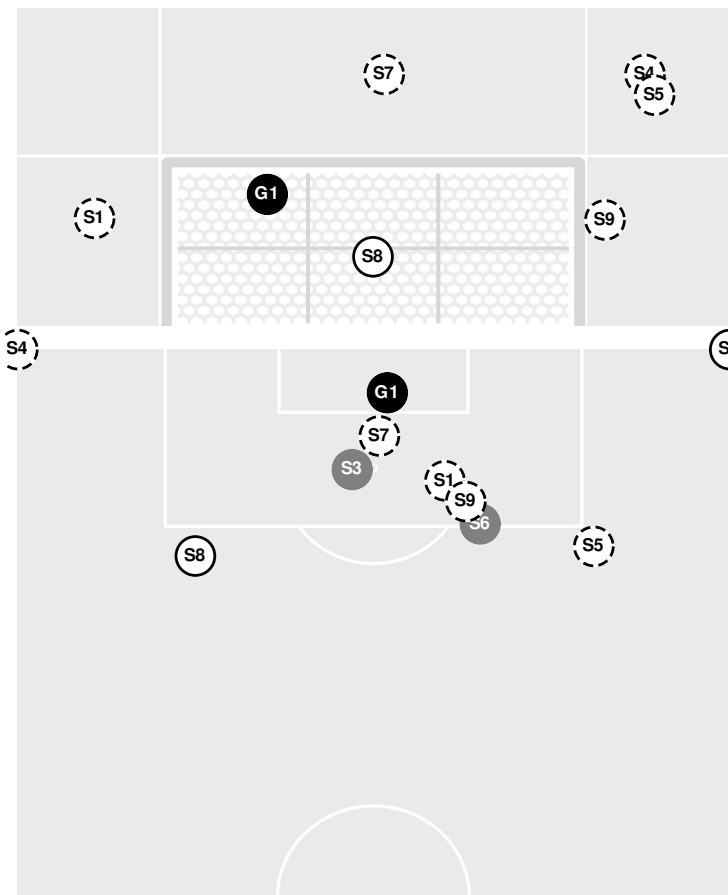

Rice vs UTEP

9/16/21 University Field, El Paso
2021-22 Women's Soccer

Officials: Karen Callado, David Curey, Matt Johnson, Gibby Widner

Shots by Half Intervals		1st Half	2nd Half
Miners		8	2
Owls		5	4

Shot Chart

MINERS