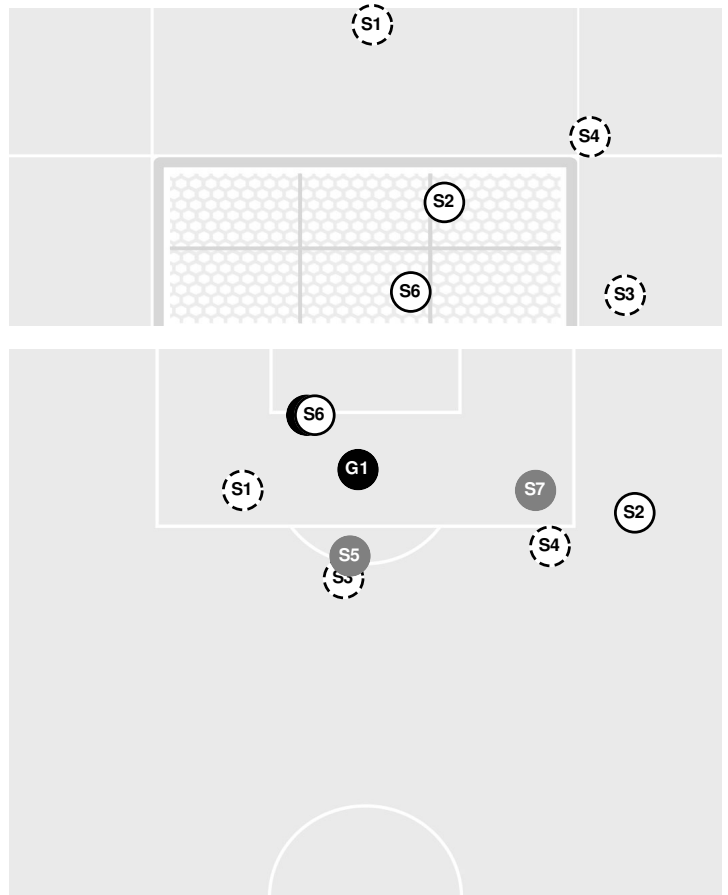

Shot Chart

MINERS

OWLS

S Shot Off Target
 S Shot On Target
 S Blocked
 G Goal / Own Goal

Shot Summary

MINERS

| No | Time | Player | Description |
|----|------|----------------------|-------------|
| S1 | 5' | 3, Jackie Soto | |
| S2 | 11' | 19, Cayman Tamez | Saved |
| G1 | 11' | 15, Molly Sutherland | |
| S3 | 15' | 10, Vic Bohdan | Blocked |
| S4 | 16' | 28, Emerson Kidd | |
| S5 | 32' | 10, Vic Bohdan | |
| S6 | 35' | 10, Vic Bohdan | Blocked |
| S7 | 35' | 20, Jojo Ngongo | |
| S8 | 53' | 3, Jackie Soto | Saved |
| S9 | 80' | 6, Maddie Malone | |