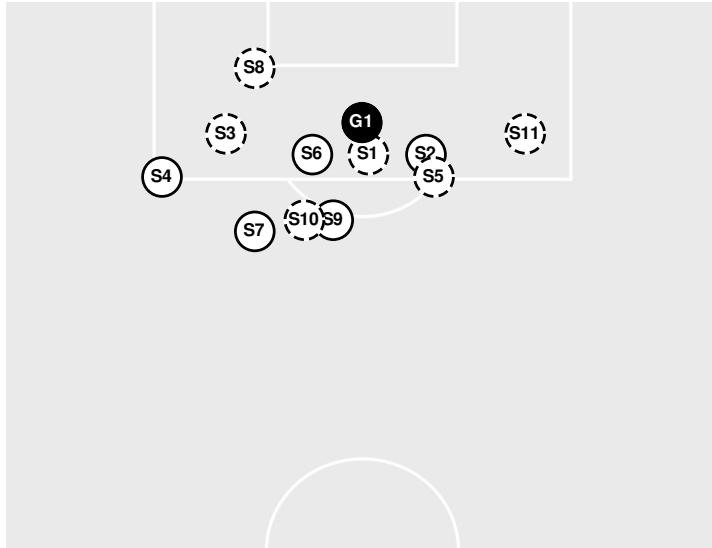

UTEP 0, TEXAS TECH 0

UTEP vs Texas Tech

8/19/21 John Walker Soccer Complex, Lubbock
2021-22 Women's Soccer

Officials: Fevzi Demirhan, Eddie Slaughter, Bernardo Van Steenberghe, Todd Wallace

Shots by Half Intervals

Red Raiders
Miners

	1st Half	2nd Half
Red Raiders	5	7
Miners	0	0

Shot Chart

RED RAIDERS

MINERS

S Shot Off Target
 S Shot On Target
 S Blocked
 G Goal / Own Goal

Shot Summary

Official Soccer Shot Chart - Final