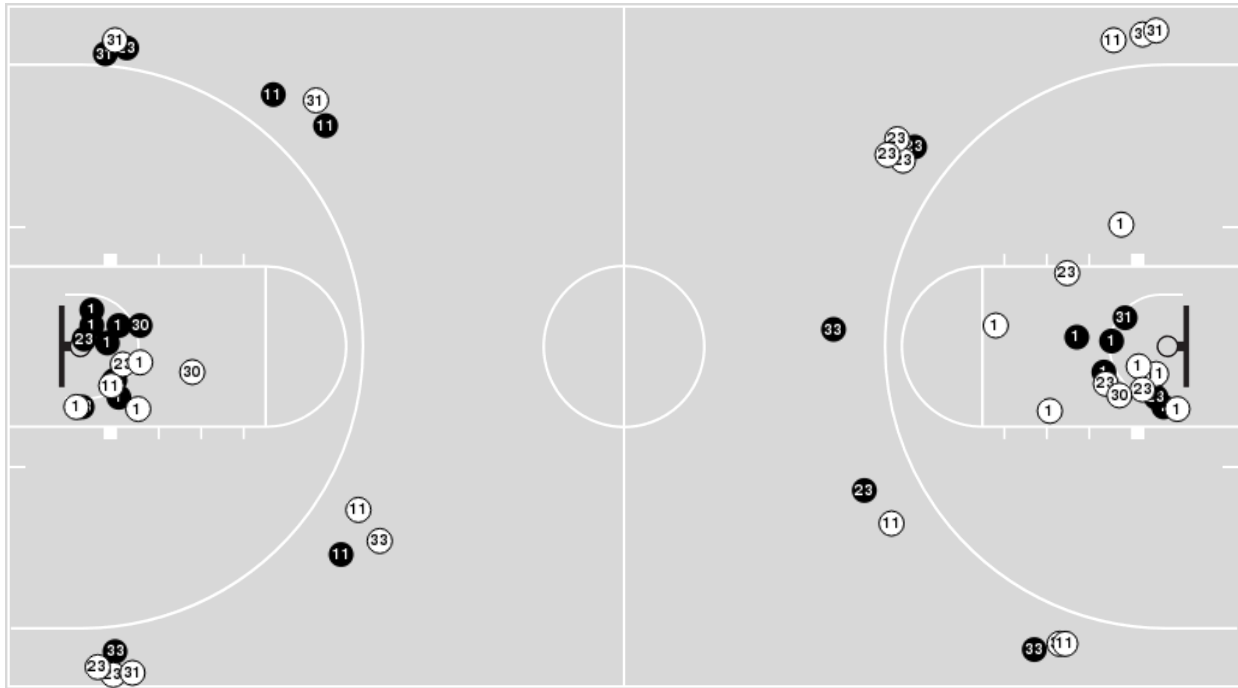

Officials: Tiara Cruse, Brian Garland, Metta Christensen

Players => AllFG Types=>AllResults=>All

Middle Tenn.

All Field Goals