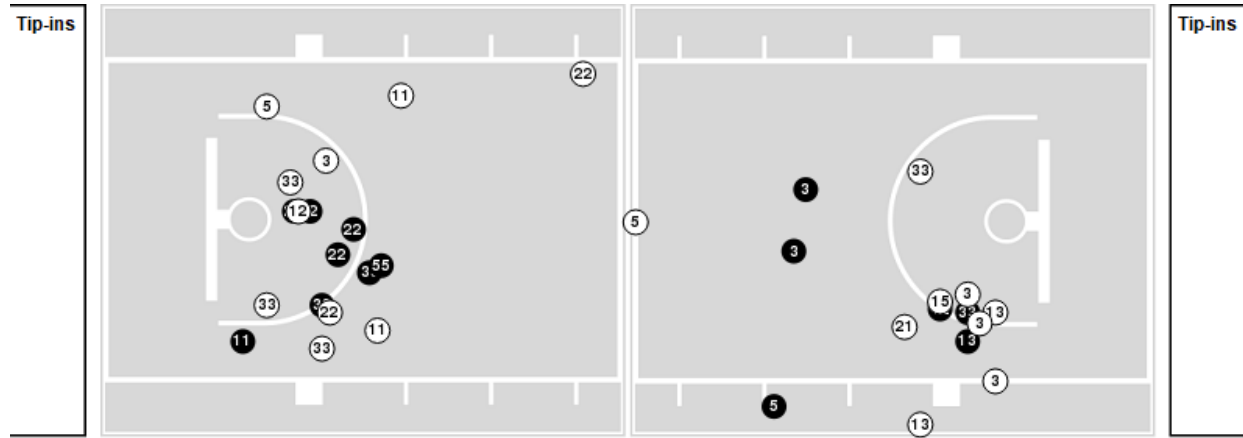

Blow Up Chart

● Made ○ Missed N - Player Number

UTEP	M/A	%
Field Goals	25/61	41
2 Points	21/41	51
3 Points	4/20	20
Free Throws	4/12	33

UTEP	M/A	%
Points in the Paint	26 (13 / 30)	43
Fast Break Points	11 (5/7)	71
Second Chance Points	13 (7/18)	39
Effective FG%	44