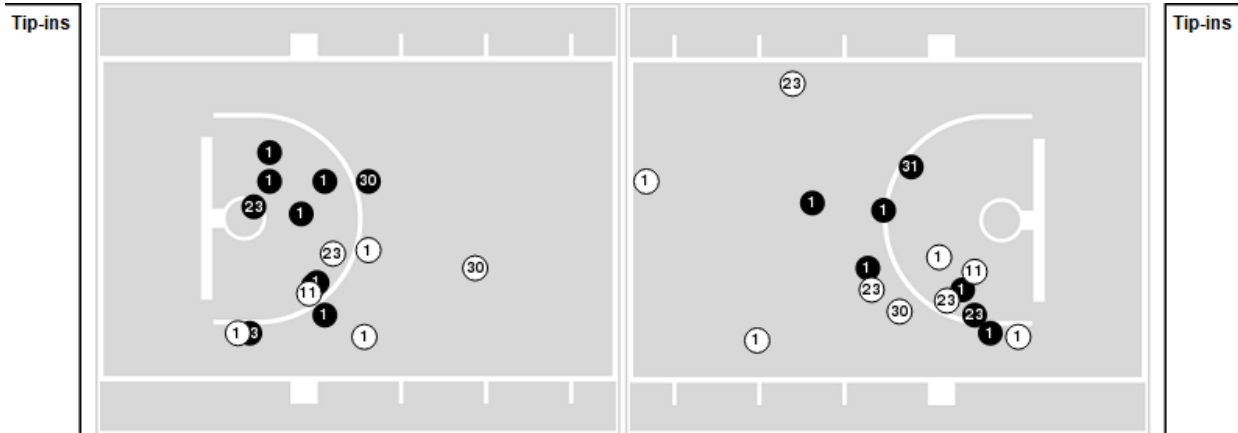

Blow Up Chart

● Made   ○ Missed   N - Player Number

Middle Tenn.	M/A	%
Field Goals	27/59	46
2 Points	17/33	52
3 Points	10/26	38
Free Throws	10/12	83

Middle Tenn.	M/A	%
Points in the Paint	34 (17 / 32)	53
Fast Break Points	21 (10/10)	100
Second Chance Points	8 (4/9)	44
Effective FG%	54