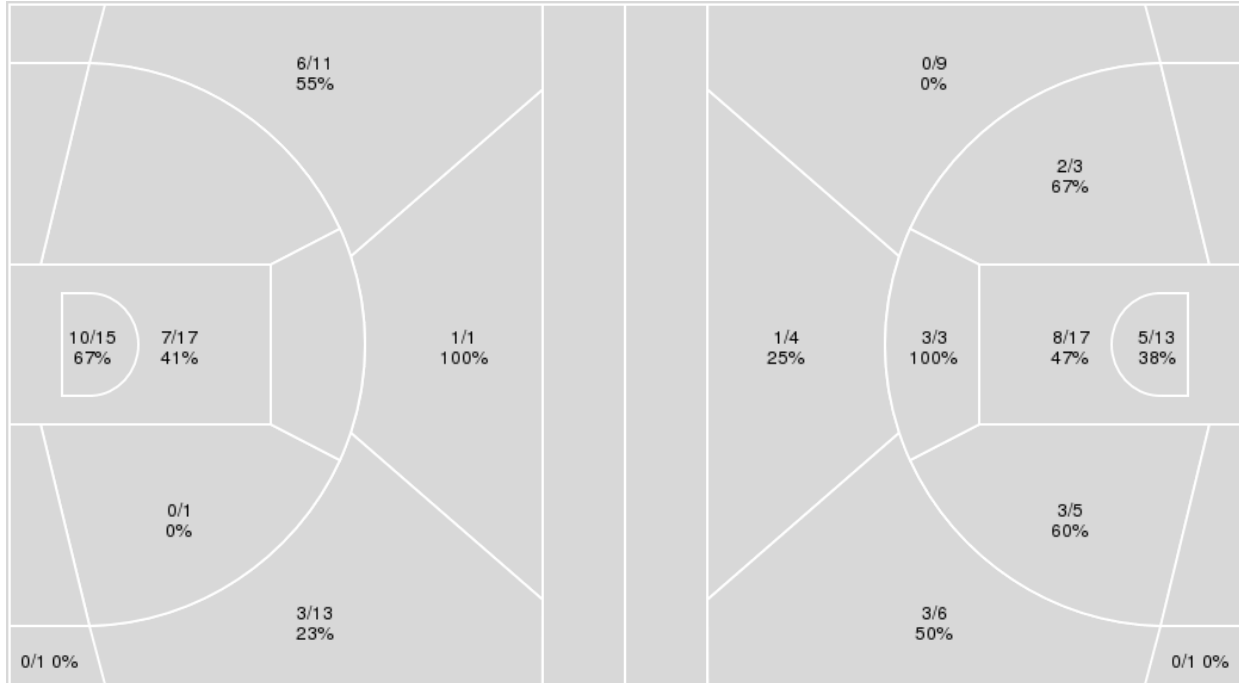

Officials: Tiara Cruse, Brian Garland, Metta Christensen

{ Players => All; } FG Types => All; Results => All;

{ Players => All; } FG Types => All; Results => All;

Middle Tenn.

UTEP

Middle Tenn.	M/A	%
Field Goals	27/59	46
2 Points	17/33	52
3 Points	10/26	38
Free Throws	10/12	83

UTEP	M/A	%
Field Goals	25/61	41
2 Points	21/41	51
3 Points	4/20	20
Free Throws	4/12	33