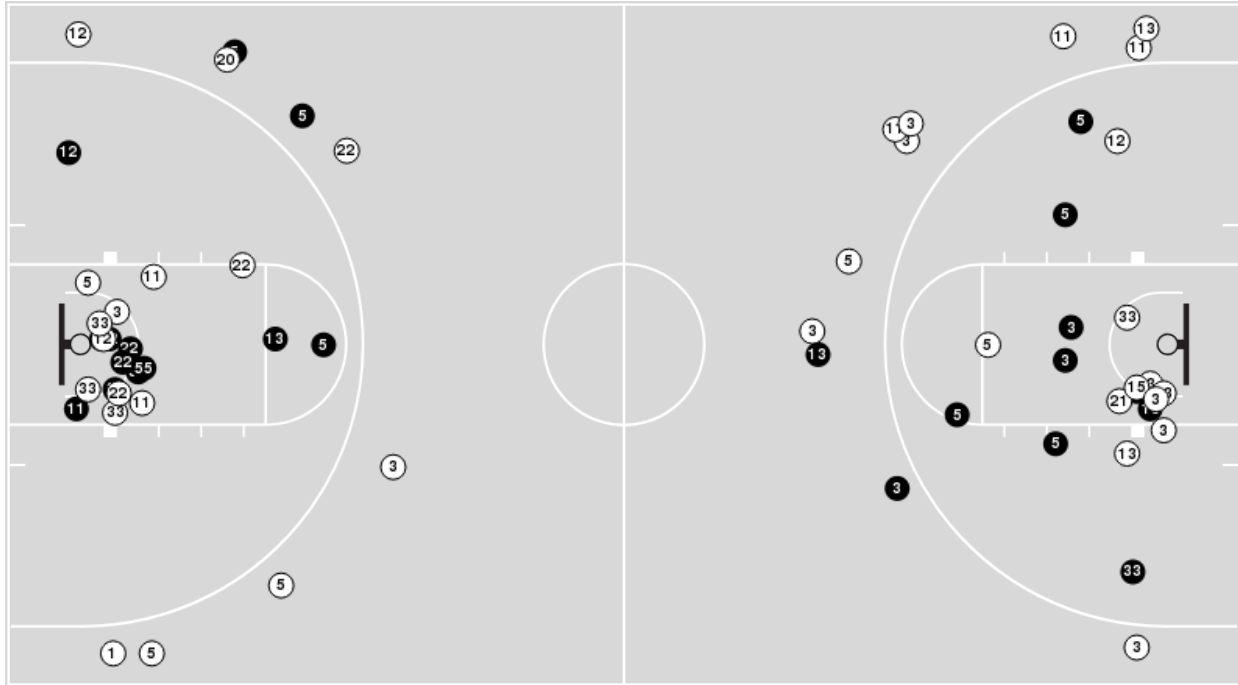

Officials: Tiara Cruse, Brian Garland, Metta Christensen

Players => AllFG Types=>AllResults=>All
UTEP

All Field Goals