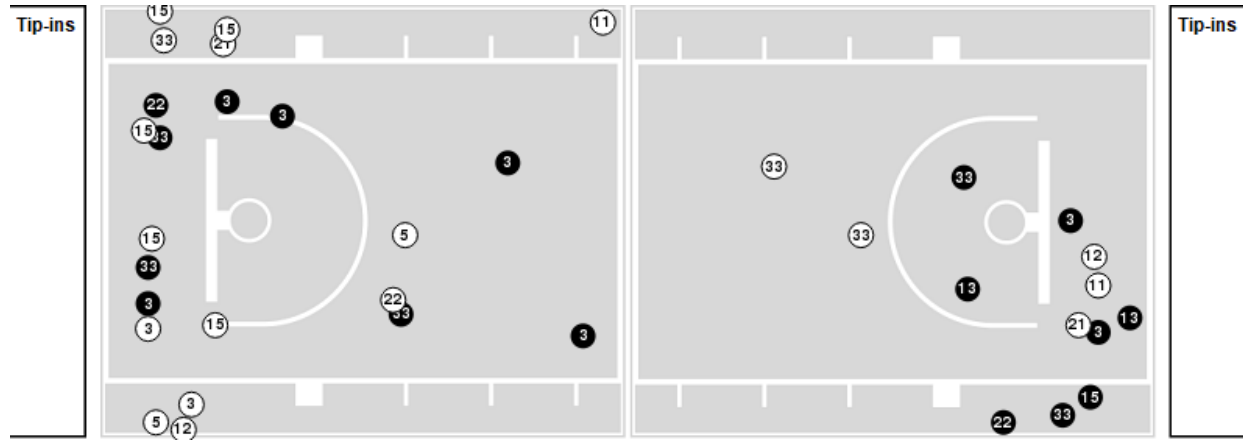

Blow Up Chart

● Made ○ Missed N - Player Number

UTEP	M/A	%
Field Goals	24/69	35
2 Points	20/52	38
3 Points	4/17	24
Free Throws	16/26	62

UTEP	M/A	%
Points in the Paint	28 (14 / 25)	56
Fast Break Points	8 (6/10)	60
Second Chance Points	6 (4/14)	29
Effective FG%	38