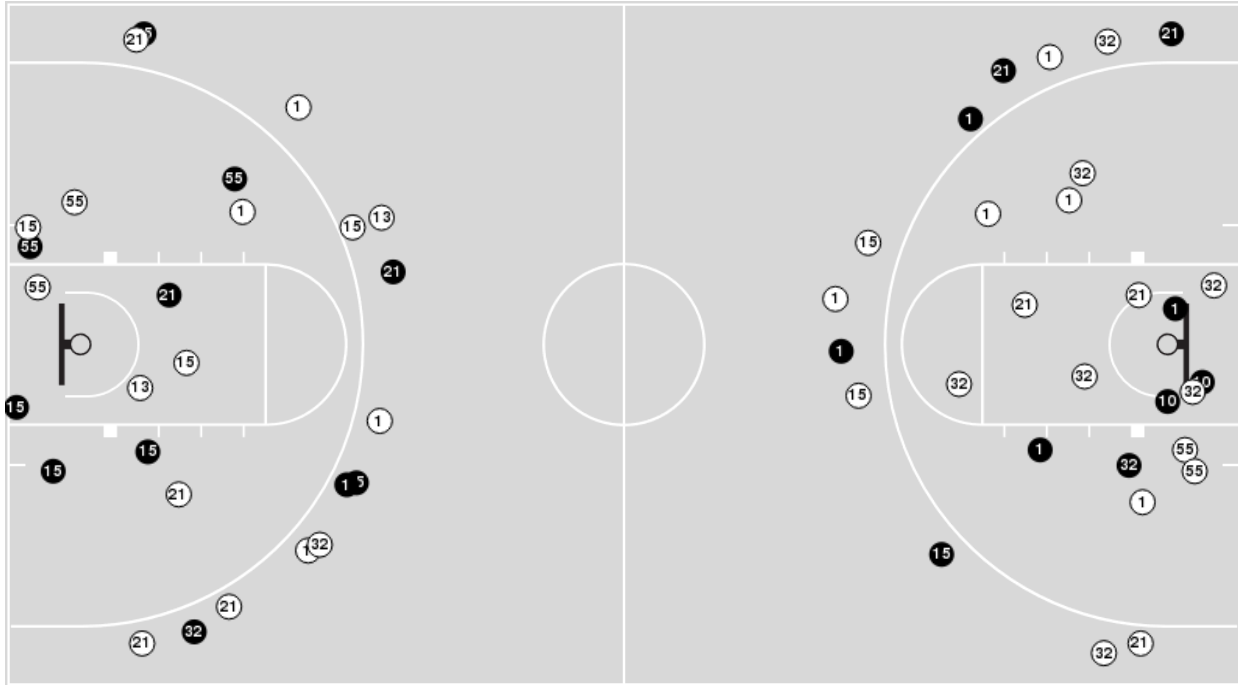

Officials: Eric Koch, Tim Resch, Marleah Vidal

Players => 1, 2, 4, 10, 11, 12, 13, 15, 21, 22, 24, 25, 32, 55 FG Types=>All Results=>All

UAB

All Field Goals