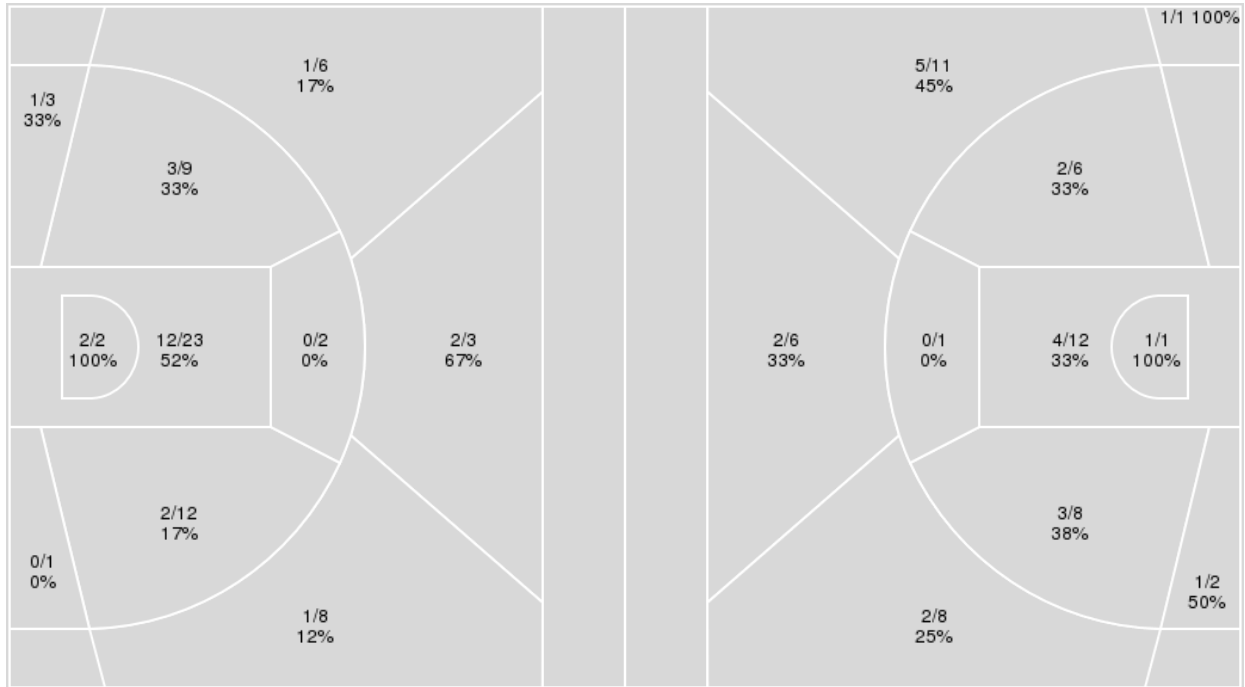

Officials: Eric Koch, Tim Resch, Marleah Vidal

{ Players => 1, 3, 5, 11, 12, 13, 15, 20, 21, 22, 31, 33, 55; } FG Types
=> All; Results => All;

{ Players => 1, 2, 4, 10, 11, 12, 13, 15, 21, 22, 24, 25, 32, 55; } FG
Types => All; Results => All;

UTEP

UAB

UTEP	M/A	%
Field Goals	24/69	35
2 Points	20/52	38
3 Points	4/17	24
Free Throws	16/26	62

UAB	M/A	%
Field Goals	21/56	38
2 Points	11/30	37
3 Points	10/26	38
Free Throws	12/16	75