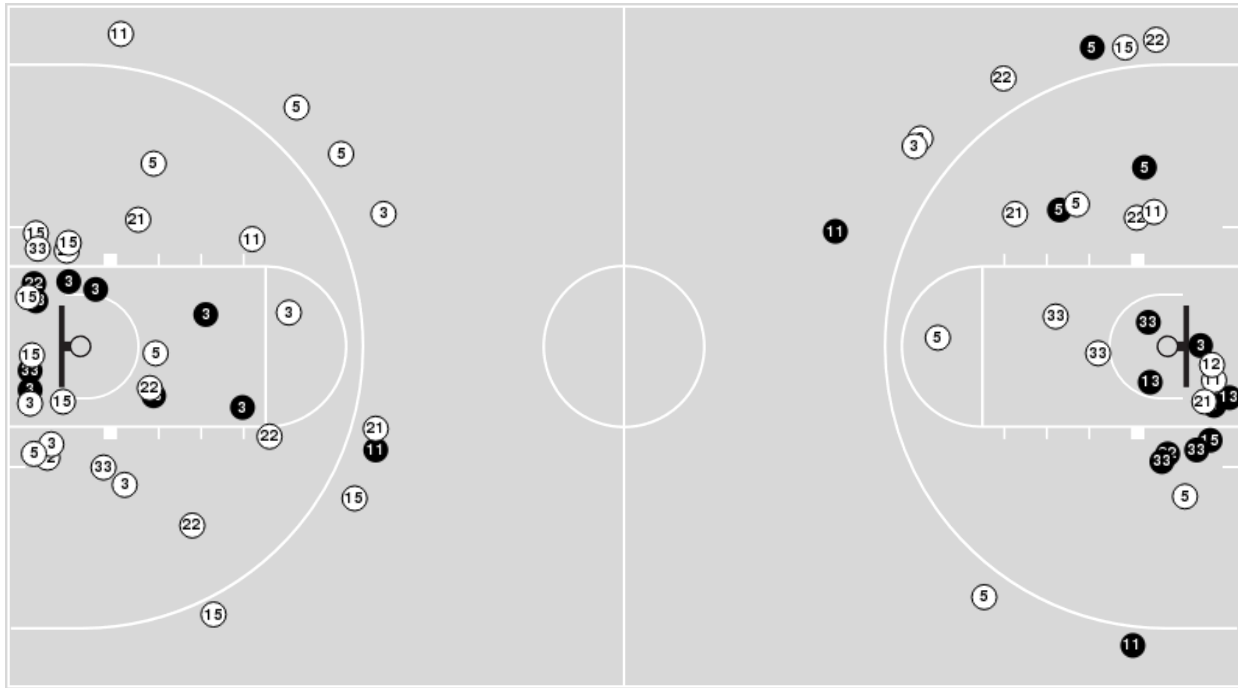

Officials: Eric Koch, Tim Resch, Marleah Vidal

Players => 1, 3, 5, 11, 12, 13, 15, 20, 21, 22, 31, 33, 55FG Types=>AllResults=>All

UTEP

All Field Goals