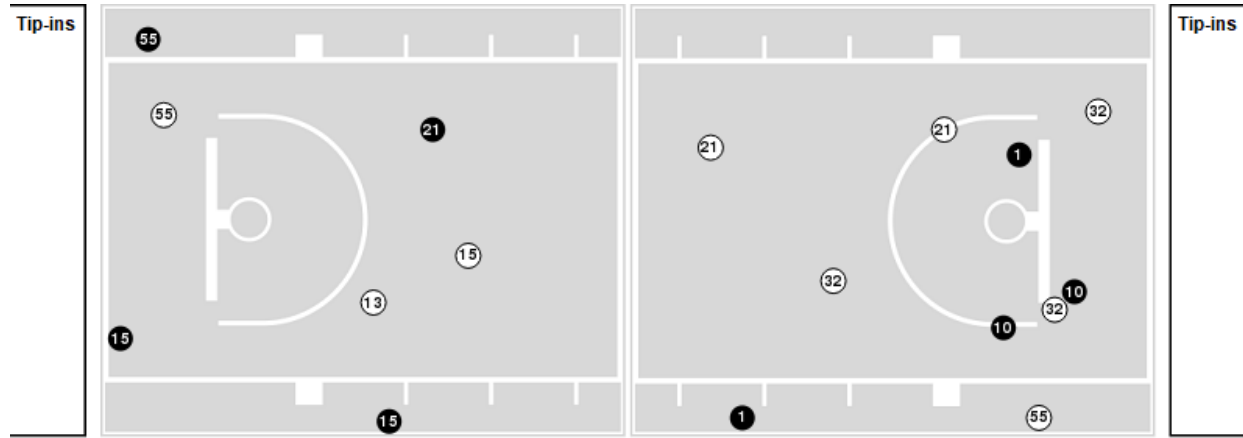

Blow Up Chart

● Made ○ Missed N - Player Number

UAB	M/A	%
Field Goals	21/56	38
2 Points	11/30	37
3 Points	10/26	38
Free Throws	12/16	75

UAB	M/A	%
Points in the Paint	10 (5 / 13)	38
Fast Break Points	0 (0/0)	0
Second Chance Points	0 (0/4)	0
Effective FG%	46