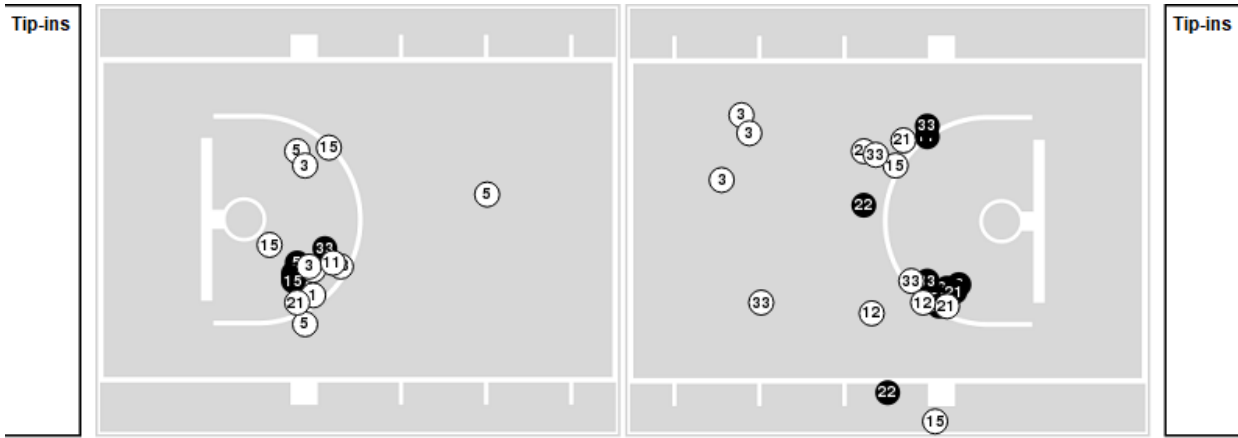

UTEP at Charlotte

02/27/21 Halton Arena, Charlotte
2020-21 Women's Basketball

Officials: Gina Cross, Natasha Camy, Kiesha Brown

Players => AllFG Types=>AllResults=>All

UTEP

All Field Goals

Blow Up Chart

● Made ○ Missed N - Player Number