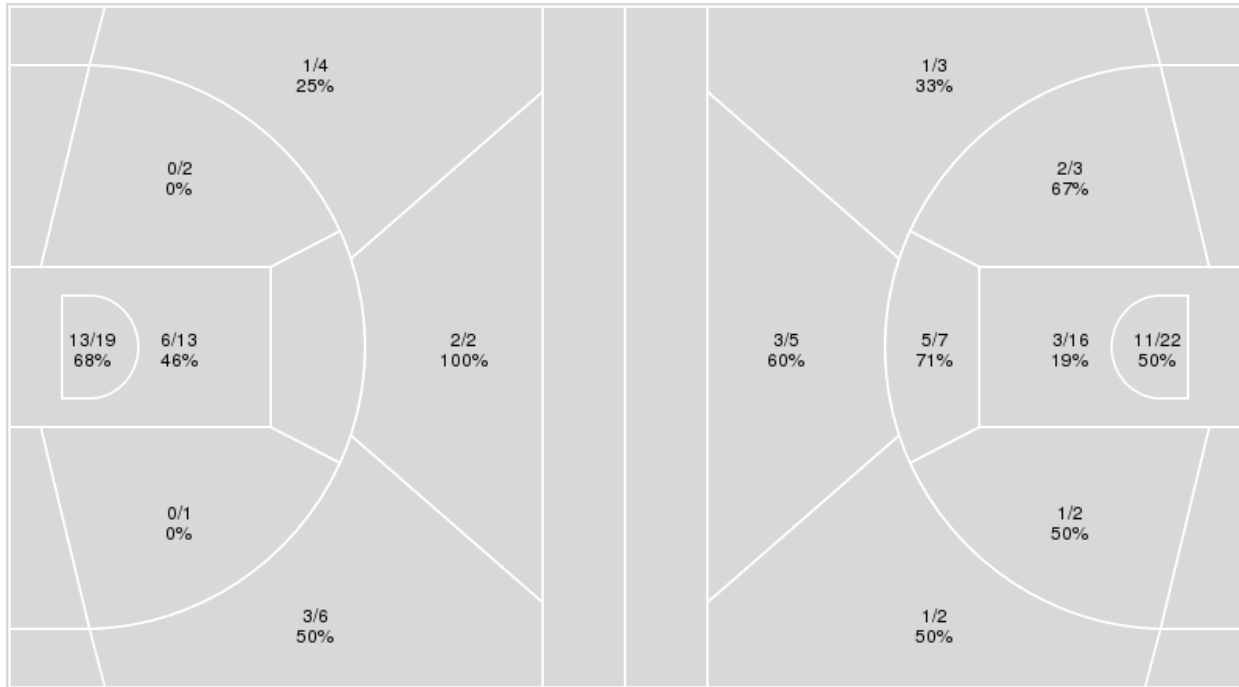

UTEP at Charlotte

02/27/21 Halton Arena, Charlotte
2020-21 Women's Basketball

Game Time: 3:00 PM
Game Duration: 1:56
Attendance: 202

Officials: Gina Cross, Natasha Camy, Kiesha Brown

{ Players => 0, 2, 3, 4, 10, 12, 13, 15, 20, 24, 34, 40, 44; } FG Types => { Players => All; } FG Types => All; Results => All;
All; Results => All;

Charlotte

UTEP

Charlotte	M/A	%
Field Goals	25/47	53
2 Points	19/35	54
3 Points	6/12	50
Free Throws	12/22	55

UTEP	M/A	%
Field Goals	27/60	45
2 Points	22/50	44
3 Points	5/10	50
Free Throws	12/17	71