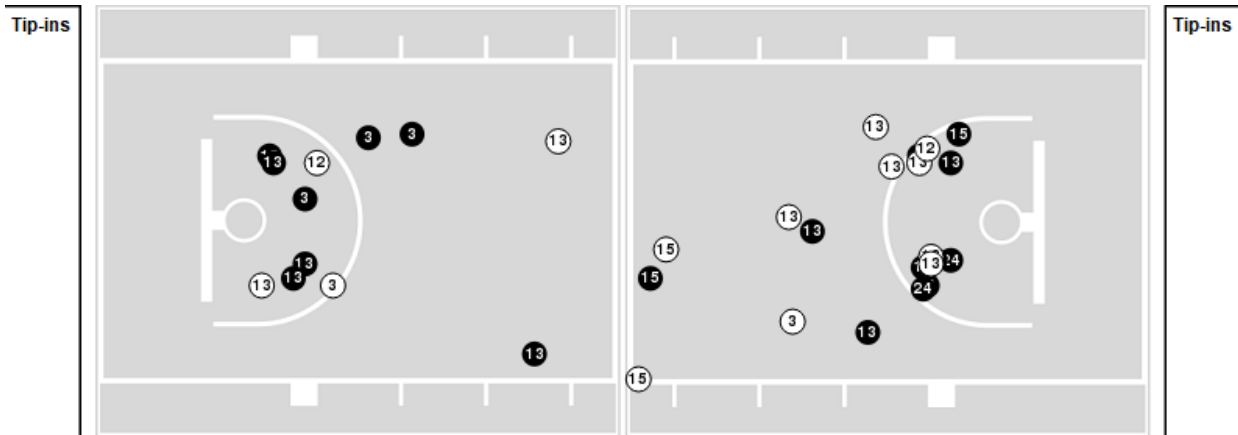

Blow Up Chart

● Made   ○ Missed   N - Player Number

Charlotte	M/A	%
Field Goals	25/47	53
2 Points	19/35	54
3 Points	6/12	50
Free Throws	12/22	55

Charlotte	M/A	%
Points in the Paint	38 (19 / 32)	59
Fast Break Points	2 (1/1)	100
Second Chance Points	7 (4/7)	57
Effective FG%	60