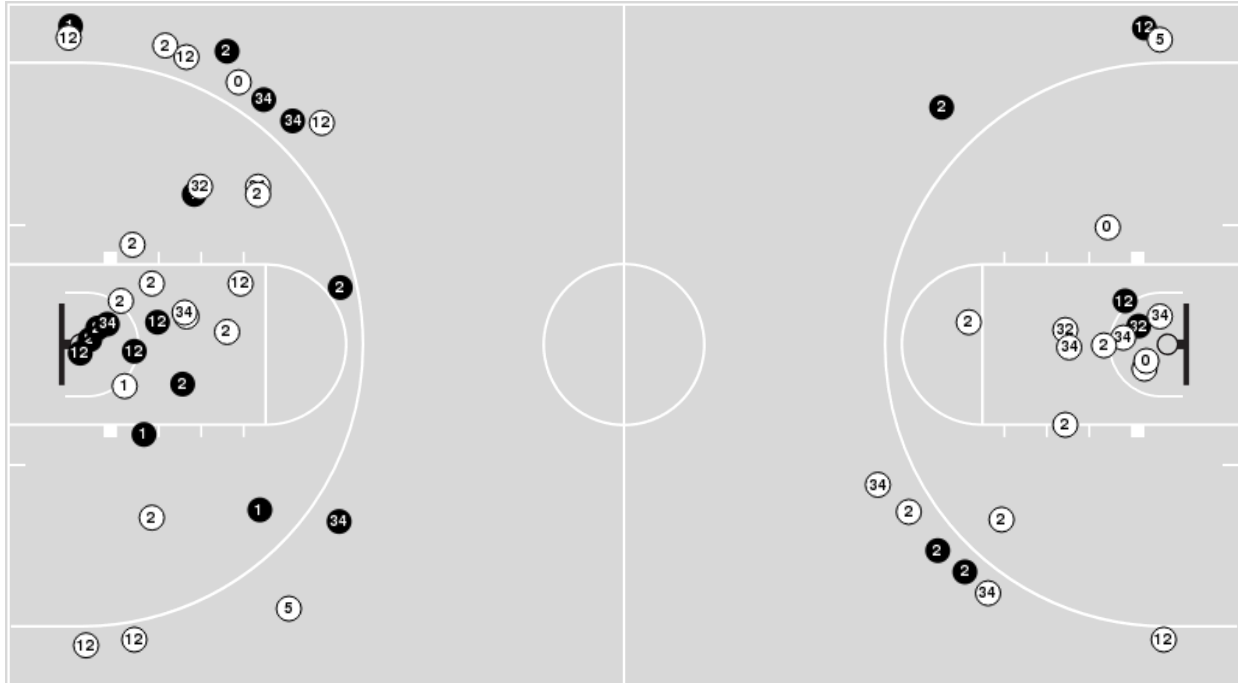

Officials: Rochelle Bennett, Tim Resch, Felicity Willis

Players => 00, 1, 2, 3, 4, 5, 10, 11, 12, 13, 15, 23, 30, 31, 32, 33, 34 FG Types=>All Results=>All

FAU

All Field Goals