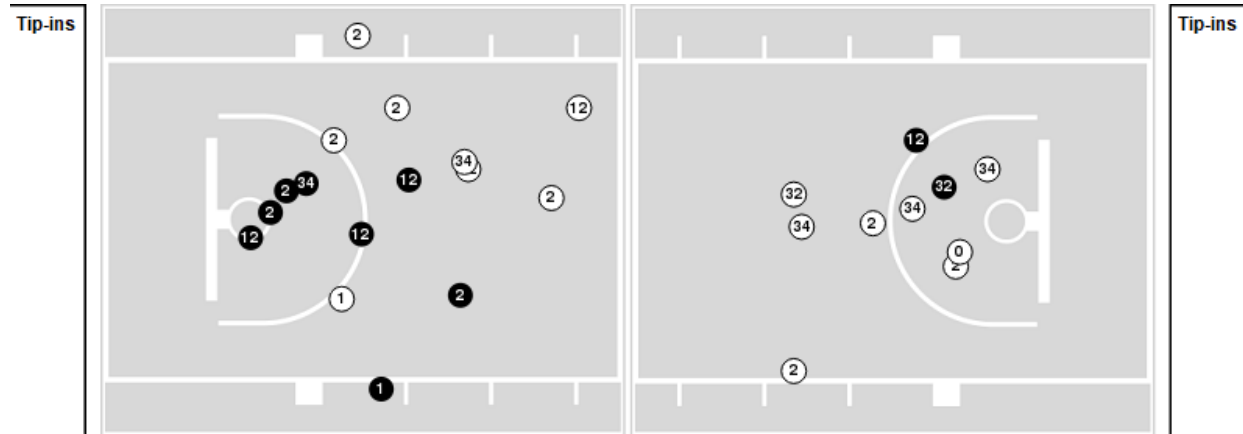

Blow Up Chart

● Made ○ Missed N - Player Number

FAU	M/A	%
Field Goals	22/58	38
2 Points	13/36	36
3 Points	9/22	41
Free Throws	14/18	78

FAU	M/A	%
Points in the Paint	18 (9 / 24)	38
Fast Break Points	18 (13/14)	93
Second Chance Points	12 (6/13)	46
Effective FG%	46