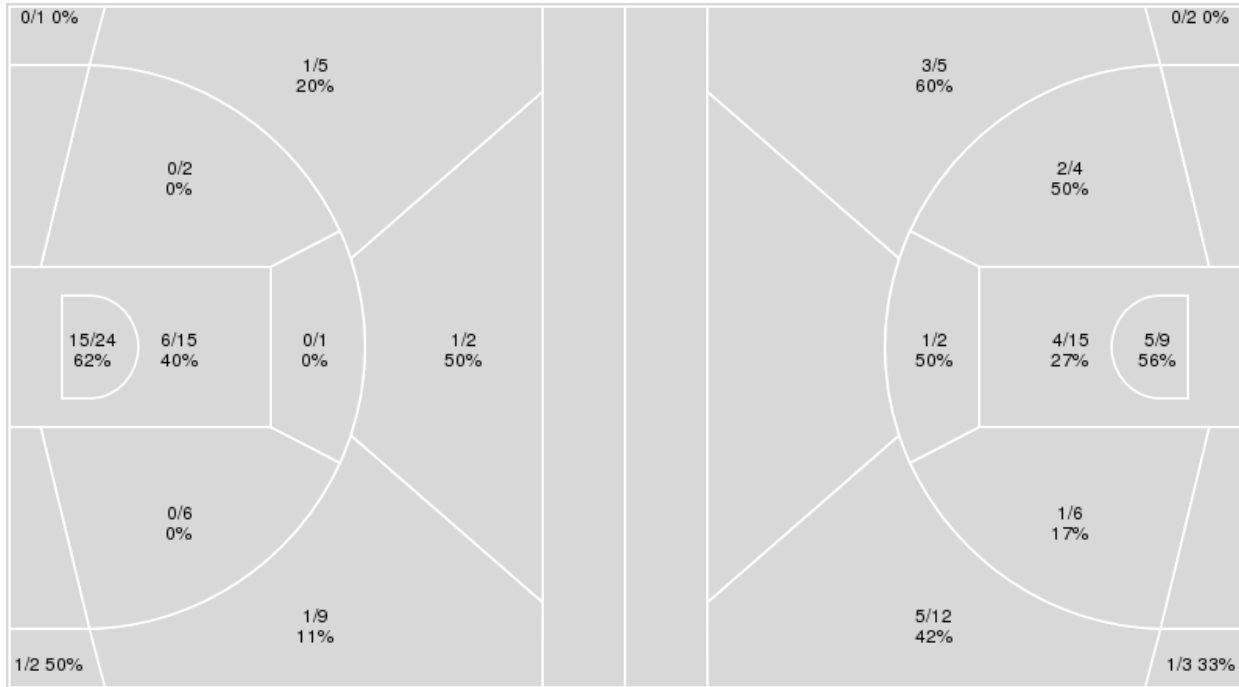

Officials: Rochelle Bennett, Tim Resch, Felicity Willis

{ Players => 1, 3, 5, 11, 12, 13, 15, 20, 21, 22, 31, 33, 55; } FG Types
=> All; Results => All;

{ Players => 00, 1, 2, 3, 4, 5, 10, 11, 12, 13, 15, 23, 30, 31, 32, 33, 34; }
FG Types => All; Results => All;

UTEP

FAU

UTEP	M/A	%
Field Goals	25/67	37
2 Points	21/48	44
3 Points	4/19	21
Free Throws	8/17	47

FAU	M/A	%
Field Goals	22/58	38
2 Points	13/36	36
3 Points	9/22	41
Free Throws	14/18	78