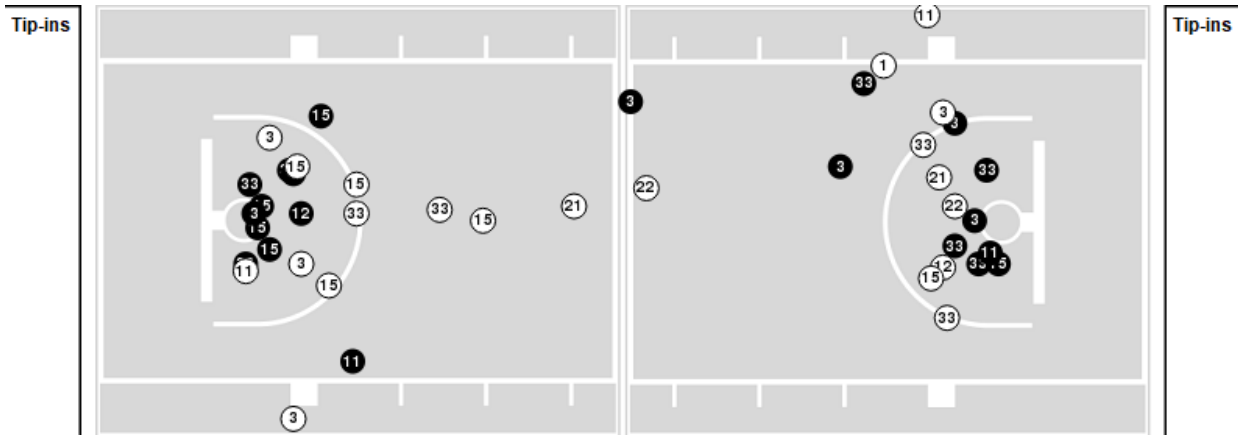

Officials: Rochelle Bennett, Tim Resch, Felicity Willis

Players => 1, 3, 5, 11, 12, 13, 15, 20, 21, 22, 31, 33, 55FG Types=>AllResults=>All

UTEP

All Field Goals

Blow Up Chart

● Made ○ Missed N - Player Number