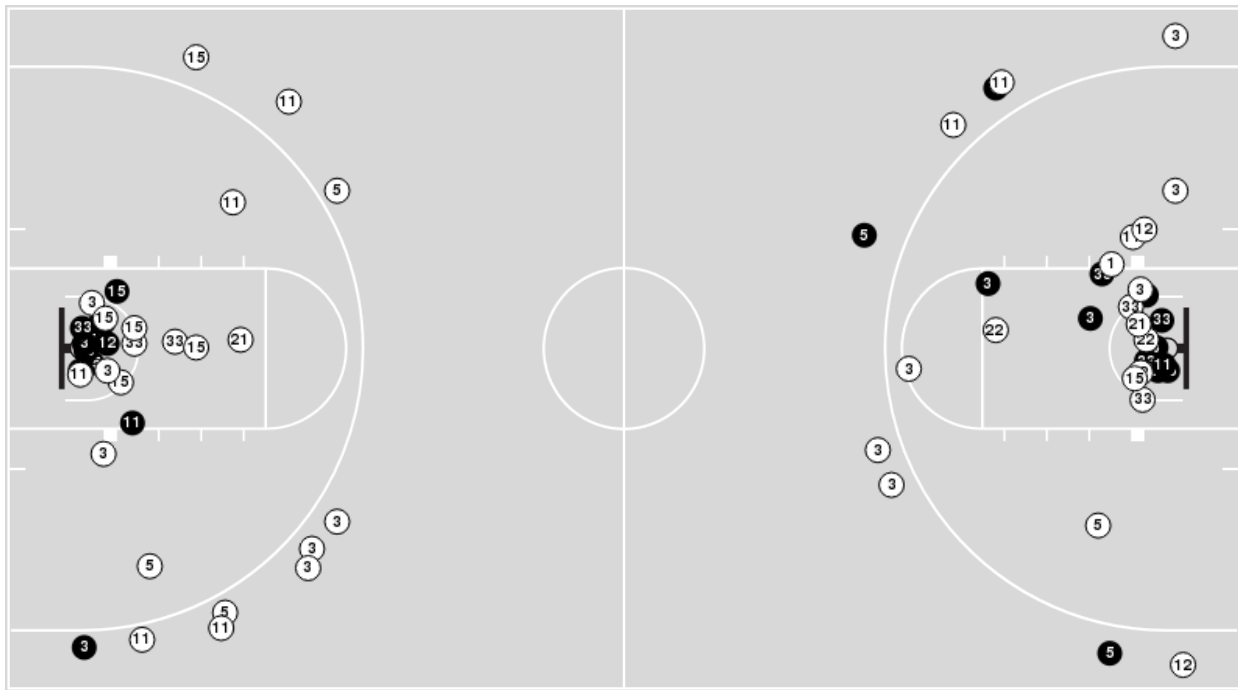

Officials: Rochelle Bennett, Tim Resch, Felicity Willis

Players => 1, 3, 5, 11, 12, 13, 15, 20, 21, 22, 31, 33, 55FG Types=>AllResults=>All

UTEP

All Field Goals