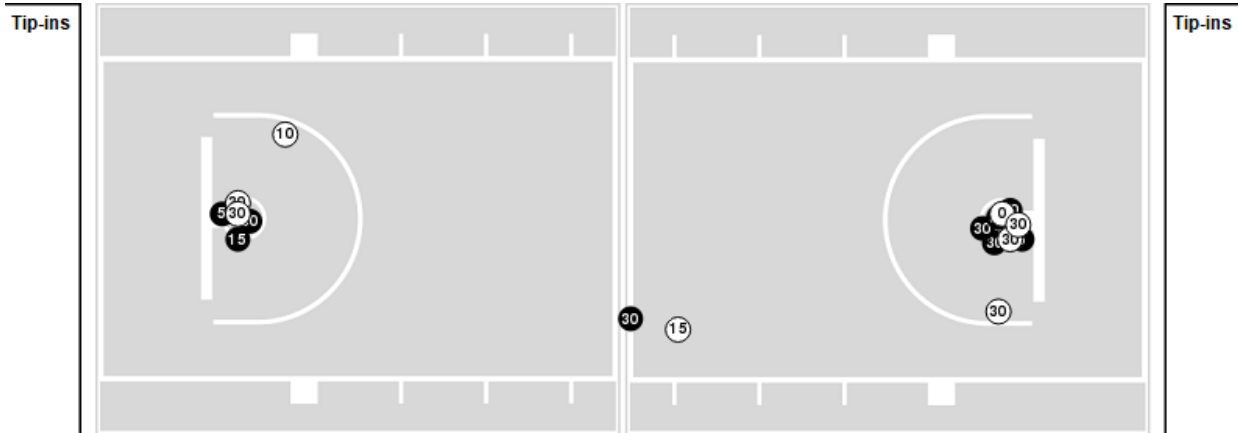

UTEP at FIU

02/13/21 Ocean Bank Convocation Center, Miami, FL
2020-21 Women's Basketball

Officials:

Players => AllFG Types=>AllResults=>All

FIU

All Field Goals

Blow Up Chart

● Made ○ Missed N - Player Number