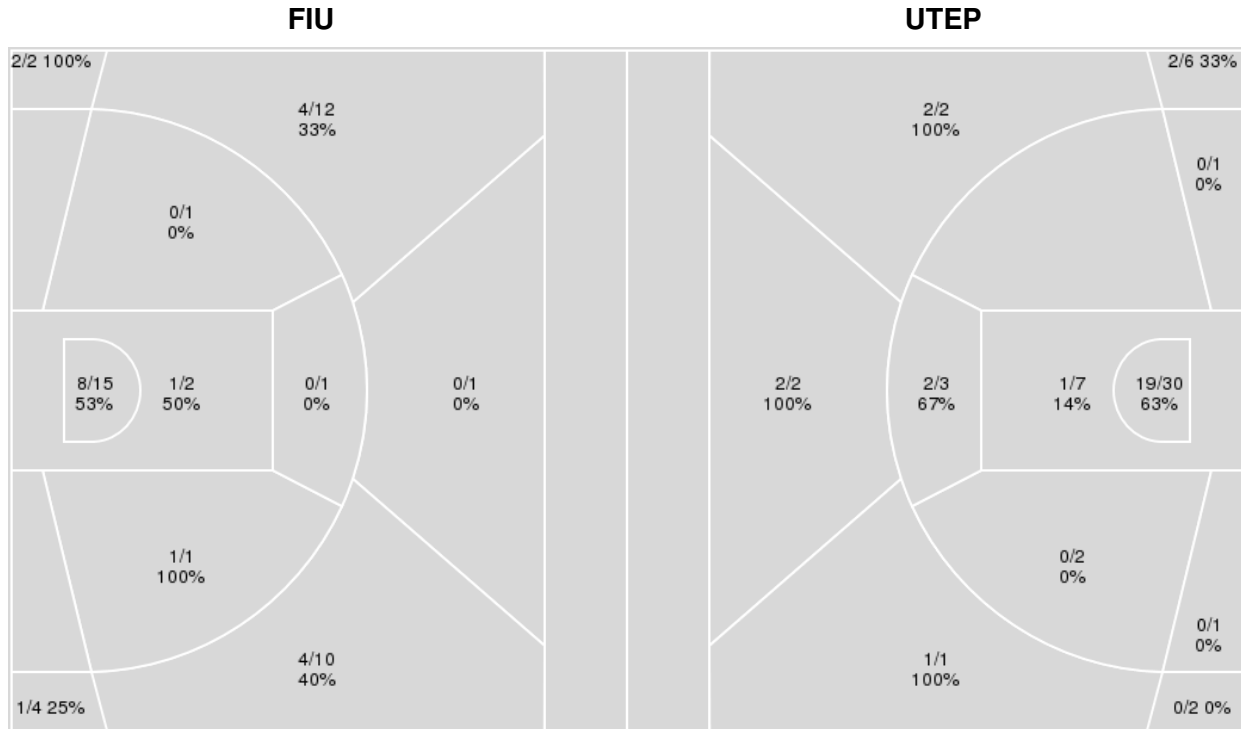

UTEP at FIU

02/13/21 Ocean Bank Convocation Center, Miami, FL
2020-21 Women's Basketball

Officials:

{ Players => All; } FG Types => All; Results => All;

{ Players => All; } FG Types => All; Results => All;

FIU	M/A	%
Field Goals	21/49	43
2 Points	10/20	50
3 Points	11/29	38
Free Throws	4/8	50

UTEP	M/A	%
Field Goals	29/57	51
2 Points	22/44	50
3 Points	7/13	54
Free Throws	8/20	40