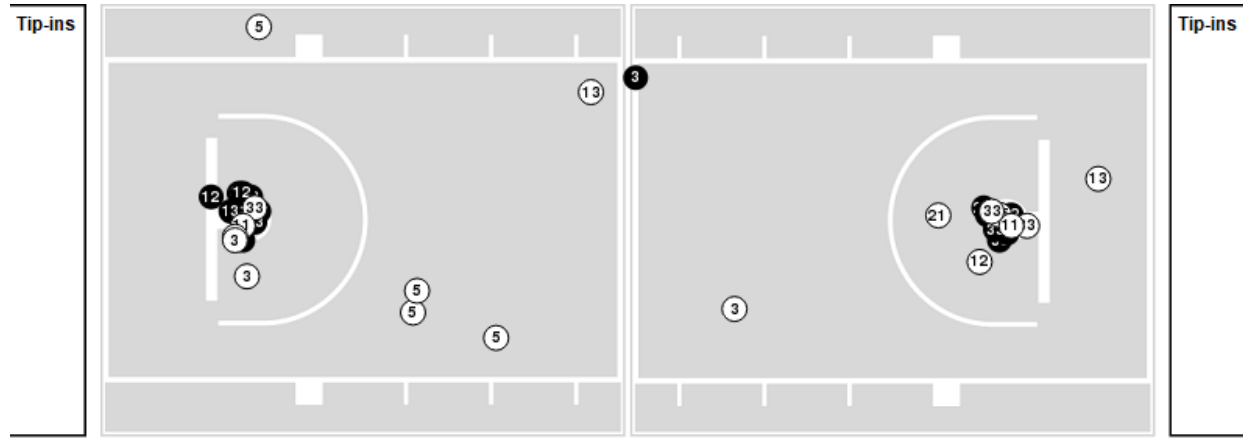

UTEP at FIU

02/13/21 Ocean Bank Convocation Center, Miami, FL
2020-21 Women's Basketball

Officials:

Players => AllFG Types=>AllResults=>All
UTEP

All Field Goals

Blow Up Chart

● Made ○ Missed N - Player Number