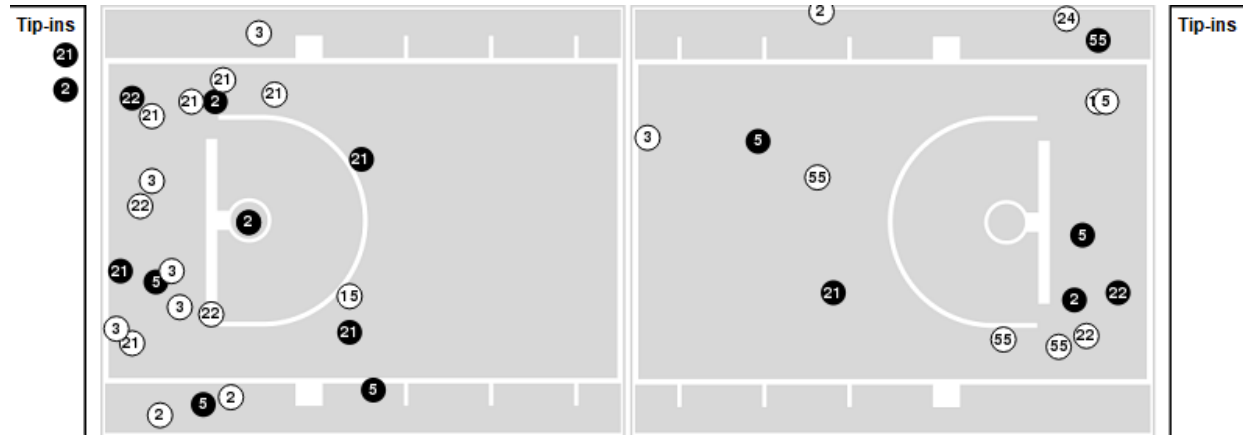

Blow Up Chart

● Made   ○ Missed   N - Player Number

UTEP	M/A	%
Field Goals	25/73	34
2 Points	19/54	35
3 Points	6/19	32
Free Throws	18/22	82

UTEP	M/A	%
Points in the Paint	26 (13 / 32)	41
Fast Break Points	3 (2/3)	67
Second Chance Points	30 (15/23)	65
Effective FG%	38