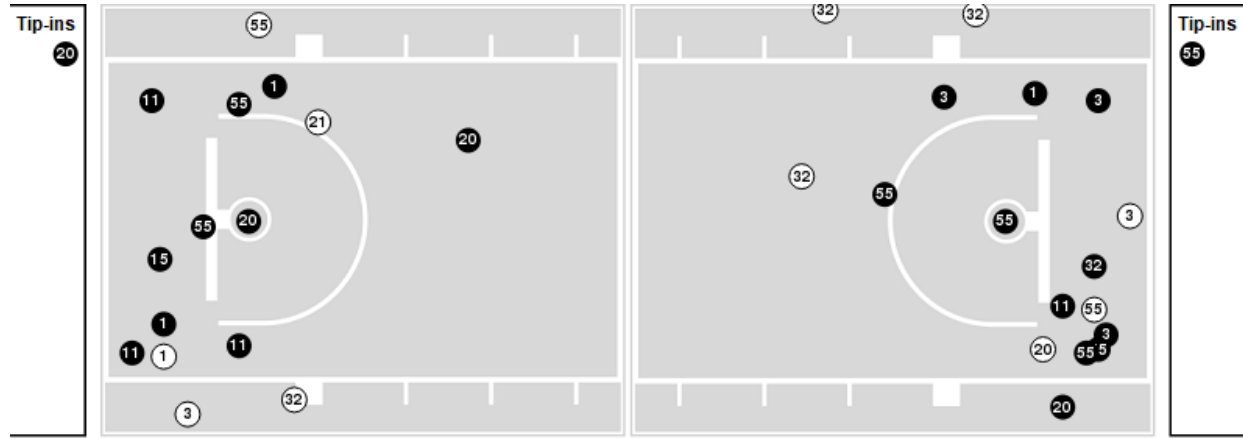

Blow Up Chart

N Made   **O** Missed   N - Player Number

UAB	M/A	%
Field Goals	29/48	60
2 Points	22/36	61
3 Points	7/12	58
Free Throws	11/17	65

UAB	M/A	%
Points in the Paint	40 (20 / 26)	77
Fast Break Points	2 (2/6)	33
Second Chance Points	12 (7/7)	100
Effective FG%	68