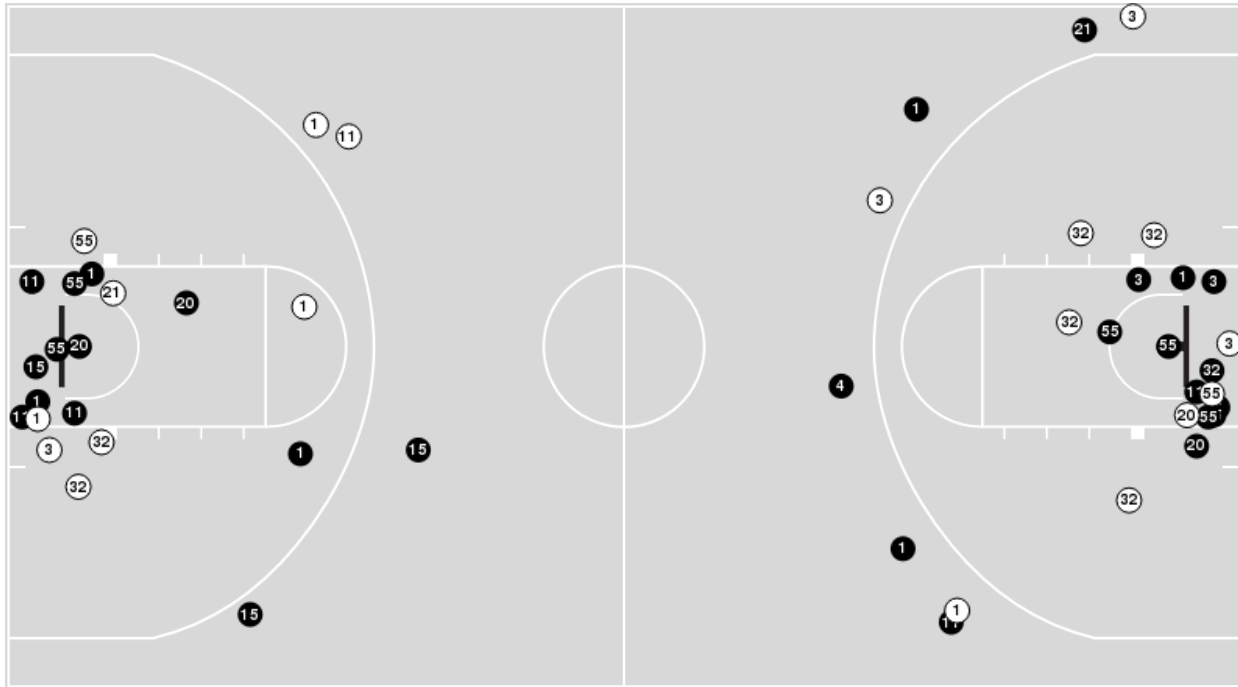

Players => AllFG Types=>AllResults=>All
UAB

All Field Goals