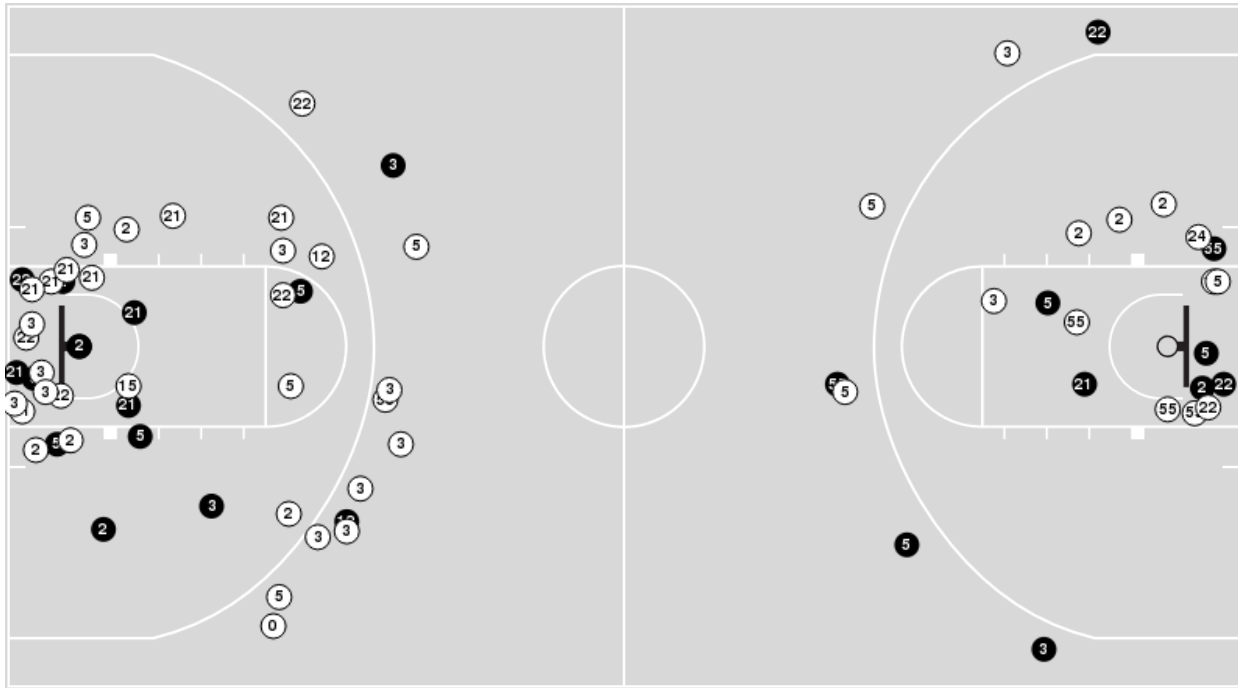

Players => 0, 2, 3, 4, 5, 10, 12, 15, 20, 21, 22, 23, 24, 55FG Types=>AllResults=>All

UTEP

All Field Goals