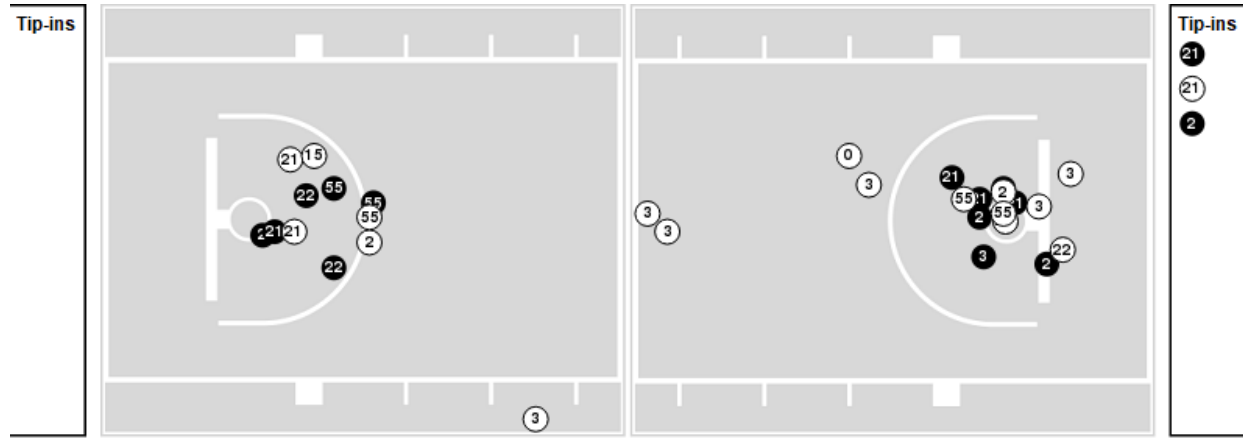

Blow Up Chart

● Made ○ Missed N - Player Number

UTEP	M/A	%
Field Goals	25/66	38
2 Points	16/42	38
3 Points	9/24	38
Free Throws	7/11	64

UTEP	M/A	%
Points in the Paint	30 (15 / 31)	48
Fast Break Points	4 (3/5)	60
Second Chance Points	16 (9/14)	64
Effective FG%	45