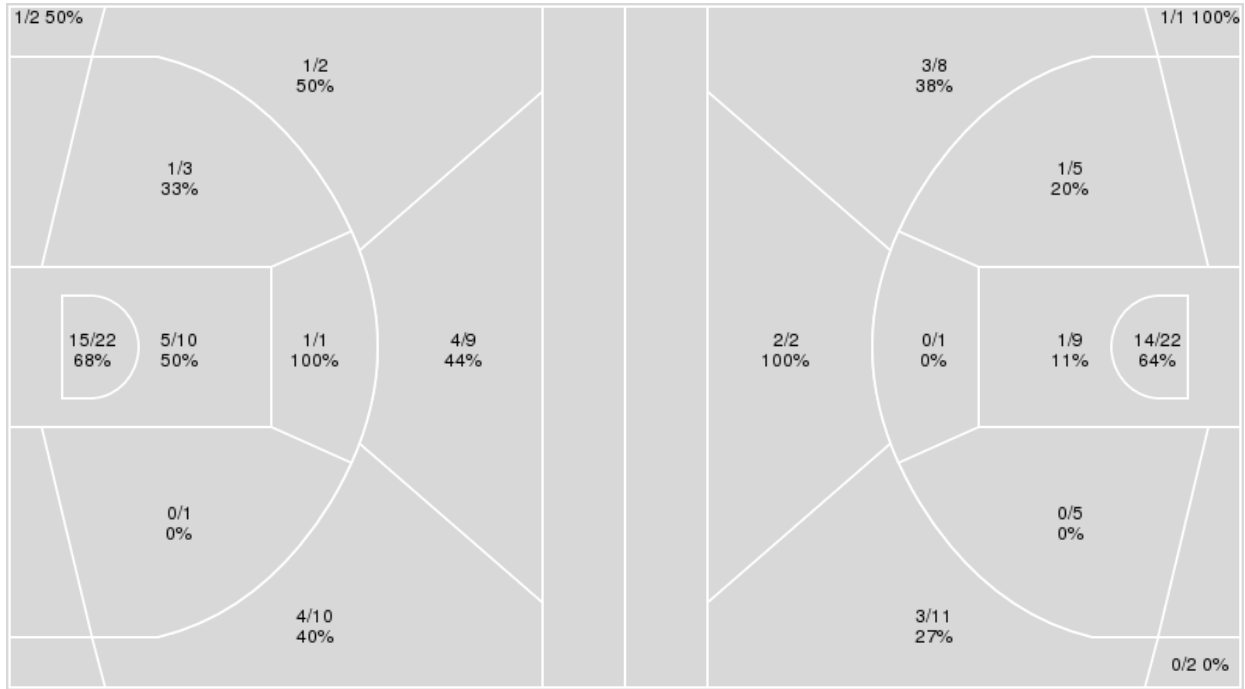

UTEP at New Mexico

12/19/21 The Pit, Albuquerque
2021-22 Women's Basketball

Game Time: 6:00 PM
Game Duration: 1:41
Attendance: 4,458

Officials: Melissa Barlow, Chuck Gonzalez, Benny Luna

{ Players => 1, 3, 4, 5, 10, 11, 12, 13, 21, 23, 32, 33, 34; } FG Types => All; Results => All;

{ Players => 0, 2, 3, 4, 5, 10, 12, 15, 20, 21, 22, 23, 40, 55; } FG Types => All; Results => All;

New Mexico

UTEP

New Mexico	M/A	%
Field Goals	32/60	53
2 Points	22/37	59
3 Points	10/23	43
Free Throws	4/8	50

UTEP	M/A	%
Field Goals	25/66	38
2 Points	16/42	38
3 Points	9/24	38
Free Throws	7/11	64