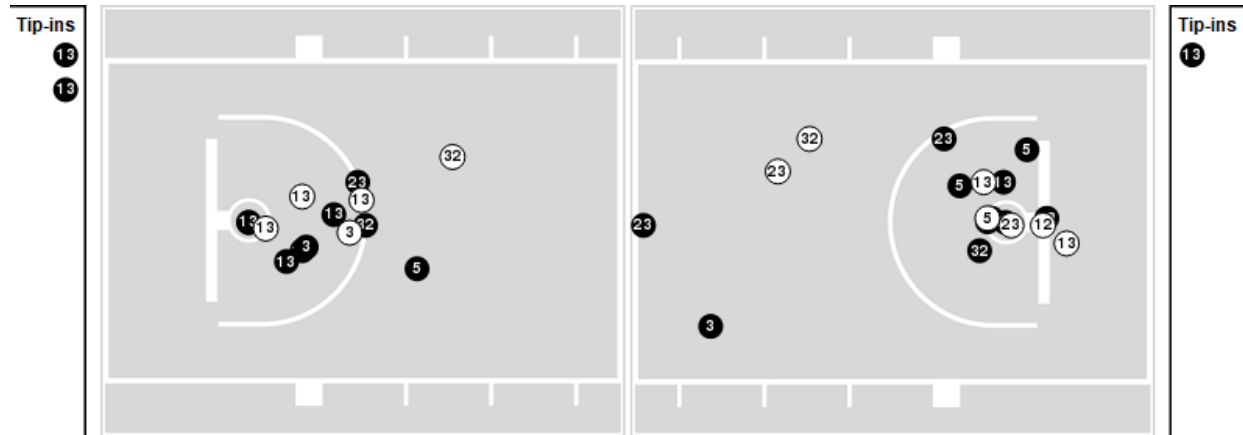

Blow Up Chart

N Made   **O** Missed   N - Player Number

New Mexico	M/A	%
Field Goals	32/60	53
2 Points	22/37	59
3 Points	10/23	43
Free Throws	4/8	50

New Mexico	M/A	%
Points in the Paint	40 (20 / 32)	63
Fast Break Points	21 (11/11)	100
Second Chance Points	8 (4/8)	50
Effective FG%	62