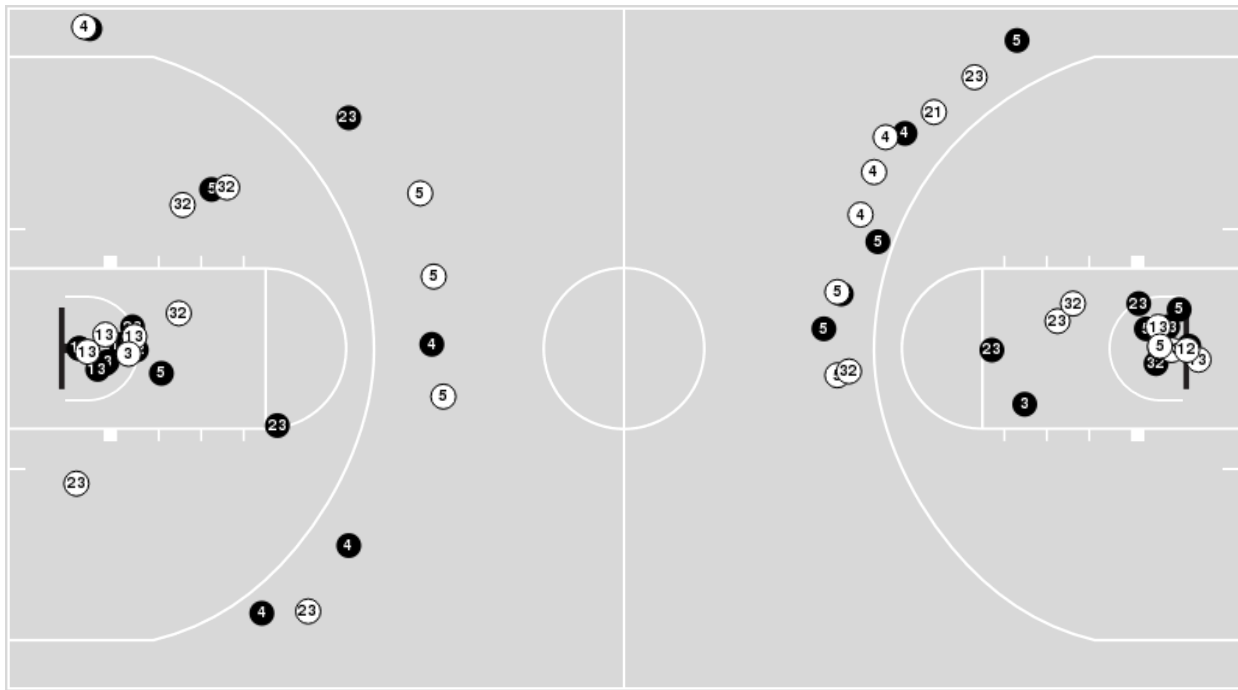

Players => 1, 3, 4, 5, 10, 11, 12, 13, 21, 23, 32, 33, 34FG Types=>AllResults=>All

New Mexico

All Field Goals