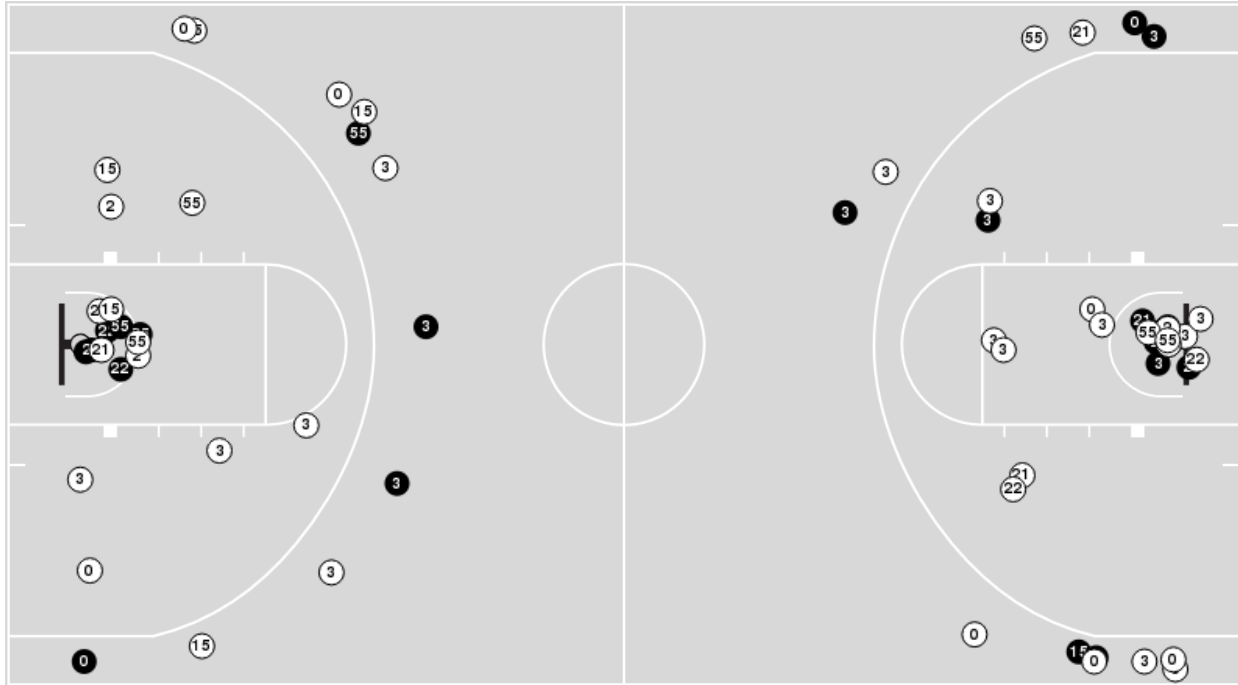

Players => 0, 2, 3, 4, 5, 10, 12, 15, 20, 21, 22, 23, 40, 55FG Types=>AllResults=>All

UTEP

All Field Goals