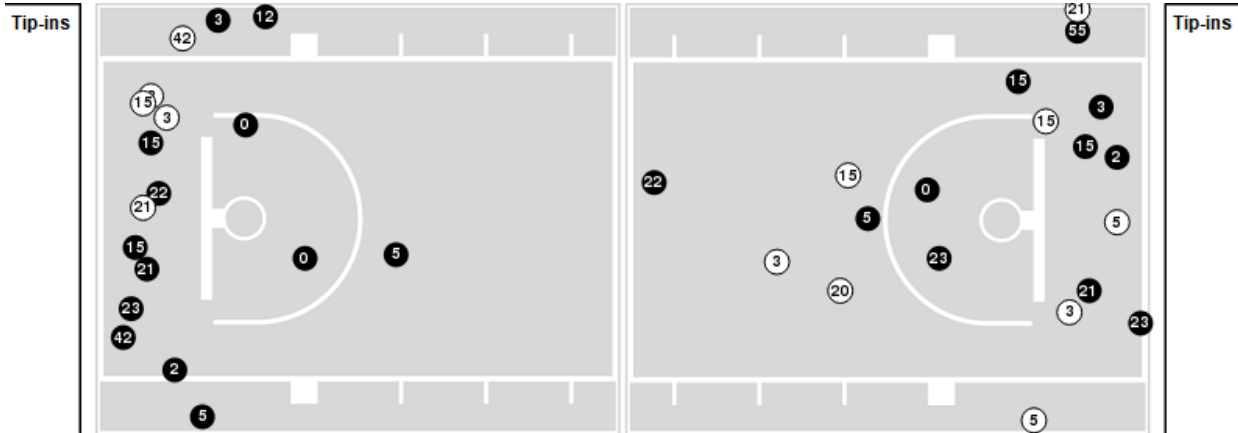

UTEP

All Field Goals

Blow Up Chart

● Made ○ Missed N - Player Number

UTEP	M/A	%
Field Goals	33/68	49
2 Points	27/47	57
3 Points	6/21	29
Free Throws	11/19	58

UTEP	M/A	%
Points in the Paint	40 (20 / 30)	67
Fast Break Points	10 (6/9)	67
Second Chance Points	2 (1/7)	14
Effective FG%	53	