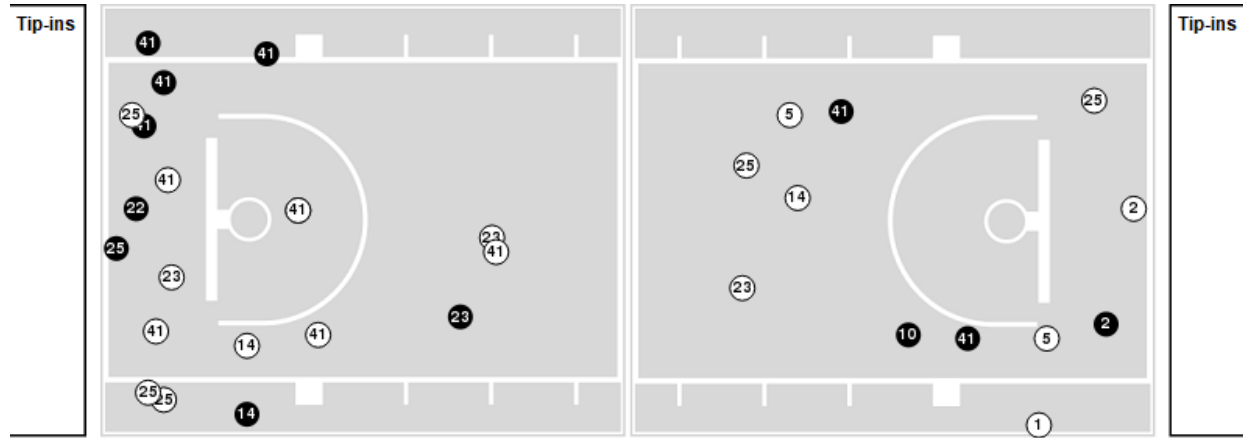

Blow Up Chart

● Made   ○ Missed   N - Player Number

St. Mary's (TX)	M/A	%
Field Goals	16/45	36
2 Points	15/40	38
3 Points	1/5	20
Free Throws	12/23	52

St. Mary's (TX)	M/A	%
Points in the Paint	18 (9 / 26)	35
Fast Break Points	0 (0/0)	0
Second Chance Points	7 (5/12)	42
Effective FG%	37