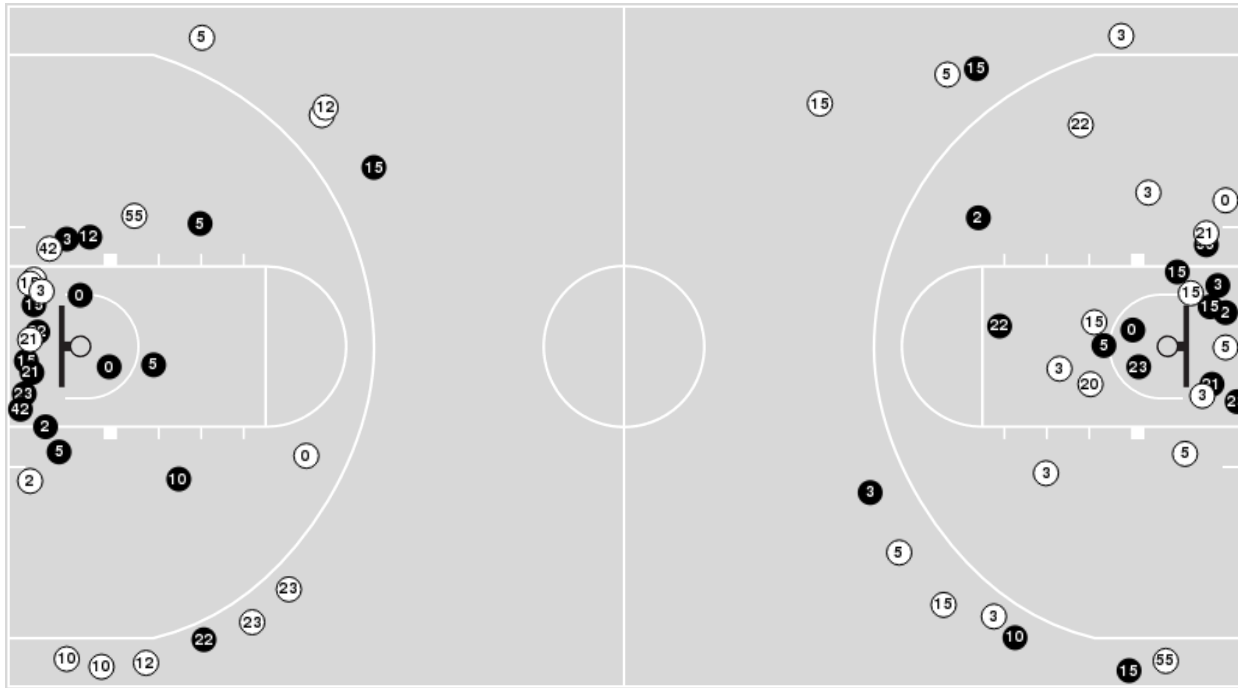

Officials:

Players => 00, 2, 3, 4, 5, 10, 12, 15, 20, 21, 22, 23, 42, 55 FG Types=>AllResults=>All

UTEP

All Field Goals