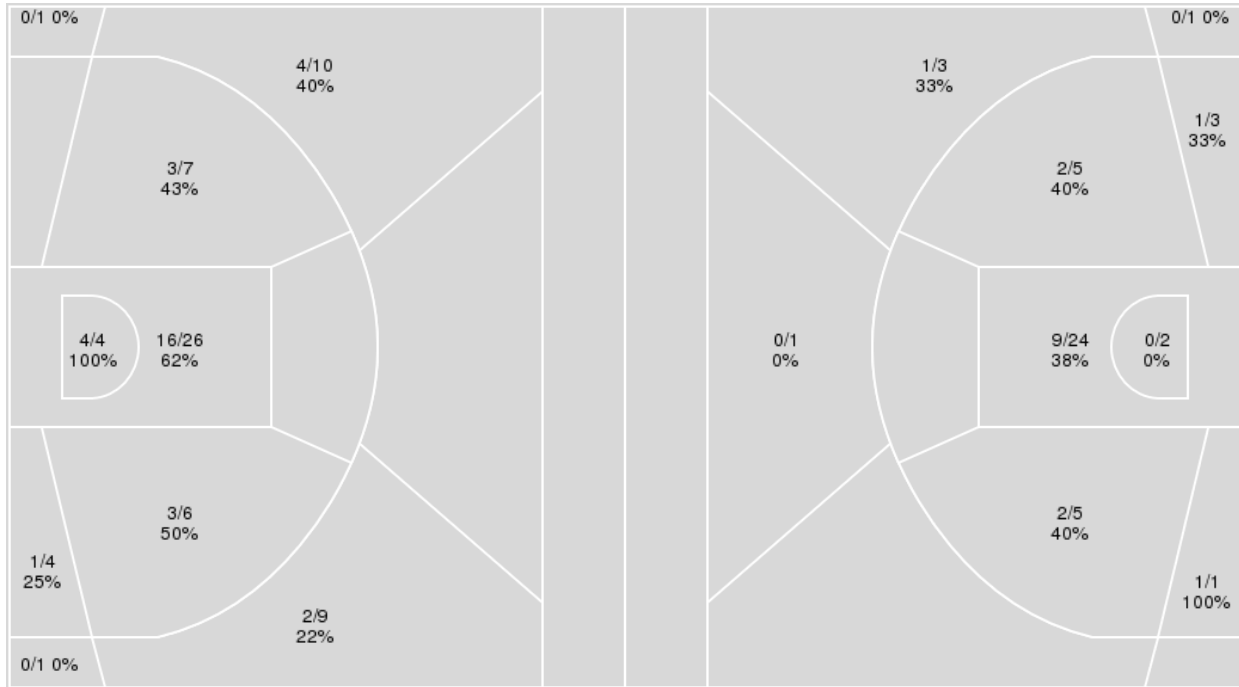

St. Mary's (TX) at UTEP

11/07/21 Don Haskins Center, El Paso
2021-22 Women's Basketball

Game Time: 1:00 PM
Game Duration: 1:48
Attendance: 442

Officials:

{ Players => 00, 2, 3, 4, 5, 10, 12, 15, 20, 21, 22, 23, 42, 55; } FG
Types => All; Results => All;

{ Players => 0, 1, 2, 3, 5, 10, 11, 14, 20, 21, 22, 23, 24, 25, 41, 45; } FG
Types => All; Results => All;

UTEP

St. Mary's (TX)

UTEP	M/A	%
Field Goals	33/68	49
2 Points	27/47	57
3 Points	6/21	29
Free Throws	11/19	58

St. Mary's (TX)	M/A	%
Field Goals	16/45	36
2 Points	15/40	38
3 Points	1/5	20
Free Throws	12/23	52