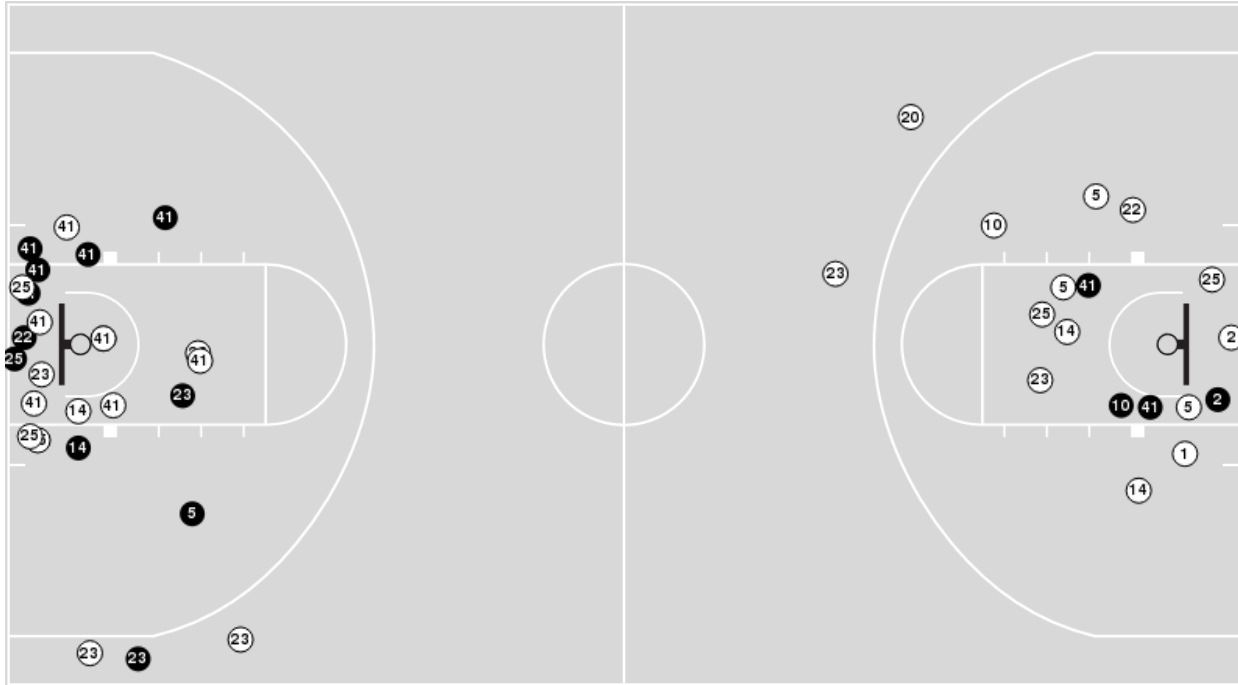

Players => 0, 1, 2, 3, 5, 10, 11, 14, 20, 21, 22, 23, 24, 25, 41, 45FG Types=>AllResults=>All

St. Mary's (TX)

All Field Goals