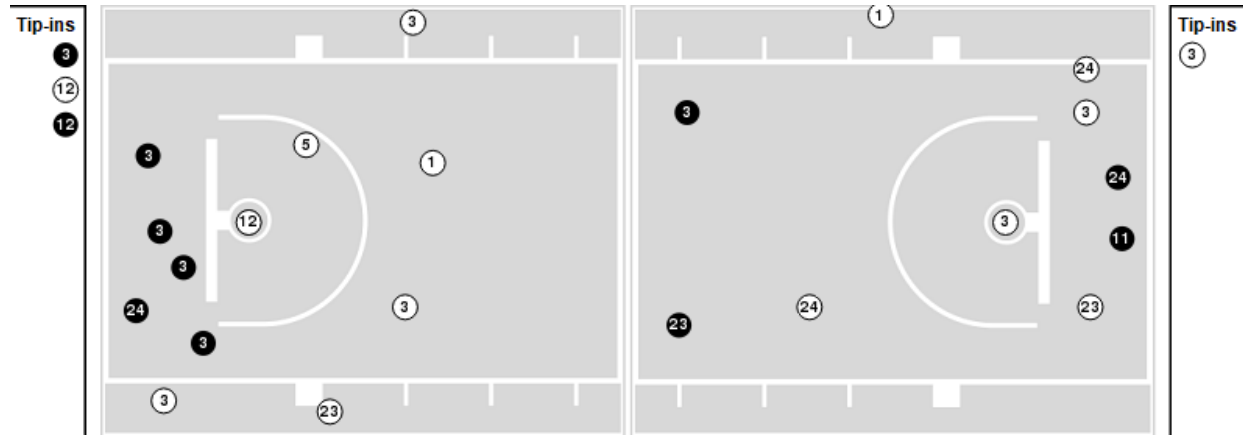

Blow Up Chart

● Made ○ Missed N - Player Number

UTEP	M/A	%
Field Goals	21/59	36
2 Points	13/36	36
3 Points	8/23	35
Free Throws	17/21	81

UTEP	M/A	%
Points in the Paint	22 (11 / 19)	58
Fast Break Points	6 (6/6)	100
Second Chance Points	15 (9/17)	53
Effective FG%	42