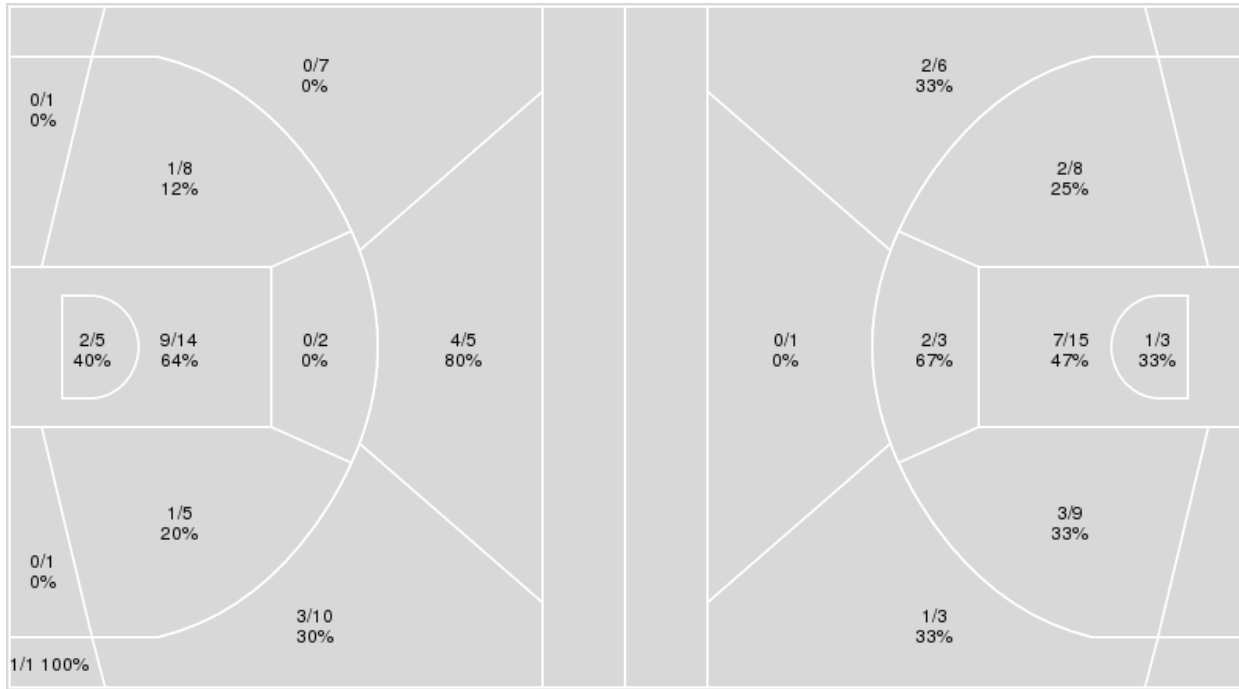

FAMU at UTEP

11/24/21 Don Haskins Center, El Paso
2021-22 Men's Basketball

Game Time: 7:00 PM
Game Duration: 2:00
Attendance: 4,196

Officials: Rodrick Dixon, Chris Pasci, Jon Stigliano

{ Players => 00, 1, 2, 3, 4, 5, 11, 12, 13, 15, 20, 21, 23, 24, 33; } FG
Types => All; Results => All;

{ Players => 0, 1, 2, 3, 4, 5, 10, 11, 13, 14, 20, 21, 22, 23, 24, 25, 32,
34, 44, 55; } FG Types => All; Results => All;

UTEP

FAMU

UTEP	M/A	%
Field Goals	21/59	36
2 Points	13/36	36
3 Points	8/23	35
Free Throws	17/21	81

FAMU	M/A	%
Field Goals	18/48	38
2 Points	15/38	39
3 Points	3/10	30
Free Throws	14/20	70