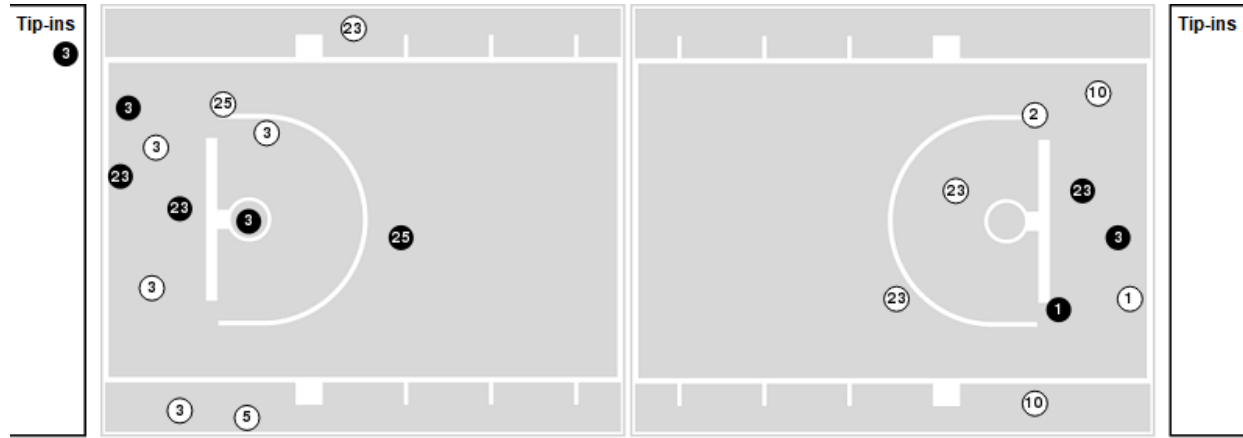

Blow Up Chart

● Made ○ Missed N - Player Number

FAMU	M/A	%
Field Goals	18/48	38
2 Points	15/38	39
3 Points	3/10	30
Free Throws	14/20	70

FAMU	M/A	%
Points in the Paint	16 (8 / 18)	44
Fast Break Points	16 (12/15)	80
Second Chance Points	2 (1/8)	13
Effective FG%	41