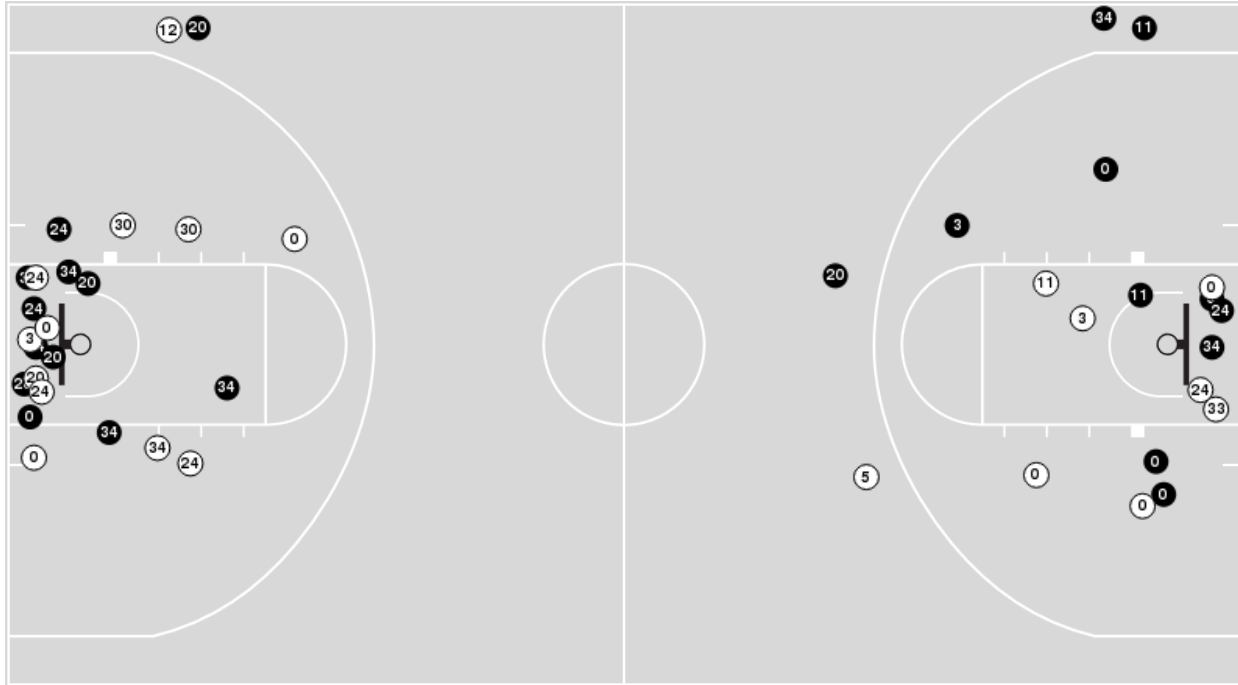

Players => 0, 1, 3, 4, 5, 10, 11, 12, 20, 21, 22, 23, 24, 30, 33, 34 FG Types=>All Results=>All

NM State

All Field Goals