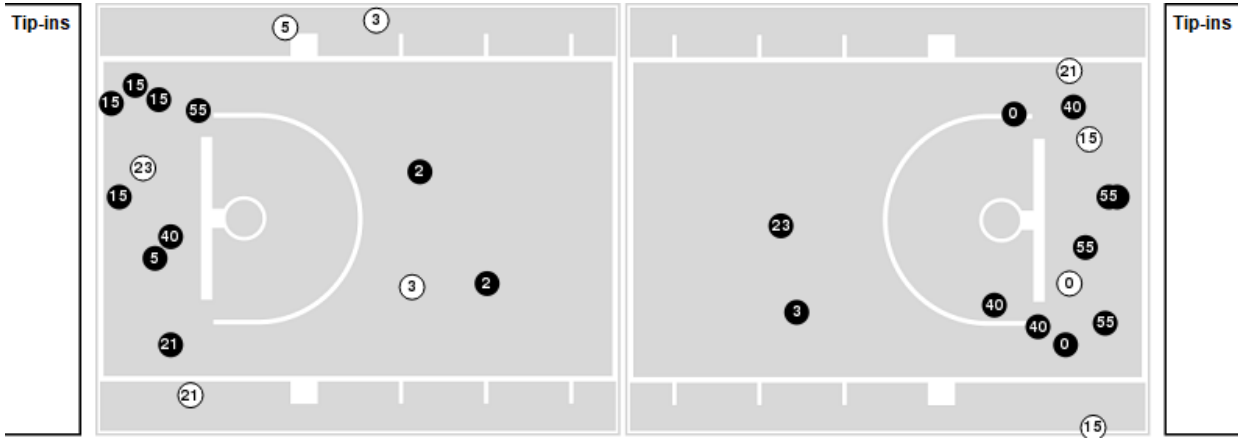

Blow Up Chart

● Made ○ Missed N - Player Number

UTEP	M/A	%
Field Goals	27/53	51
2 Points	24/37	65
3 Points	3/16	19
Free Throws	19/27	70

UTEP	M/A	%
Points in the Paint	42 (21 / 26)	81
Fast Break Points	7 (6/9)	67
Second Chance Points	12 (6/8)	75
Effective FG%	54