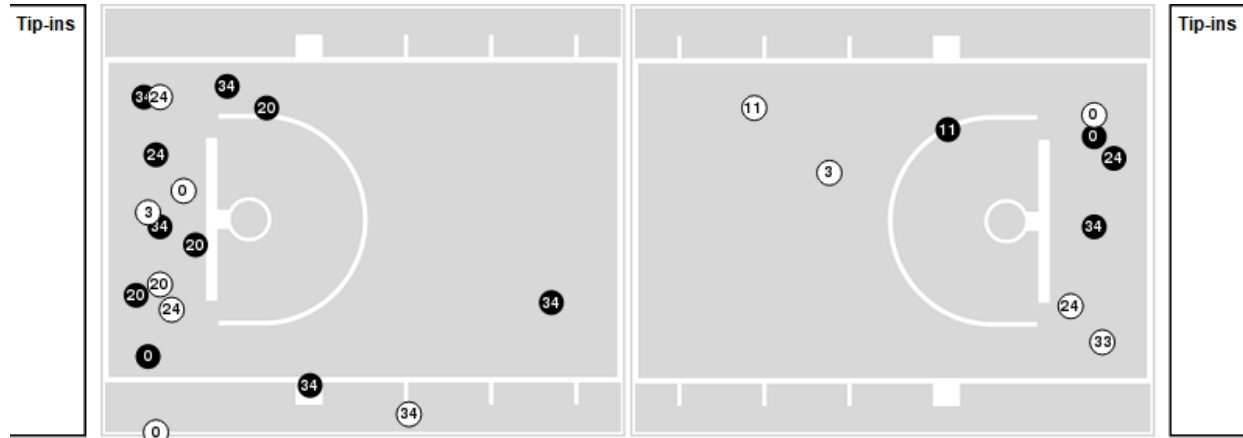

Blow Up Chart

● Made   ○ Missed   N - Player Number

NM State	M/A	%
Field Goals	23/43	53
2 Points	19/37	51
3 Points	4/6	67
Free Throws	11/21	52

NM State	M/A	%
Points in the Paint	26 (13 / 23)	57
Fast Break Points	9 (7/12)	58
Second Chance Points	3 (2/6)	33
Effective FG%	58