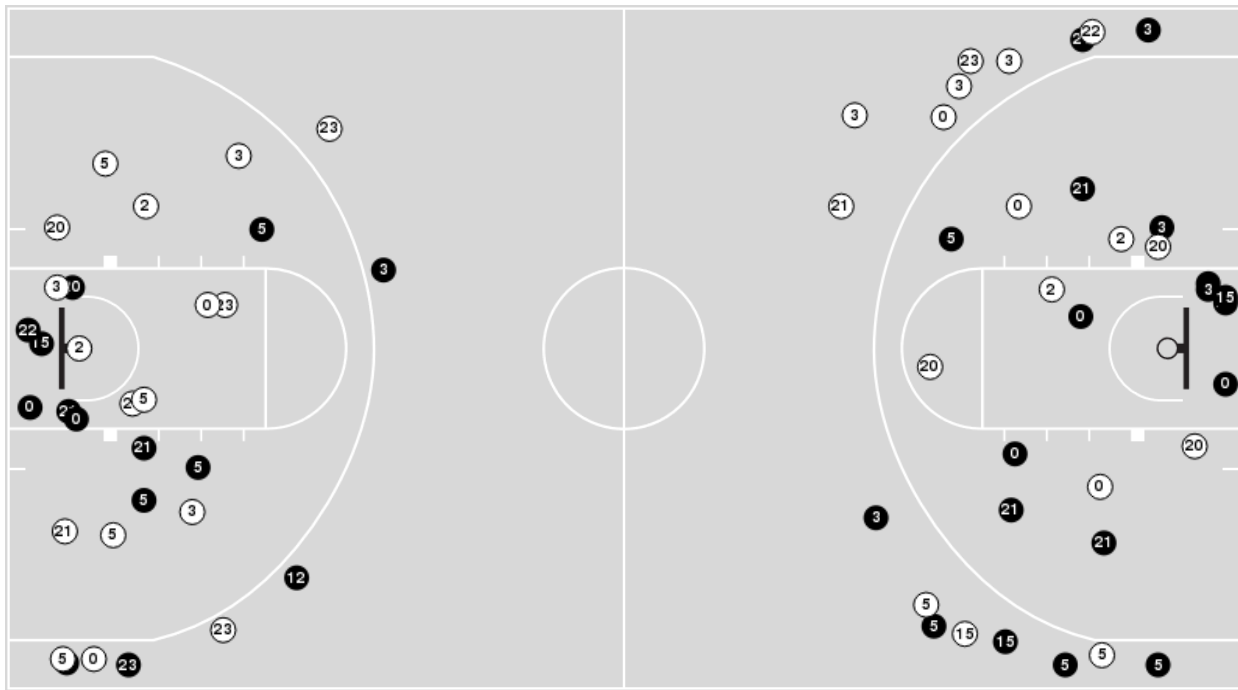

UND at UTEP

11/13/21 Don Haskins Center, El Paso
2021-22 Women's Basketball

Game Time: 1:00 PM
Game Duration: 1:45
Attendance: 751

Officials:

Players => 0, 2, 3, 4, 5, 10, 12, 15, 20, 21, 22, 23, 40, 55FG Types=>AllResults=>All

UTEP

All Field Goals