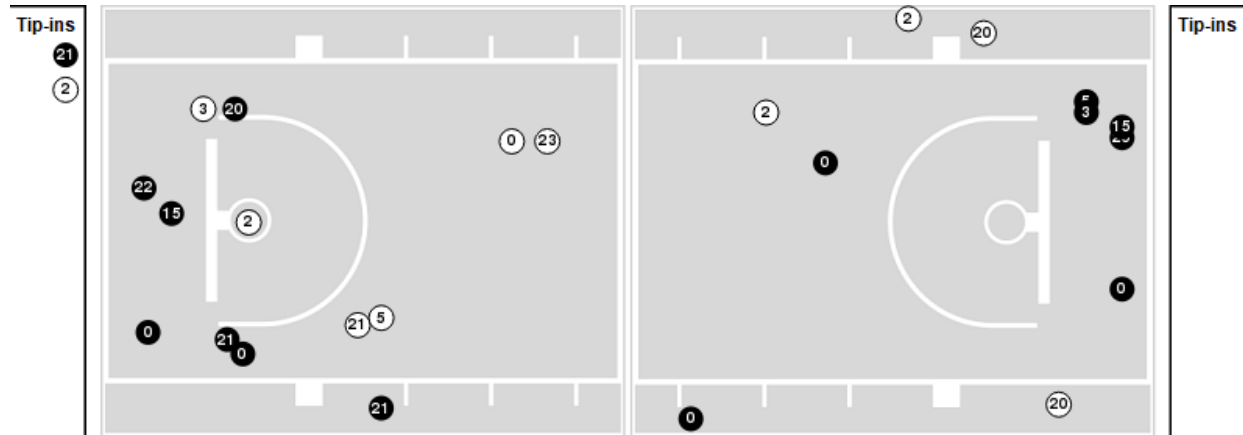

Blow Up Chart

● Made ○ Missed N - Player Number

UTEP	M/A	%
Field Goals	34/68	50
2 Points	23/43	53
3 Points	11/25	44
Free Throws	10/12	83

UTEP	M/A	%
Points in the Paint	26 (13 / 20)	65
Fast Break Points	9 (7/8)	88
Second Chance Points	16 (10/17)	59
Effective FG%	58