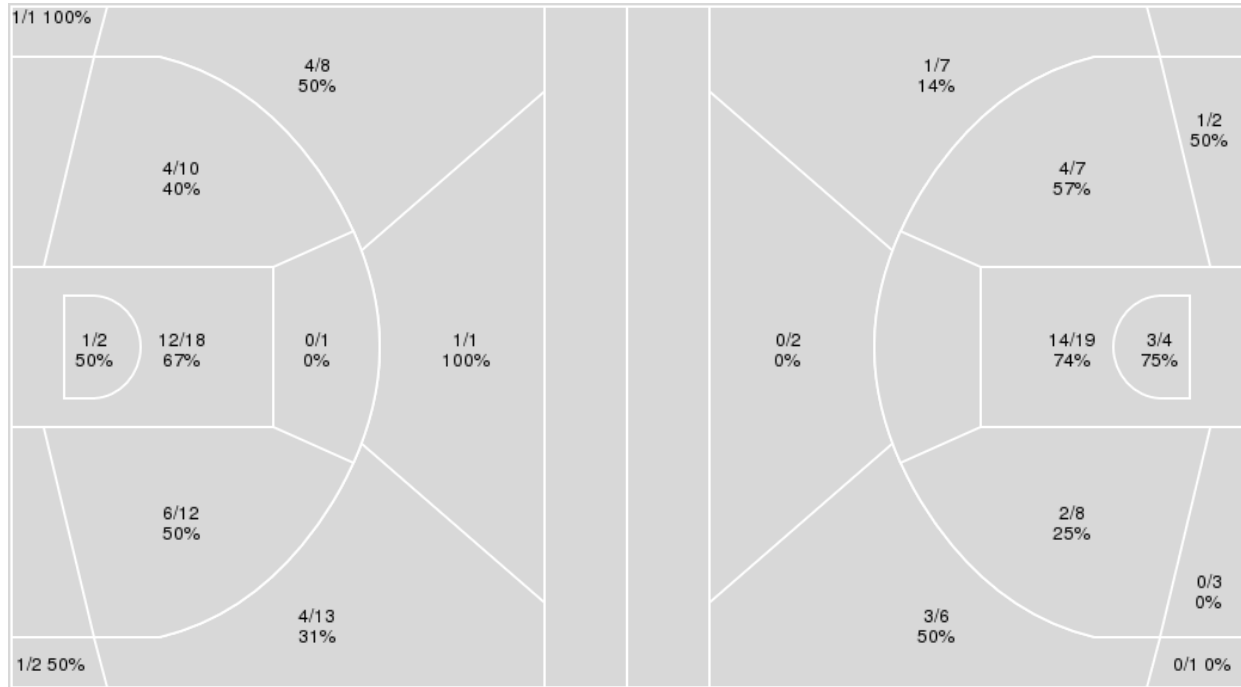

UND at UTEP

11/13/21 Don Haskins Center, El Paso
2021-22 Women's Basketball

Game Time: 1:00 PM
Game Duration: 1:45
Attendance: 751

Officials:

{ Players => 0, 2, 3, 4, 5, 10, 12, 15, 20, 21, 22, 23, 40, 55; } FG Types
=> All; Results => All;

{ Players => 0, 1, 3, 4, 5, 10, 11, 12, 20, 21, 23, 24, 33, 34, 45, 54; } FG
Types => All; Results => All;

UTEP

UND

UTEP	M/A	%
Field Goals	34/68	50
2 Points	23/43	53
3 Points	11/25	44
Free Throws	10/12	83

UND	M/A	%
Field Goals	28/59	47
2 Points	24/43	56
3 Points	4/16	25
Free Throws	9/11	82