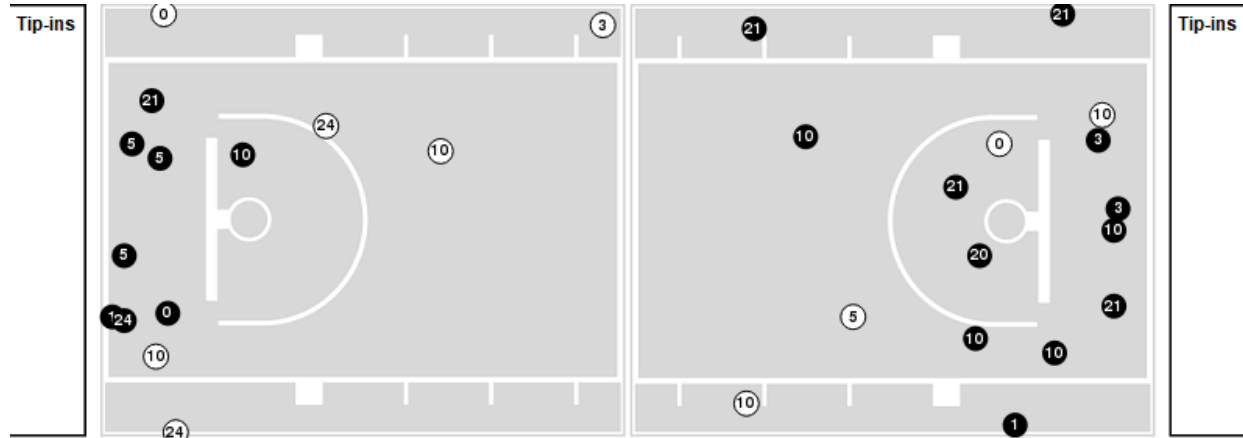

Blow Up Chart

● Made ○ Missed N - Player Number

UND	M/A	%
Field Goals	28/59	47
2 Points	24/43	56
3 Points	4/16	25
Free Throws	9/11	82

UND	M/A	%
Points in the Paint	34 (17 / 23)	74
Fast Break Points	4 (2/2)	100
Second Chance Points	7 (3/7)	43
Effective FG%	51