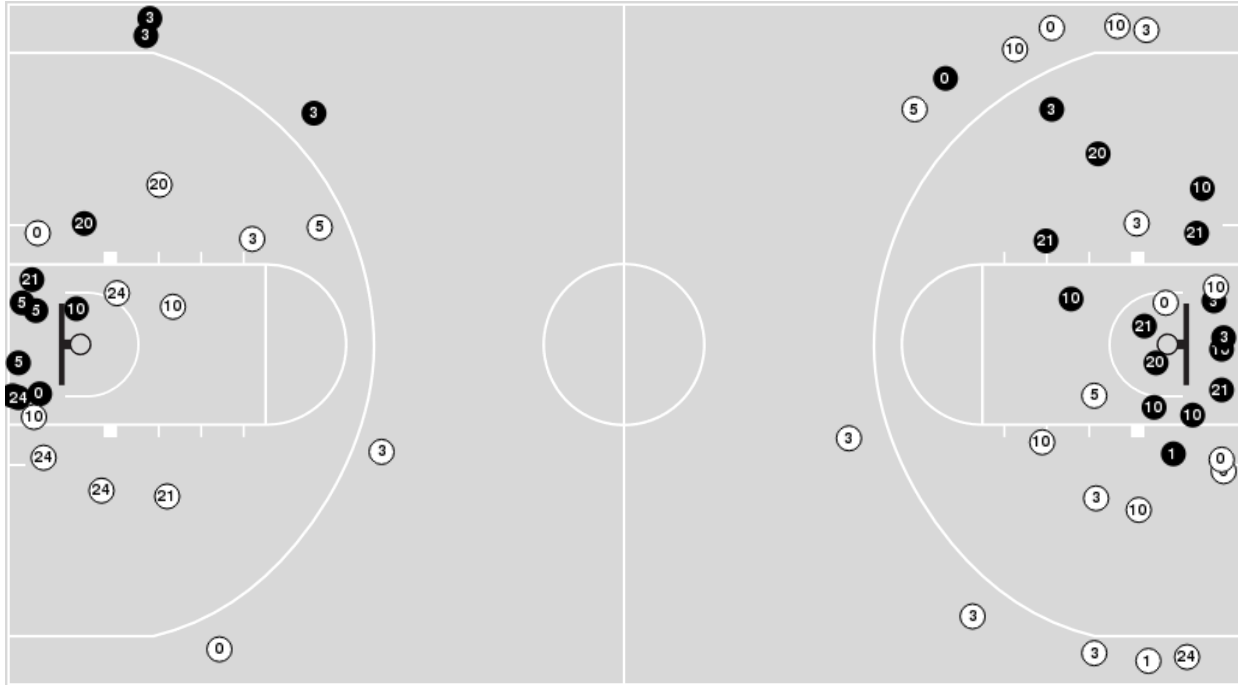

UND at UTEP

11/13/21 Don Haskins Center, El Paso
2021-22 Women's Basketball

Game Time: 1:00 PM
Game Duration: 1:45
Attendance: 751

Officials:

Players => 0, 1, 3, 4, 5, 10, 11, 12, 20, 21, 23, 24, 33, 34, 45, 54 FG Types=>All Results=>All

UND

All Field Goals