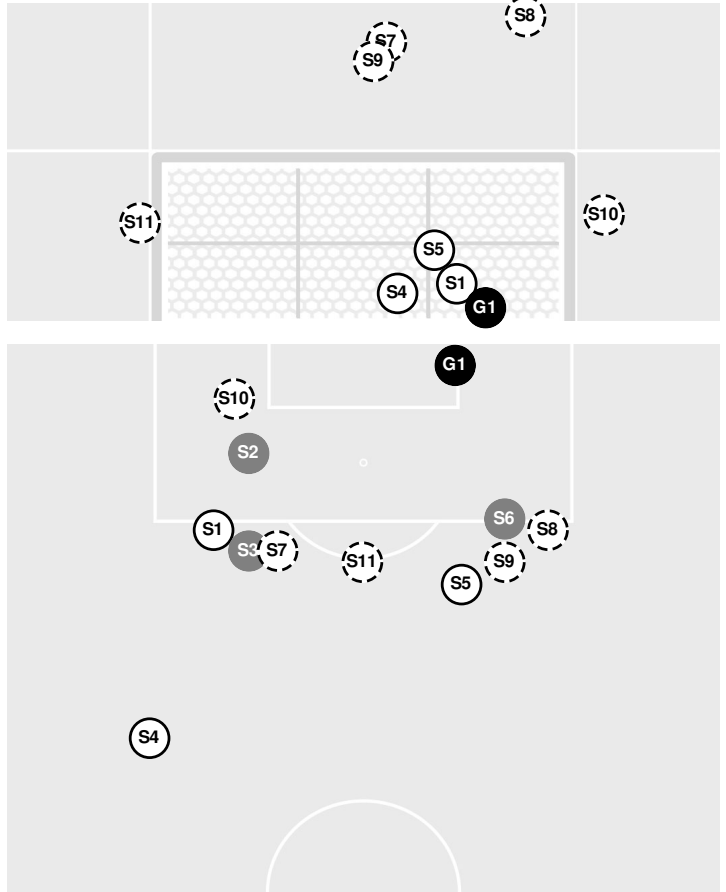

FLA. ATLANTIC 1, UTEP 0

- 88:38 Shot by Miners Fisher, Kam, SAVE Cohen, Amit.
89:06 Shot by Miners Bohdan, Vic BLOCKED.
89:44 Foul on Fla. Atlantic.
89:50 Shot by Miners Kidd, Emerson, SAVE Cohen, Amit.
90:00 End of period [90:00].

FLA. ATLANTIC 1, UTEP 0

Officials:

Shots by Half Intervals		1st Half	2nd Half
Miners		1	8
Owls		4	8

Shot Chart

MINERS

OWLS

S Shot Off Target
 S Shot On Target
 S Blocked
 G Goal / Own Goal

Shot Summary

OWLS

No	Time	Player	Description
S1	9'	54 , Miracle Porter	Saved
S2	26'	80 , Maddison Krstec	Blocked
S3	28'	3 , Bri Austin	Blocked
S4	32'	29 , Molly Setsma	Saved
S5	47'	4 , Hailey Landrus	Saved
S6	53'	54 , Miracle Porter	Blocked
S7	58'	54 , Miracle Porter	
S8	61'	8 , Hunter Koziara	
S9	64'	8 , Hunter Koziara	
S10	73'	80 , Maddison Krstec	
S11	84'	3 , Bri Austin	
G1	89'	80 , Maddison Krstec	