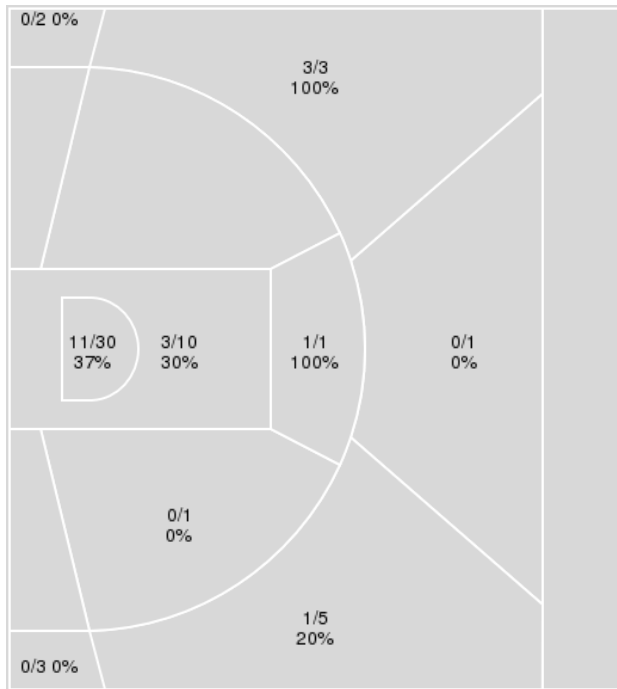

UTEP at Rice

01/09/21 Tudor Fieldhouse, Houston
2020-21 Women's Basketball

Officials: Kelly Johnson, Metta Christensen, Bill Larance

{ Players => 2, 3, 5, 10, 11, 12, 14, 15, 21, 22, 32; } FG Types => All;
Results => All;

{ Players => All; } FG Types => All; Results => All;

Rice