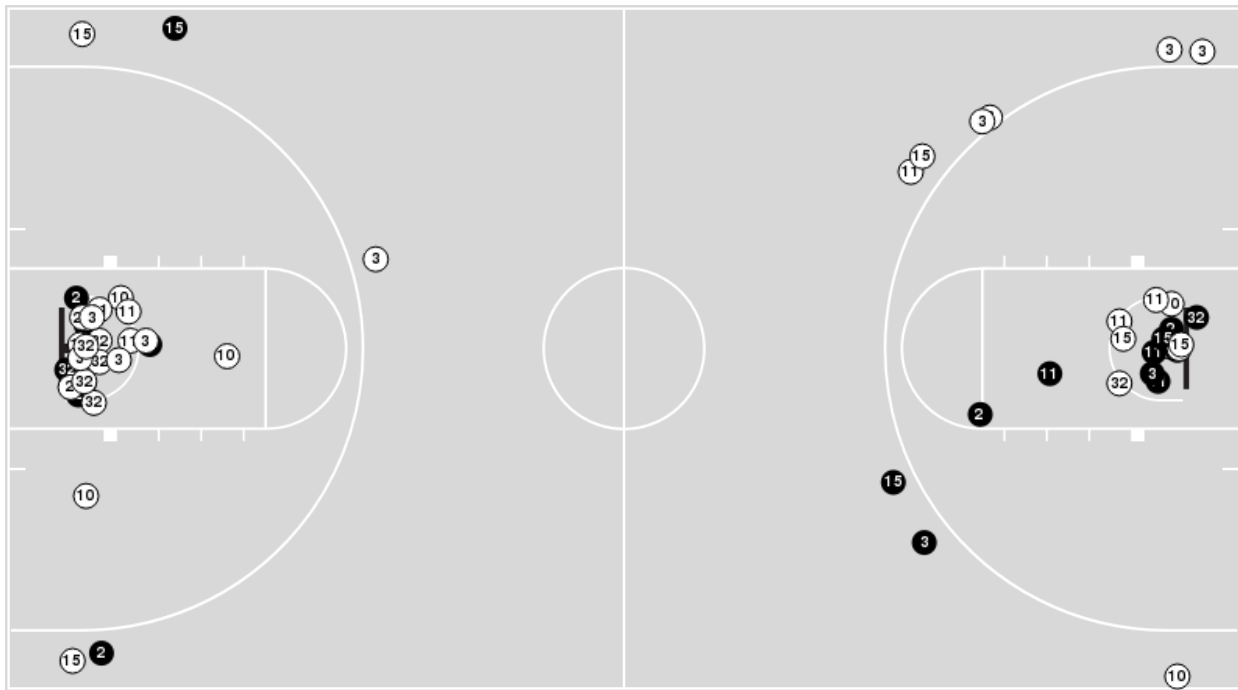

UTEP at Rice

01/09/21 Tudor Fieldhouse, Houston
2020-21 Women's Basketball

Officials: Kelly Johnson, Metta Christensen, Bill Larance

Players => 2, 3, 5, 10, 11, 12, 14, 15, 21, 22, 32 FG Types=>All Results=>All

Rice

All Field Goals