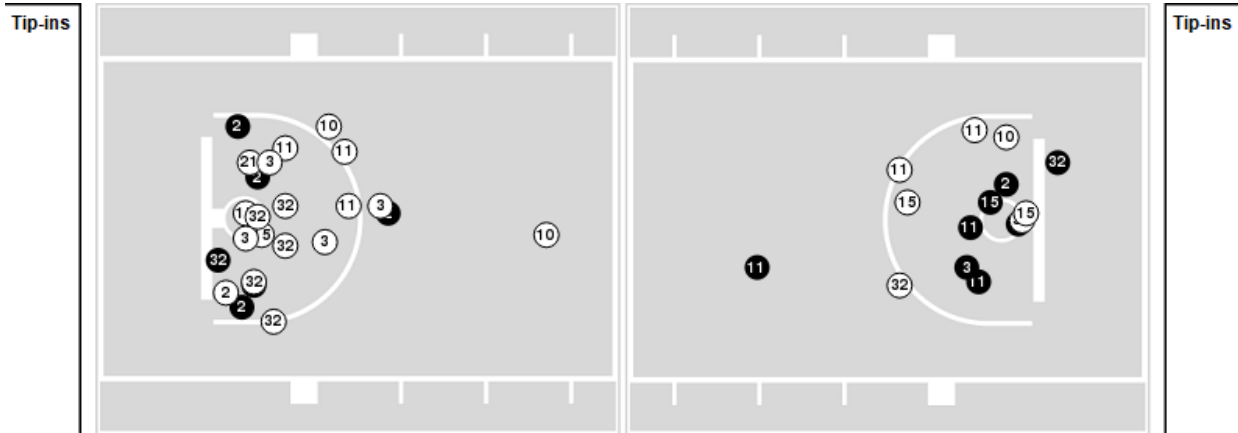

Blow Up Chart

● Made ○ Missed N - Player Number

Rice	M/A	%
Field Goals	19/56	34
2 Points	15/42	36
3 Points	4/14	29
Free Throws	13/16	81

Rice	M/A	%
Points in the Paint	28 (14 / 40)	35
Fast Break Points	9 (8/9)	89
Second Chance Points	8 (4/15)	27
Effective FG%	38