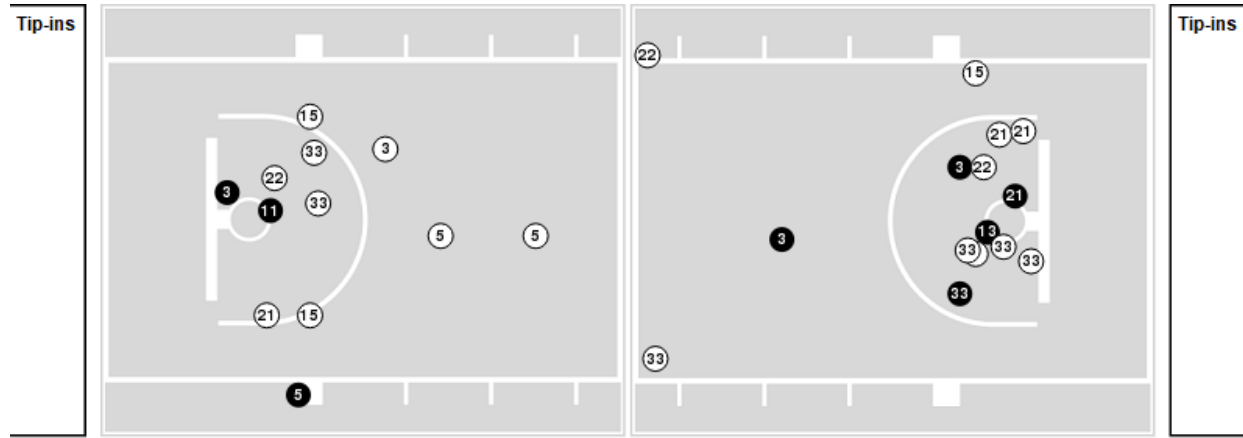

Blow Up Chart

● Made   ○ Missed   N - Player Number

UTEP	M/A	%
Field Goals	16/59	27
2 Points	10/36	28
3 Points	6/23	26
Free Throws	5/6	83

UTEP	M/A	%
Points in the Paint	14 (7 / 25)	28
Fast Break Points	6 (3/3)	100
Second Chance Points	11 (6/15)	40
Effective FG%	32