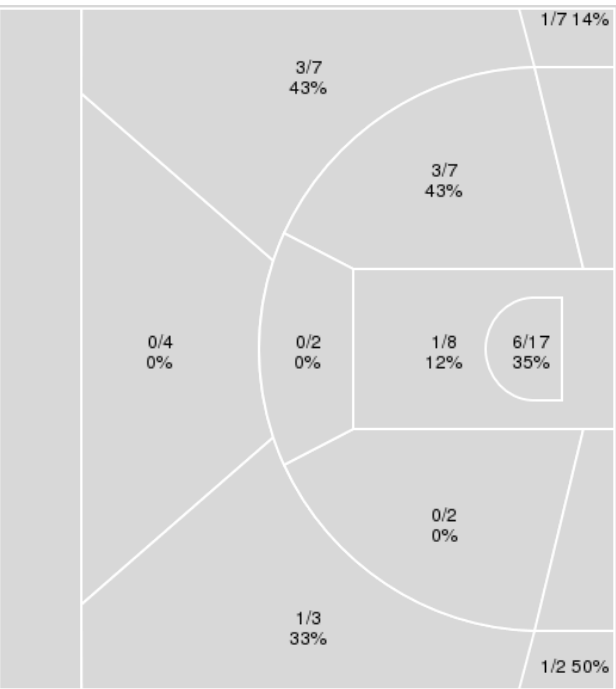

UTEP

Rice	M/A	%
Field Goals	19/56	34
2 Points	15/42	36
3 Points	4/14	29
Free Throws	13/16	81

UTEP	M/A	%
Field Goals	16/59	27
2 Points	10/36	28
3 Points	6/23	26
Free Throws	5/6	83