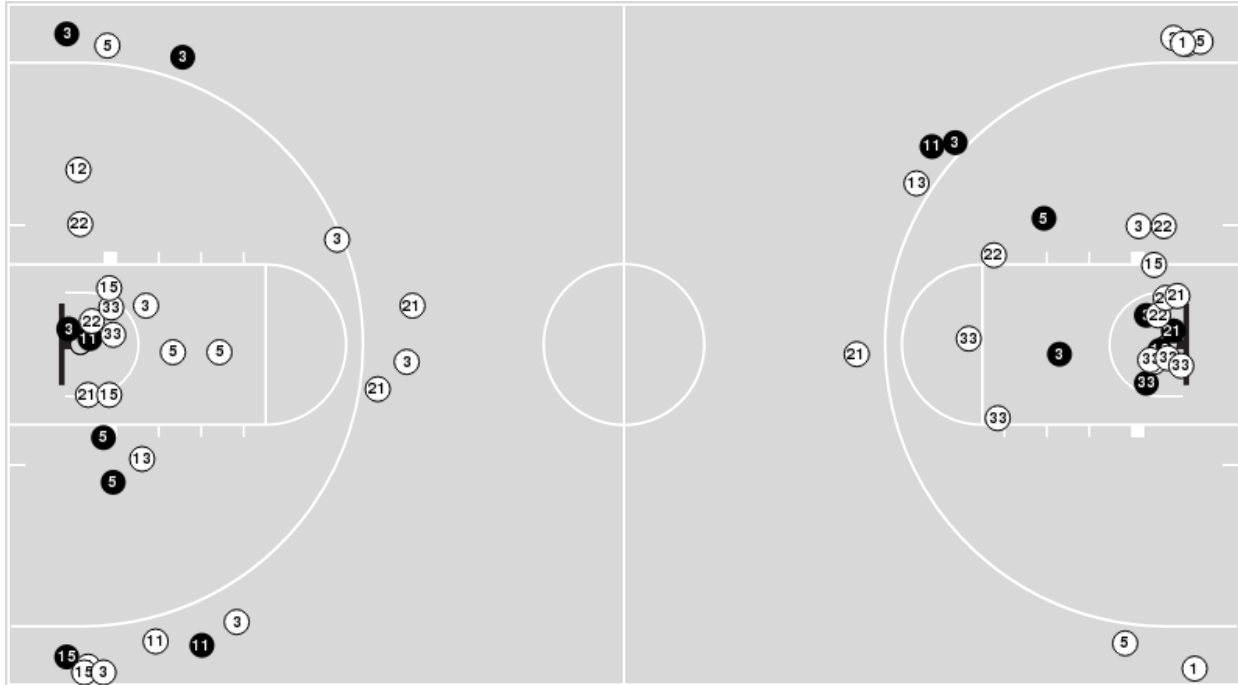

UTEP at Rice

01/09/21 Tudor Fieldhouse, Houston
2020-21 Women's Basketball

Officials: Kelly Johnson, Metta Christensen, Bill Larance

Players => AllFG Types=>AllResults=>All
UTEP

All Field Goals