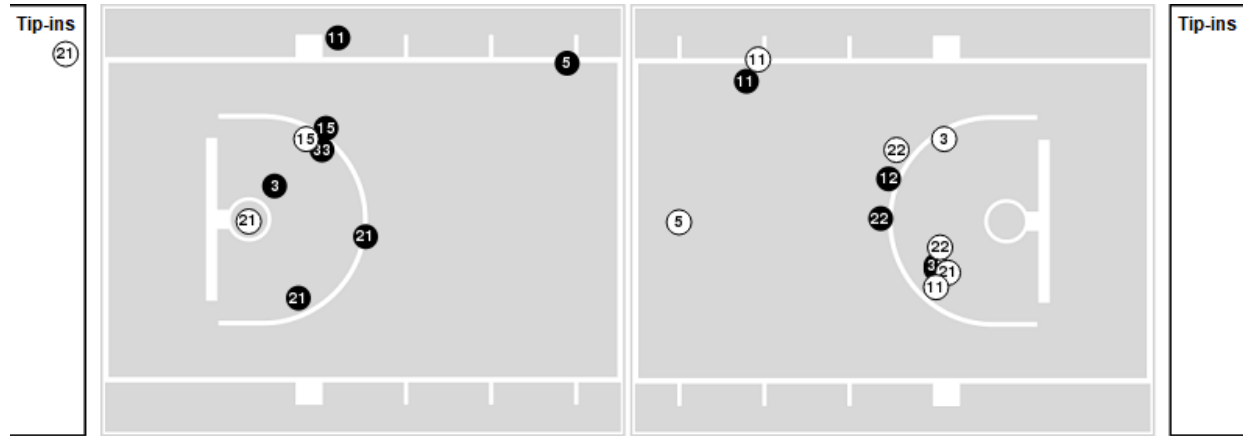

Blow Up Chart

● Made ○ Missed N - Player Number

UTEP	M/A	%
Field Goals	26/56	46
2 Points	15/29	52
3 Points	11/27	41
Free Throws	4/5	80

UTEP	M/A	%
Points in the Paint	20 (10 / 18)	56
Fast Break Points	12 (6/6)	100
Second Chance Points	4 (2/9)	22
Effective FG%	56