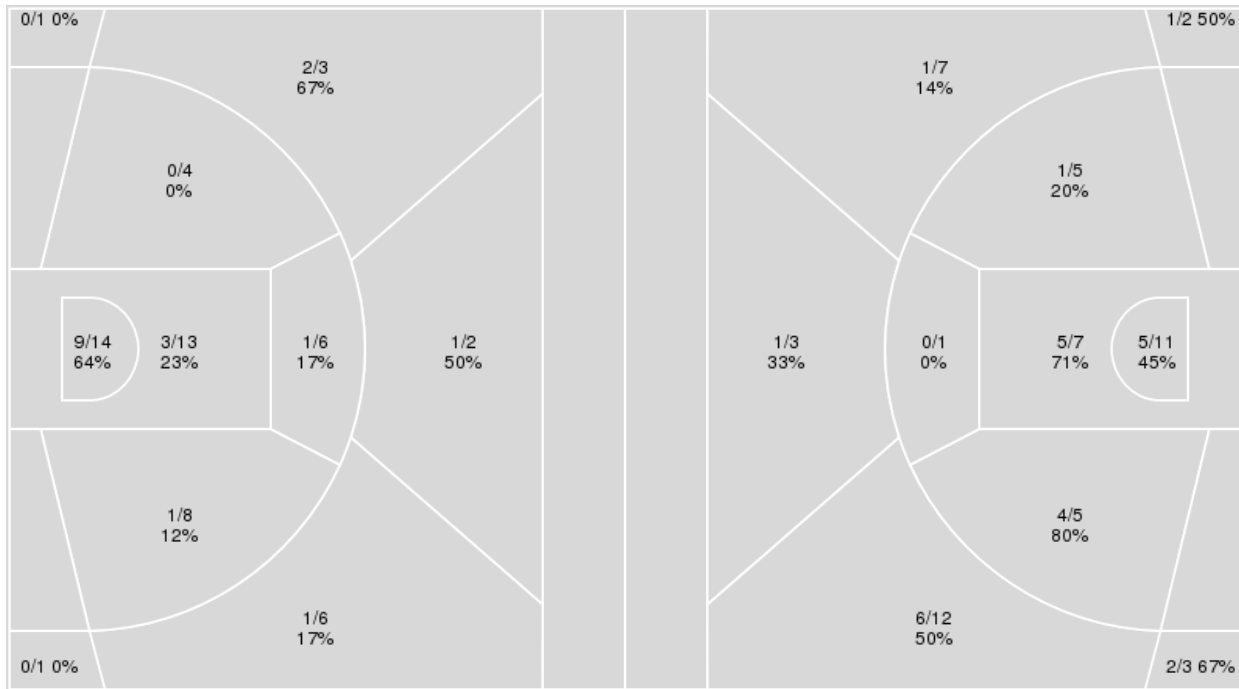

UTEP at UTSA

01/30/21 Convocation Center, San Antonio, Texas
2020-21 Women's Basketball

Game Time: 1:01 PM
Game Duration: 1:48
Attendance: 164

Officials: Metta Christensen, Travis Jones, Jaclyn Watson

{ Players => 3, 4, 5, 10, 11, 13, 15, 22, 23, 24, 25, 30, 32, 34, 40; } FG { Players => All; } FG Types => All; Results => All;
Types => All; Results => All;

UTSA

UTEP

UTSA	M/A	%
Field Goals	18/58	31
2 Points	14/45	31
3 Points	4/13	31
Free Throws	11/21	52

UTEP	M/A	%
Field Goals	26/56	46
2 Points	15/29	52
3 Points	11/27	41
Free Throws	4/5	80