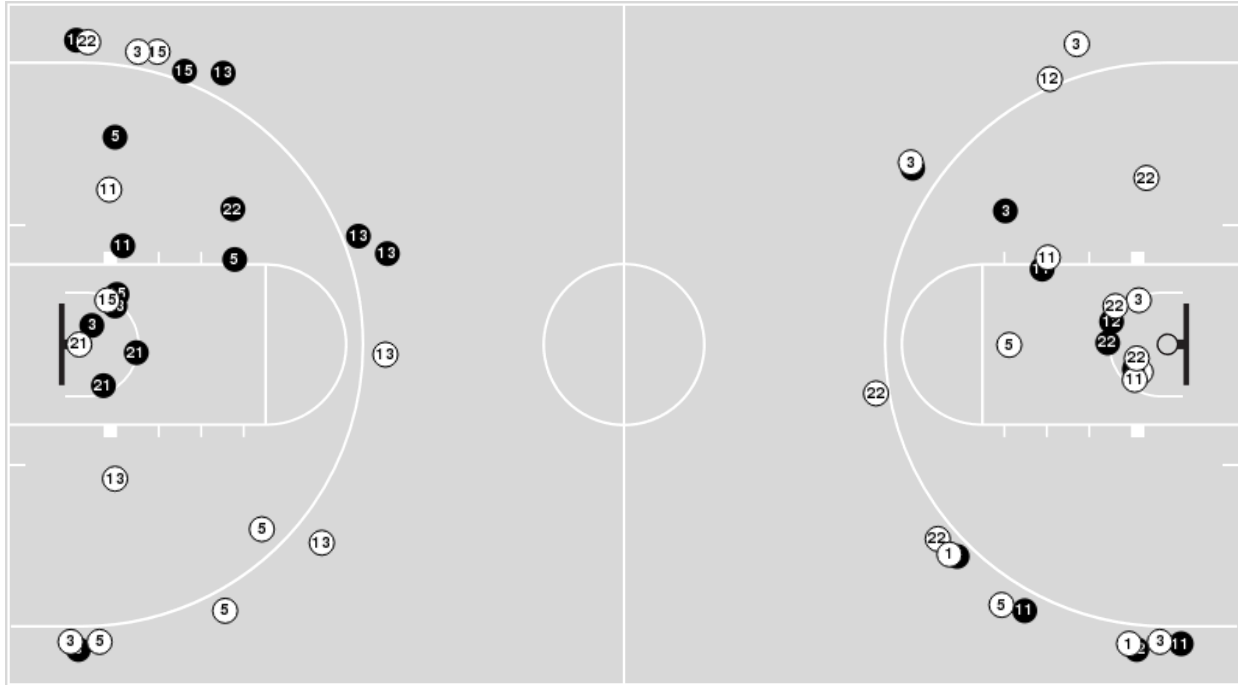

Players => AllFG Types=>AllResults=>All

UTEP

All Field Goals