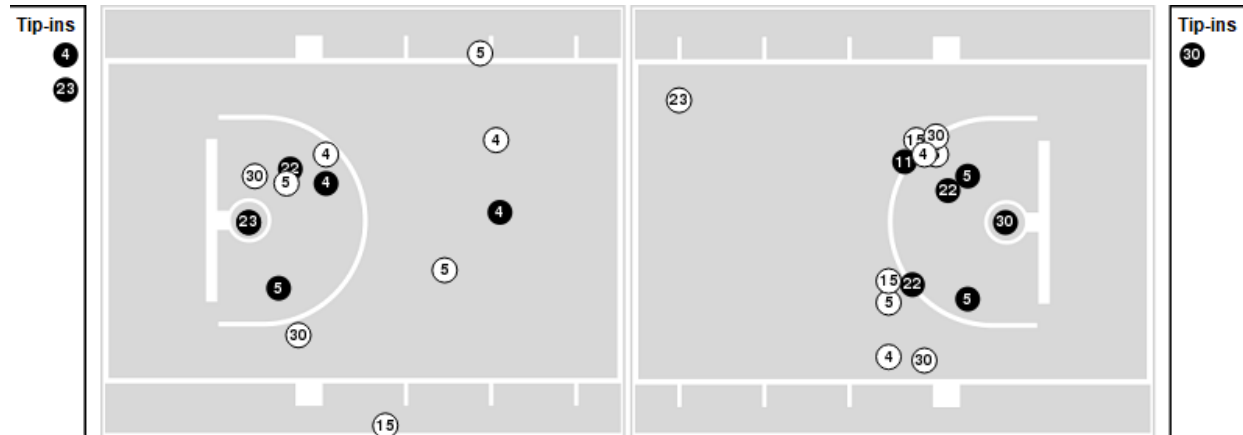

Blow Up Chart

● Made   ○ Missed   N - Player Number

UTSA	M/A	%
Field Goals	18/58	31
2 Points	14/45	31
3 Points	4/13	31
Free Throws	11/21	52

UTSA	M/A	%
Points in the Paint	24 (12 / 27)	44
Fast Break Points	5 (5/6)	83
Second Chance Points	18 (10/16)	63
Effective FG%	34