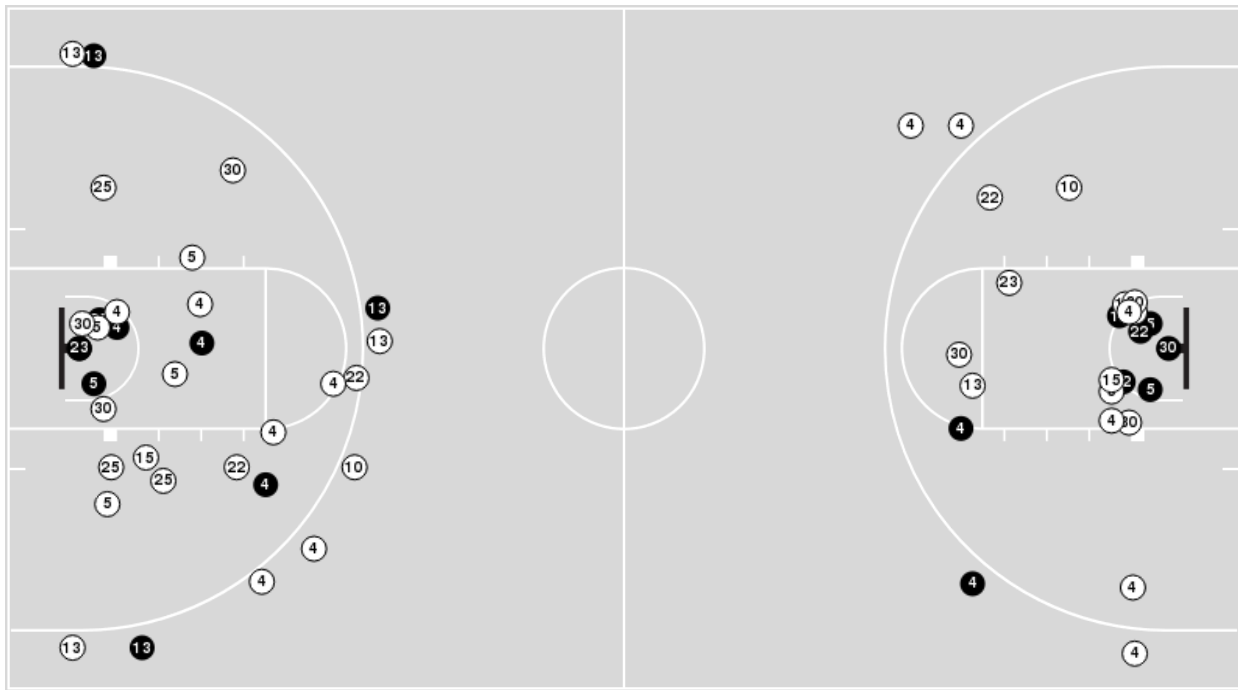

UTEP at UTSA

01/30/21 Convocation Center, San Antonio, Texas
2020-21 Women's Basketball

Game Time: 1:01 PM
Game Duration: 1:48
Attendance: 164

Officials: Metta Christensen, Travis Jones, Jaclyn Watson

Players => 3, 4, 5, 10, 11, 13, 15, 22, 23, 24, 25, 30, 32, 34, 40FG Types=>AllResults=>All

UTSA

All Field Goals